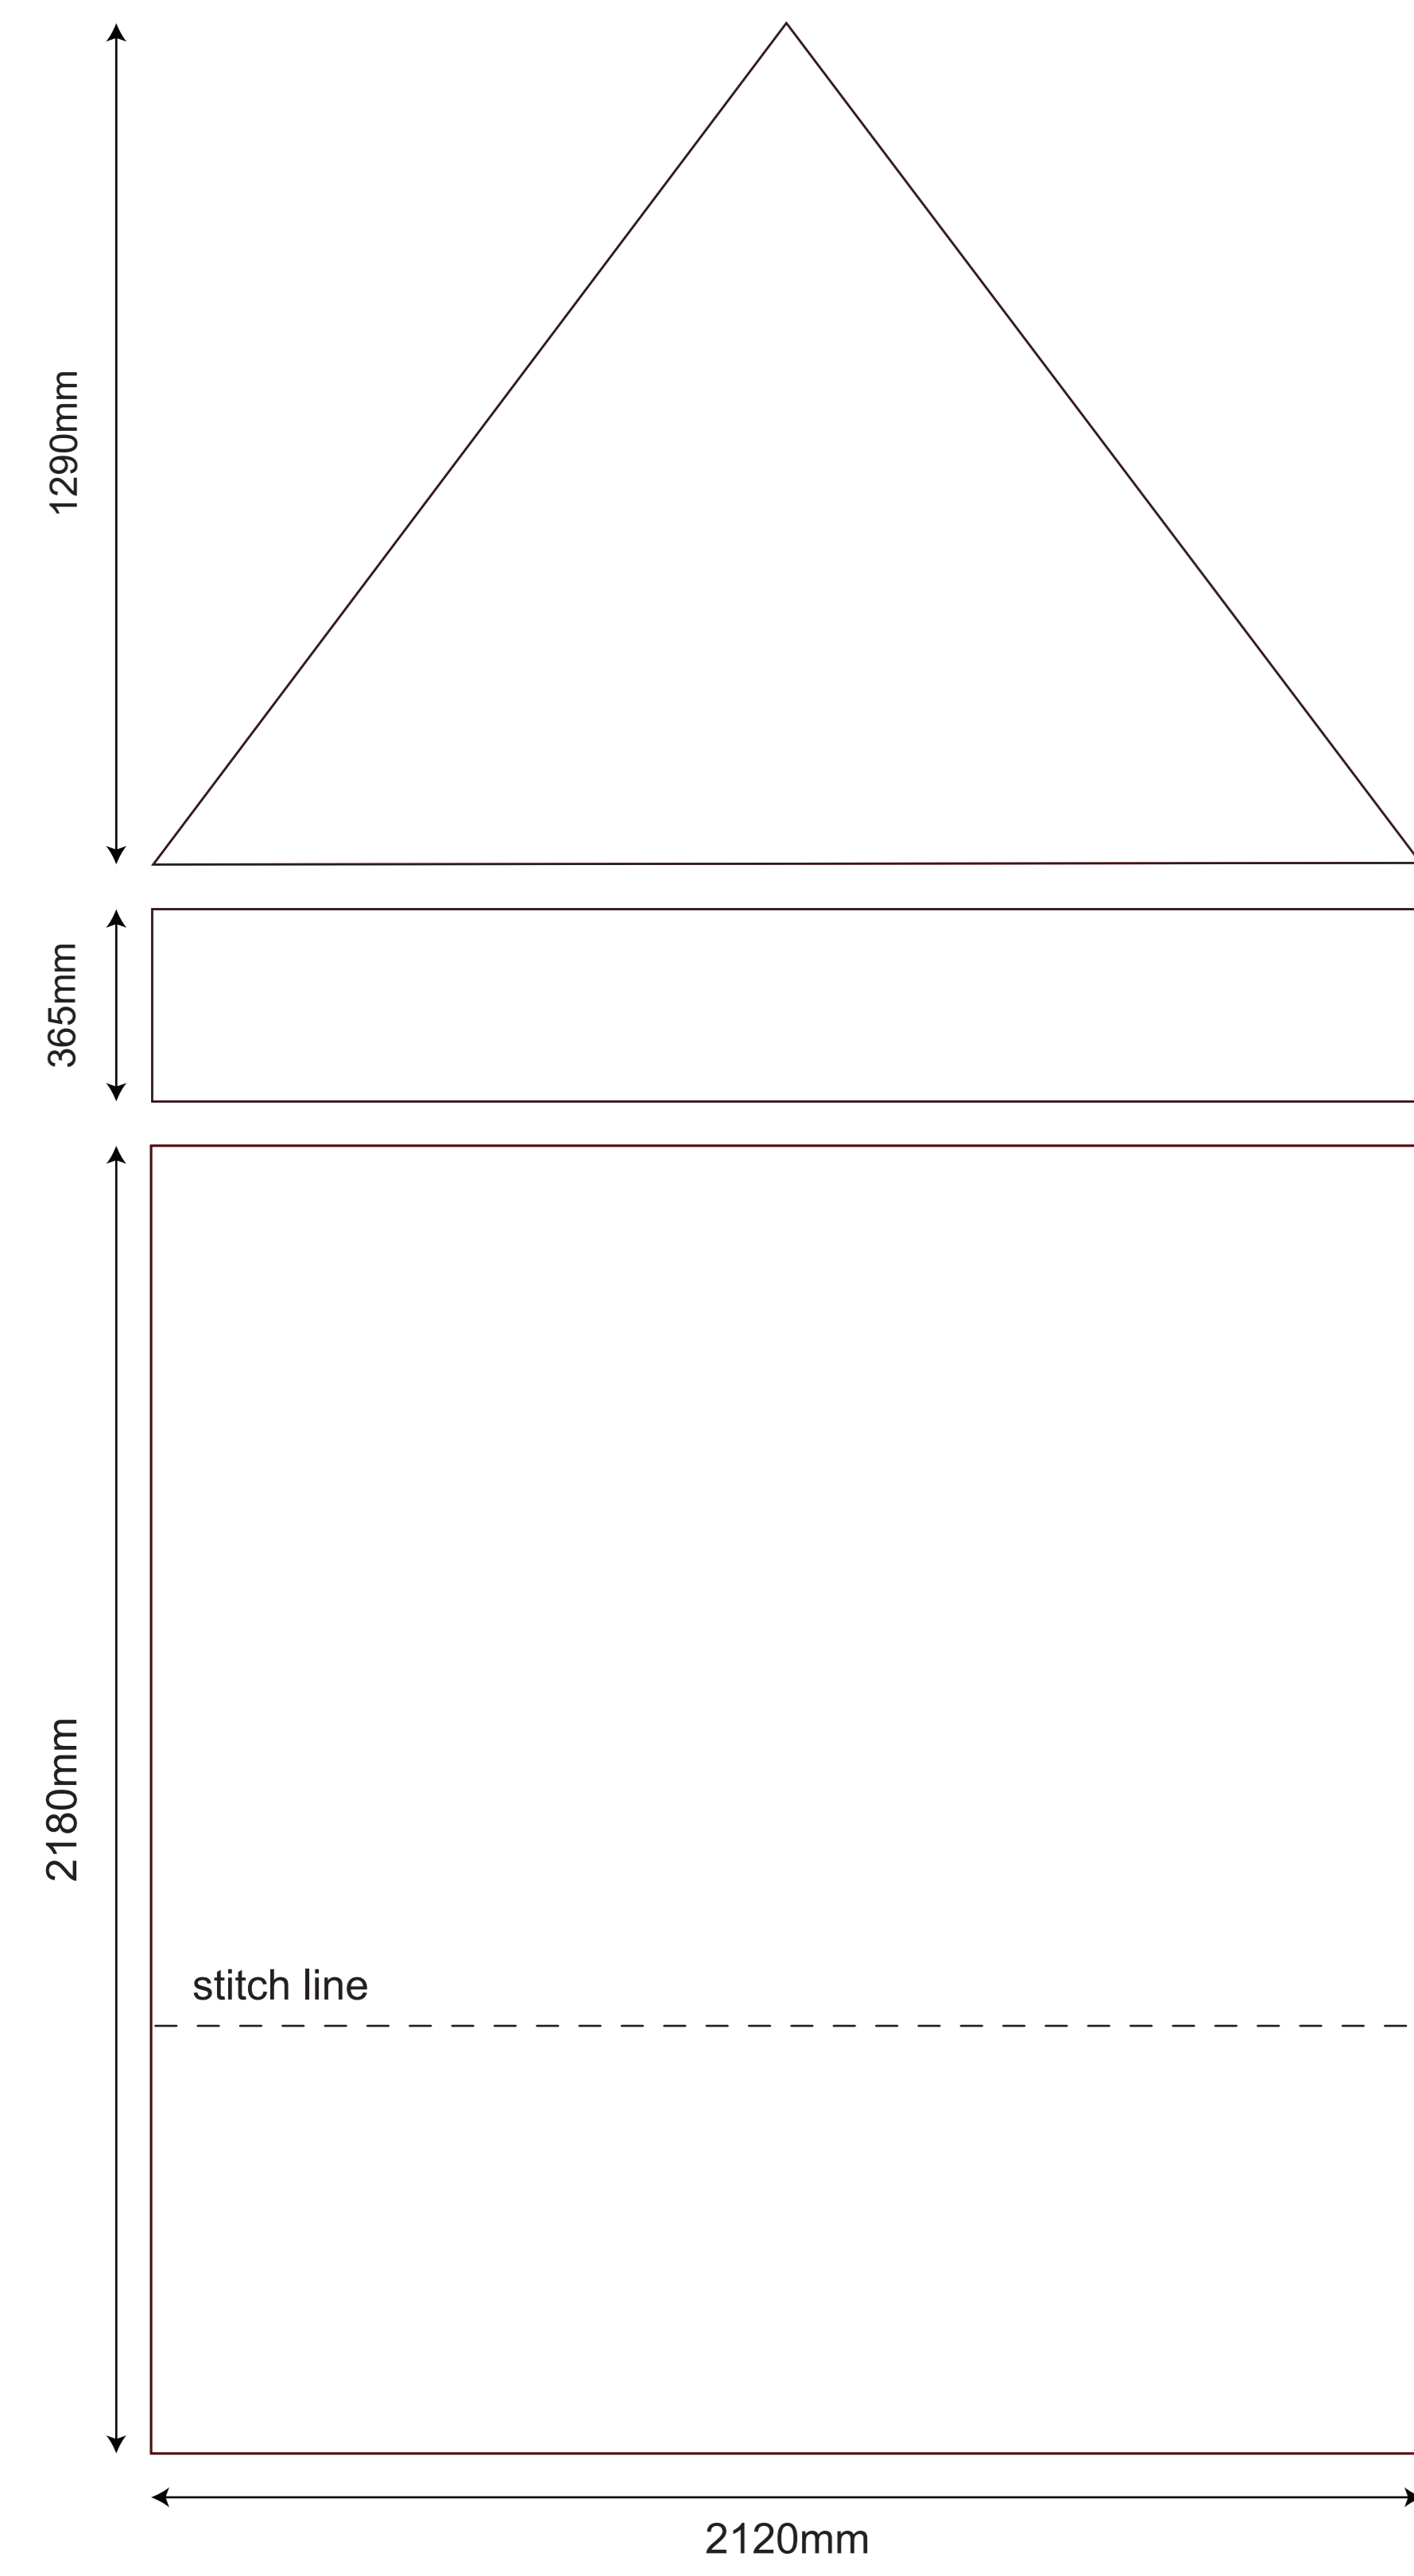

2x2 Rhino Gazebo - Complete Kit

OUTSIDE OF THE GAZEBO - LEFT SIDE

OUTSIDE OF THE GAZEBO - RIGHT SIDE

OUTSIDE OF THE GAZEBO - BACK SIDE

OUTSIDE OF THE GAZEBO - FRONT SIDE

INSIDE OF THE GAZEBO - LEFT WALL

INSIDE OF THE GAZEBO - RIGHT WALL

INSIDE OF THE GAZEBO - BACK WALL