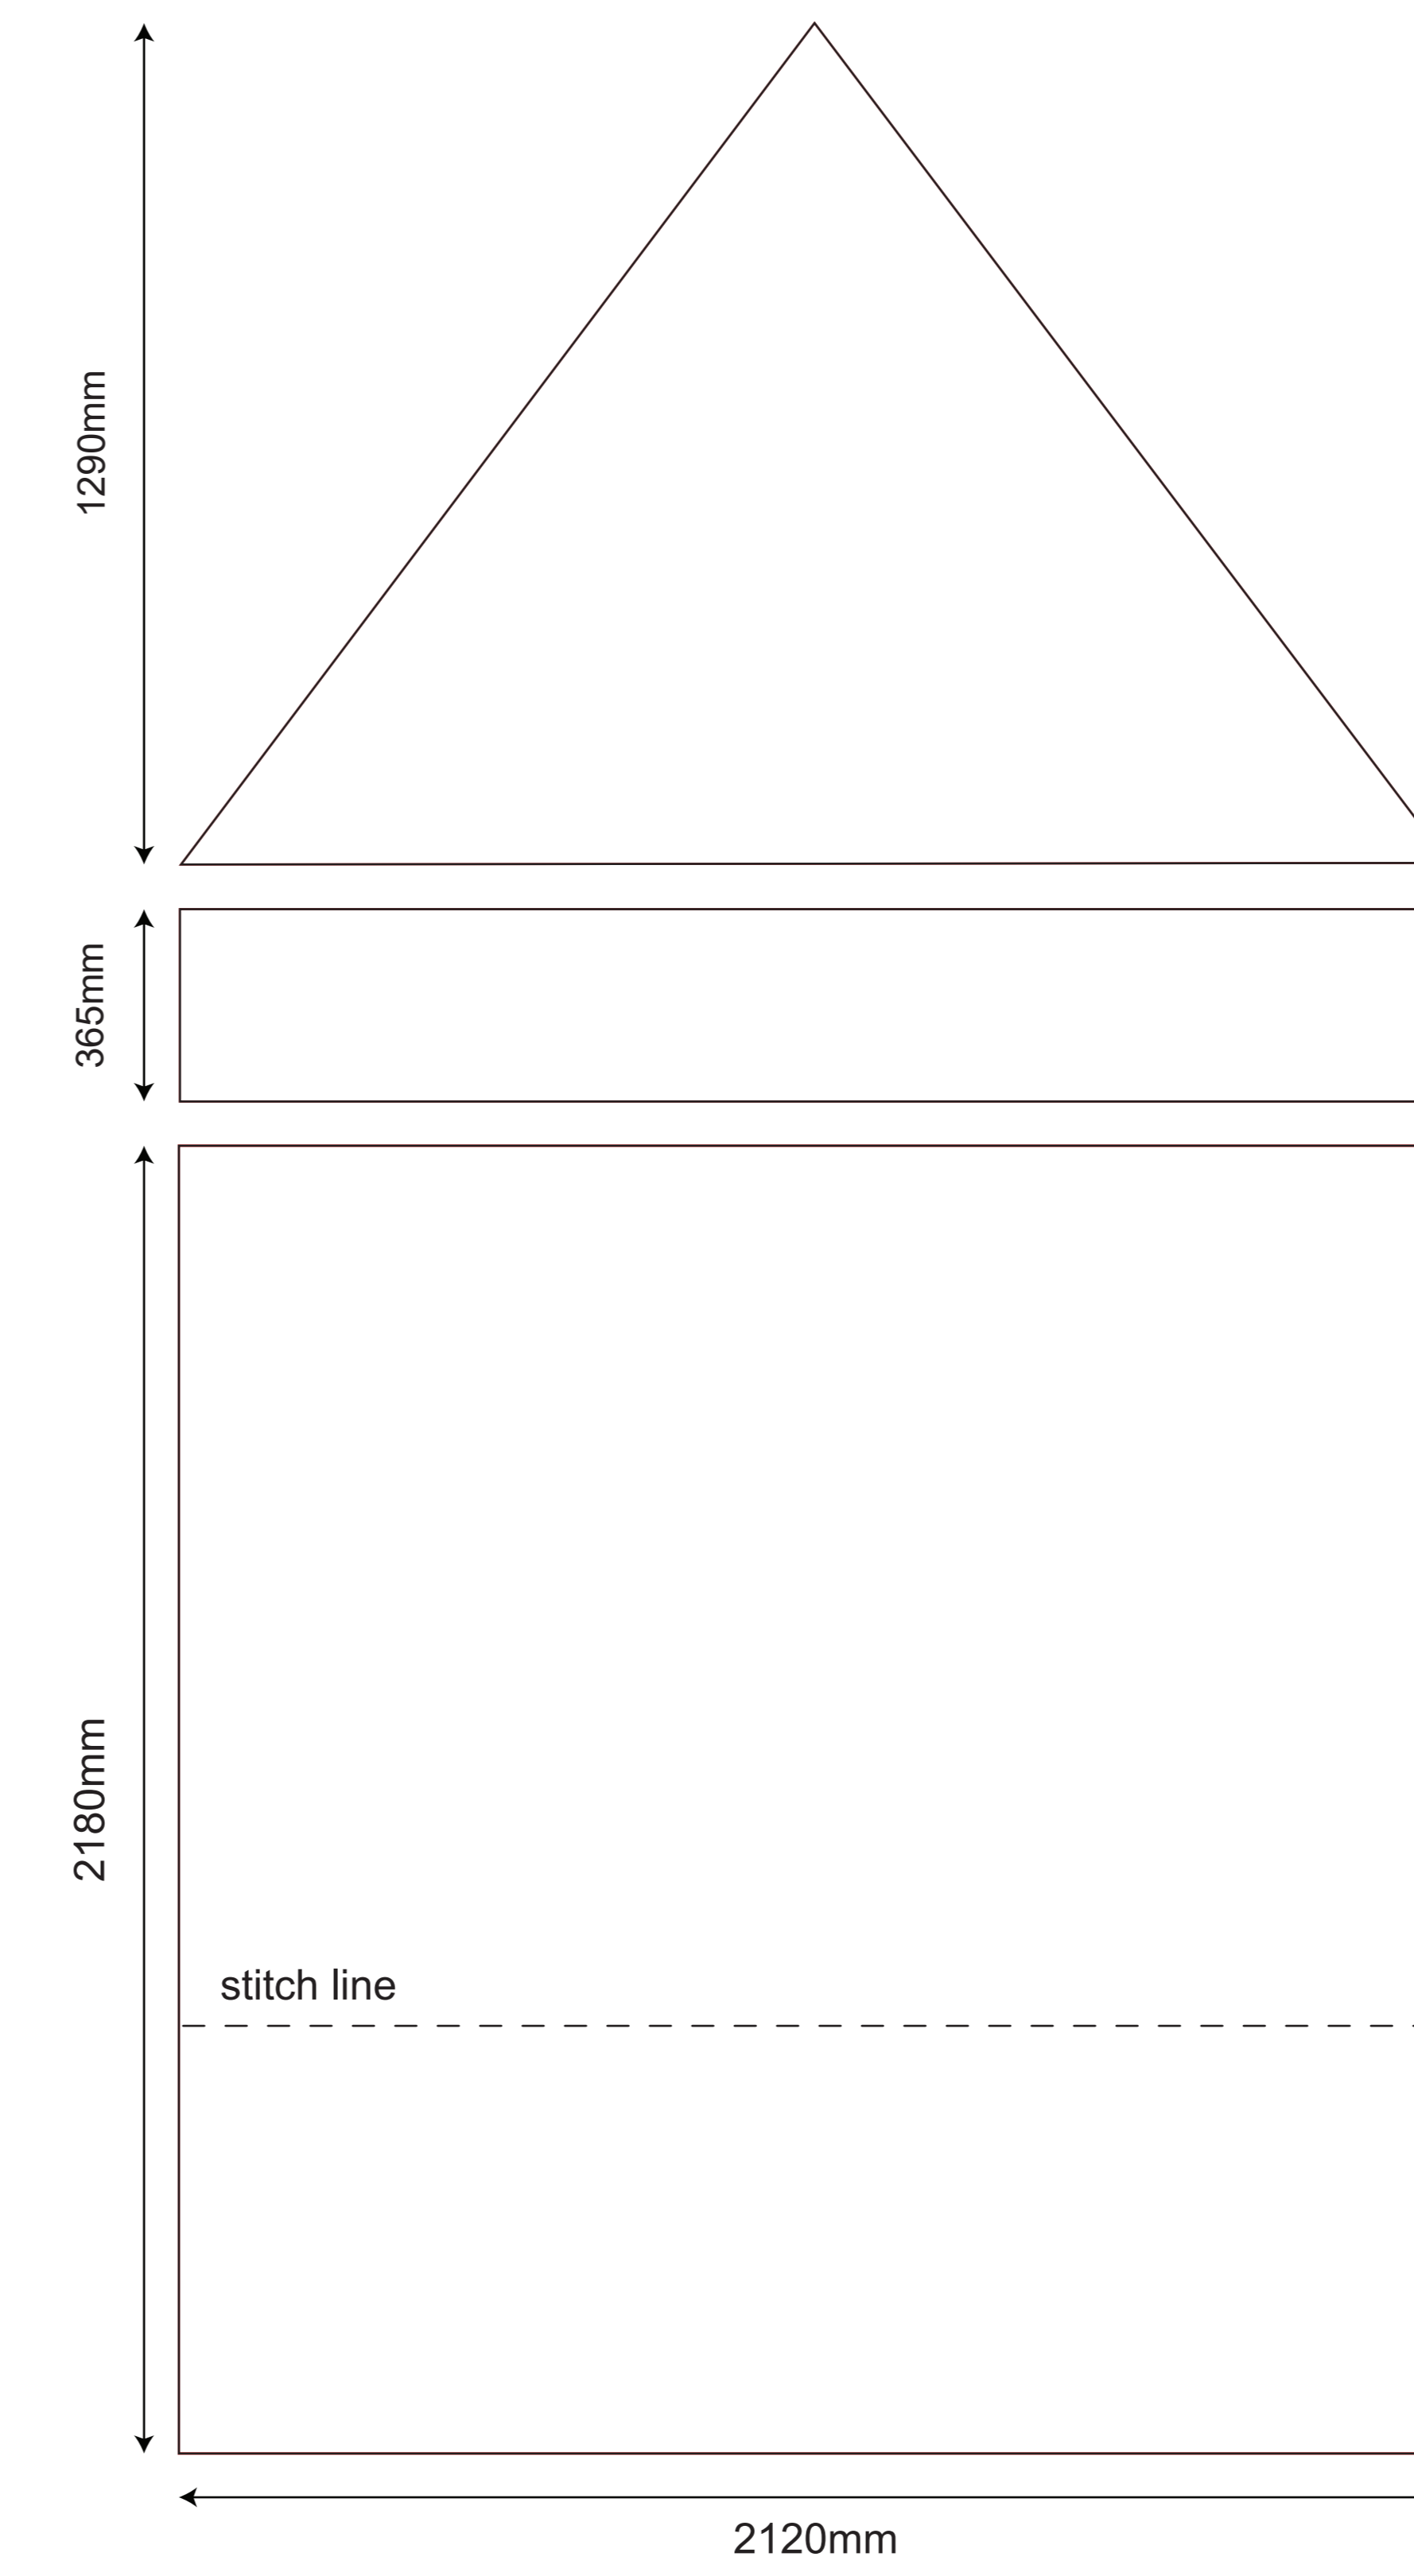

2x2 Rhino Gazebo - Complete Kit

OUTSIDE OF THE GAZEBO - LEFT SIDE

OUTSIDE OF THE GAZEBO - RIGHT SIDE

OUTSIDE OF THE GAZEBO - BACK SIDE

OUTSIDE OF THE GAZEBO - FRONT SIDE

INSIDE OF THE GAZEBO - LEFT WALL

INSIDE OF THE GAZEBO - RIGHT WALL

INSIDE OF THE GAZEBO - BACK WALL