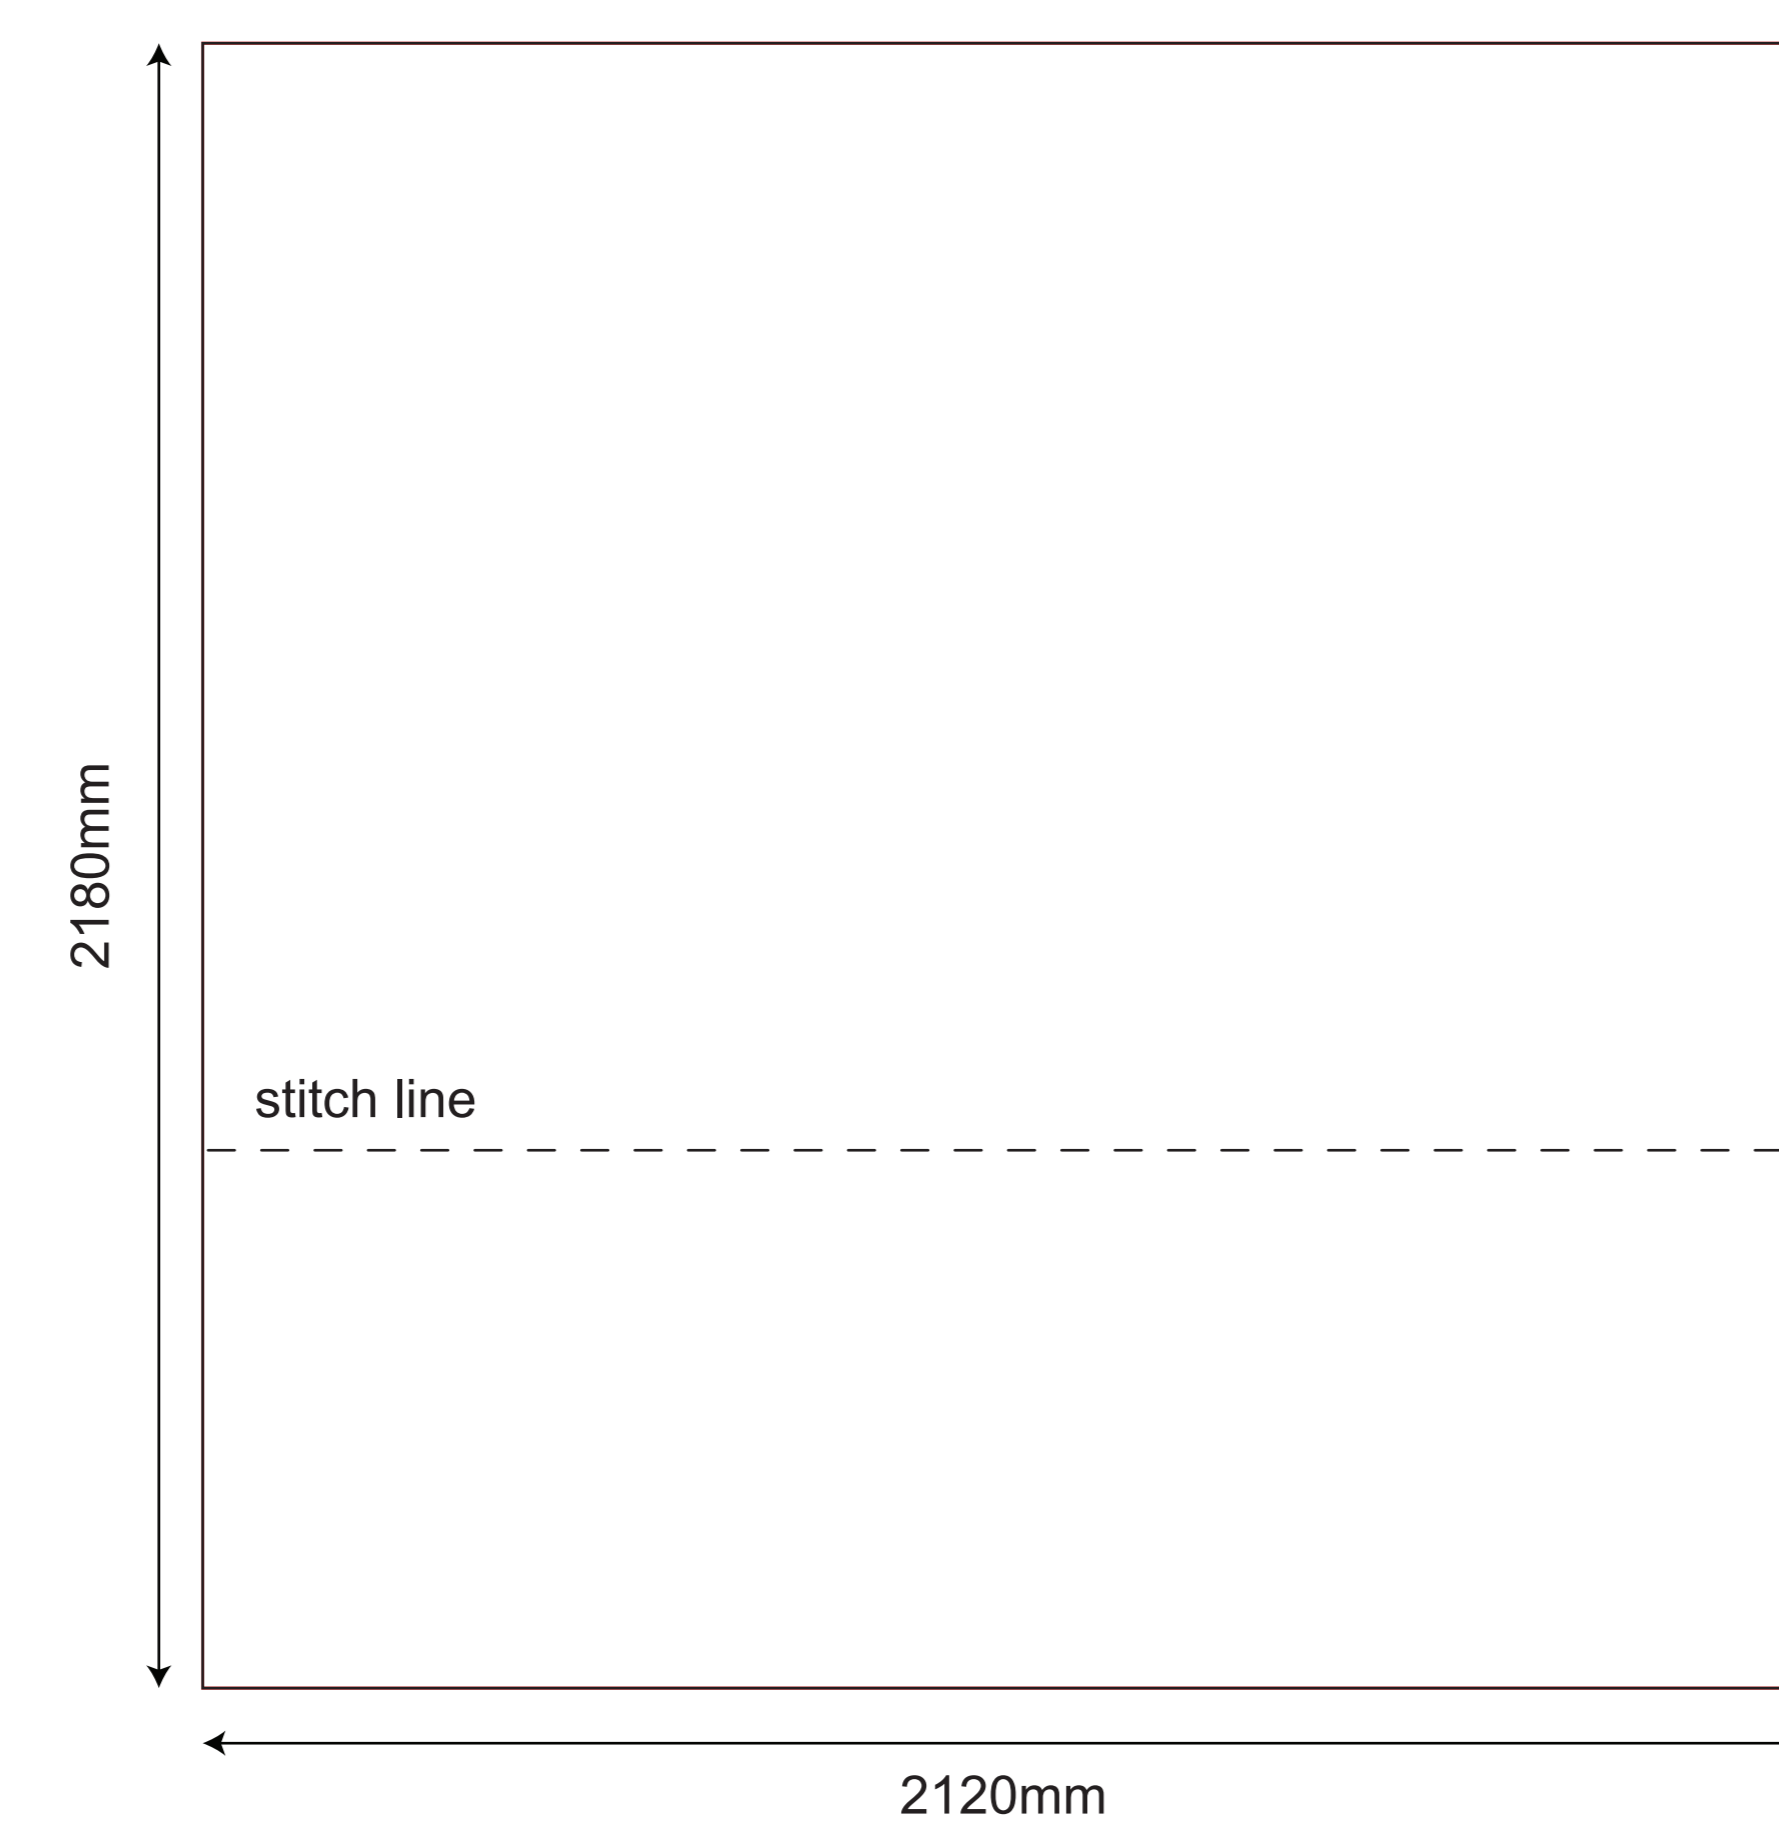

2x2 Rhino Gazebo - Complete Kit

OUTSIDE OF THE GAZEBO - LEFT SIDE

OUTSIDE OF THE GAZEBO - RIGHT SIDE

OUTSIDE OF THE GAZEBO - BACK SIDE

OUTSIDE OF THE GAZEBO - FRONT SIDE

INSIDE OF THE GAZEBO - LEFT WALL

INSIDE OF THE GAZEBO - RIGHT WALL

INSIDE OF THE GAZEBO - BACK WALL