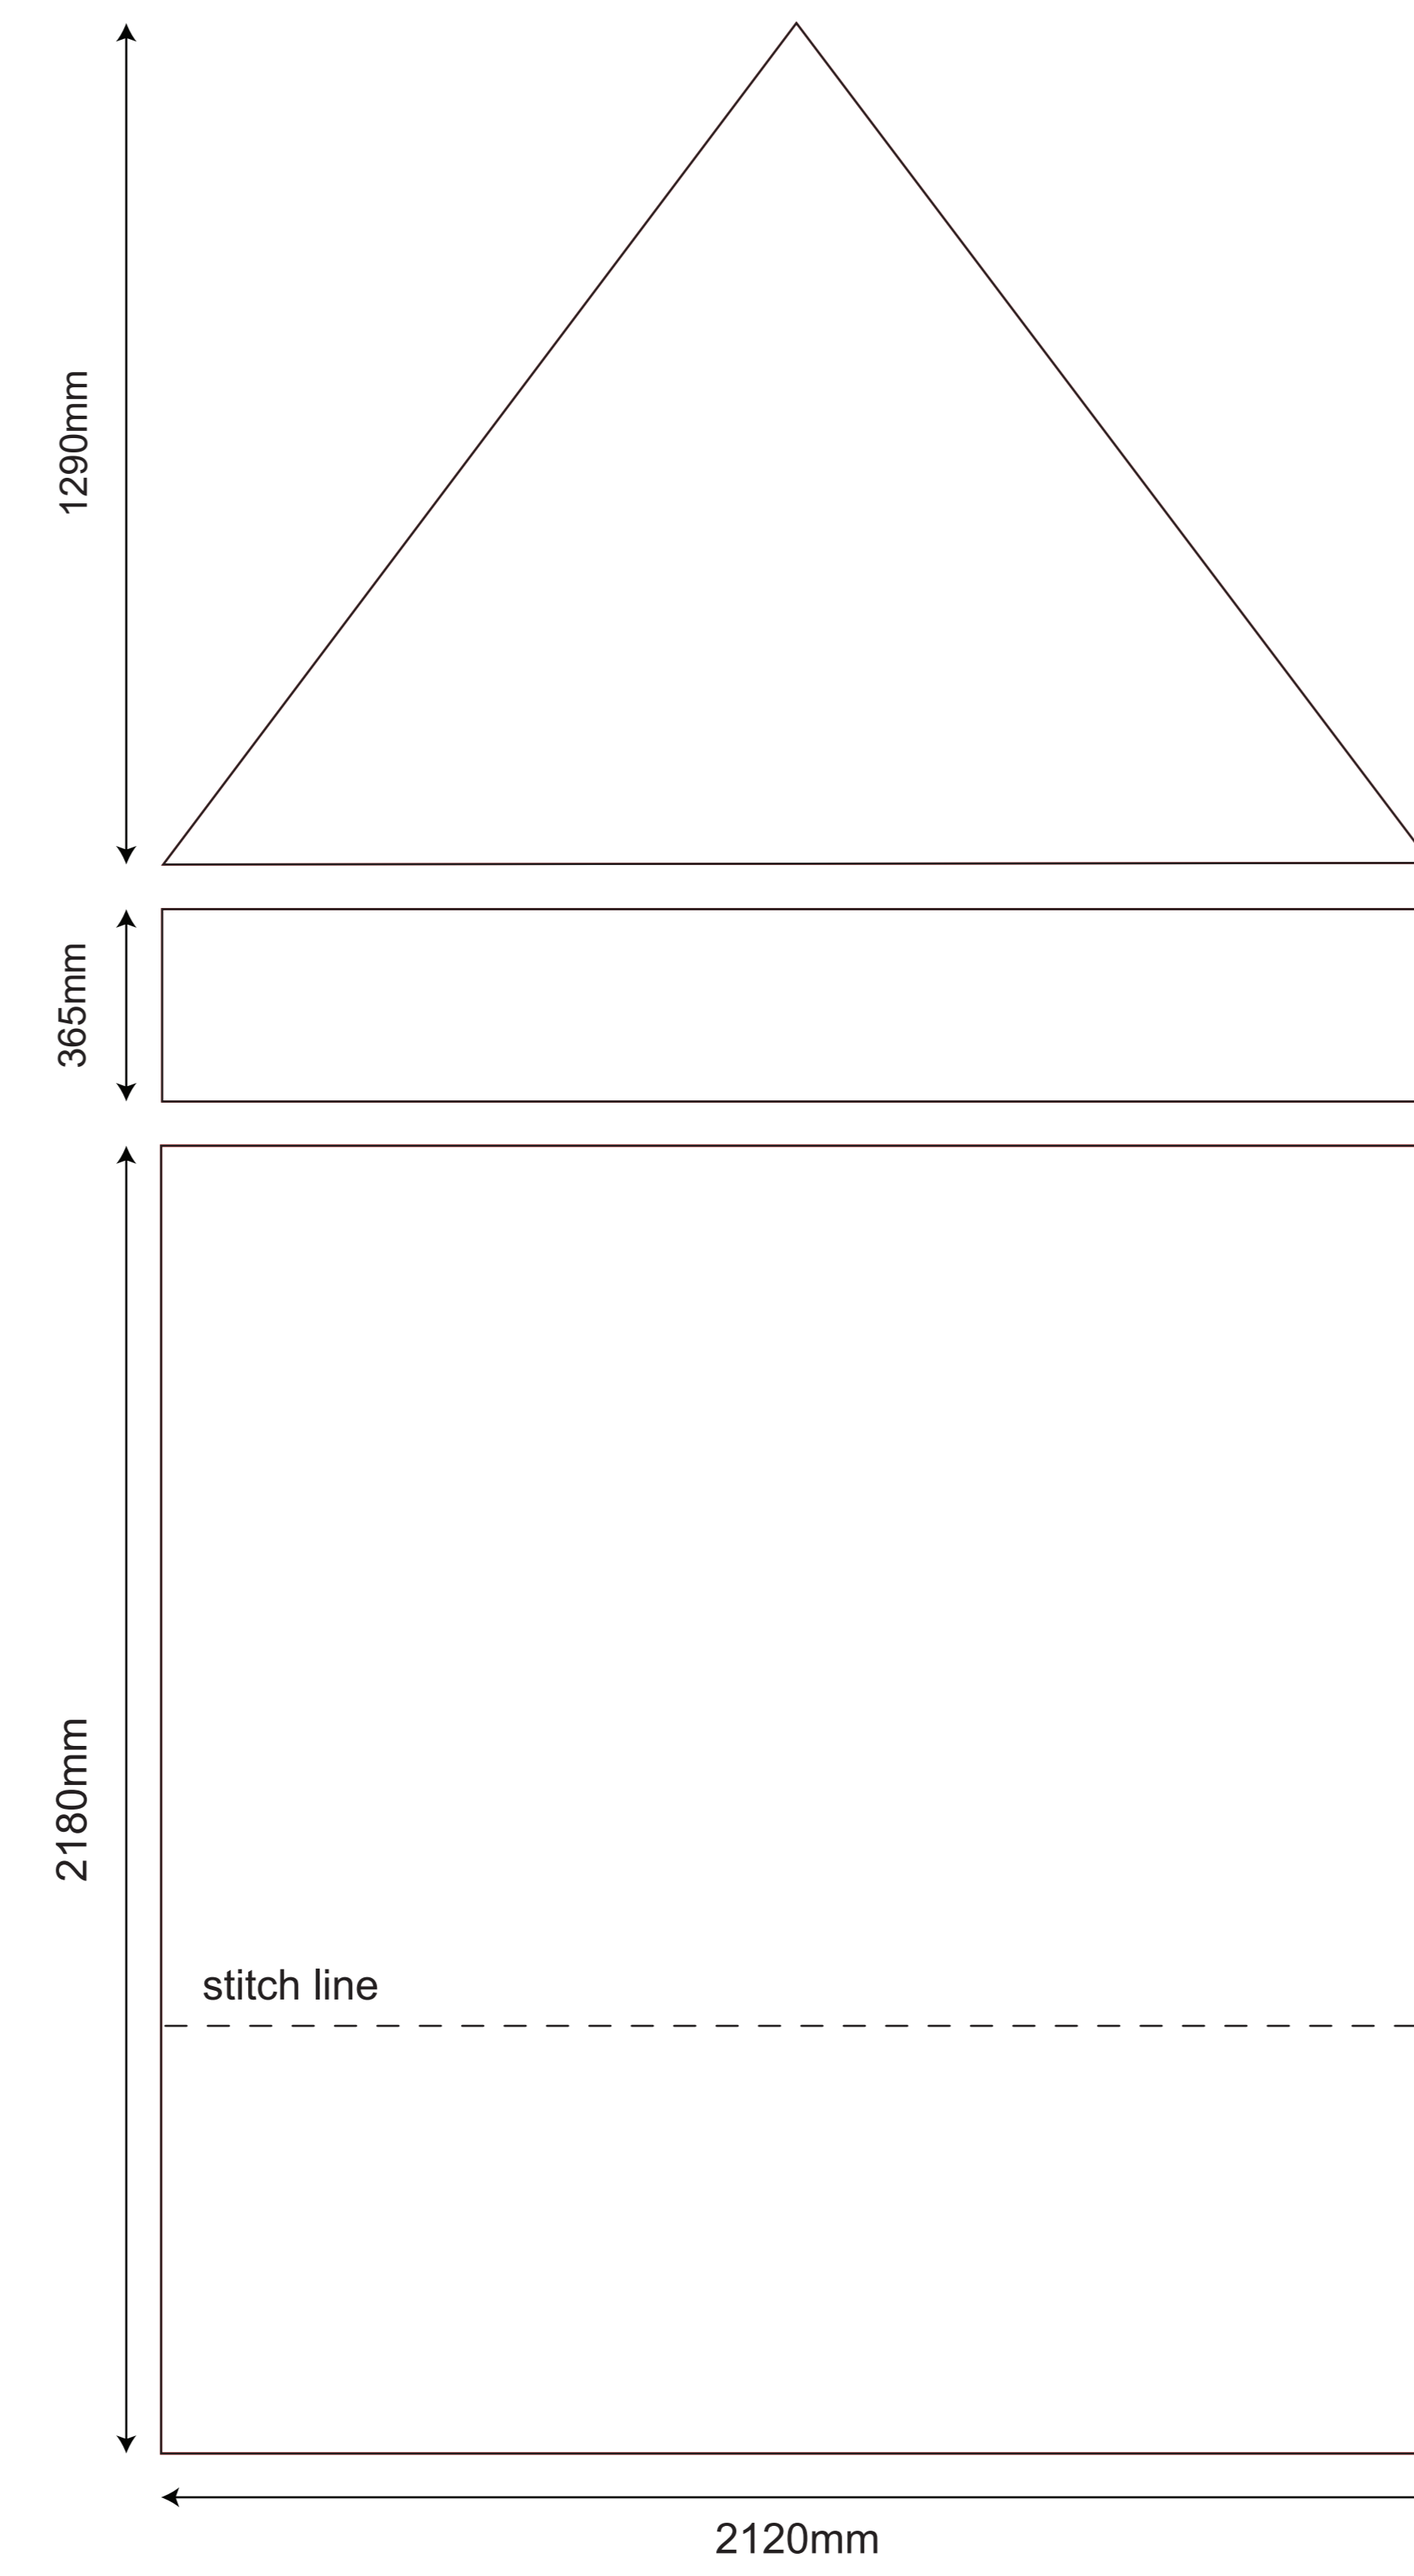

2x2 Rhino Gazebo - Complete Kit

OUTSIDE OF THE GAZEBO - LEFT SIDE

OUTSIDE OF THE GAZEBO - RIGHT SIDE

OUTSIDE OF THE GAZEBO - BACK SIDE

OUTSIDE OF THE GAZEBO - FRONT SIDE

INSIDE OF THE GAZEBO - LEFT WALL

INSIDE OF THE GAZEBO - RIGHT WALL

INSIDE OF THE GAZEBO - BACK WALL