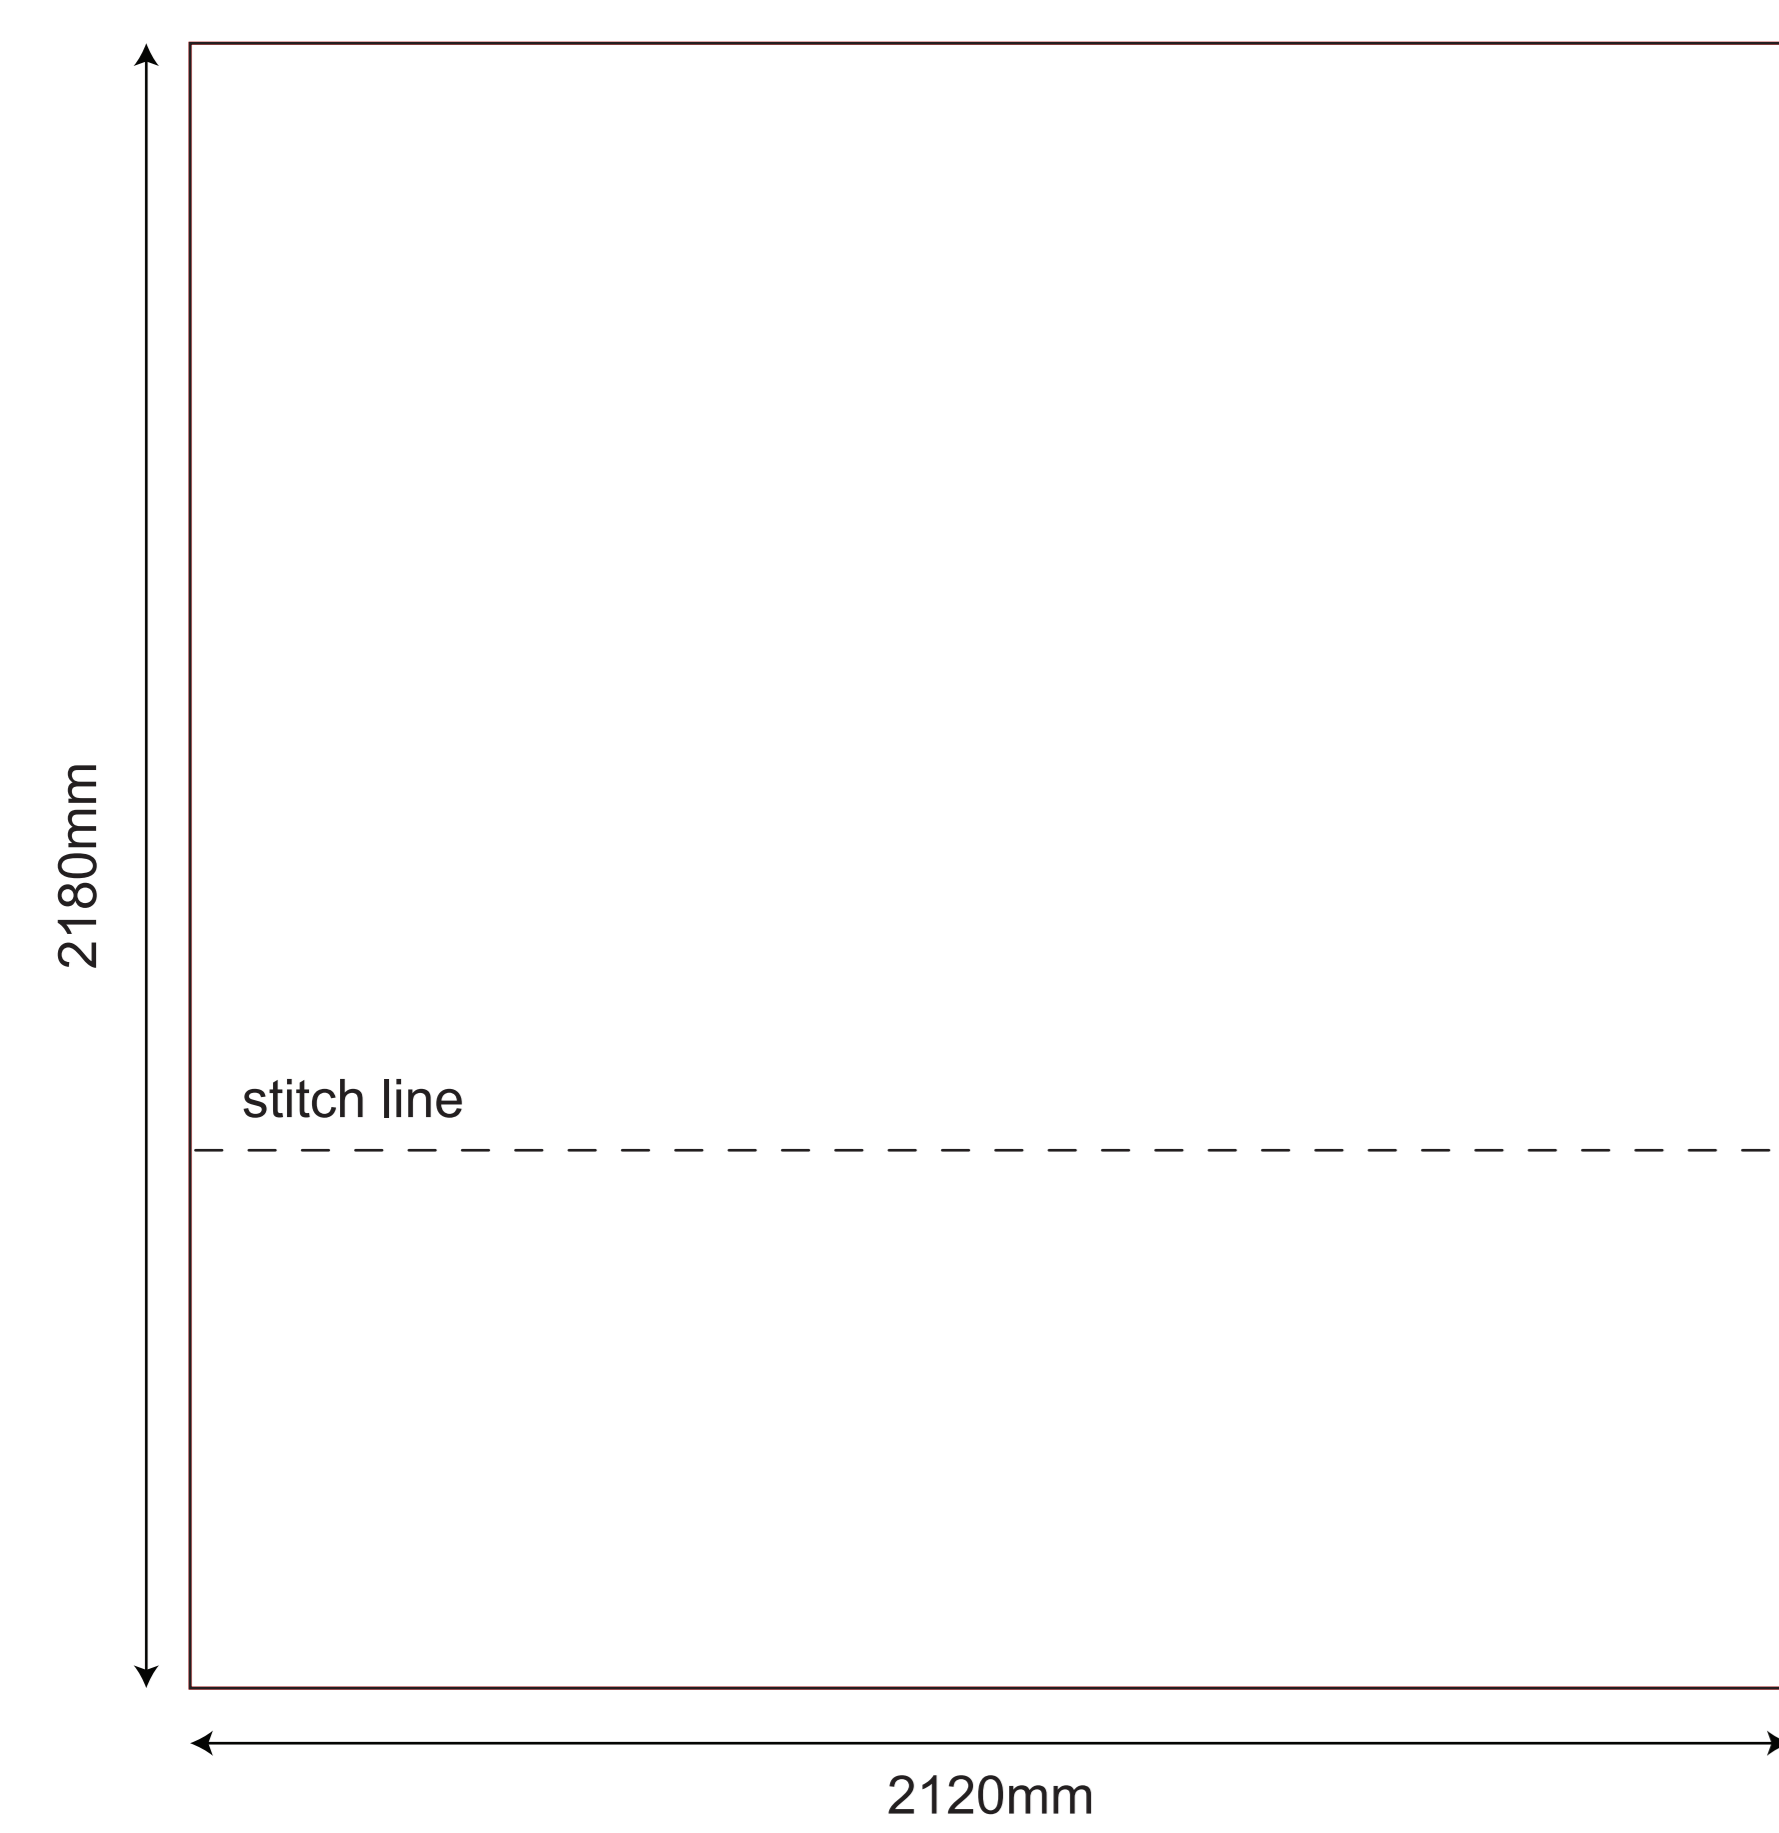

2x2 Rhino Gazebo - Complete Kit

OUTSIDE OF THE GAZEBO - LEFT SIDE

OUTSIDE OF THE GAZEBO - RIGHT SIDE

OUTSIDE OF THE GAZEBO - BACK SIDE

OUTSIDE OF THE GAZEBO - FRONT SIDE

INSIDE OF THE GAZEBO - LEFT WALL

INSIDE OF THE GAZEBO - RIGHT WALL

INSIDE OF THE GAZEBO - BACK WALL