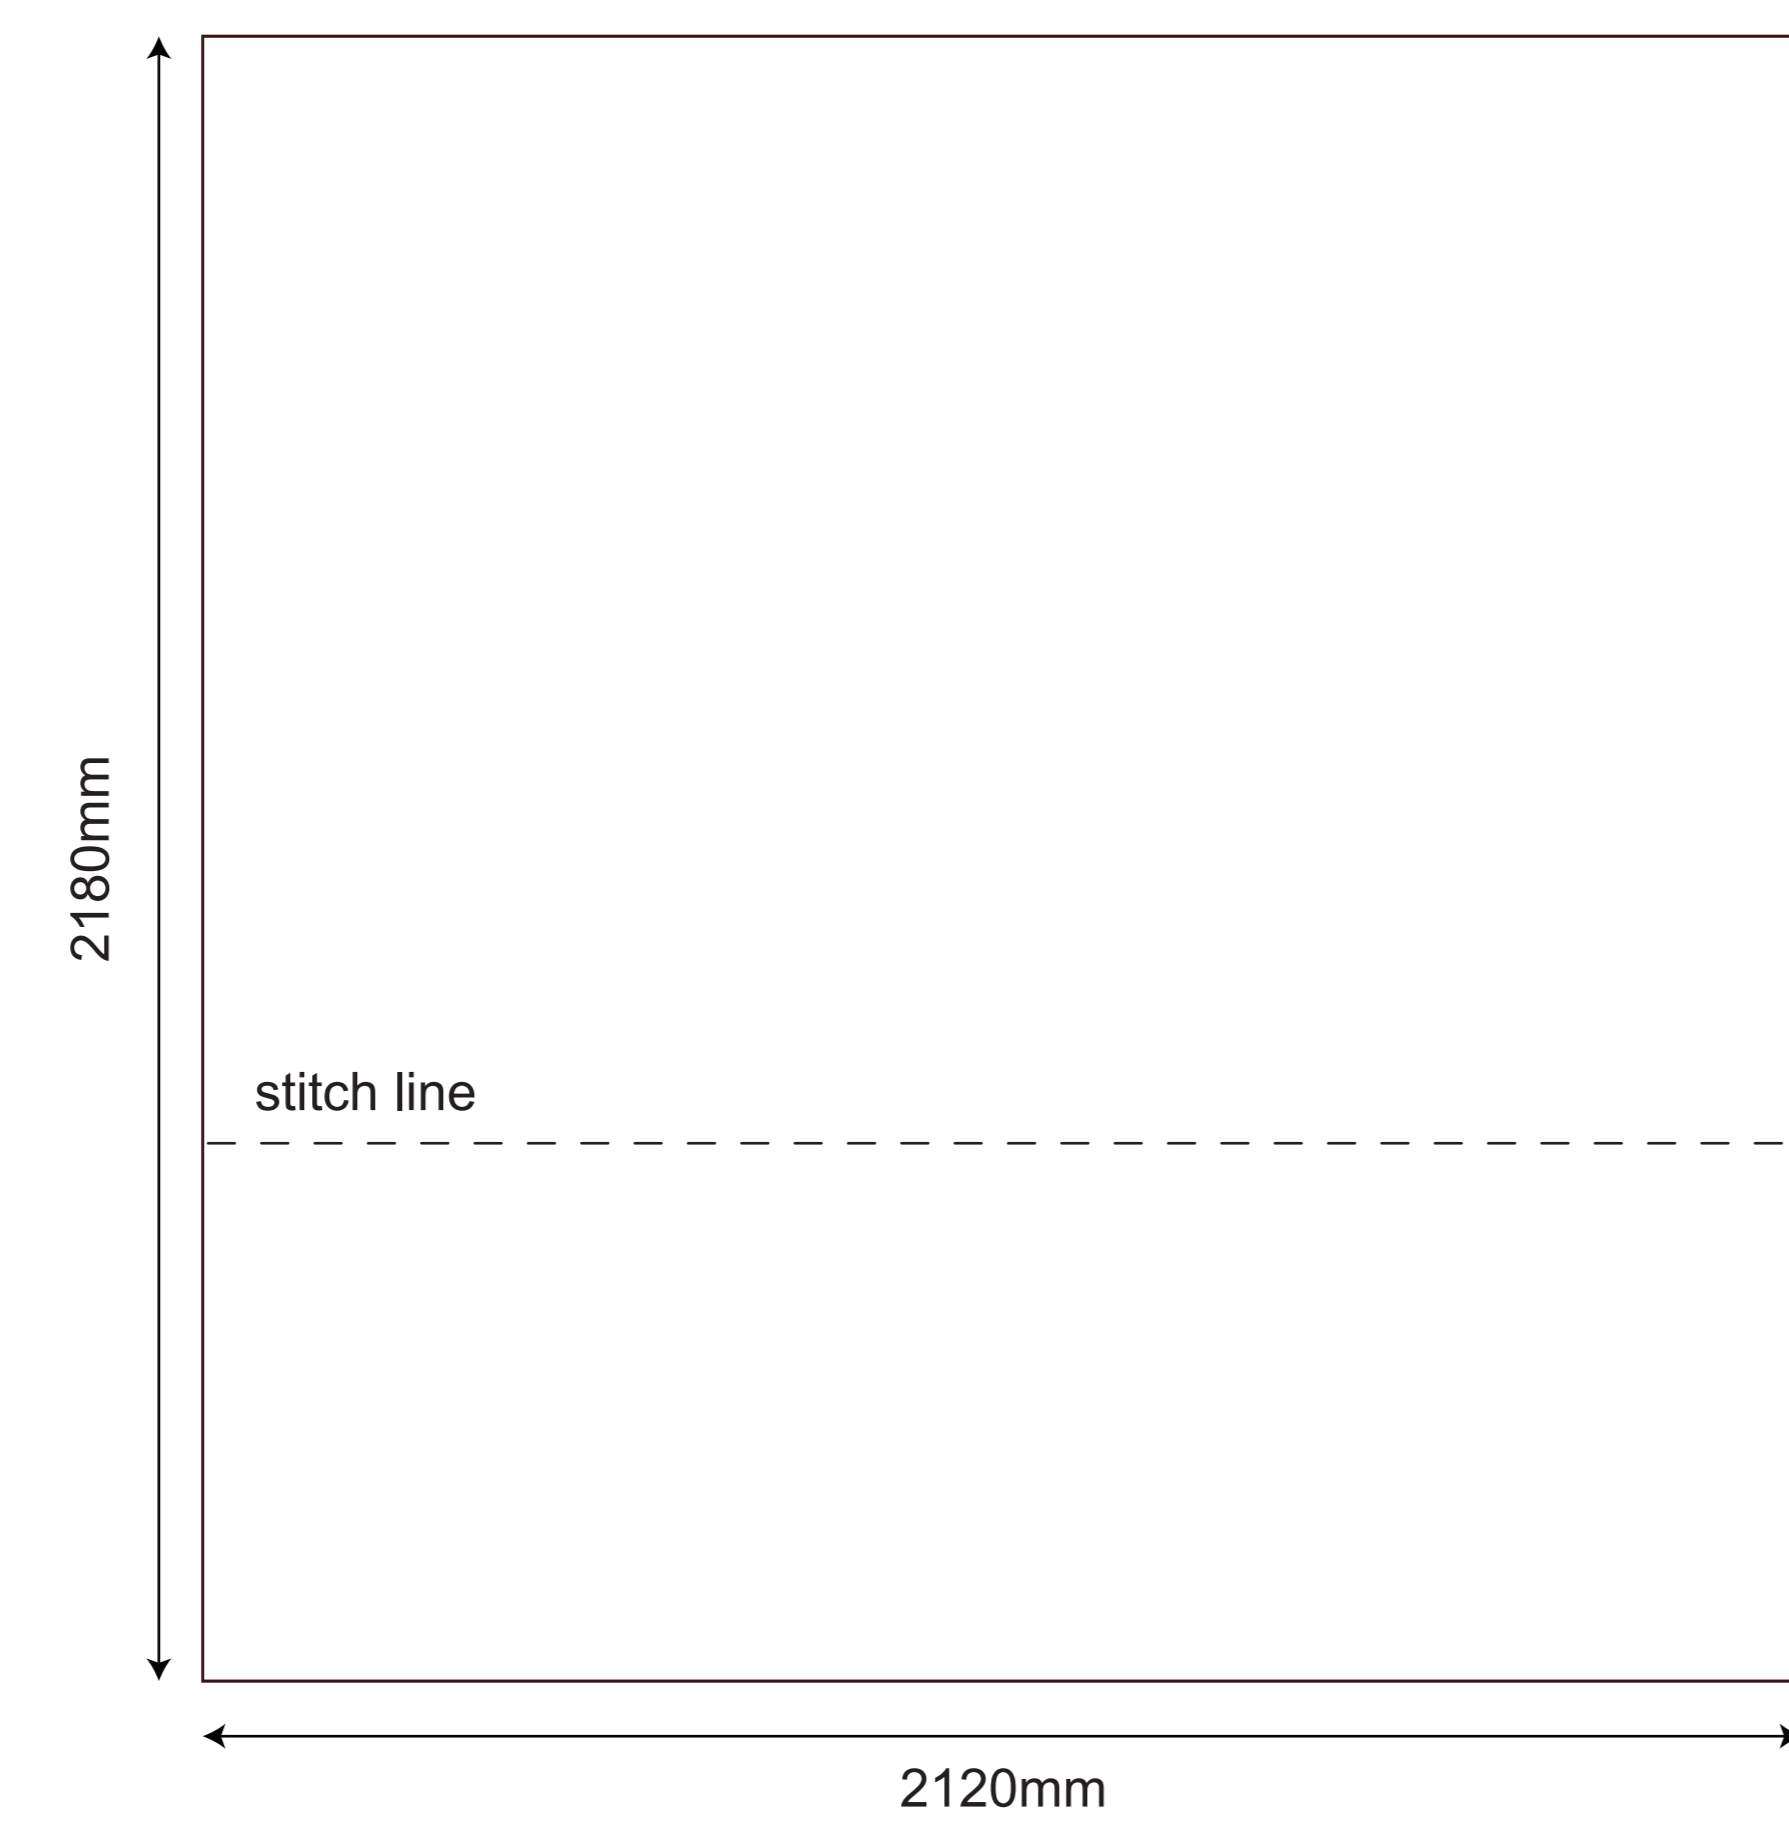

2x2 Rhino Gazebo - Ultimate Kit

OUTSIDE OF THE GAZEBO - LEFT SIDE

OUTSIDE OF THE GAZEBO - RIGHT SIDE

OUTSIDE OF THE GAZEBO - BACK SIDE

OUTSIDE OF THE GAZEBO - FRONT SIDE

INSIDE OF THE GAZEBO - LEFT WALL

INSIDE OF THE GAZEBO - RIGHT WALL

INSIDE OF THE GAZEBO - BACK WALL