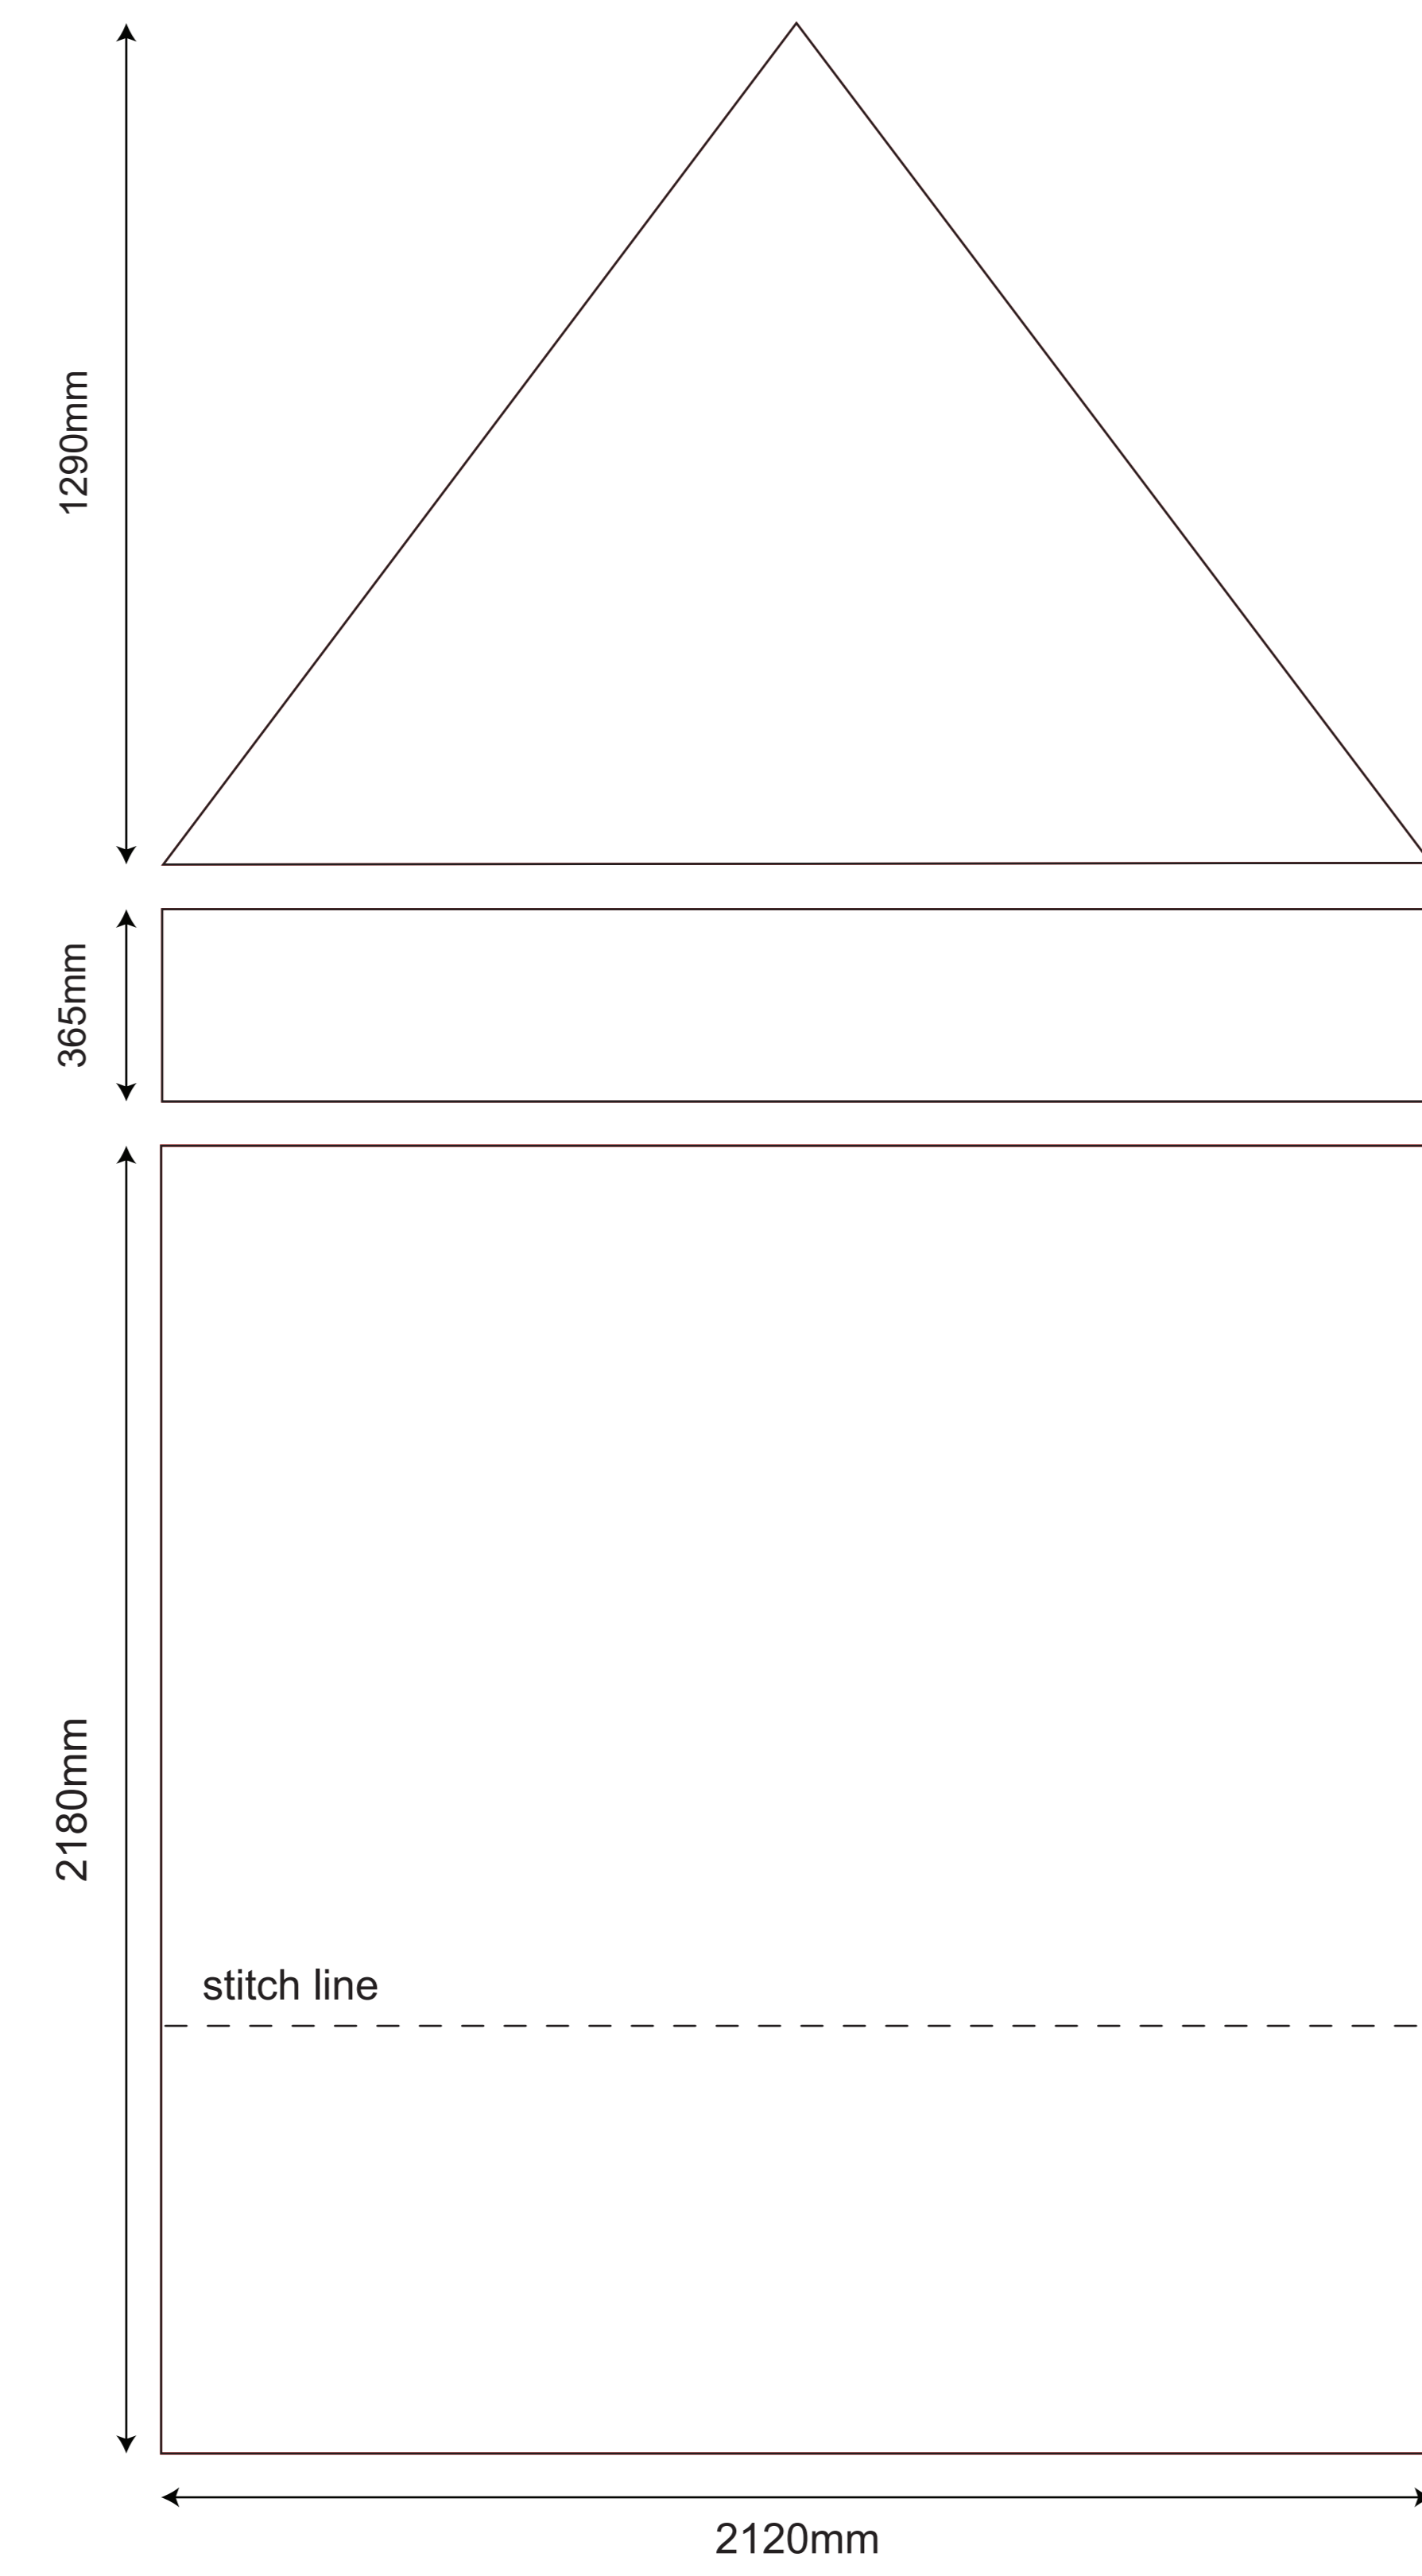

2x2 Rhino Gazebo - Ultimate Kit

OUTSIDE OF THE GAZEBO - LEFT SIDE

OUTSIDE OF THE GAZEBO - RIGHT SIDE

OUTSIDE OF THE GAZEBO - BACK SIDE

OUTSIDE OF THE GAZEBO - FRONT SIDE

INSIDE OF THE GAZEBO - LEFT WALL

INSIDE OF THE GAZEBO - RIGHT WALL

INSIDE OF THE GAZEBO - BACK WALL