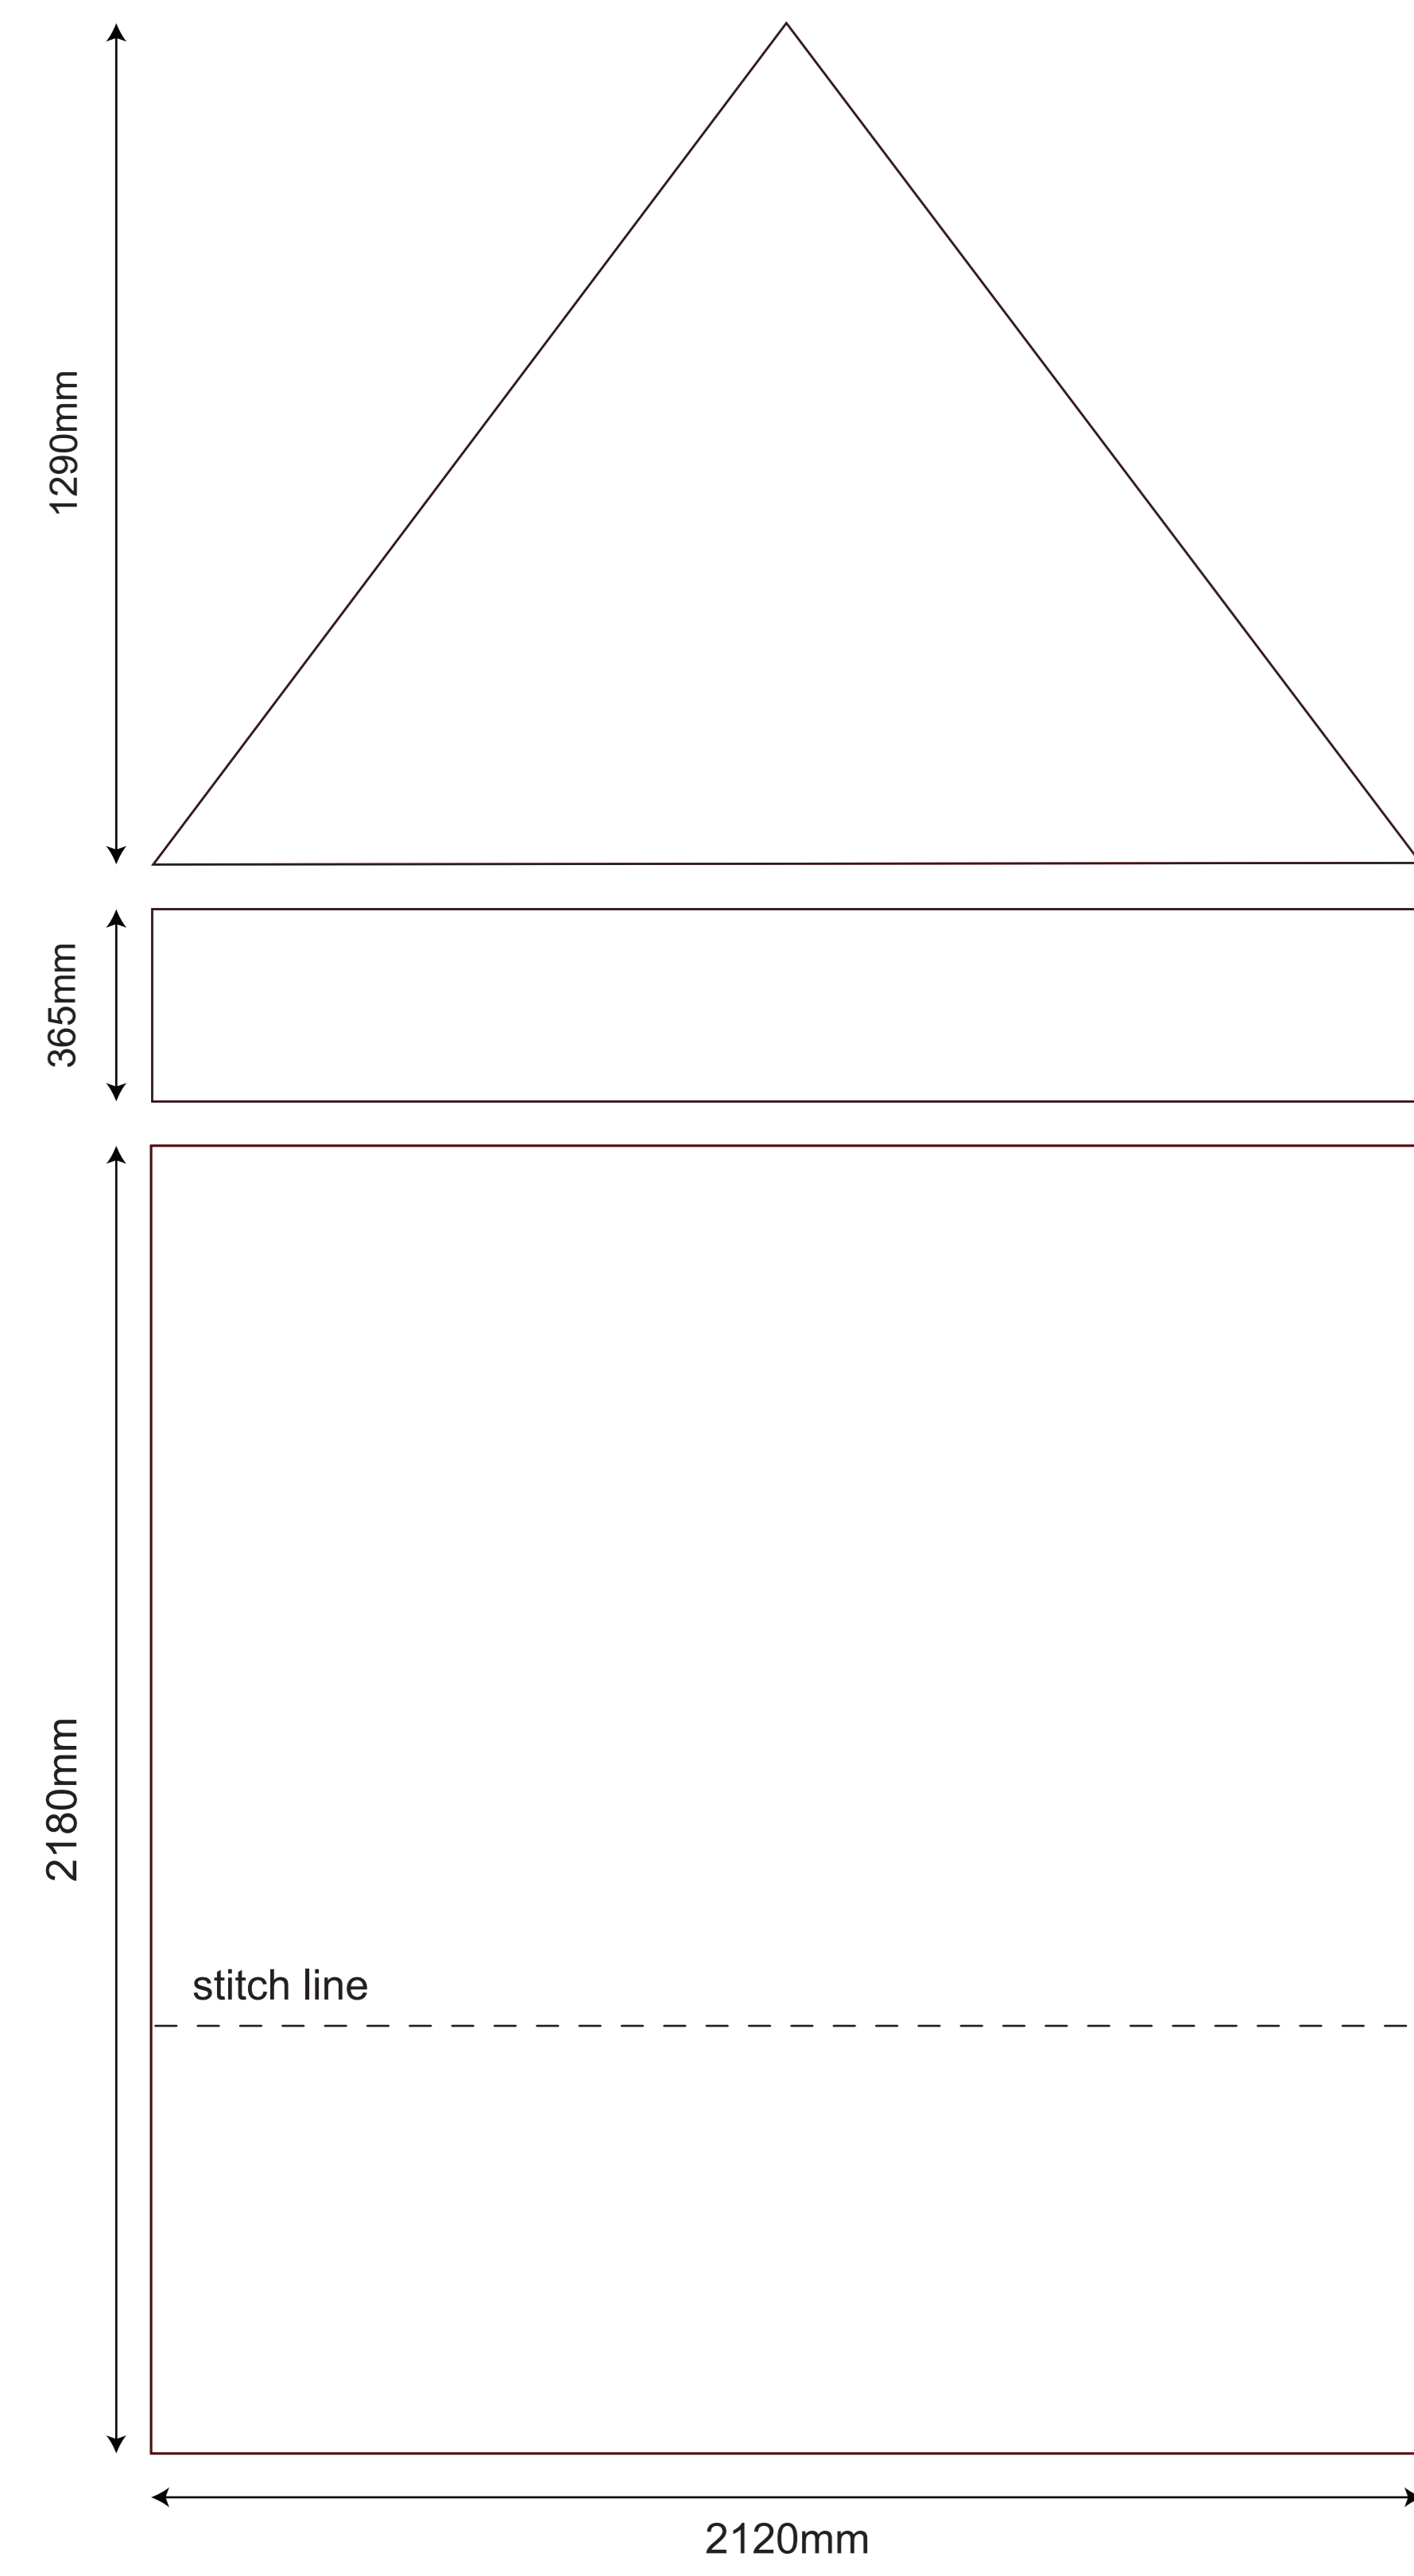

2x2 Rhino Gazebo - Ultimate Kit

OUTSIDE OF THE GAZEBO - LEFT SIDE

OUTSIDE OF THE GAZEBO - RIGHT SIDE

OUTSIDE OF THE GAZEBO - BACK SIDE

OUTSIDE OF THE GAZEBO - FRONT SIDE

INSIDE OF THE GAZEBO - LEFT WALL

INSIDE OF THE GAZEBO - RIGHT WALL

INSIDE OF THE GAZEBO - BACK WALL