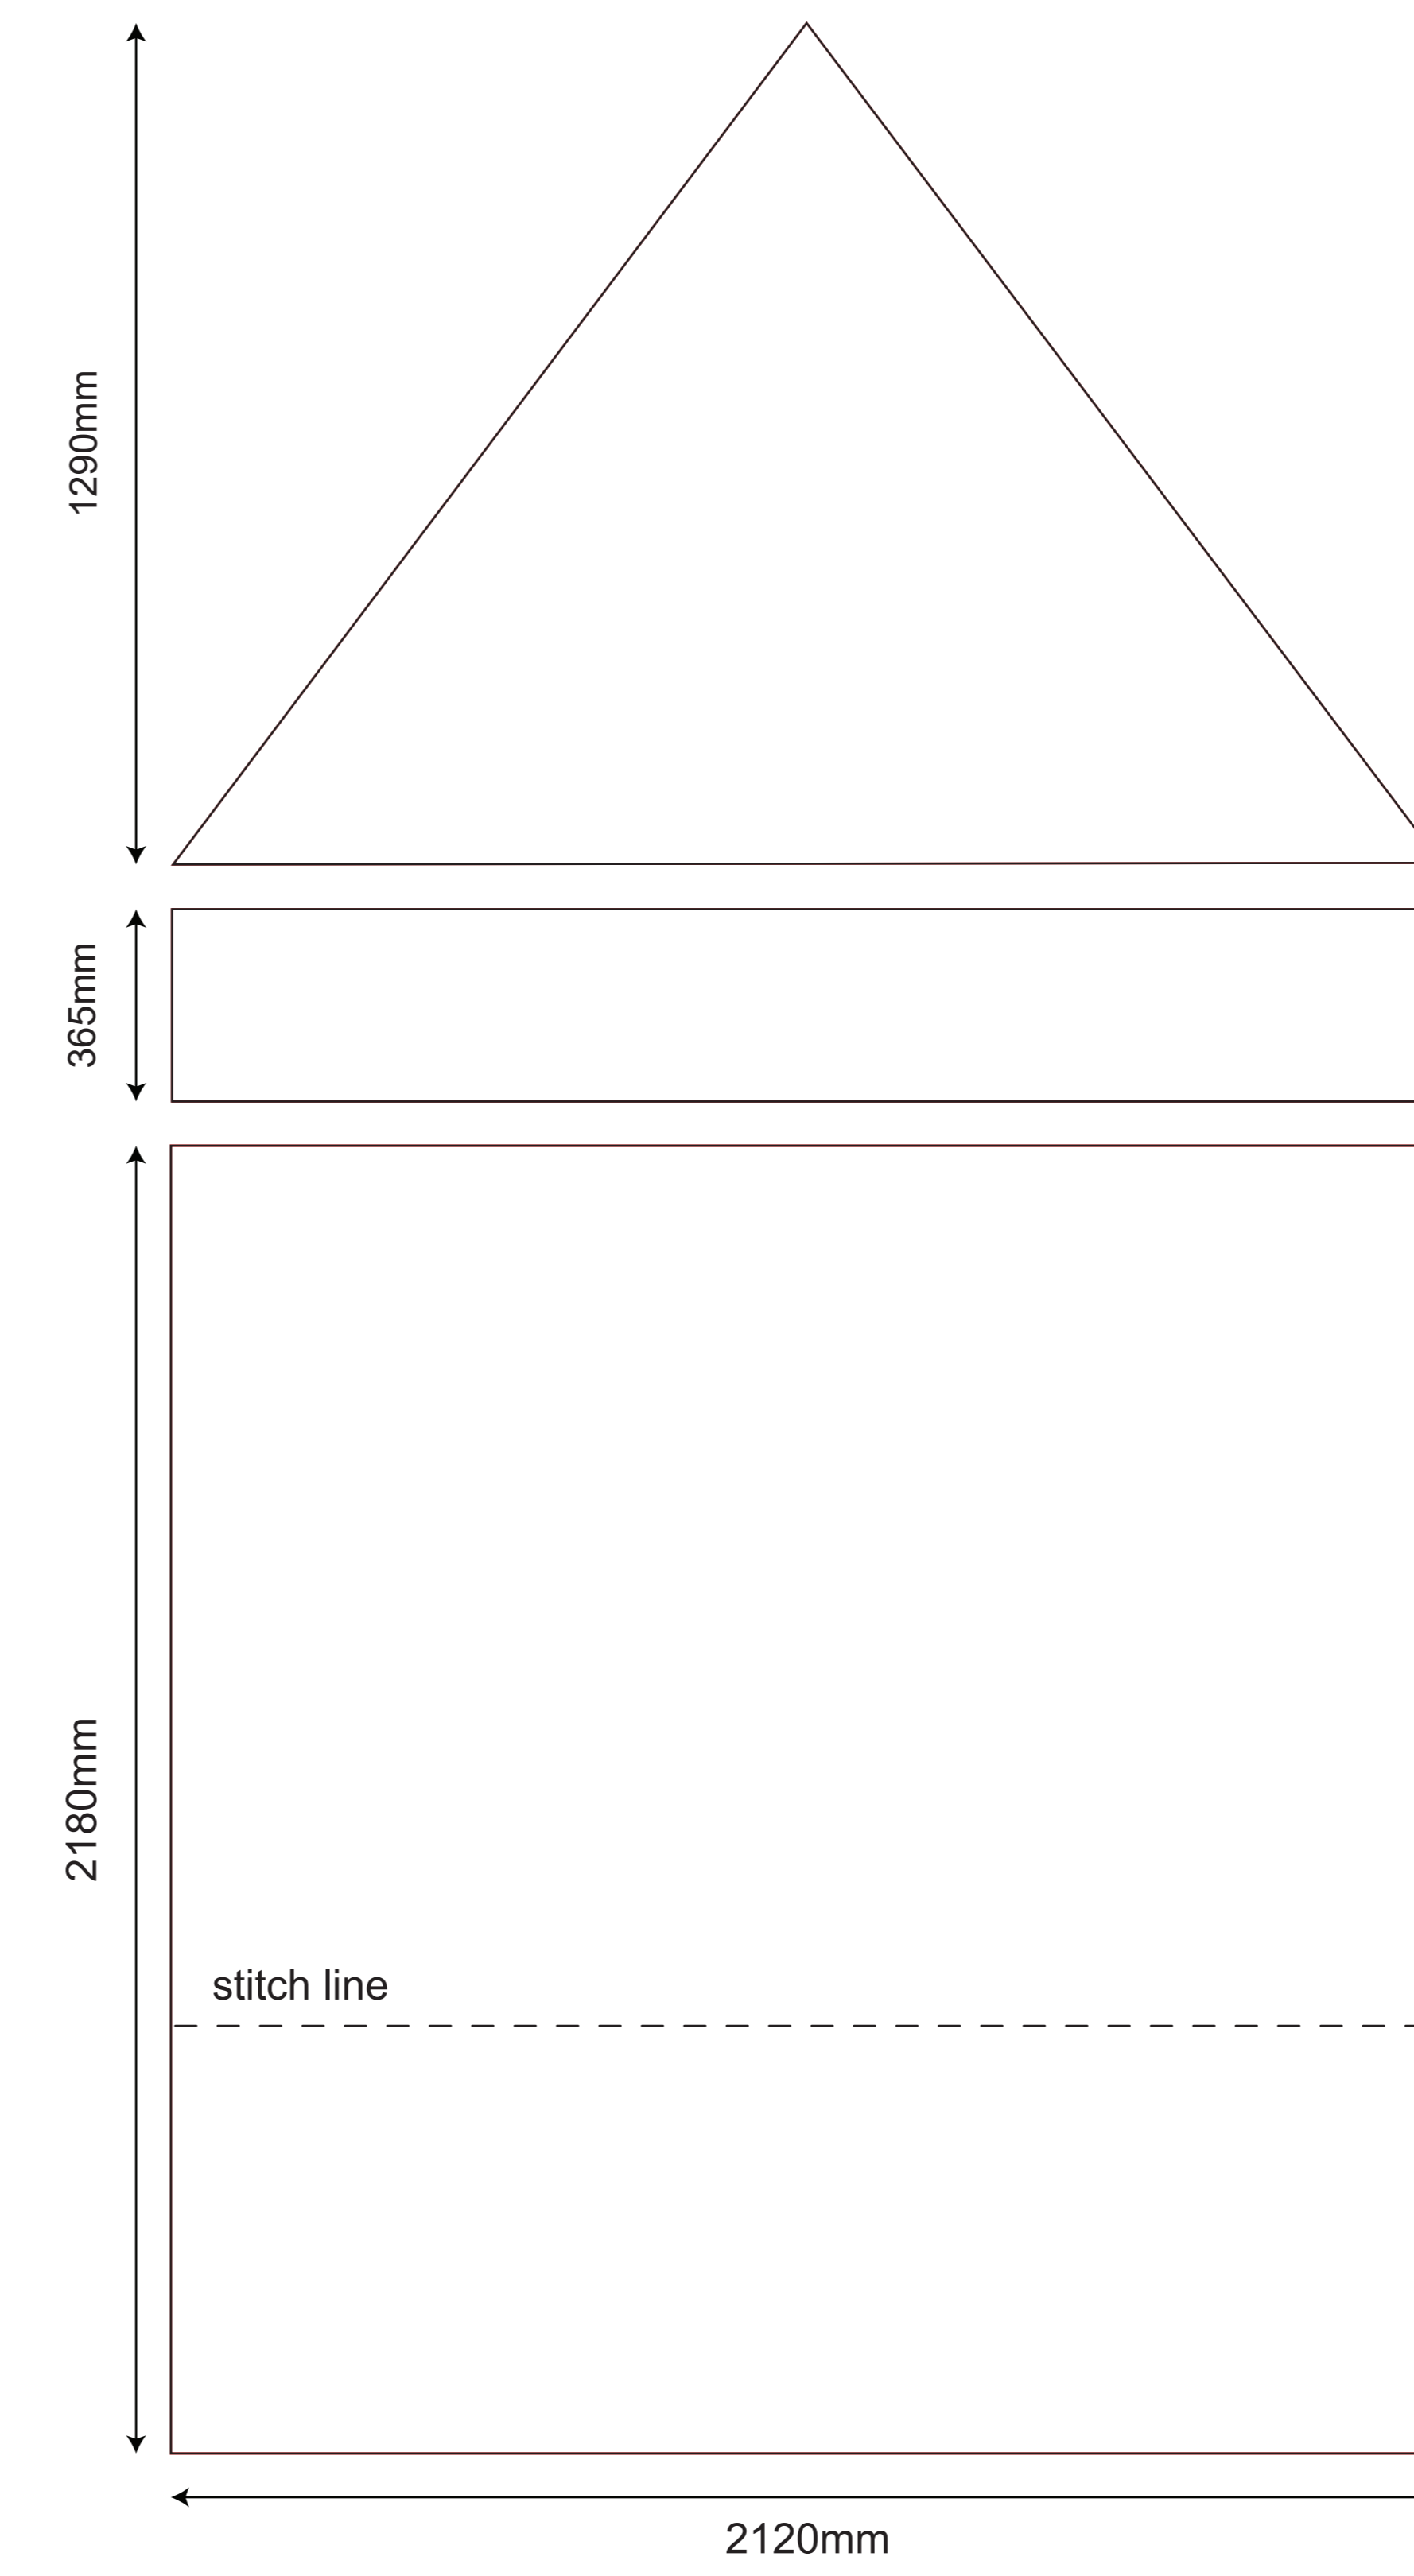

2x2 Rhino Gazebo - Ultimate Kit

OUTSIDE OF THE GAZEBO - LEFT SIDE

OUTSIDE OF THE GAZEBO - RIGHT SIDE

OUTSIDE OF THE GAZEBO - BACK SIDE

OUTSIDE OF THE GAZEBO - FRONT SIDE

INSIDE OF THE GAZEBO - LEFT WALL

INSIDE OF THE GAZEBO - RIGHT WALL

INSIDE OF THE GAZEBO - BACK WALL