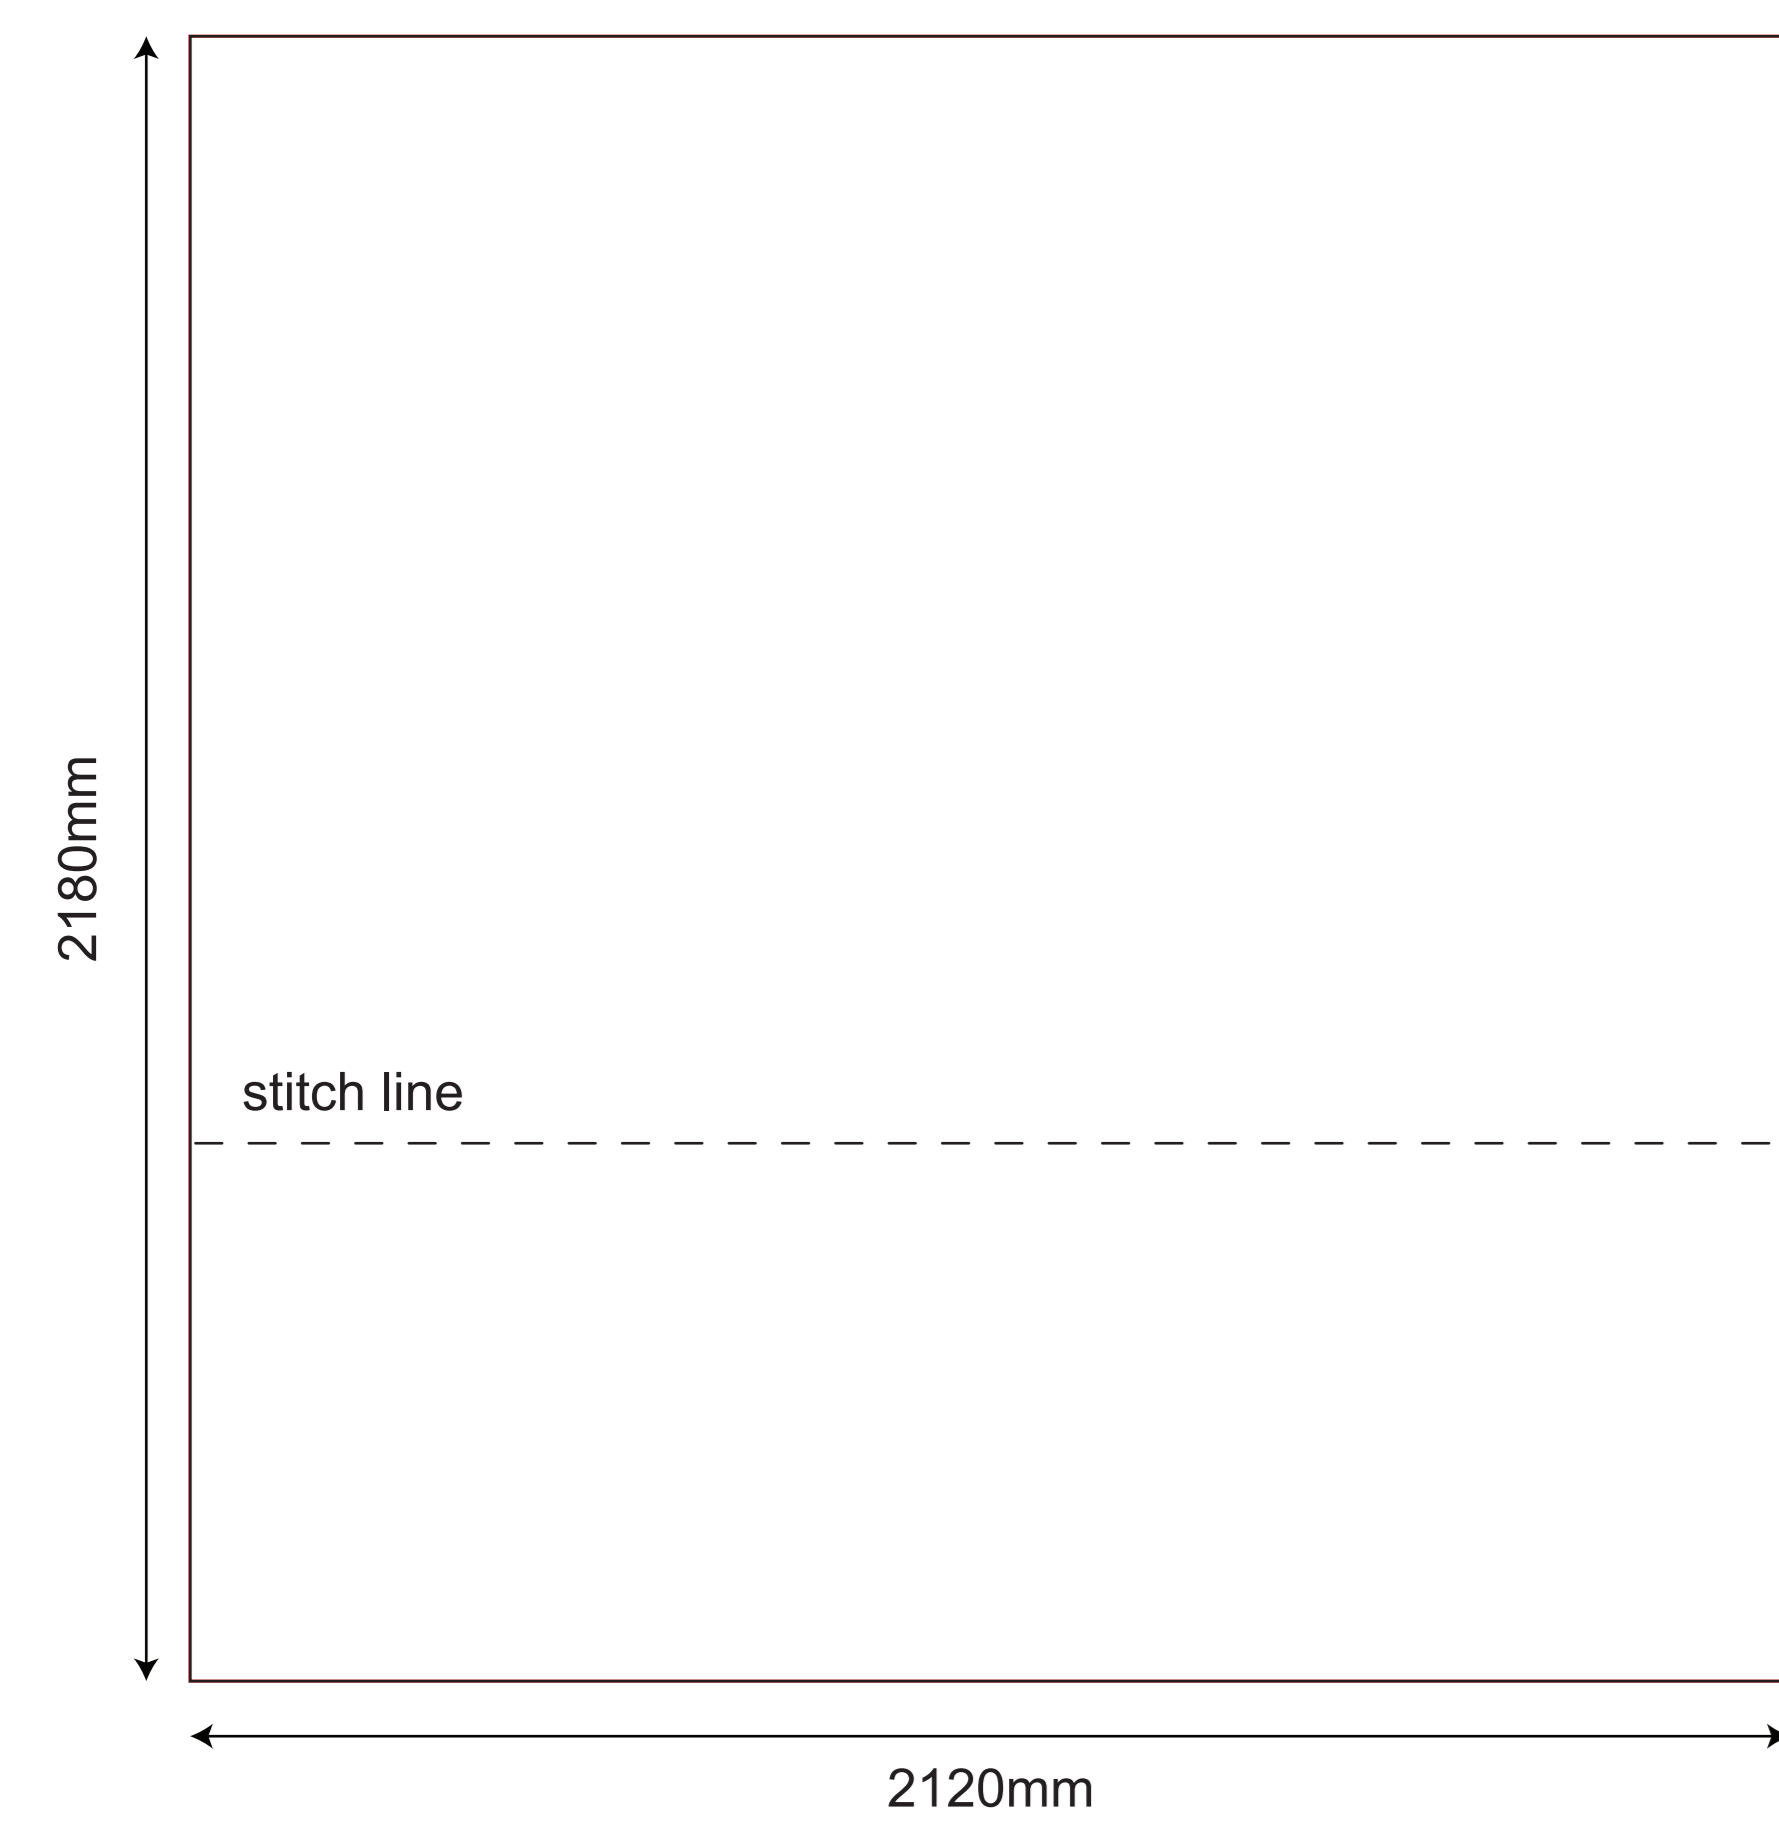

2x2 Rhino Gazebo - Ultimate Kit

OUTSIDE OF THE GAZEBO - LEFT SIDE

OUTSIDE OF THE GAZEBO - RIGHT SIDE

OUTSIDE OF THE GAZEBO - BACK SIDE

OUTSIDE OF THE GAZEBO - FRONT SIDE

INSIDE OF THE GAZEBO - LEFT WALL

INSIDE OF THE GAZEBO - RIGHT WALL

INSIDE OF THE GAZEBO - BACK WALL