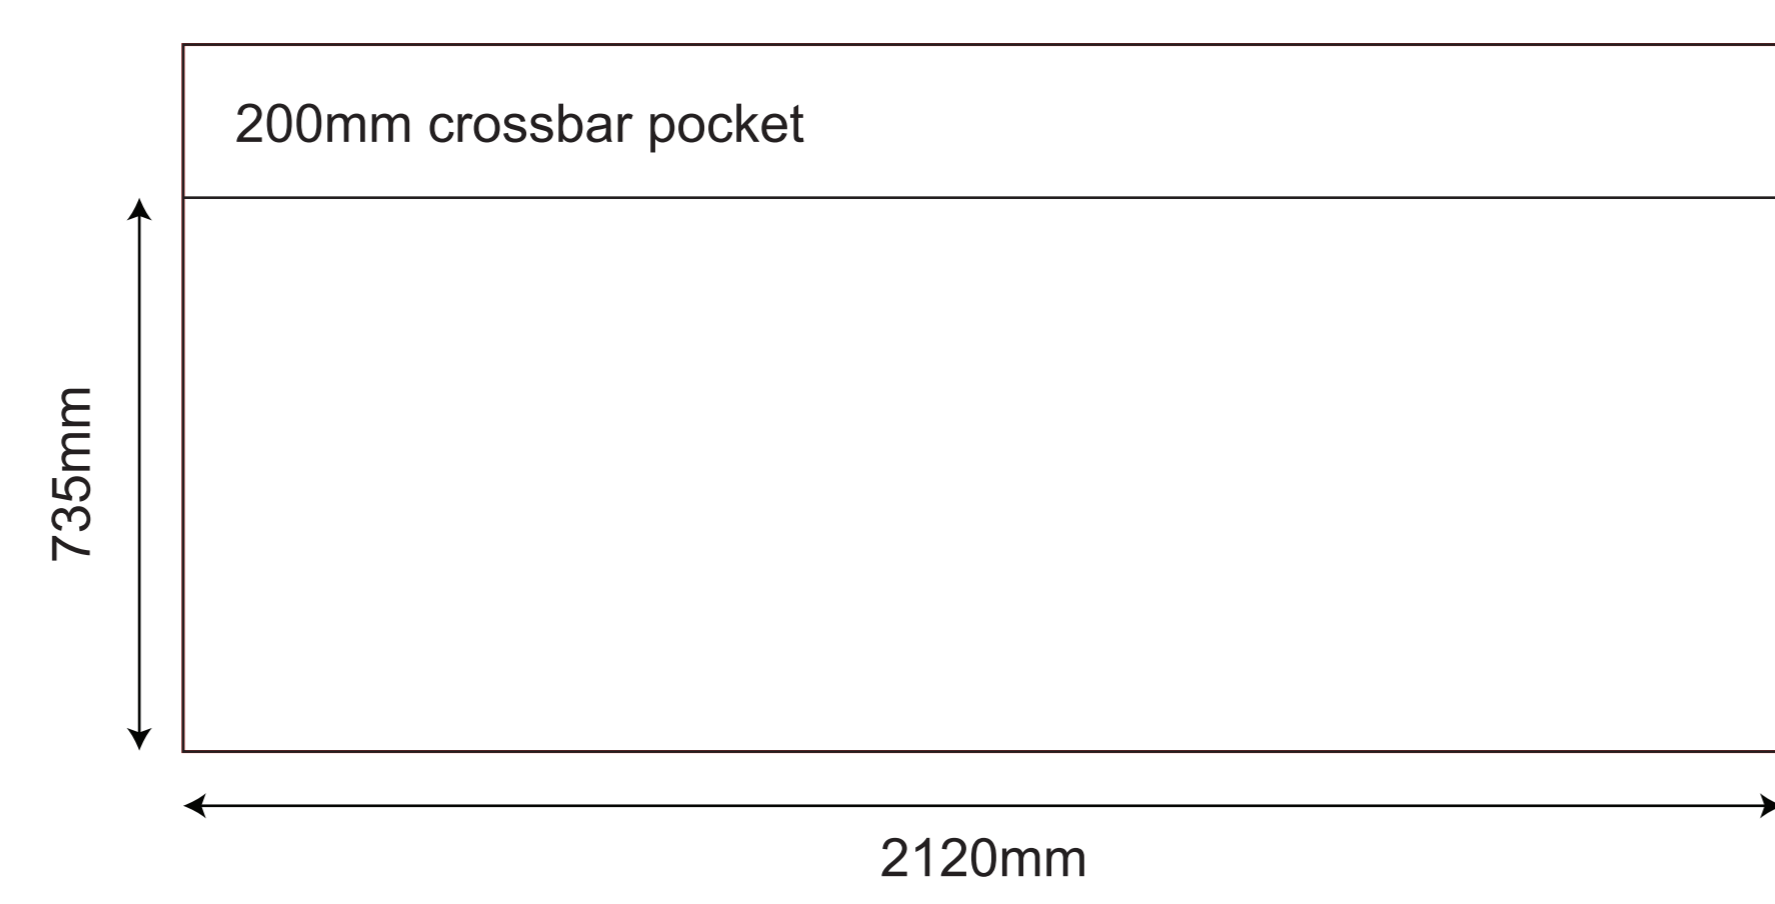

# 2x2 Rhino Gazebo - Vision Plus Kit

OUTSIDE OF THE GAZEBO - LEFT SIDE

OUTSIDE OF THE GAZEBO - RIGHT SIDE

OUTSIDE OF THE GAZEBO - BACK SIDE

OUTSIDE OF THE GAZEBO - FRONT SIDE

INSIDE OF THE GAZEBO - BACK WALL

OUTSIDE OF THE GAZEBO - HALF WALL LEFT

OUTSIDE OF THE GAZEBO - HALF WALL RIGHT

INSIDE OF THE GAZEBO - HALF WALL LEFT

INSIDE OF THE GAZEBO - HALF WALL RIGHT