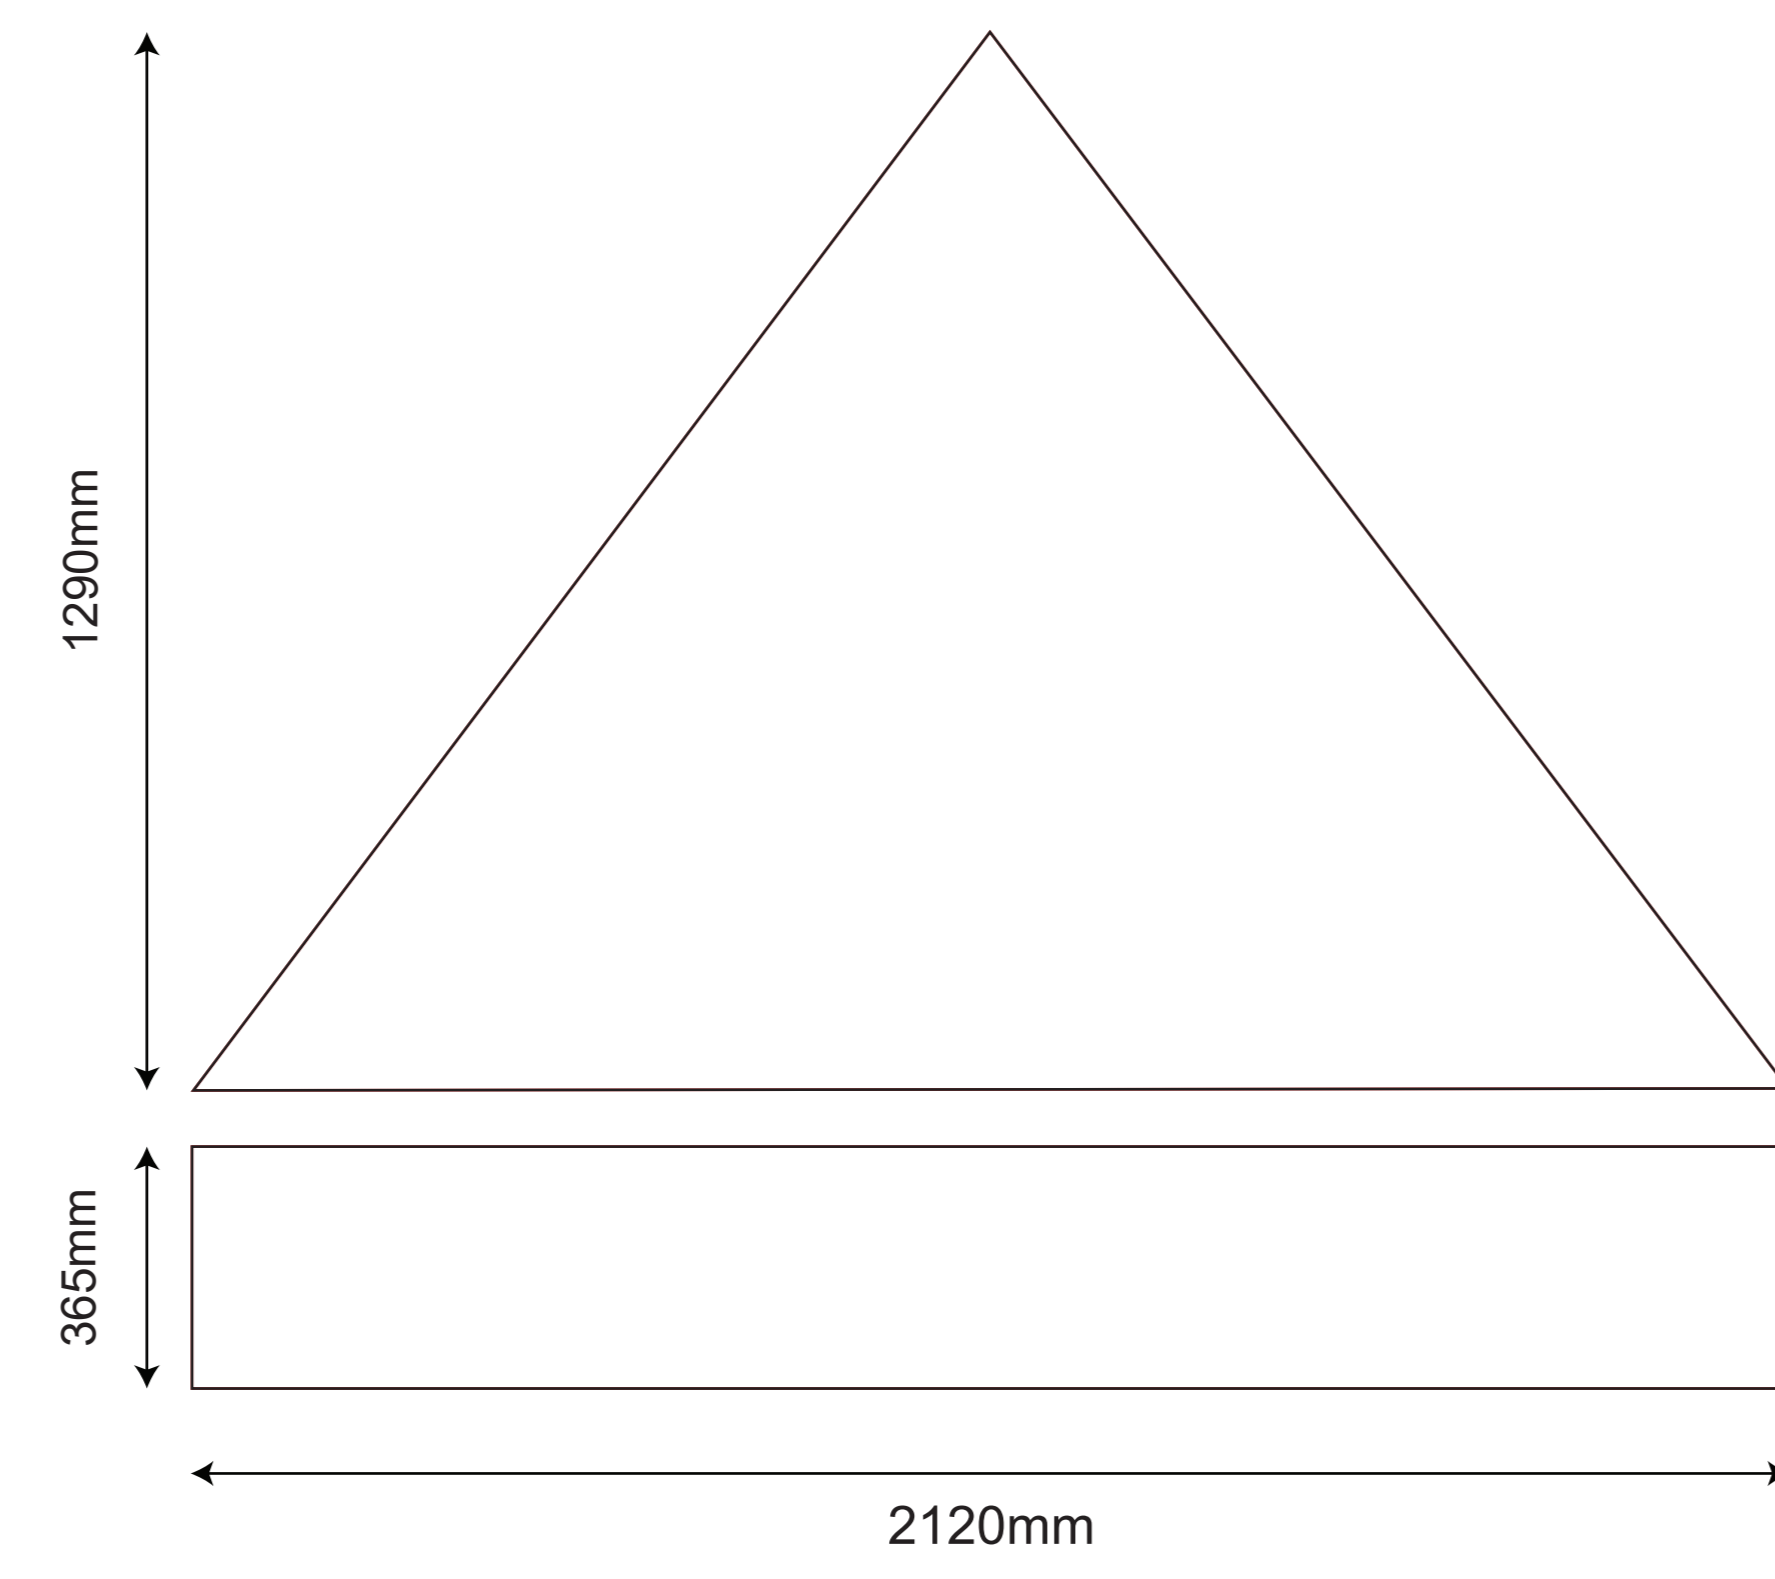

# 2x2 Rhino Gazebo - Vision Plus Kit

OUTSIDE OF THE GAZEBO - LEFT SIDE

OUTSIDE OF THE GAZEBO - RIGHT SIDE

OUTSIDE OF THE GAZEBO - BACK SIDE

OUTSIDE OF THE GAZEBO - FRONT SIDE

INSIDE OF THE GAZEBO - BACK WALL

OUTSIDE OF THE GAZEBO - HALF WALL LEFT

OUTSIDE OF THE GAZEBO - HALF WALL RIGHT

INSIDE OF THE GAZEBO - HALF WALL LEFT

INSIDE OF THE GAZEBO - HALF WALL RIGHT