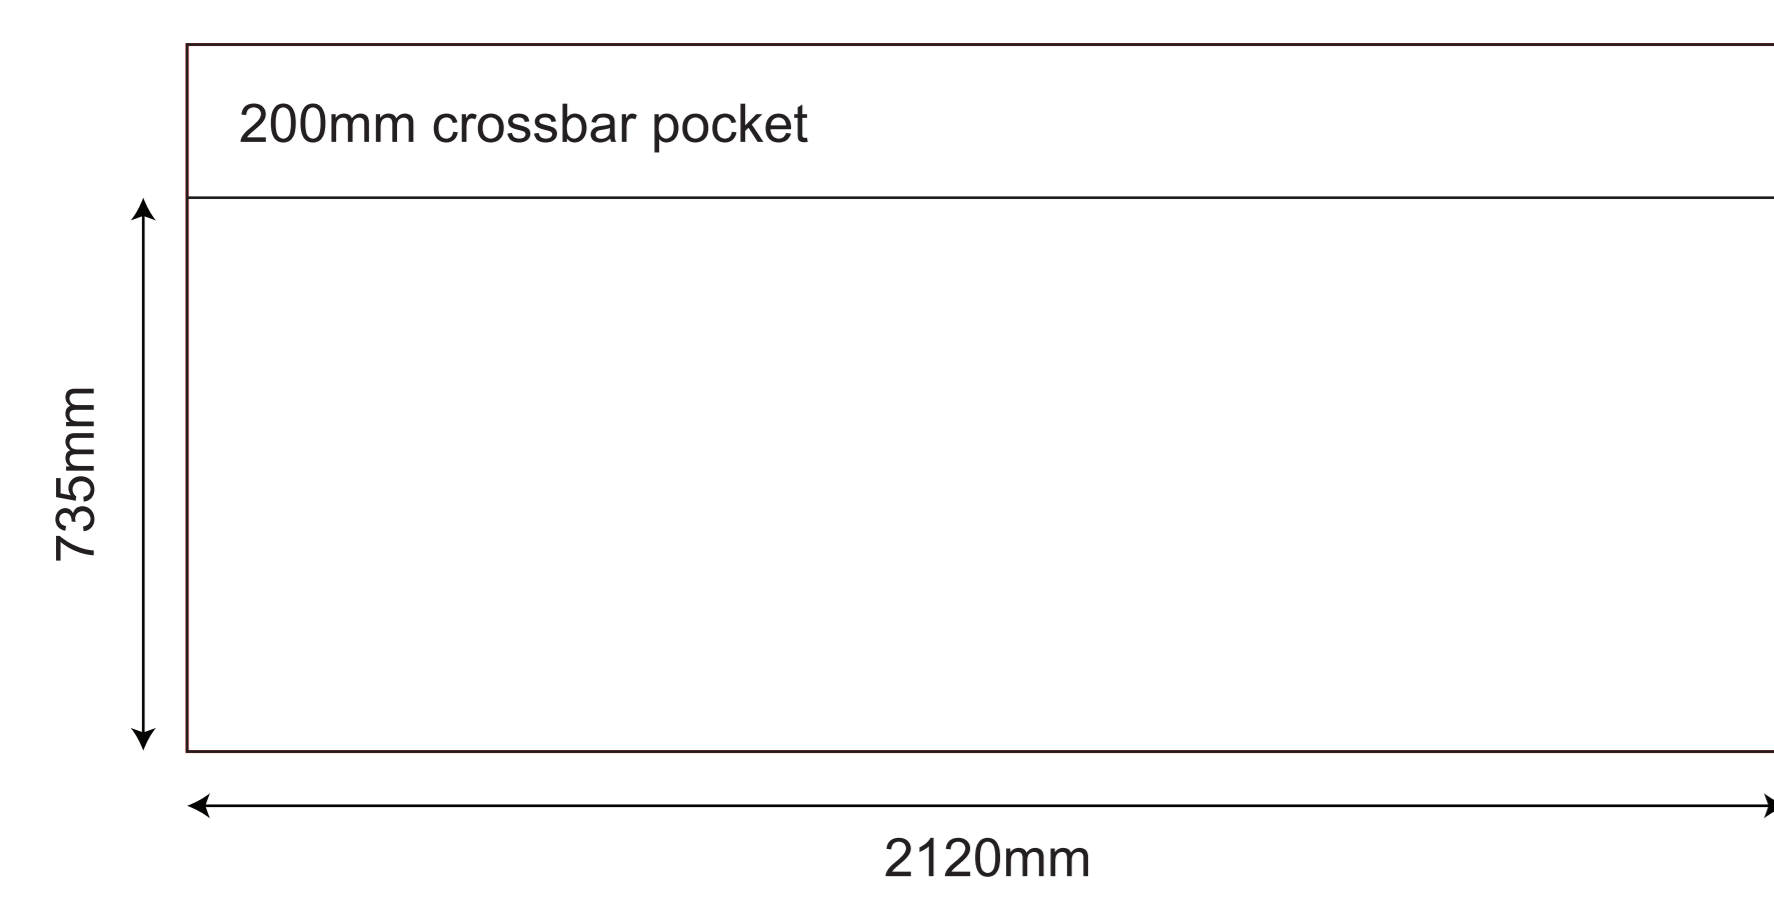

# 2x2 Rhino Gazebo - Vision Plus Kit

OUTSIDE OF THE GAZEBO - LEFT SIDE

OUTSIDE OF THE GAZEBO - RIGHT SIDE

OUTSIDE OF THE GAZEBO - BACK SIDE

OUTSIDE OF THE GAZEBO - FRONT SIDE

INSIDE OF THE GAZEBO - BACK WALL

OUTSIDE OF THE GAZEBO - HALF WALL LEFT

OUTSIDE OF THE GAZEBO - HALF WALL RIGHT

INSIDE OF THE GAZEBO - HALF WALL LEFT

INSIDE OF THE GAZEBO - HALF WALL RIGHT