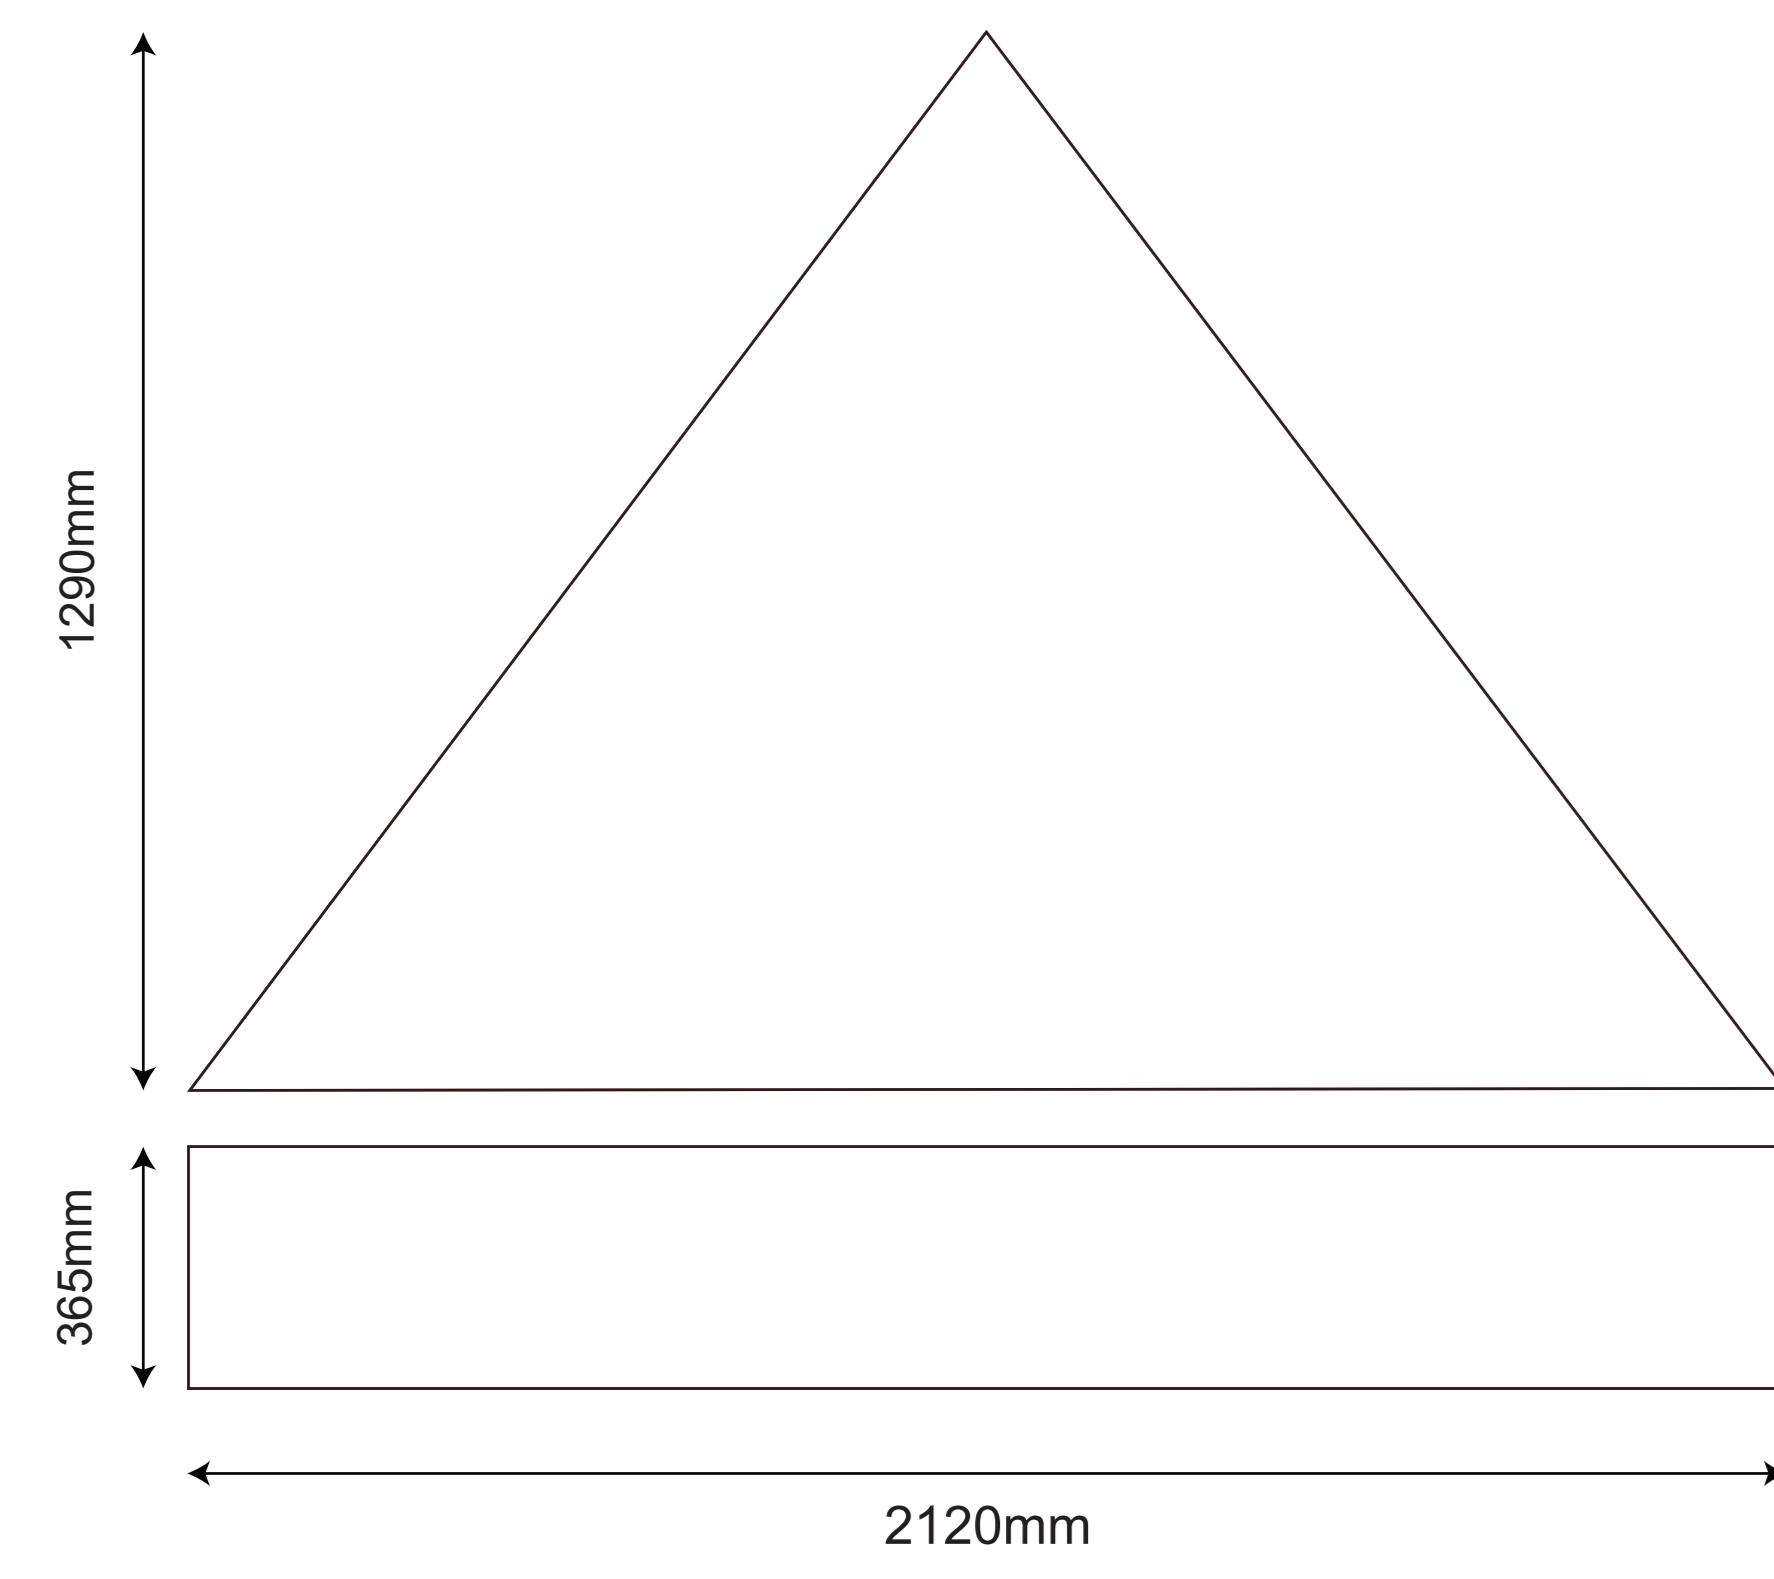

# 2x2 Rhino Gazebo - Vision Plus Kit

OUTSIDE OF THE GAZEBO - LEFT SIDE

OUTSIDE OF THE GAZEBO - RIGHT SIDE

OUTSIDE OF THE GAZEBO - BACK SIDE

OUTSIDE OF THE GAZEBO - FRONT SIDE

INSIDE OF THE GAZEBO - BACK WALL

OUTSIDE OF THE GAZEBO - HALF WALL LEFT

OUTSIDE OF THE GAZEBO - HALF WALL RIGHT

INSIDE OF THE GAZEBO - HALF WALL LEFT

INSIDE OF THE GAZEBO - HALF WALL RIGHT