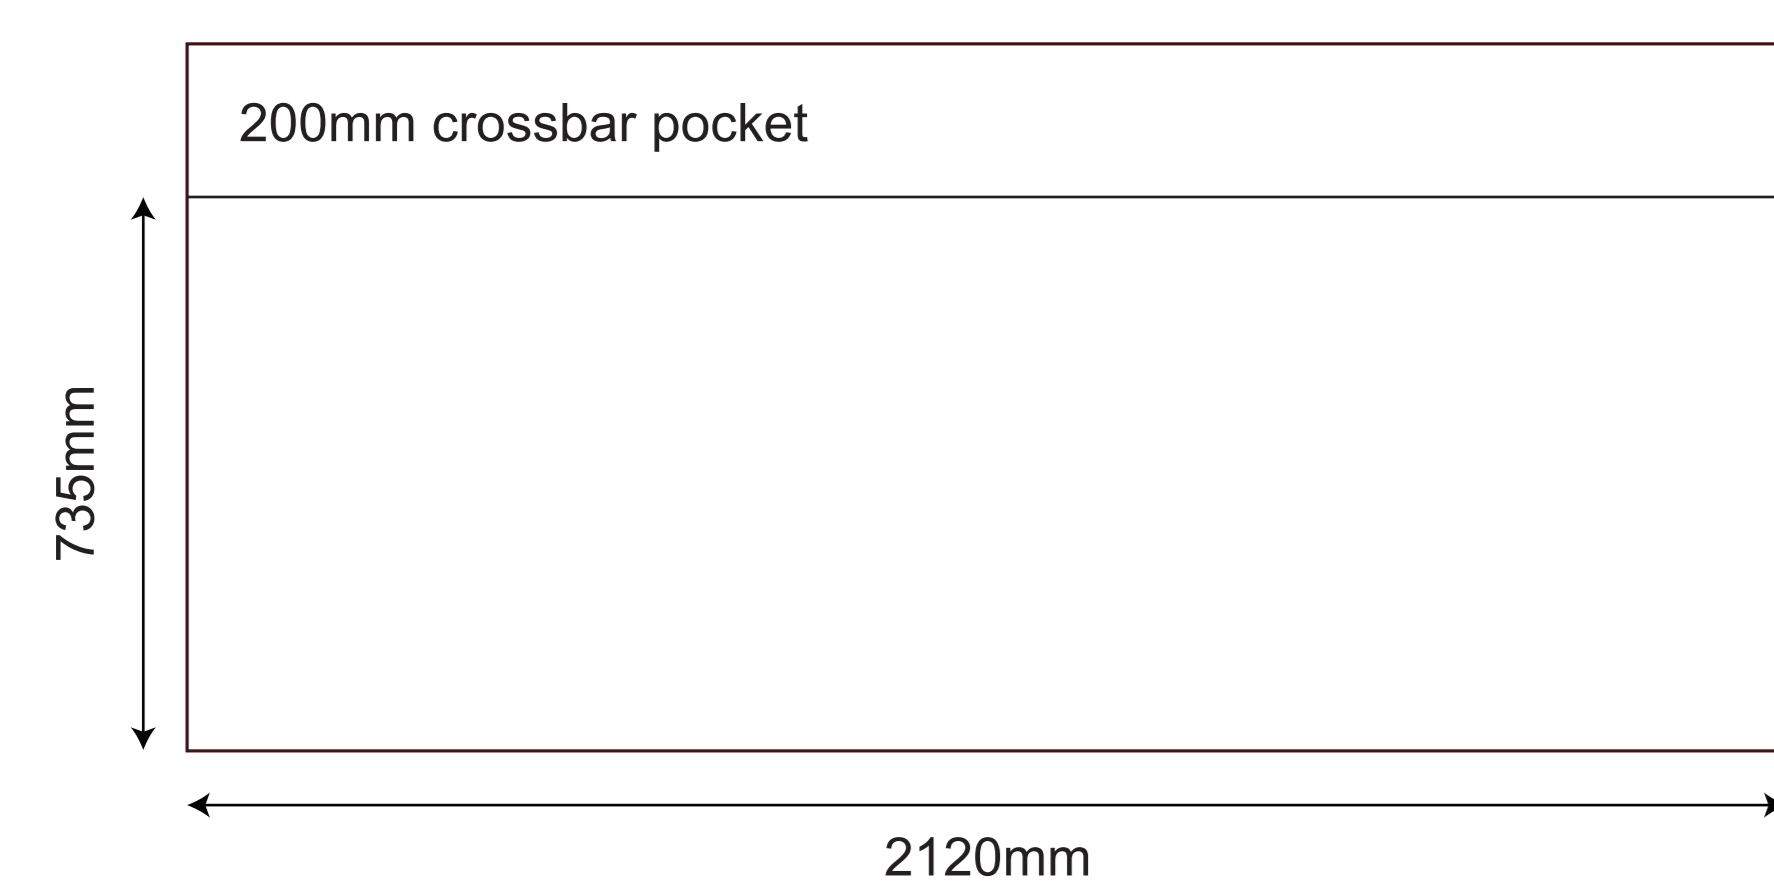

# 2x2 Rhino Gazebo - Vision Plus Kit

OUTSIDE OF THE GAZEBO - LEFT SIDE

OUTSIDE OF THE GAZEBO - RIGHT SIDE

OUTSIDE OF THE GAZEBO - BACK SIDE

OUTSIDE OF THE GAZEBO - FRONT SIDE

INSIDE OF THE GAZEBO - BACK WALL

OUTSIDE OF THE GAZEBO - HALF WALL LEFT

OUTSIDE OF THE GAZEBO - HALF WALL RIGHT

INSIDE OF THE GAZEBO - HALF WALL LEFT

INSIDE OF THE GAZEBO - HALF WALL RIGHT