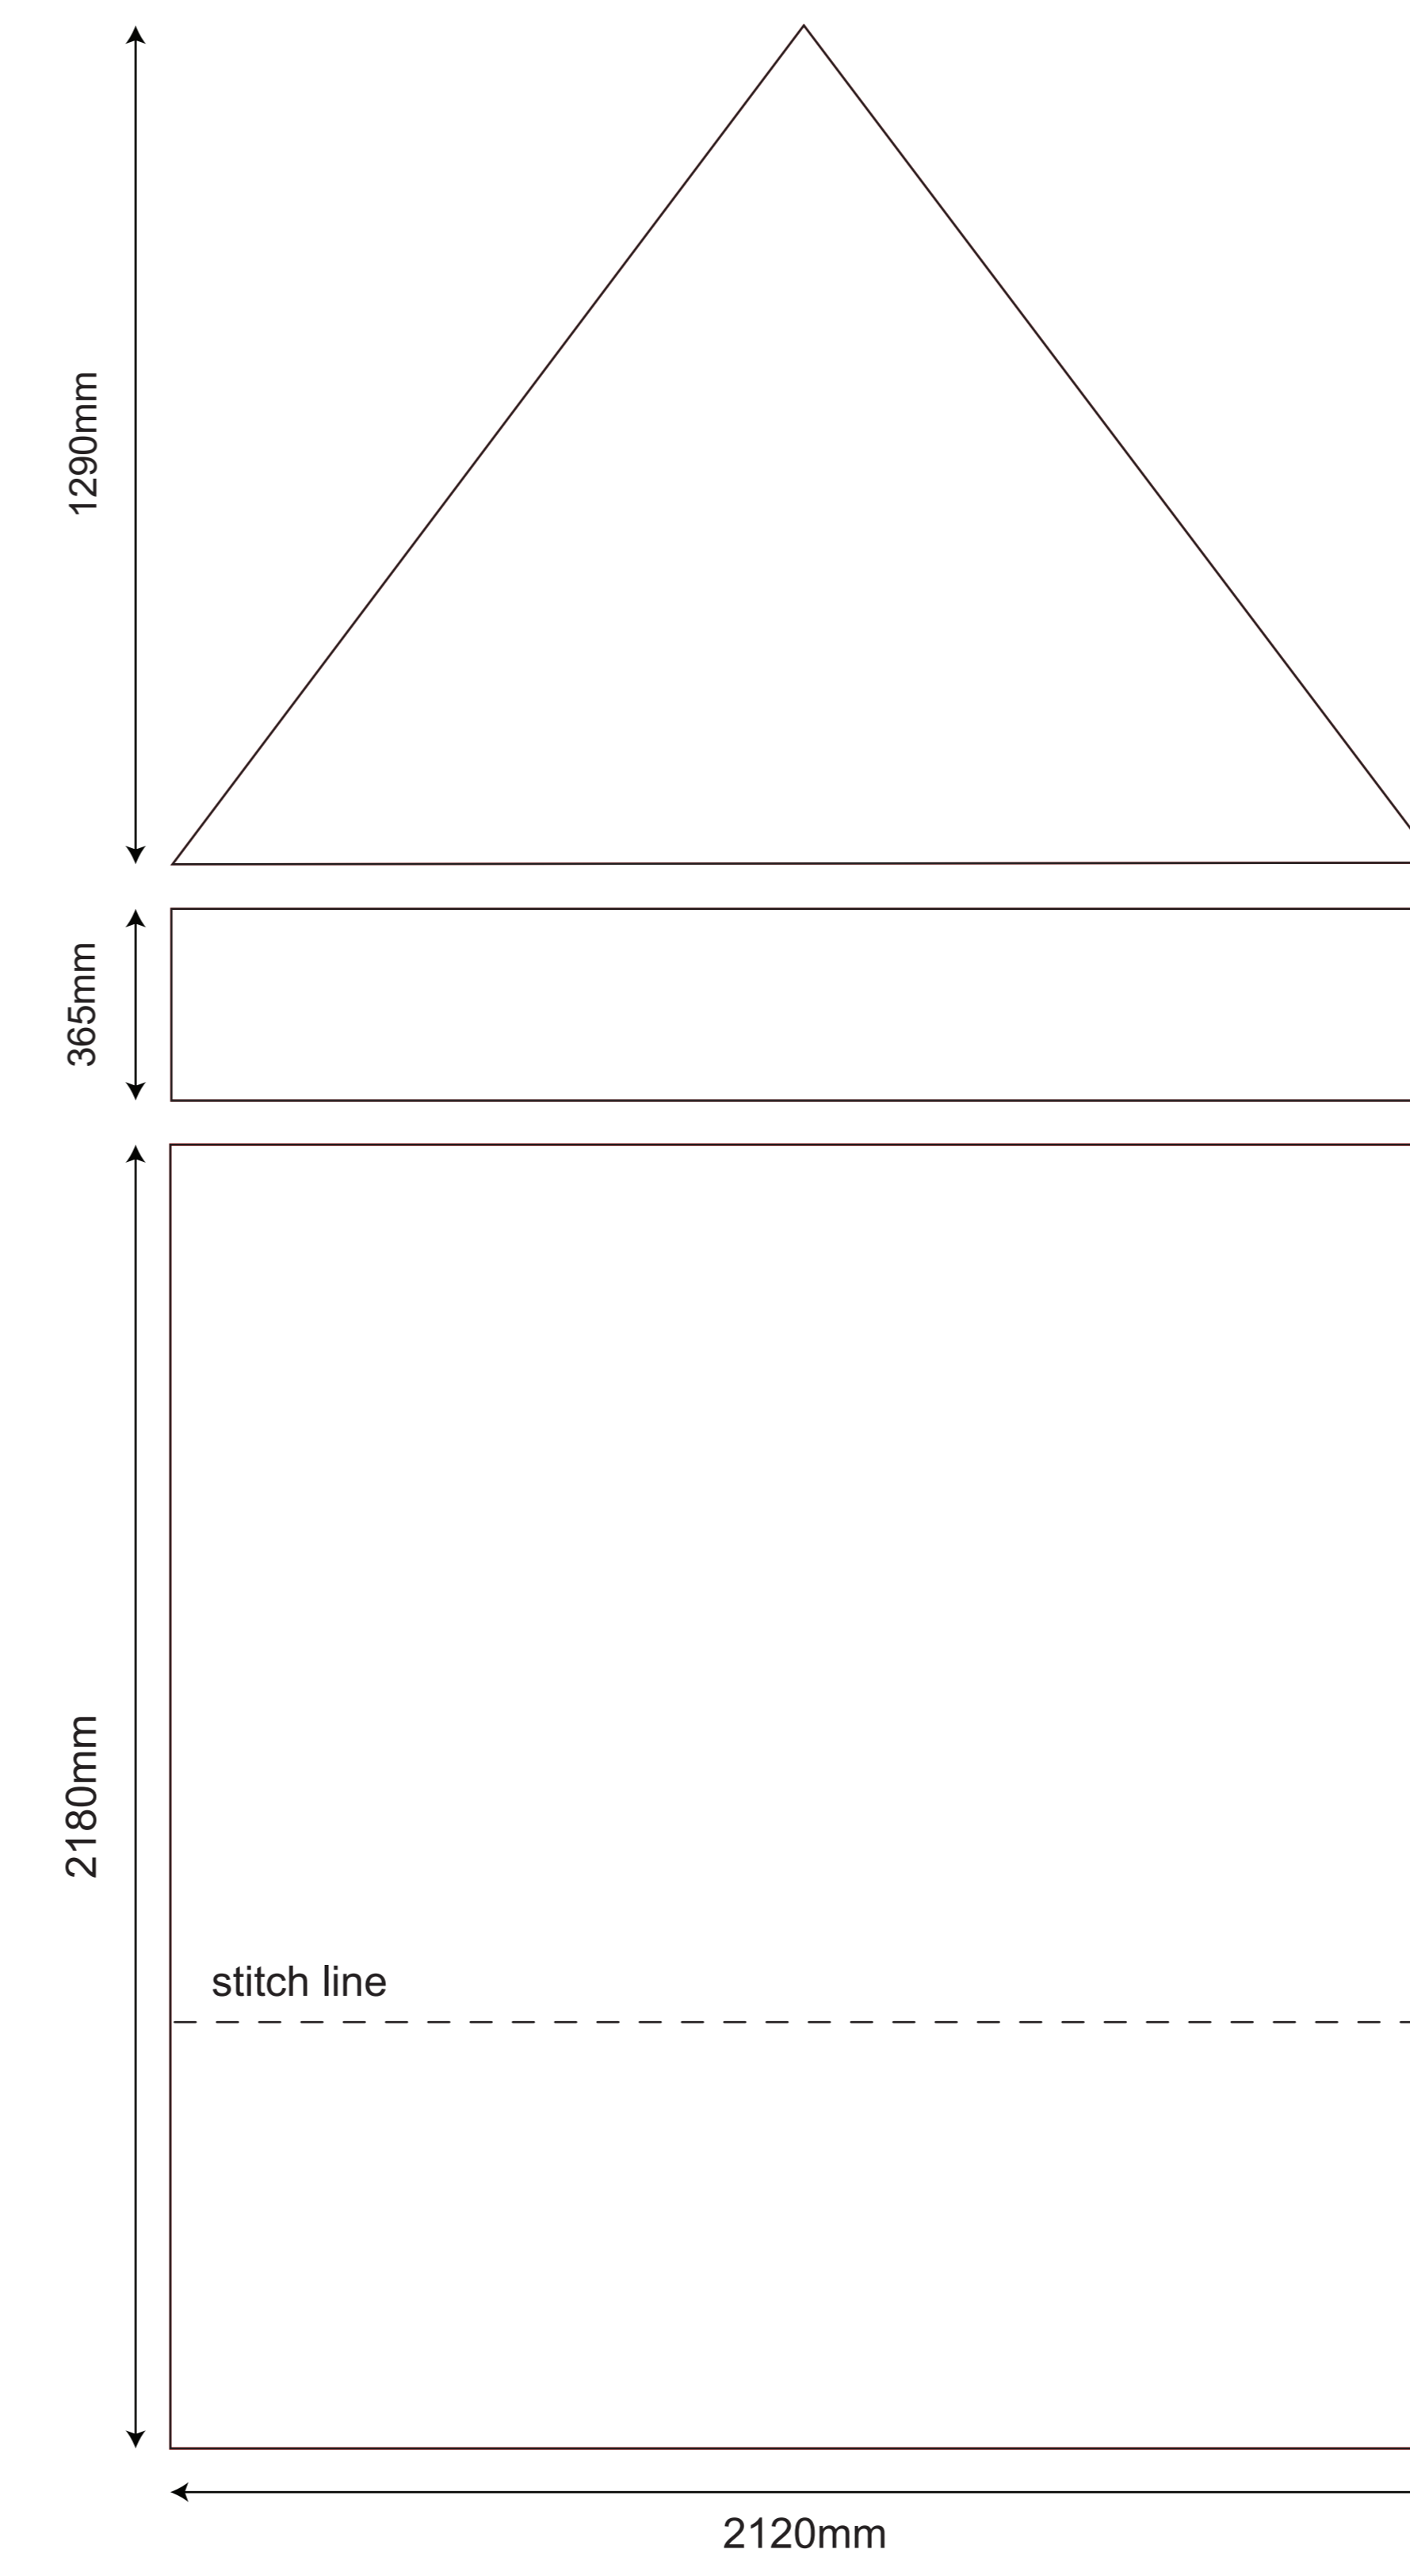

# 2x2 Rhino Gazebo - Vision Plus Kit

OUTSIDE OF THE GAZEBO - LEFT SIDE

OUTSIDE OF THE GAZEBO - RIGHT SIDE

OUTSIDE OF THE GAZEBO - BACK SIDE

OUTSIDE OF THE GAZEBO - FRONT SIDE

INSIDE OF THE GAZEBO - BACK WALL

OUTSIDE OF THE GAZEBO - HALF WALL LEFT

OUTSIDE OF THE GAZEBO - HALF WALL RIGHT

INSIDE OF THE GAZEBO - HALF WALL LEFT

INSIDE OF THE GAZEBO - HALF WALL RIGHT