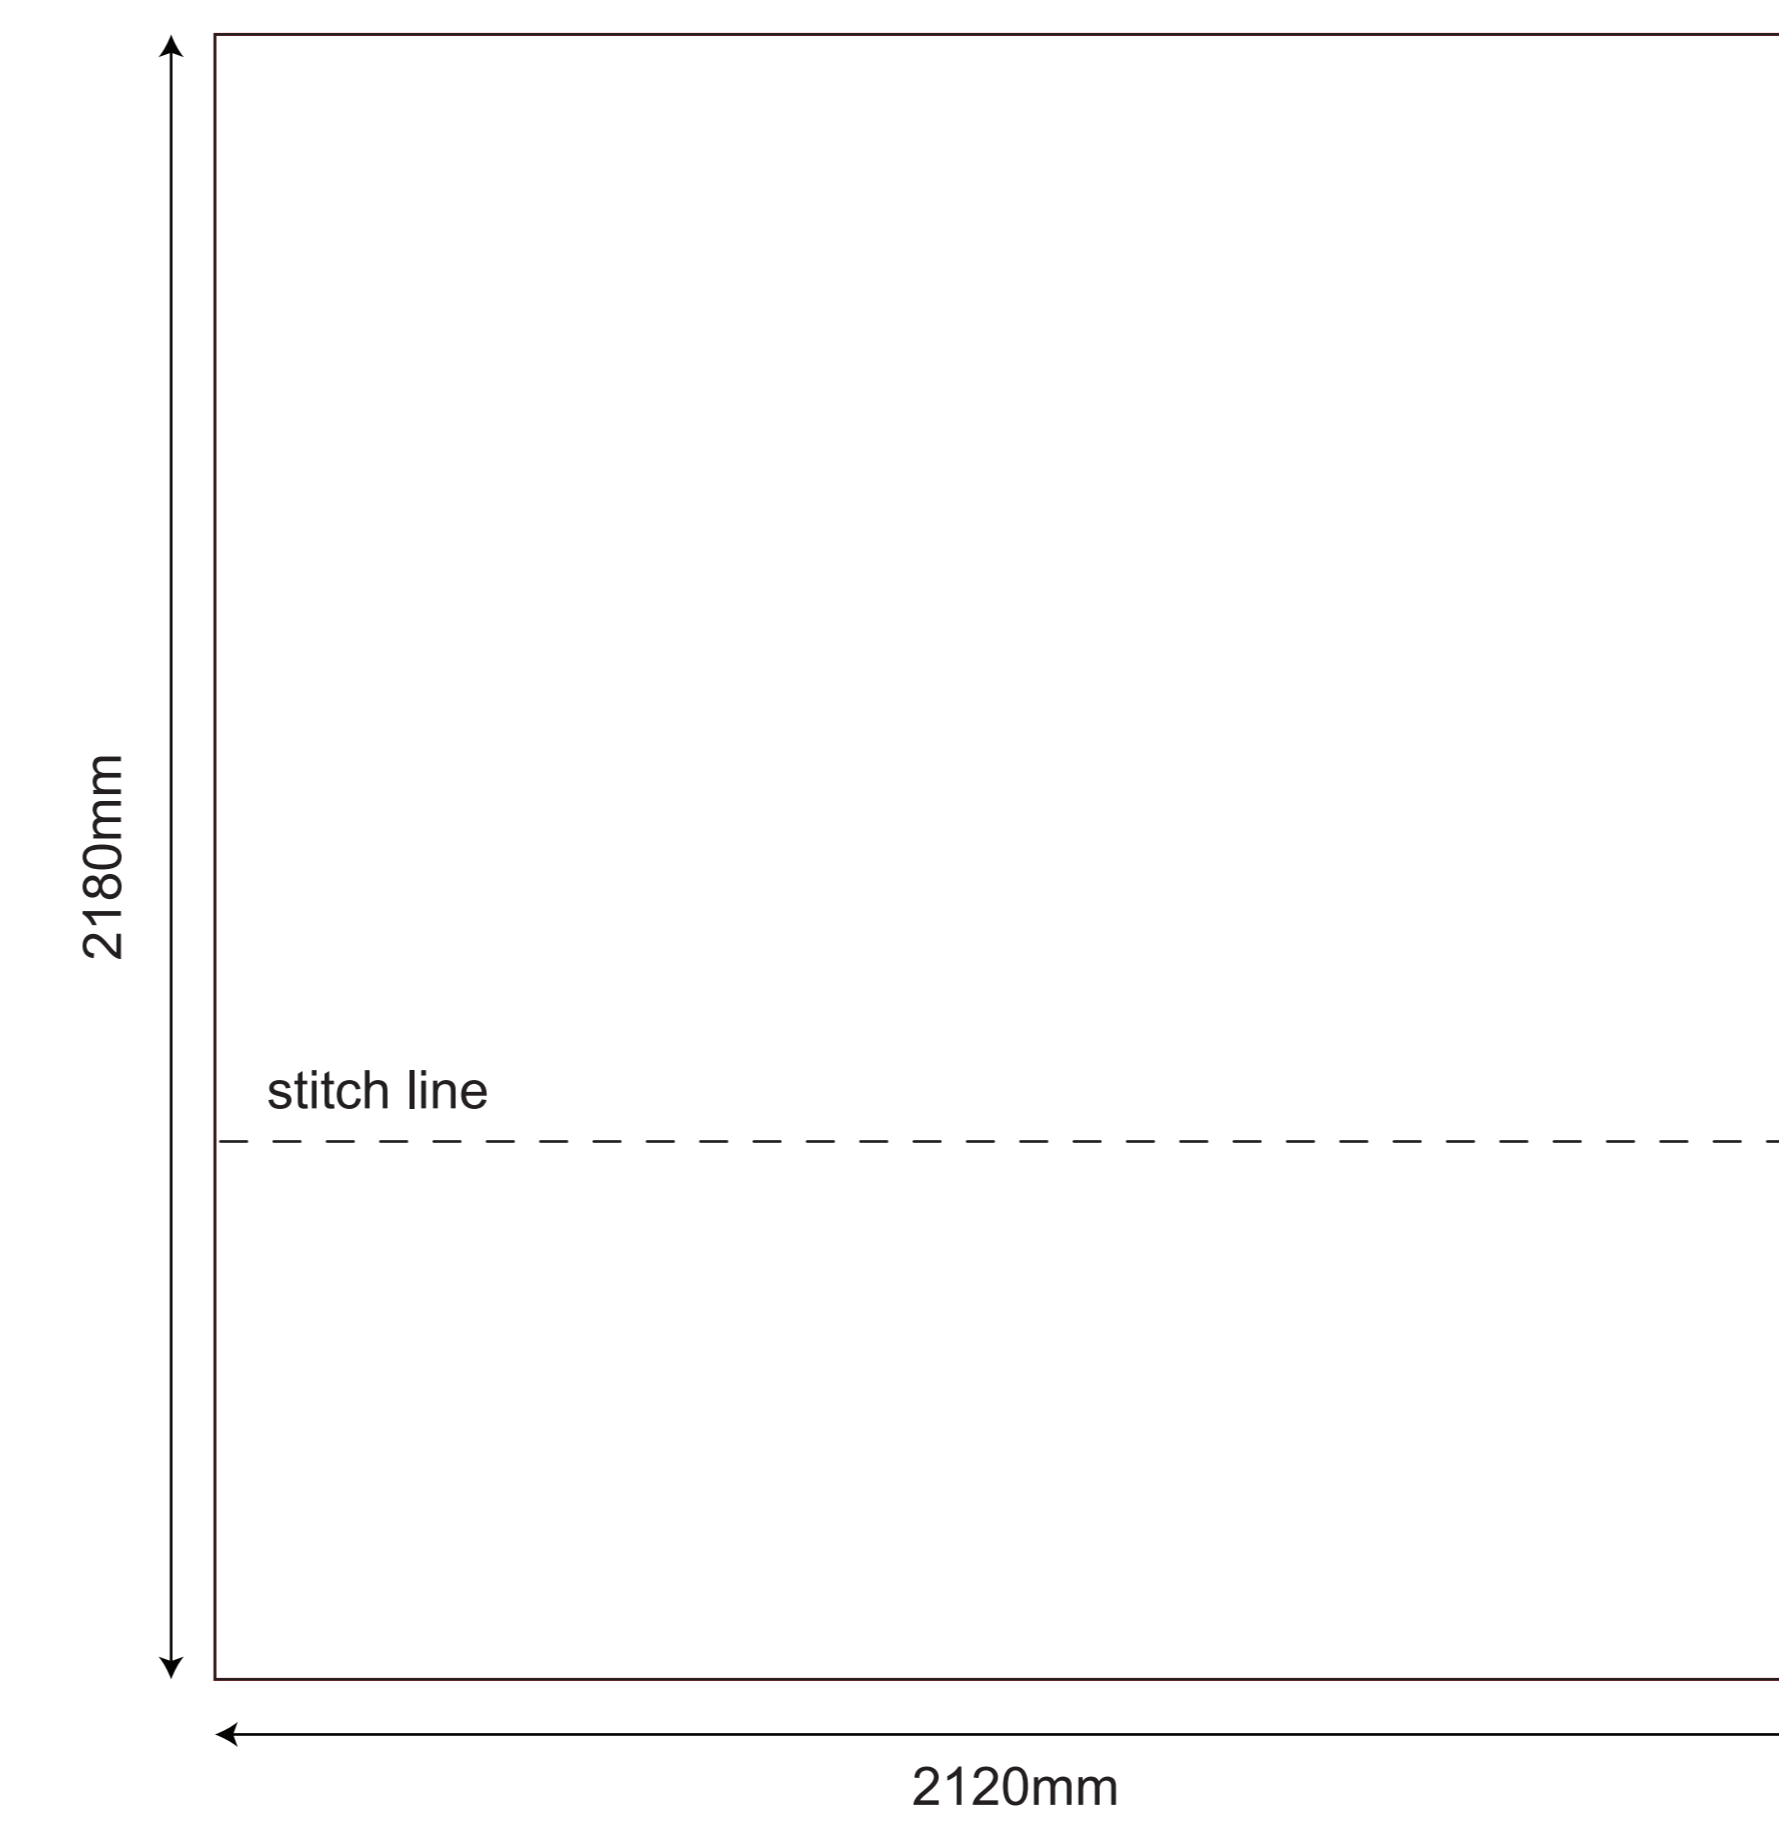

# 2x2 Rhino Gazebo - Vision Plus Kit

OUTSIDE OF THE GAZEBO - LEFT SIDE

OUTSIDE OF THE GAZEBO - RIGHT SIDE

OUTSIDE OF THE GAZEBO - BACK SIDE

OUTSIDE OF THE GAZEBO - FRONT SIDE

INSIDE OF THE GAZEBO - BACK WALL

OUTSIDE OF THE GAZEBO - HALF WALL LEFT

OUTSIDE OF THE GAZEBO - HALF WALL RIGHT

INSIDE OF THE GAZEBO - HALF WALL LEFT

INSIDE OF THE GAZEBO - HALF WALL RIGHT