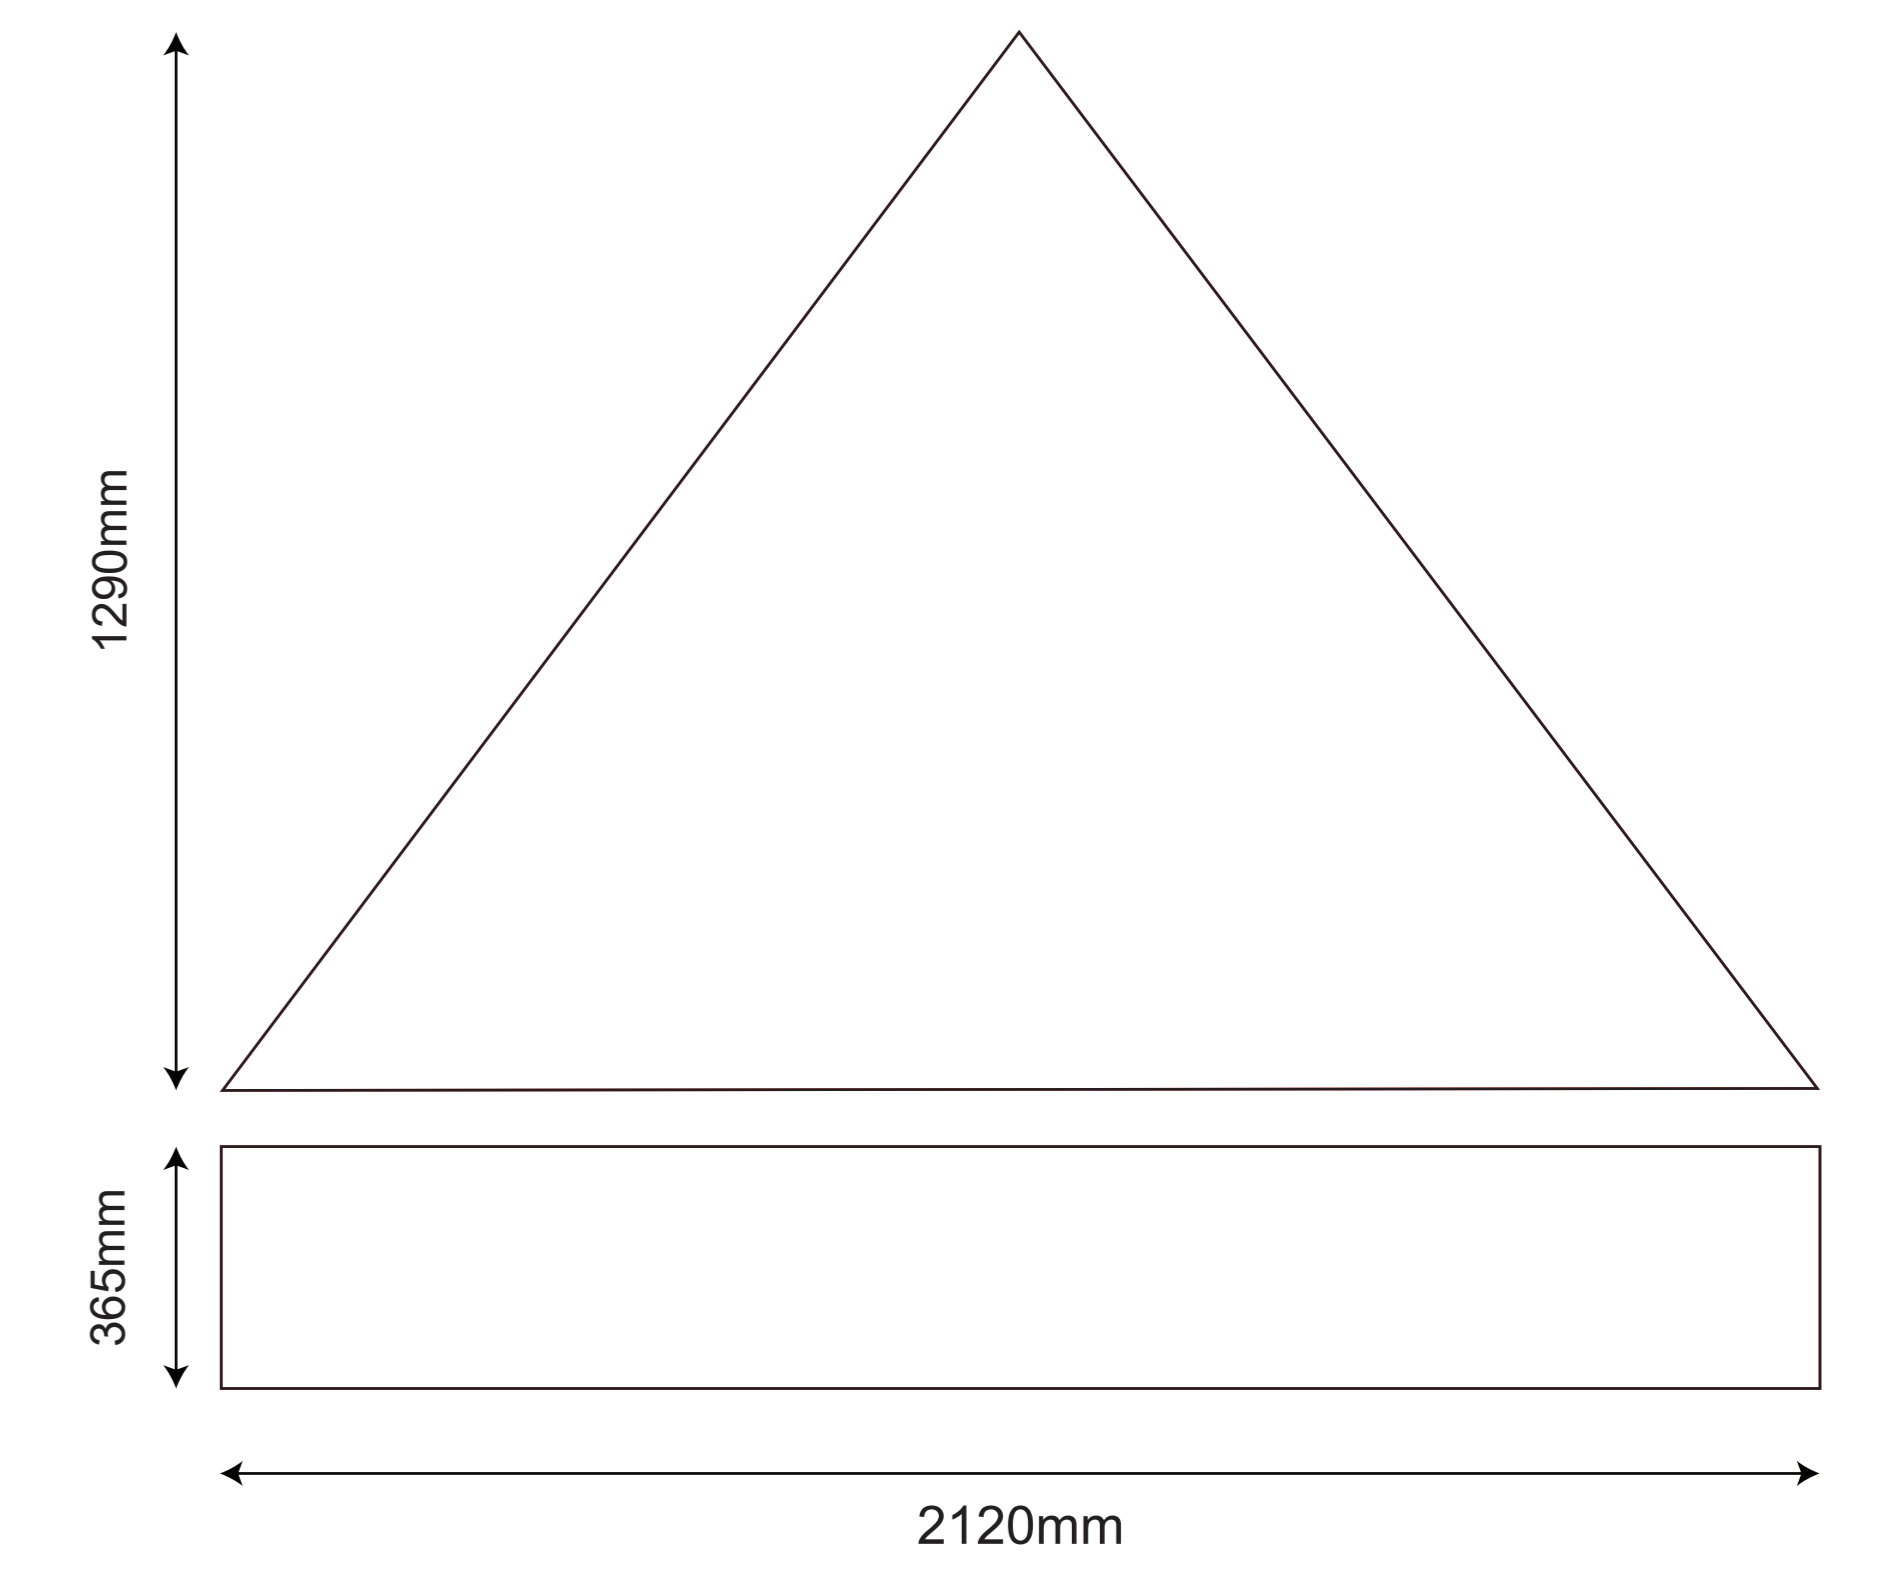

# 2x2 Rhino Gazebo - Vision Plus Kit

OUTSIDE OF THE GAZEBO - LEFT SIDE

OUTSIDE OF THE GAZEBO - RIGHT SIDE

OUTSIDE OF THE GAZEBO - BACK SIDE

OUTSIDE OF THE GAZEBO - FRONT SIDE

INSIDE OF THE GAZEBO - BACK WALL

OUTSIDE OF THE GAZEBO - HALF WALL LEFT

OUTSIDE OF THE GAZEBO - HALF WALL RIGHT

INSIDE OF THE GAZEBO - HALF WALL LEFT

INSIDE OF THE GAZEBO - HALF WALL RIGHT