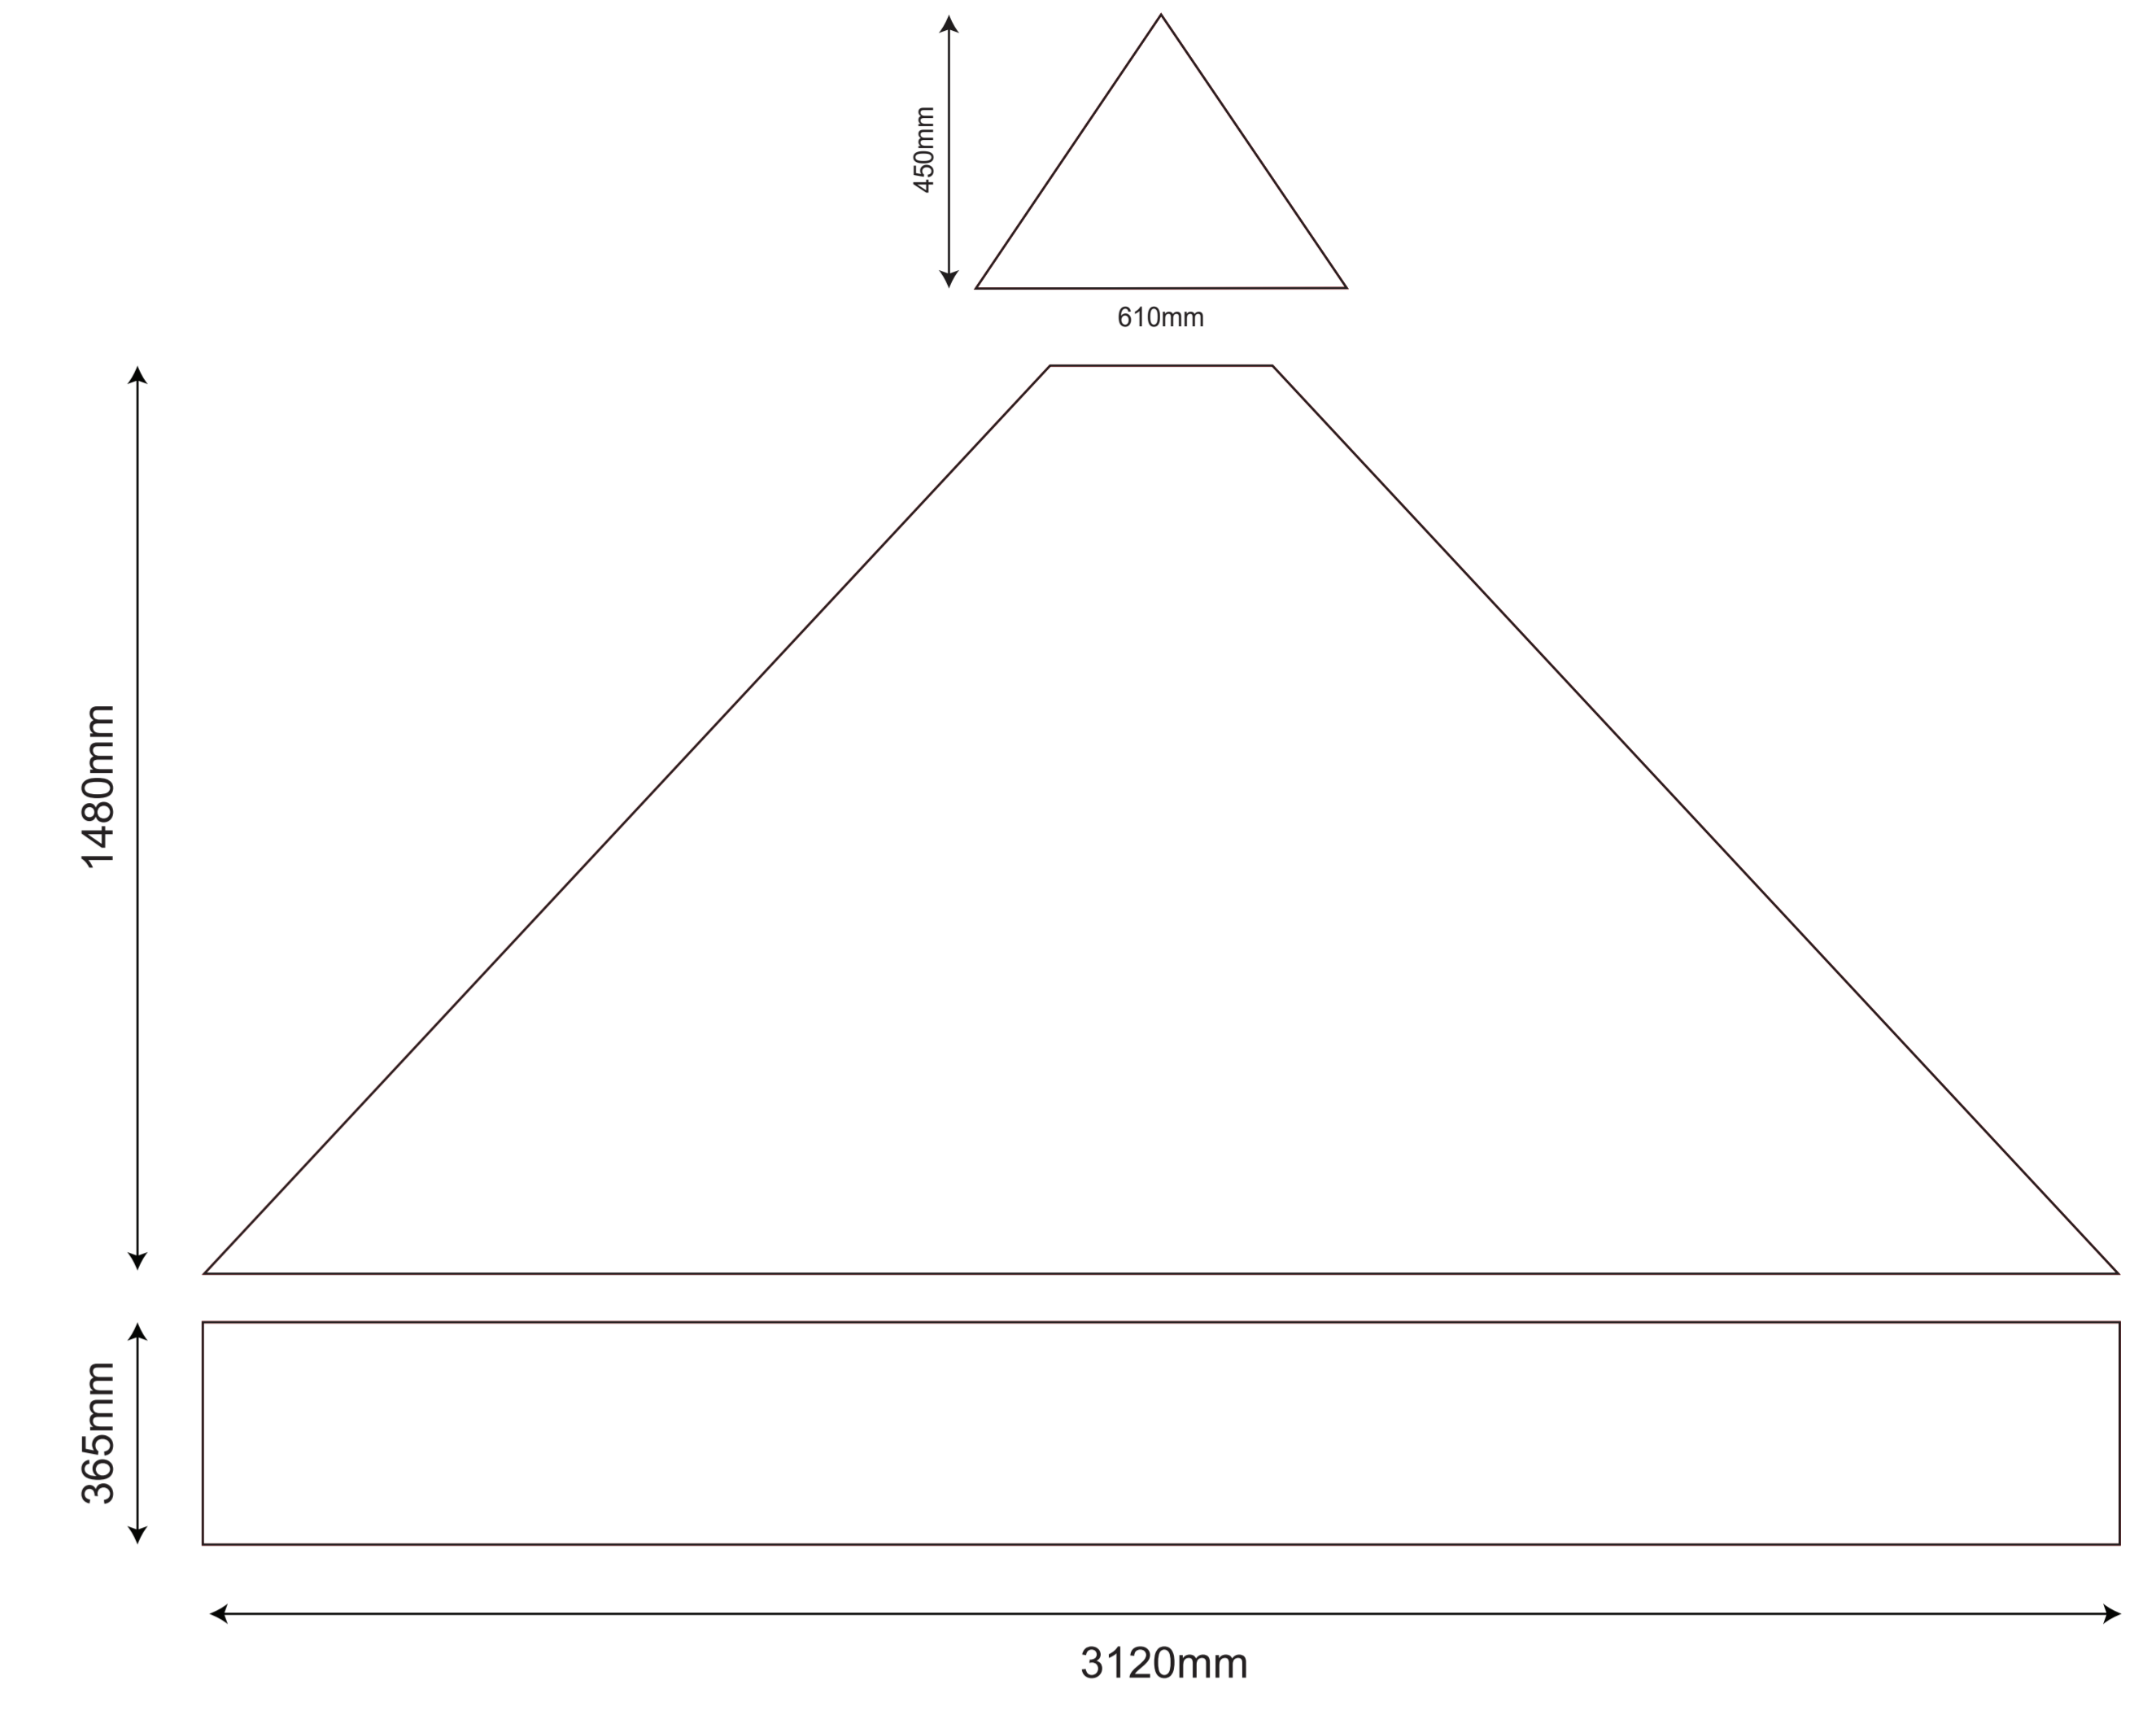

3x3 Rhino Gazebo - Daylight Kit

OUTSIDE OF THE GAZEBO - LEFT SIDE

OUTSIDE OF THE GAZEBO - RIGHT SIDE

OUTSIDE OF THE GAZEBO - BACK SIDE

OUTSIDE OF THE GAZEBO - FRONT SIDE

INSIDE OF THE GAZEBO - BACK WALL

OUTSIDE OF THE GAZEBO - LEFT SIDE - half wall

OUTSIDE OF THE GAZEBO - RIGHT SIDE - half wall

INSIDE OF THE GAZEBO - LEFT SIDE - half wall

INSIDE OF THE GAZEBO - RIGHT SIDE - half wall