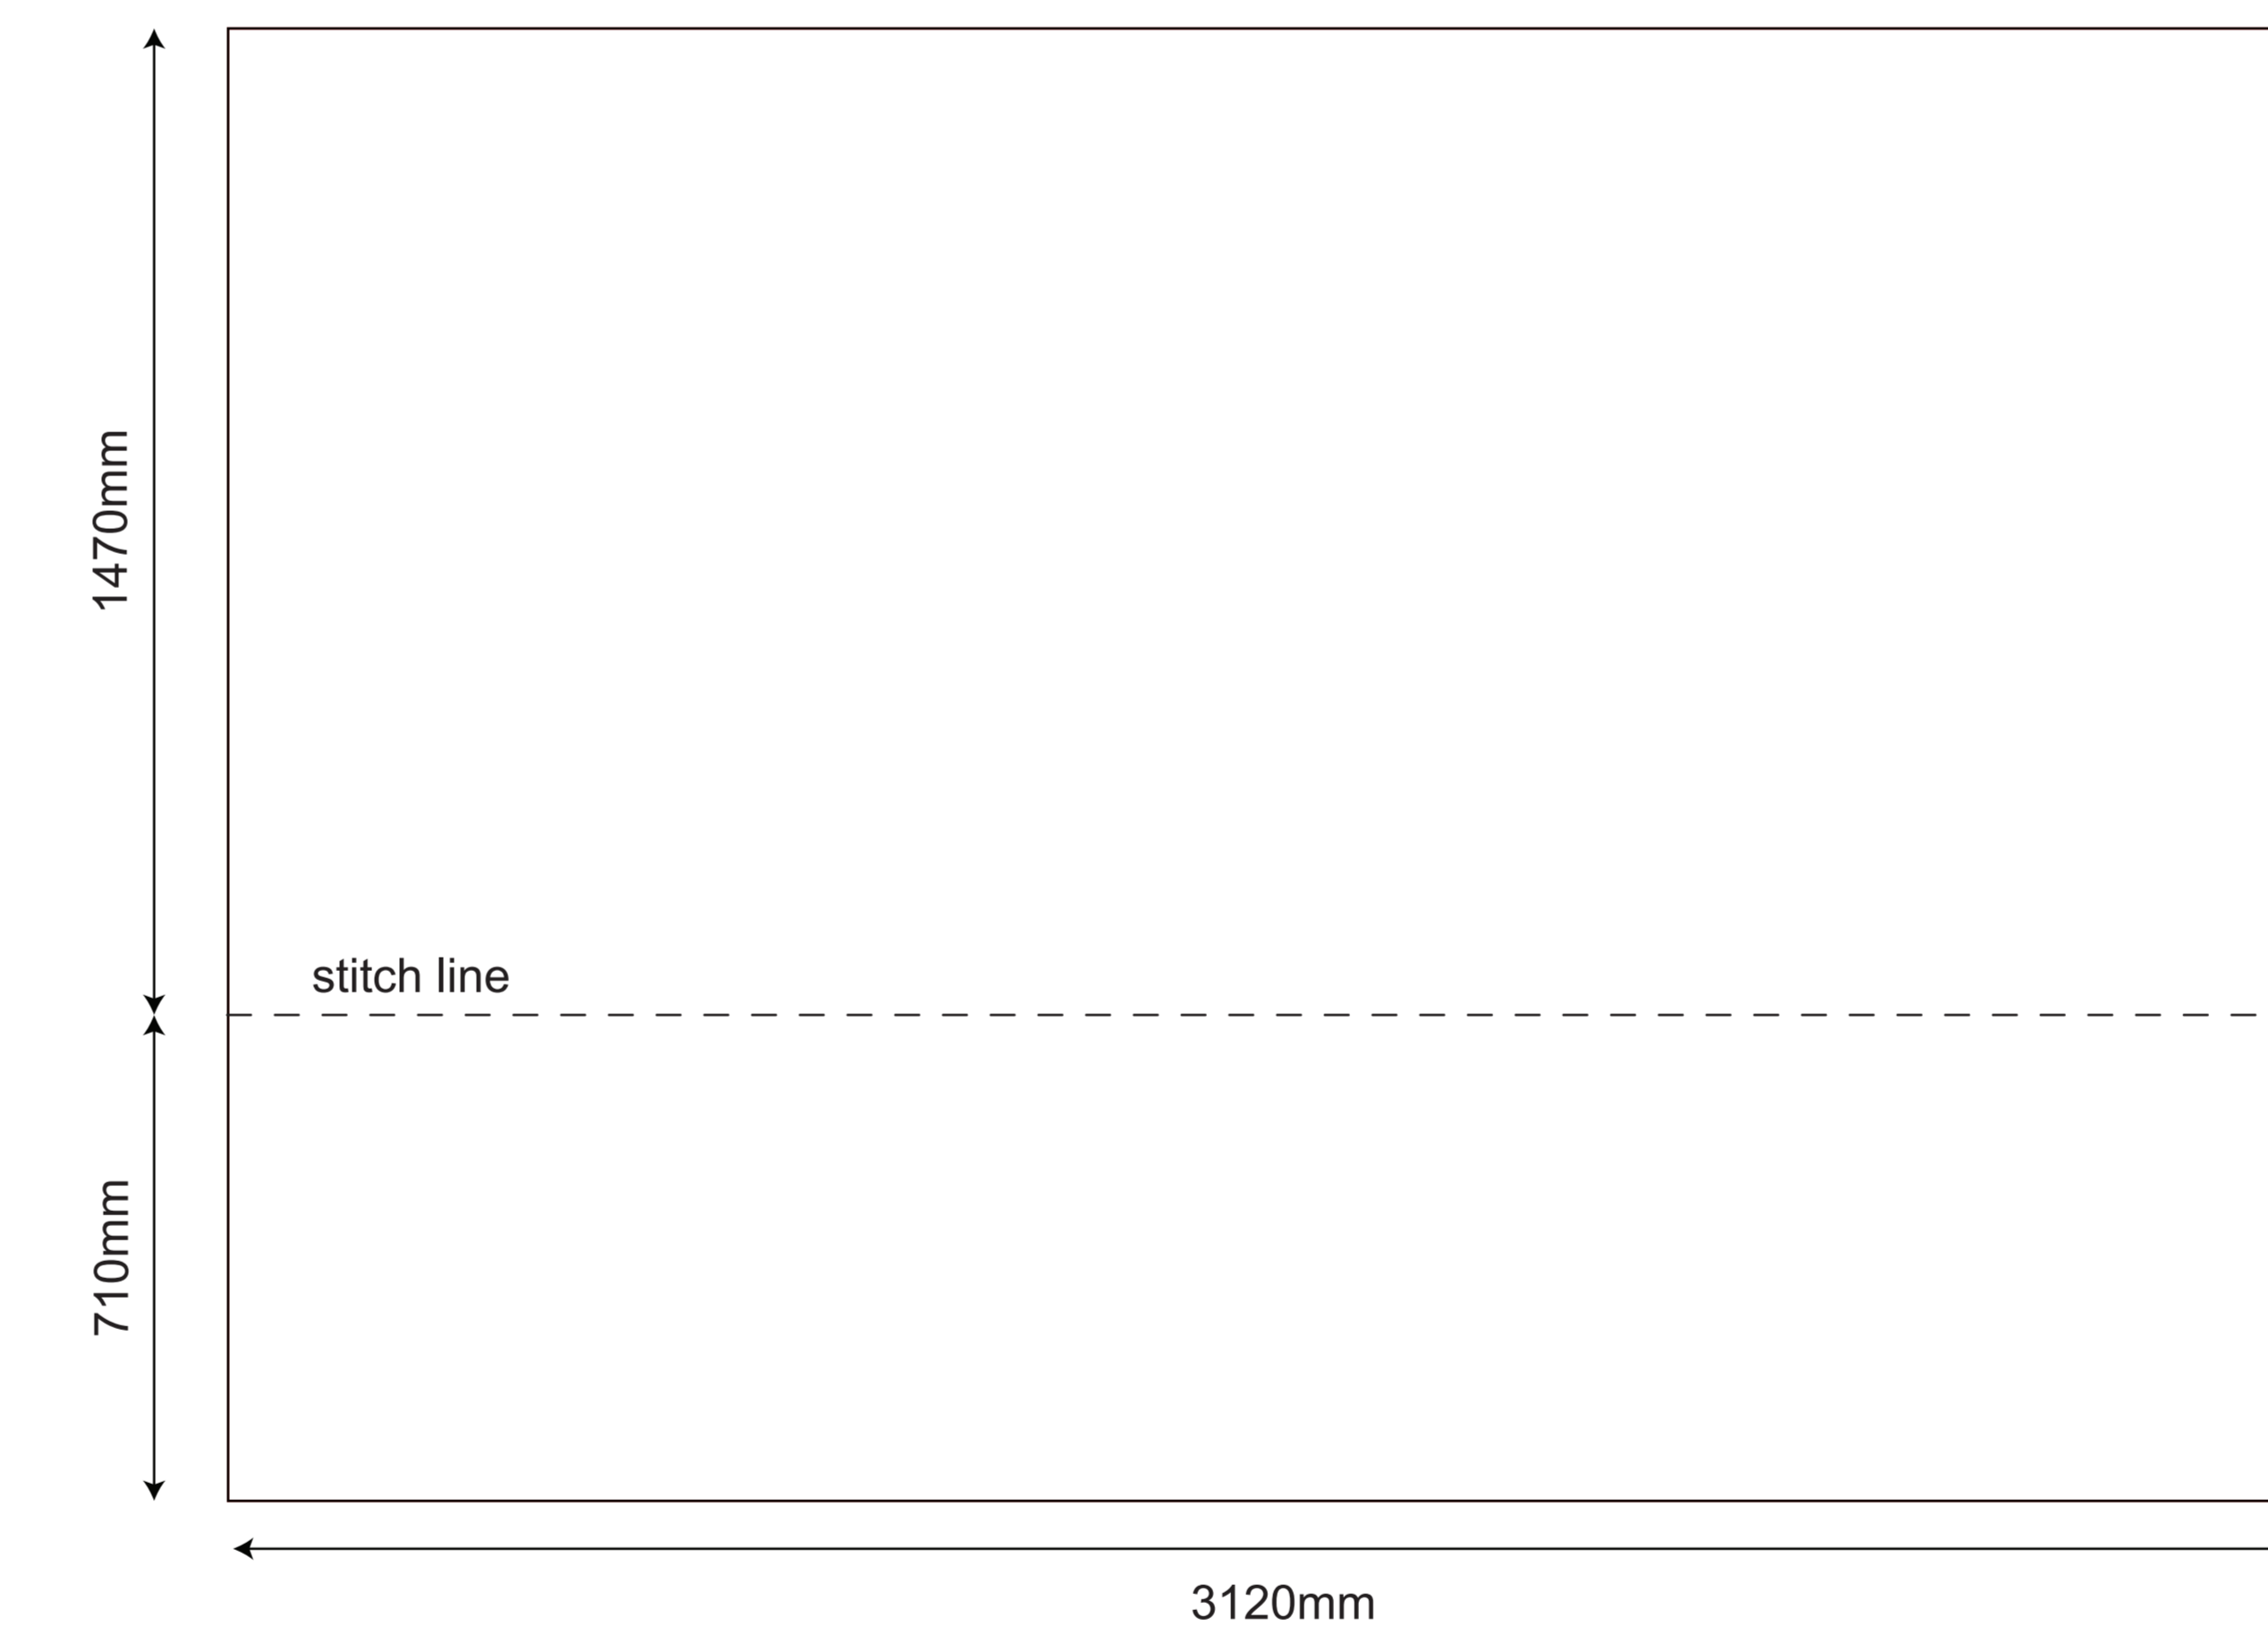

3x3 Rhino Gazebo - Daylight Kit

OUTSIDE OF THE GAZEBO - LEFT SIDE

OUTSIDE OF THE GAZEBO - RIGHT SIDE

OUTSIDE OF THE GAZEBO - BACK SIDE

OUTSIDE OF THE GAZEBO - FRONT SIDE

INSIDE OF THE GAZEBO - BACK WALL

OUTSIDE OF THE GAZEBO - LEFT SIDE - half wall

OUTSIDE OF THE GAZEBO - RIGHT SIDE - half wall

INSIDE OF THE GAZEBO - LEFT SIDE - half wall

INSIDE OF THE GAZEBO - RIGHT SIDE - half wall