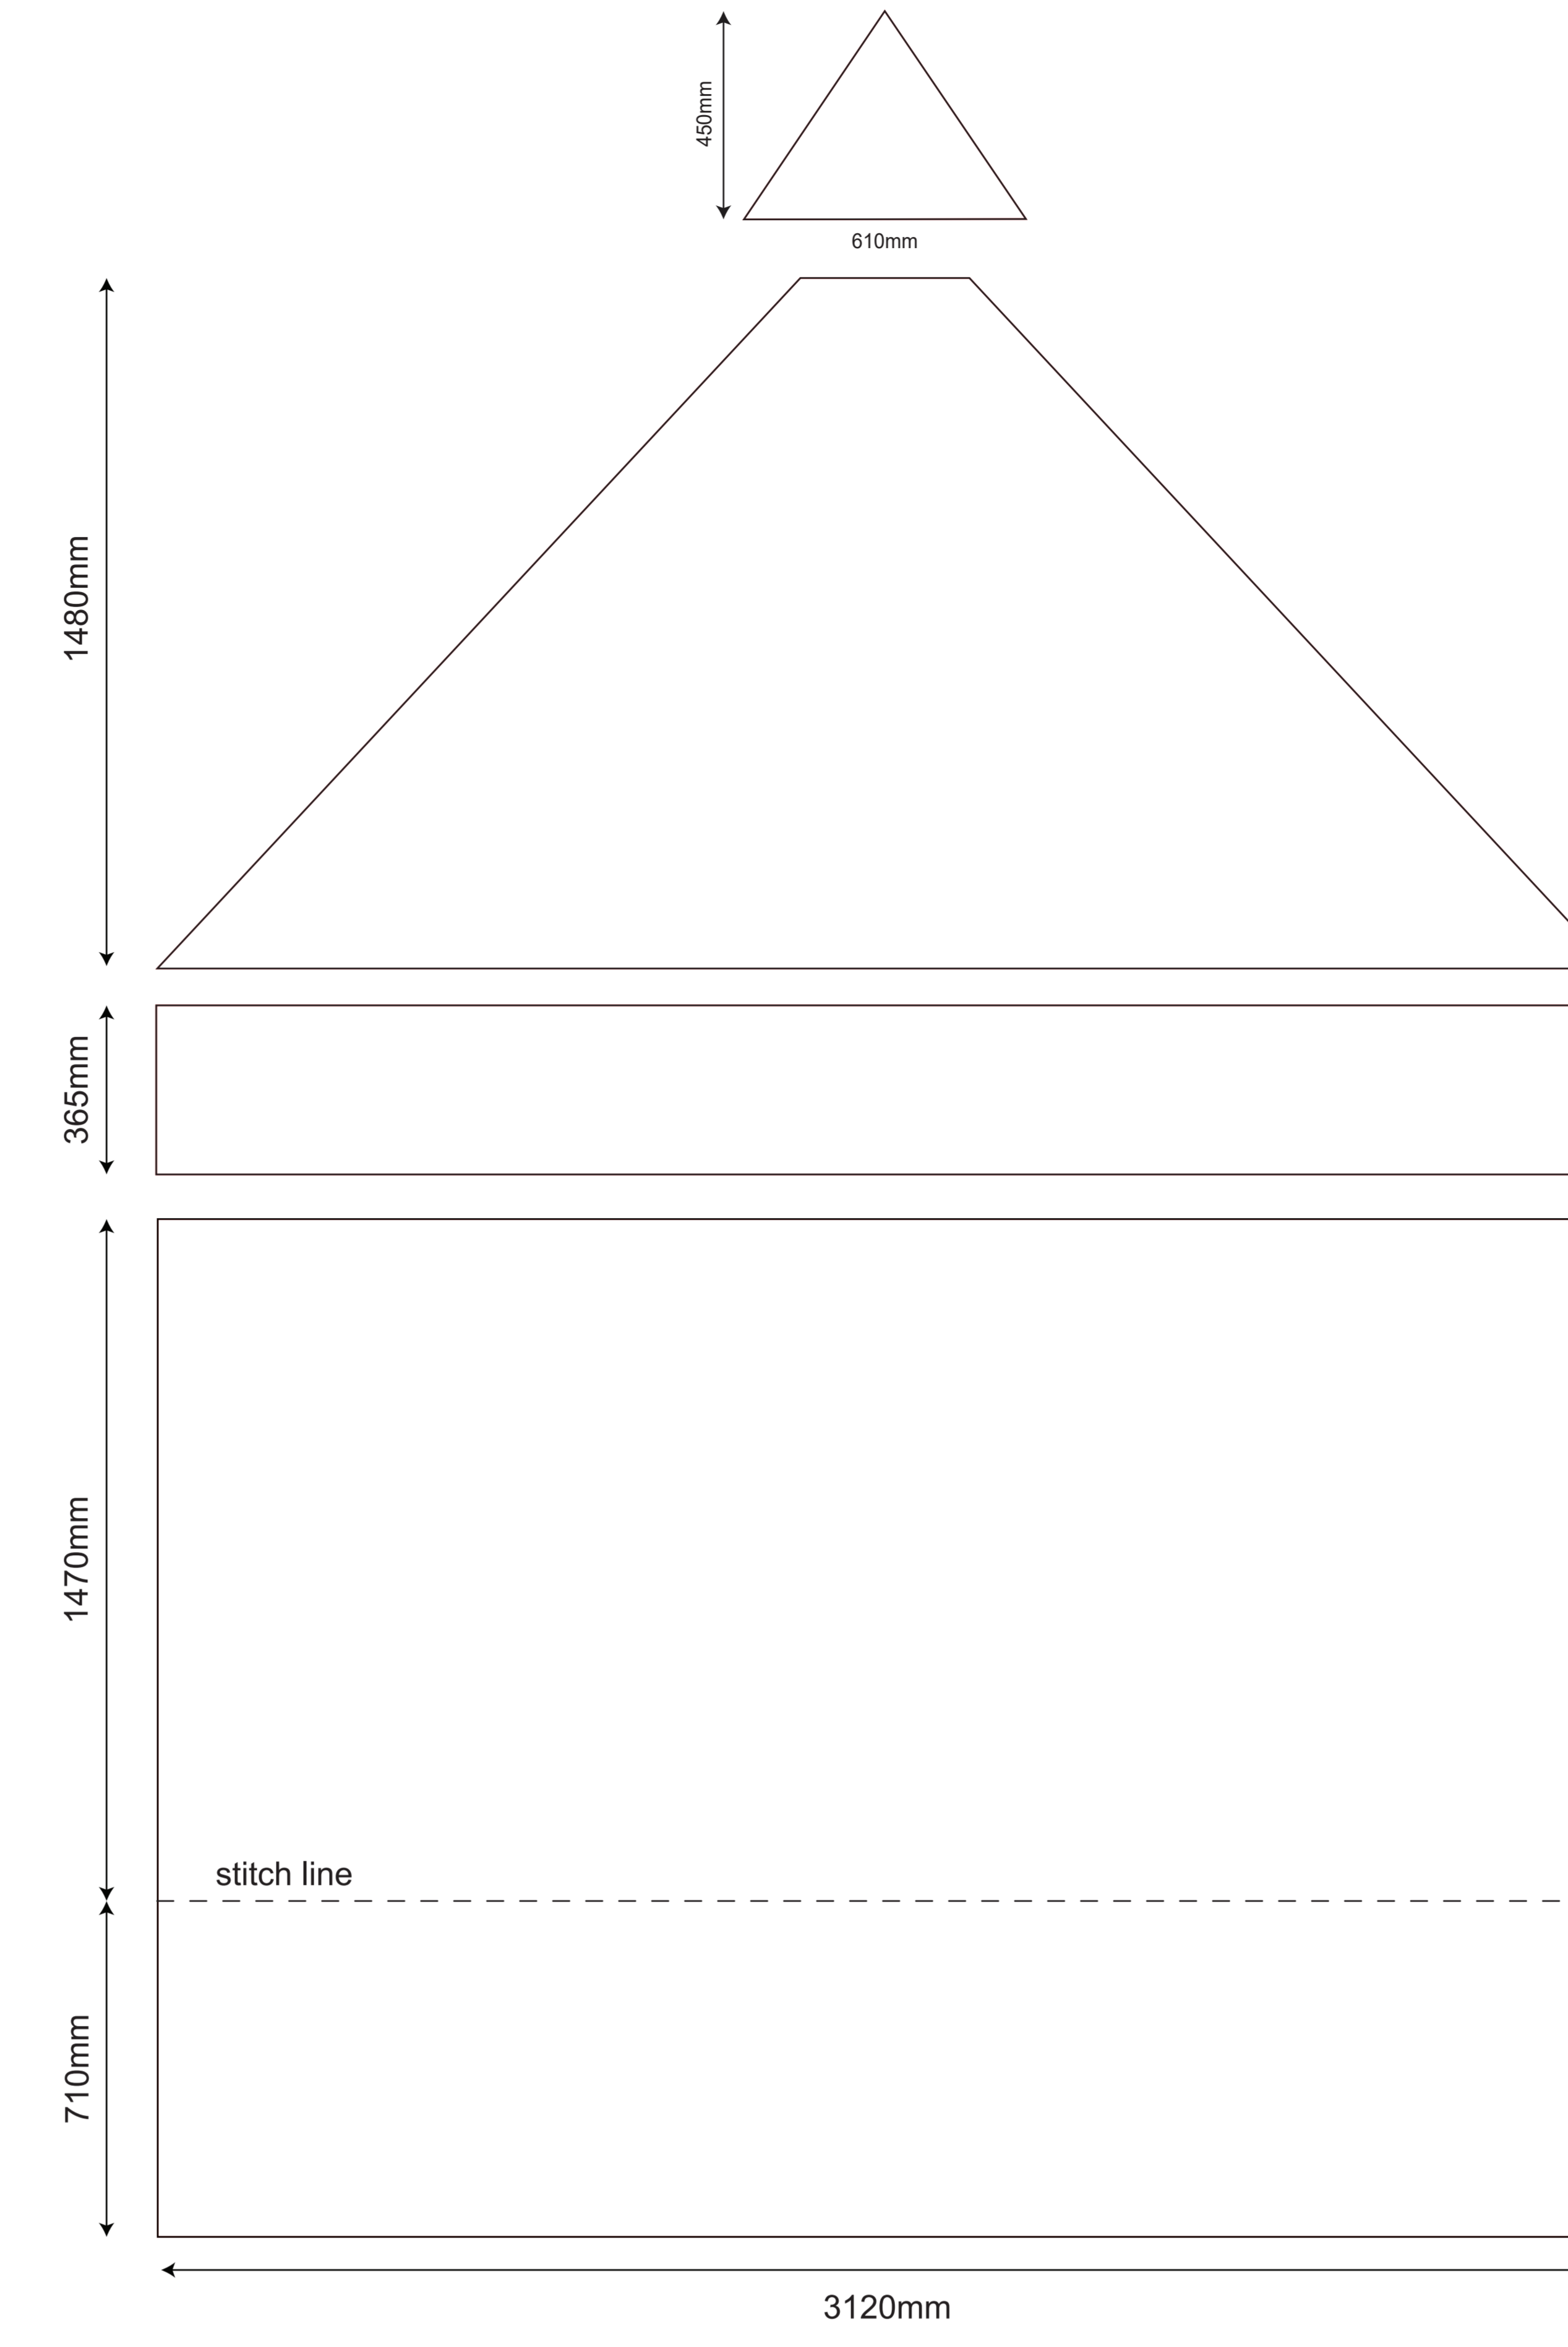

3x3 Rhino Gazebo - Daylight Kit

OUTSIDE OF THE GAZEBO - LEFT SIDE

OUTSIDE OF THE GAZEBO - RIGHT SIDE

OUTSIDE OF THE GAZEBO - BACK SIDE

OUTSIDE OF THE GAZEBO - FRONT SIDE

INSIDE OF THE GAZEBO - BACK WALL

OUTSIDE OF THE GAZEBO - LEFT SIDE - half wall

OUTSIDE OF THE GAZEBO - RIGHT SIDE - half wall

INSIDE OF THE GAZEBO - LEFT SIDE - half wall

INSIDE OF THE GAZEBO - RIGHT SIDE - half wall