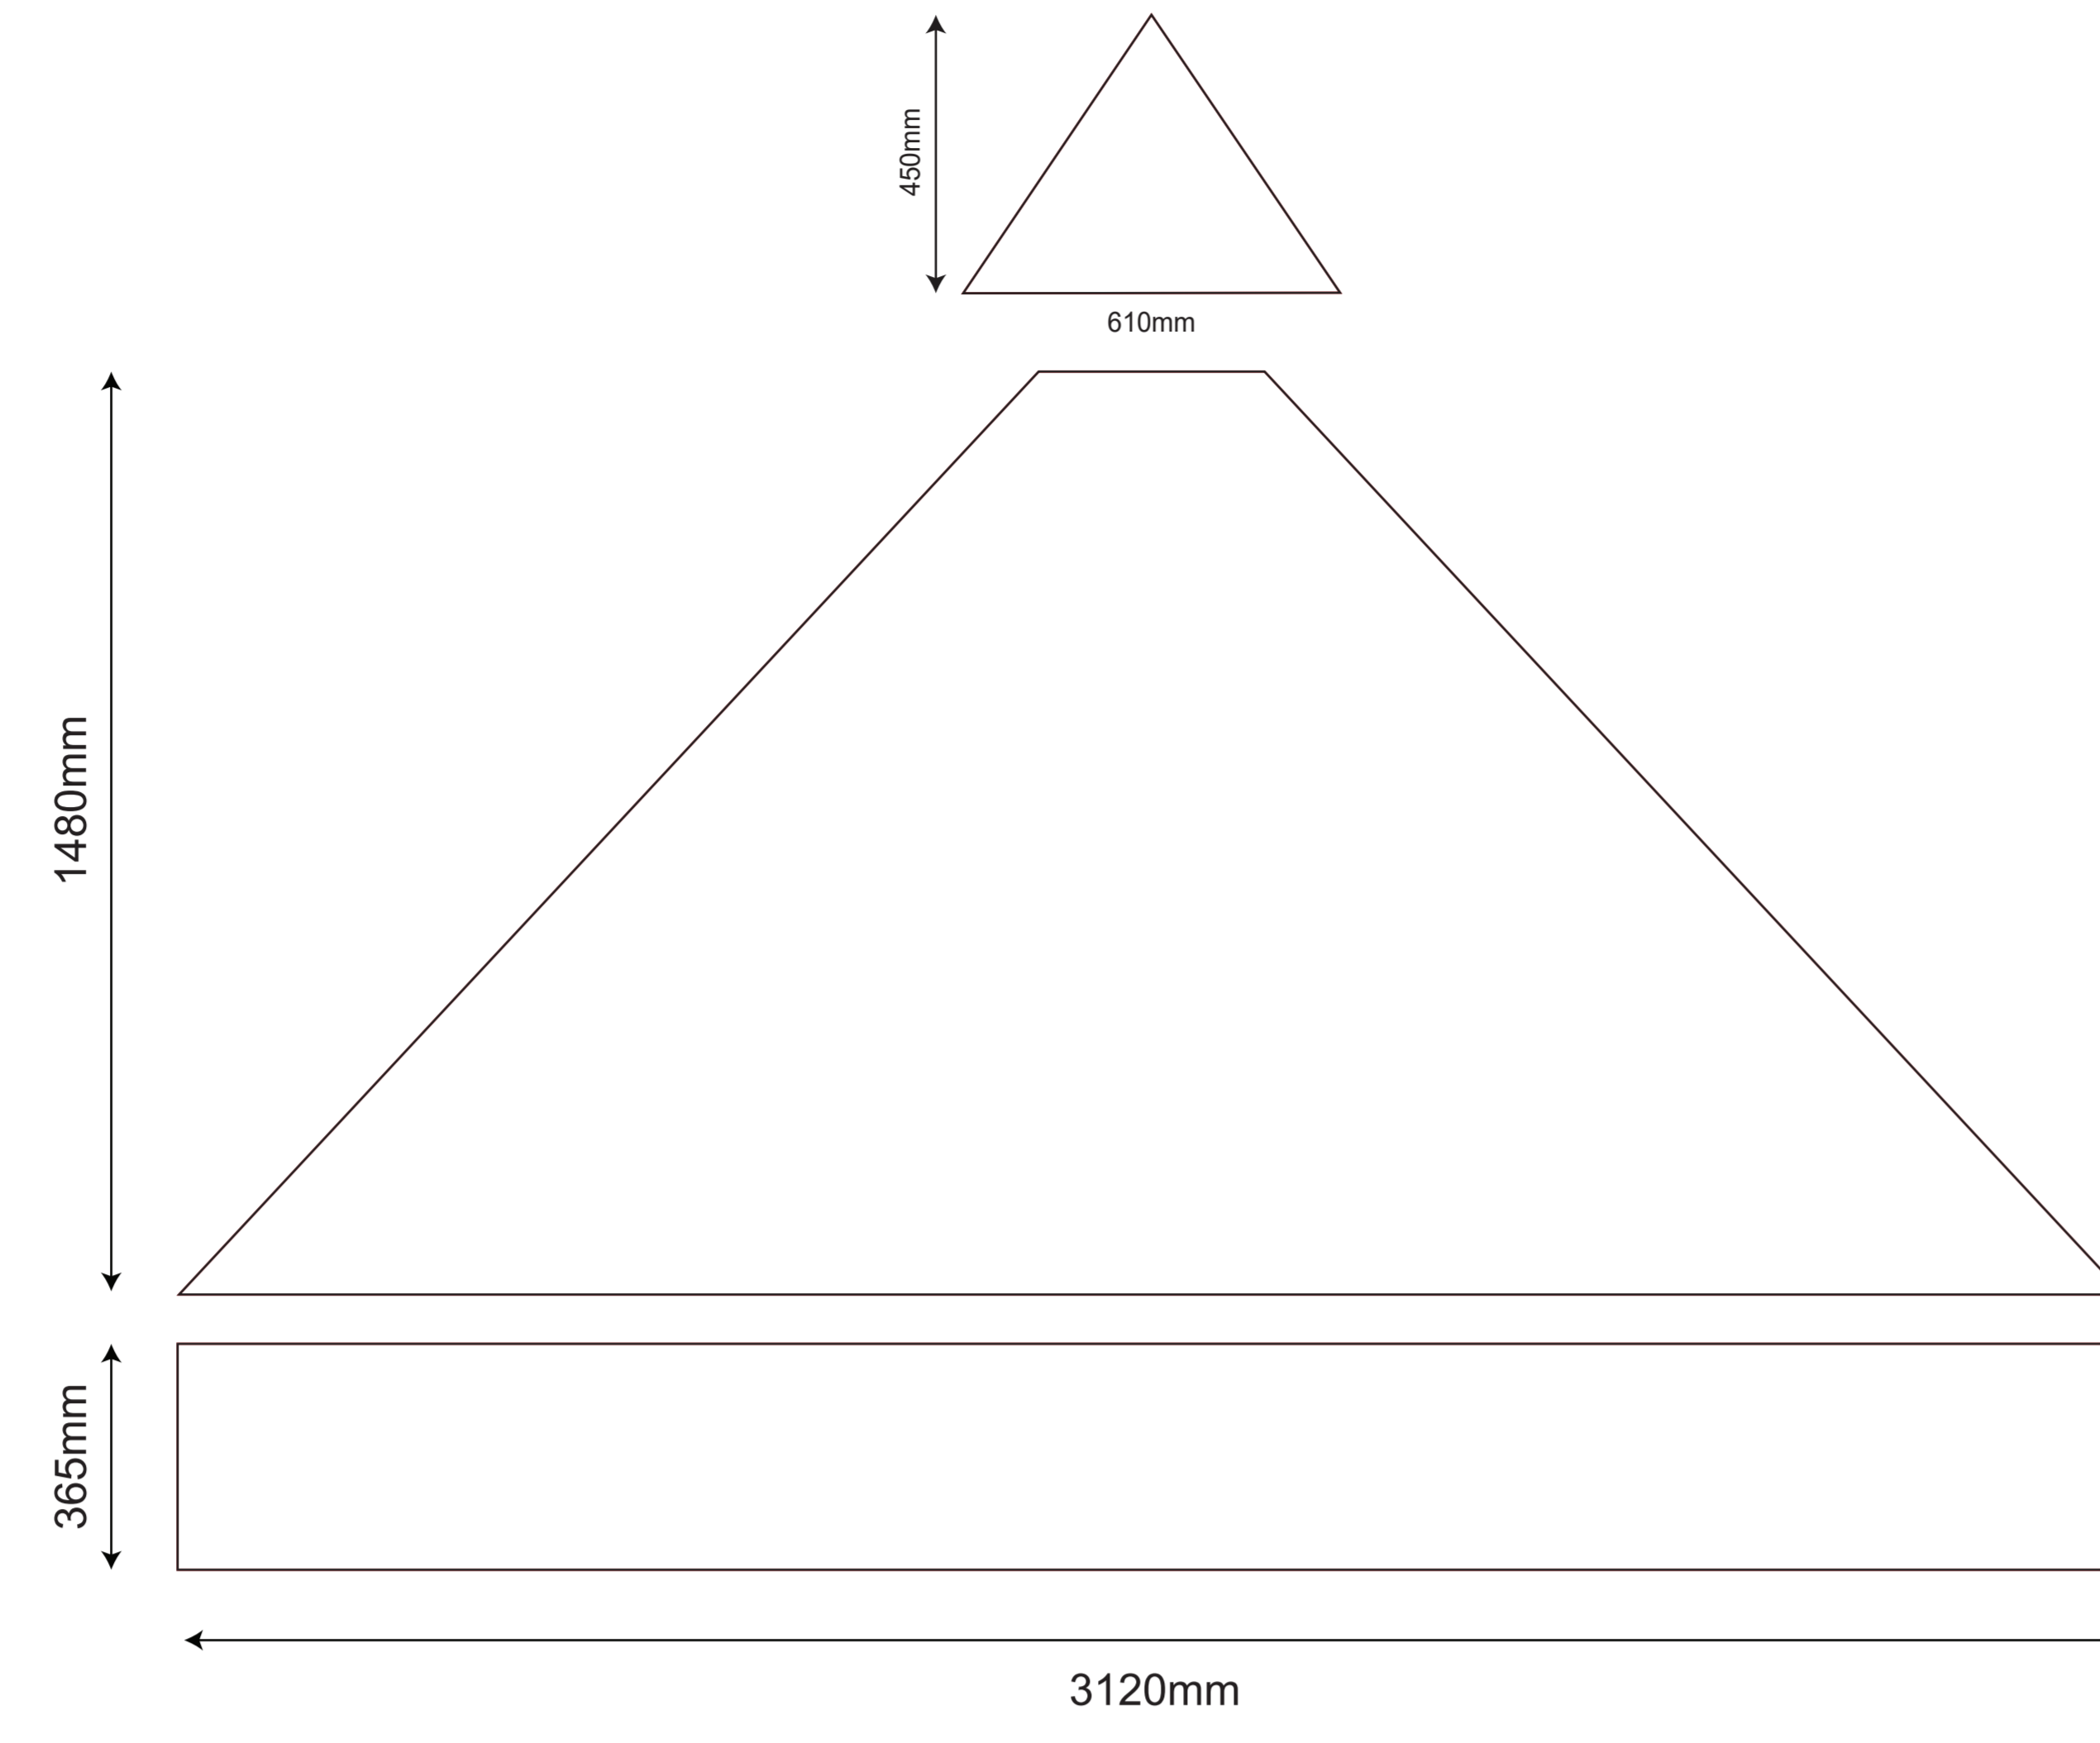

3x3 Rhino Gazebo - Daylight Kit

OUTSIDE OF THE GAZEBO - LEFT SIDE

OUTSIDE OF THE GAZEBO - RIGHT SIDE

OUTSIDE OF THE GAZEBO - BACK SIDE

OUTSIDE OF THE GAZEBO - FRONT SIDE

INSIDE OF THE GAZEBO - BACK WALL

OUTSIDE OF THE GAZEBO - LEFT SIDE - half wall

OUTSIDE OF THE GAZEBO - RIGHT SIDE - half wall

INSIDE OF THE GAZEBO - LEFT SIDE - half wall

INSIDE OF THE GAZEBO - RIGHT SIDE - half wall