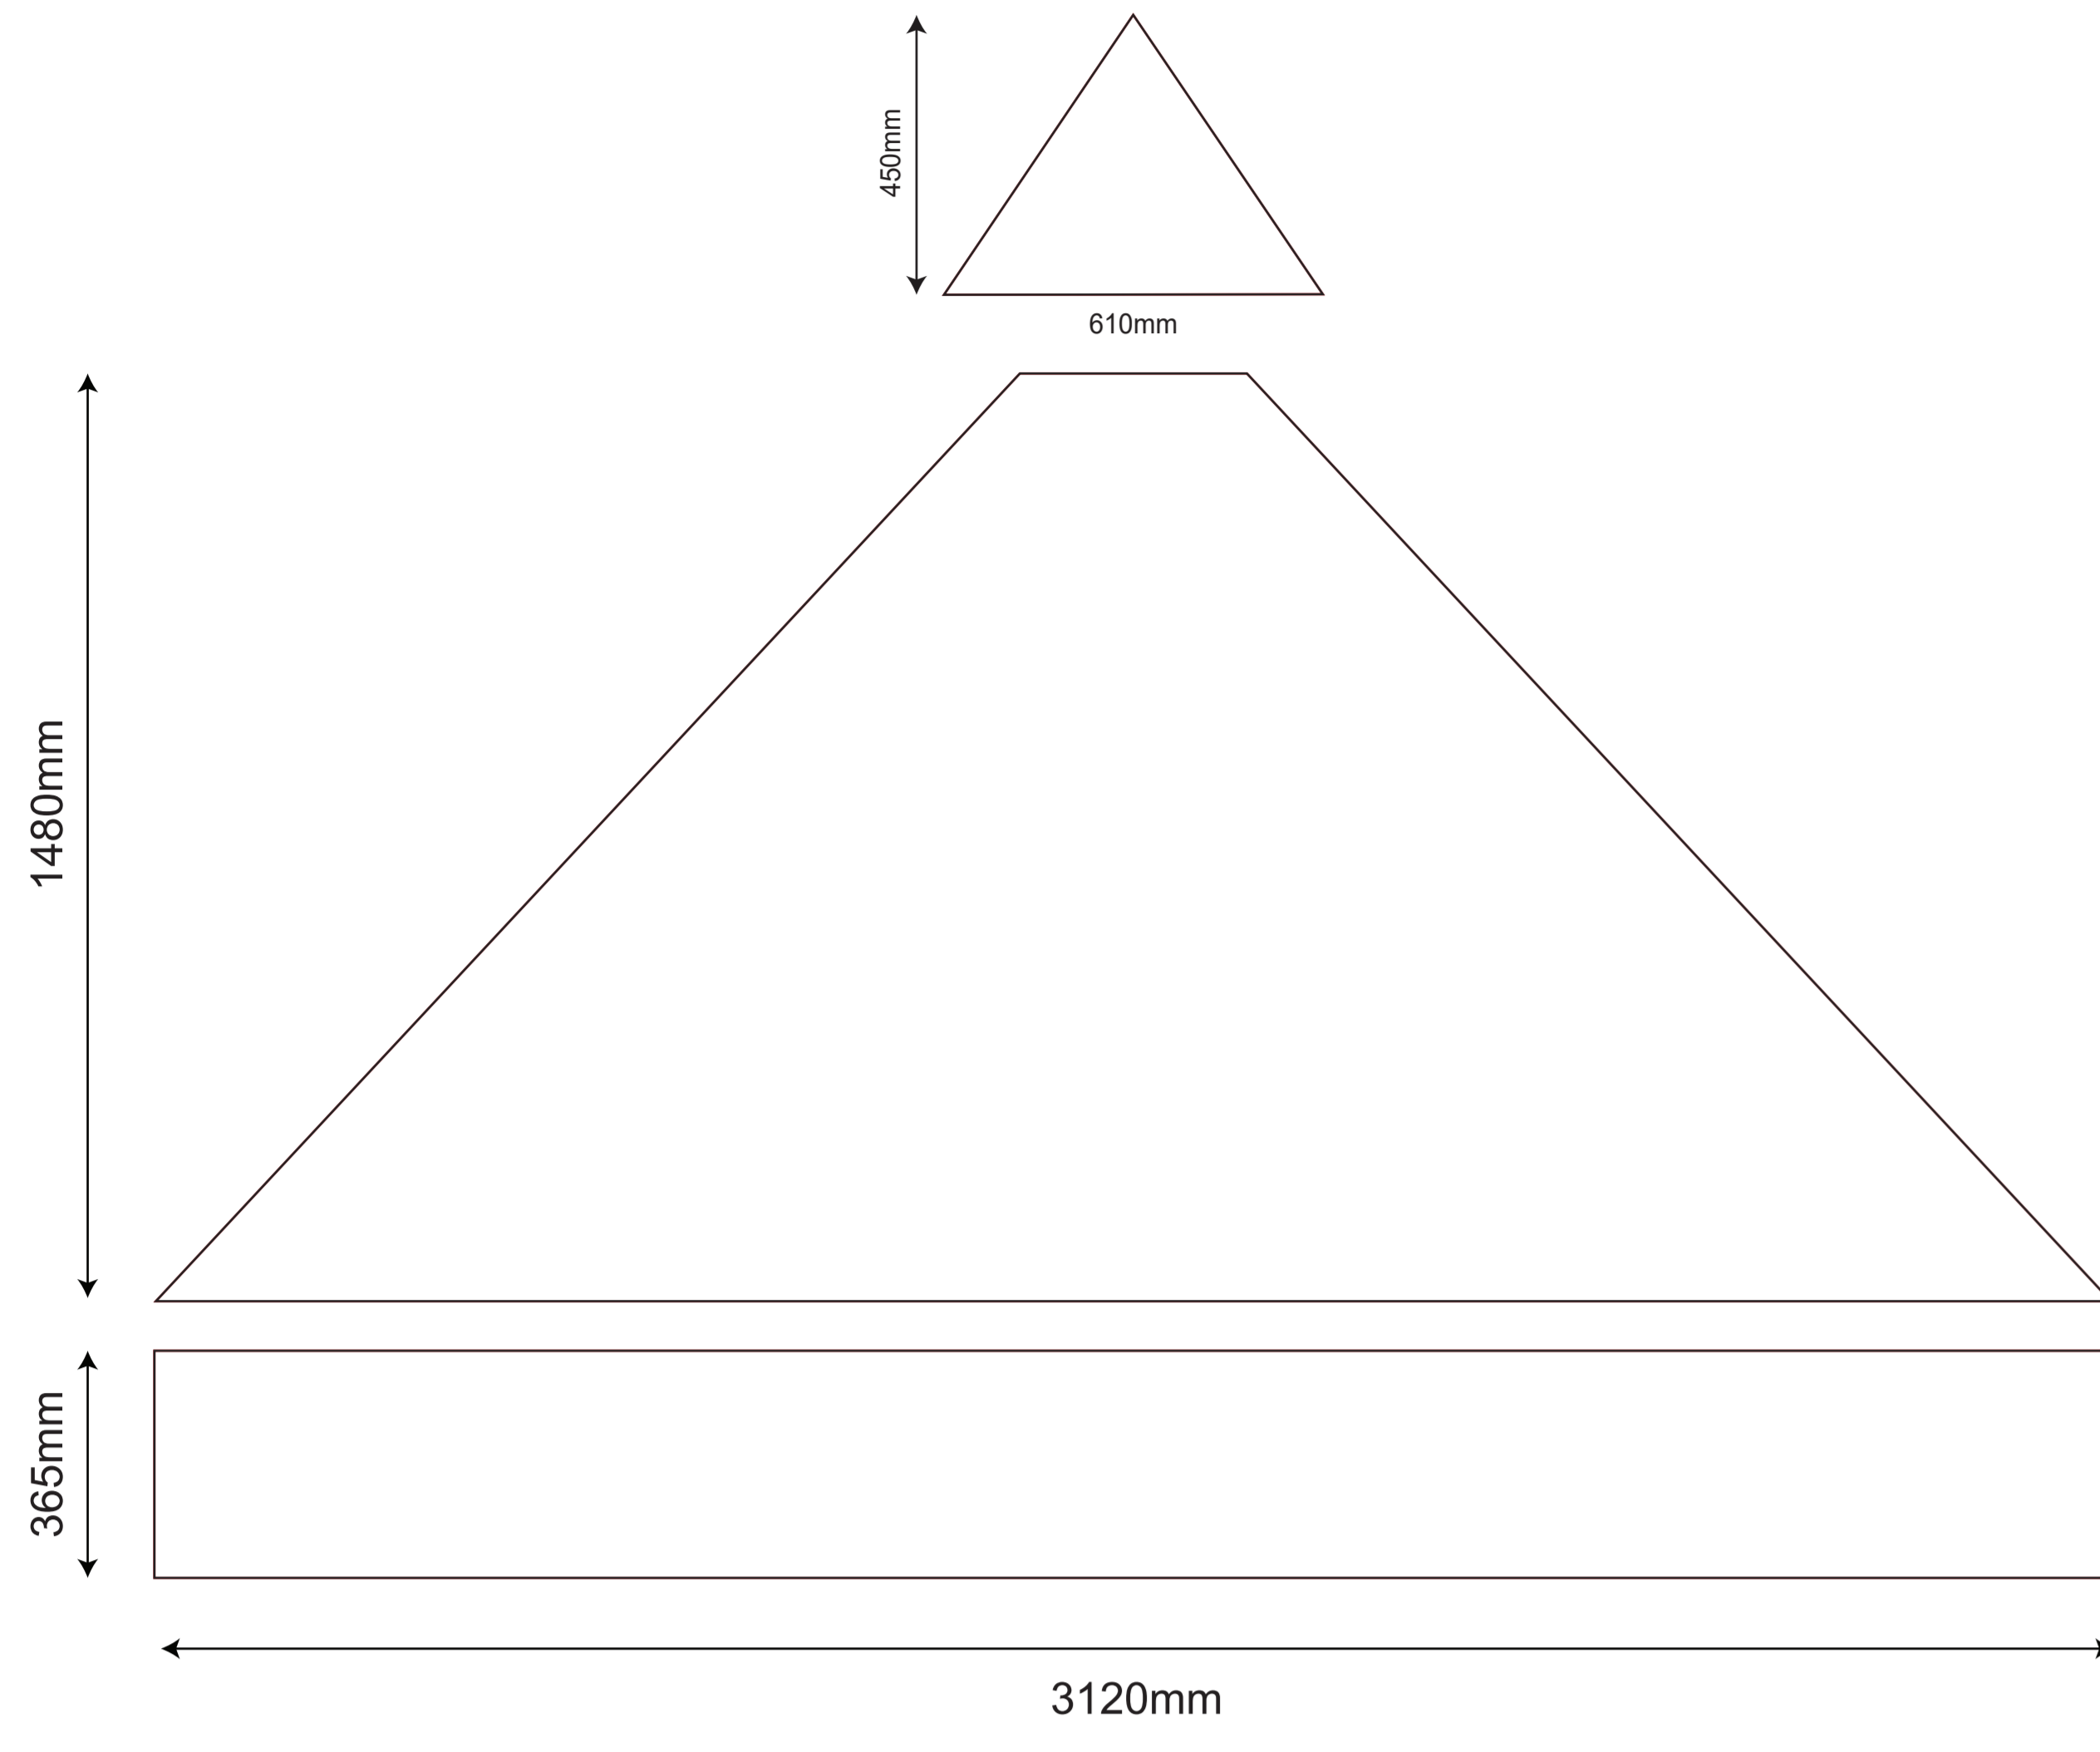

3x3 Rhino Gazebo - Daylight Kit

OUTSIDE OF THE GAZEBO - LEFT SIDE

OUTSIDE OF THE GAZEBO - RIGHT SIDE

OUTSIDE OF THE GAZEBO - BACK SIDE

OUTSIDE OF THE GAZEBO - FRONT SIDE

INSIDE OF THE GAZEBO - BACK WALL

OUTSIDE OF THE GAZEBO - LEFT SIDE - half wall

OUTSIDE OF THE GAZEBO - RIGHT SIDE - half wall

INSIDE OF THE GAZEBO - LEFT SIDE - half wall

INSIDE OF THE GAZEBO - RIGHT SIDE - half wall