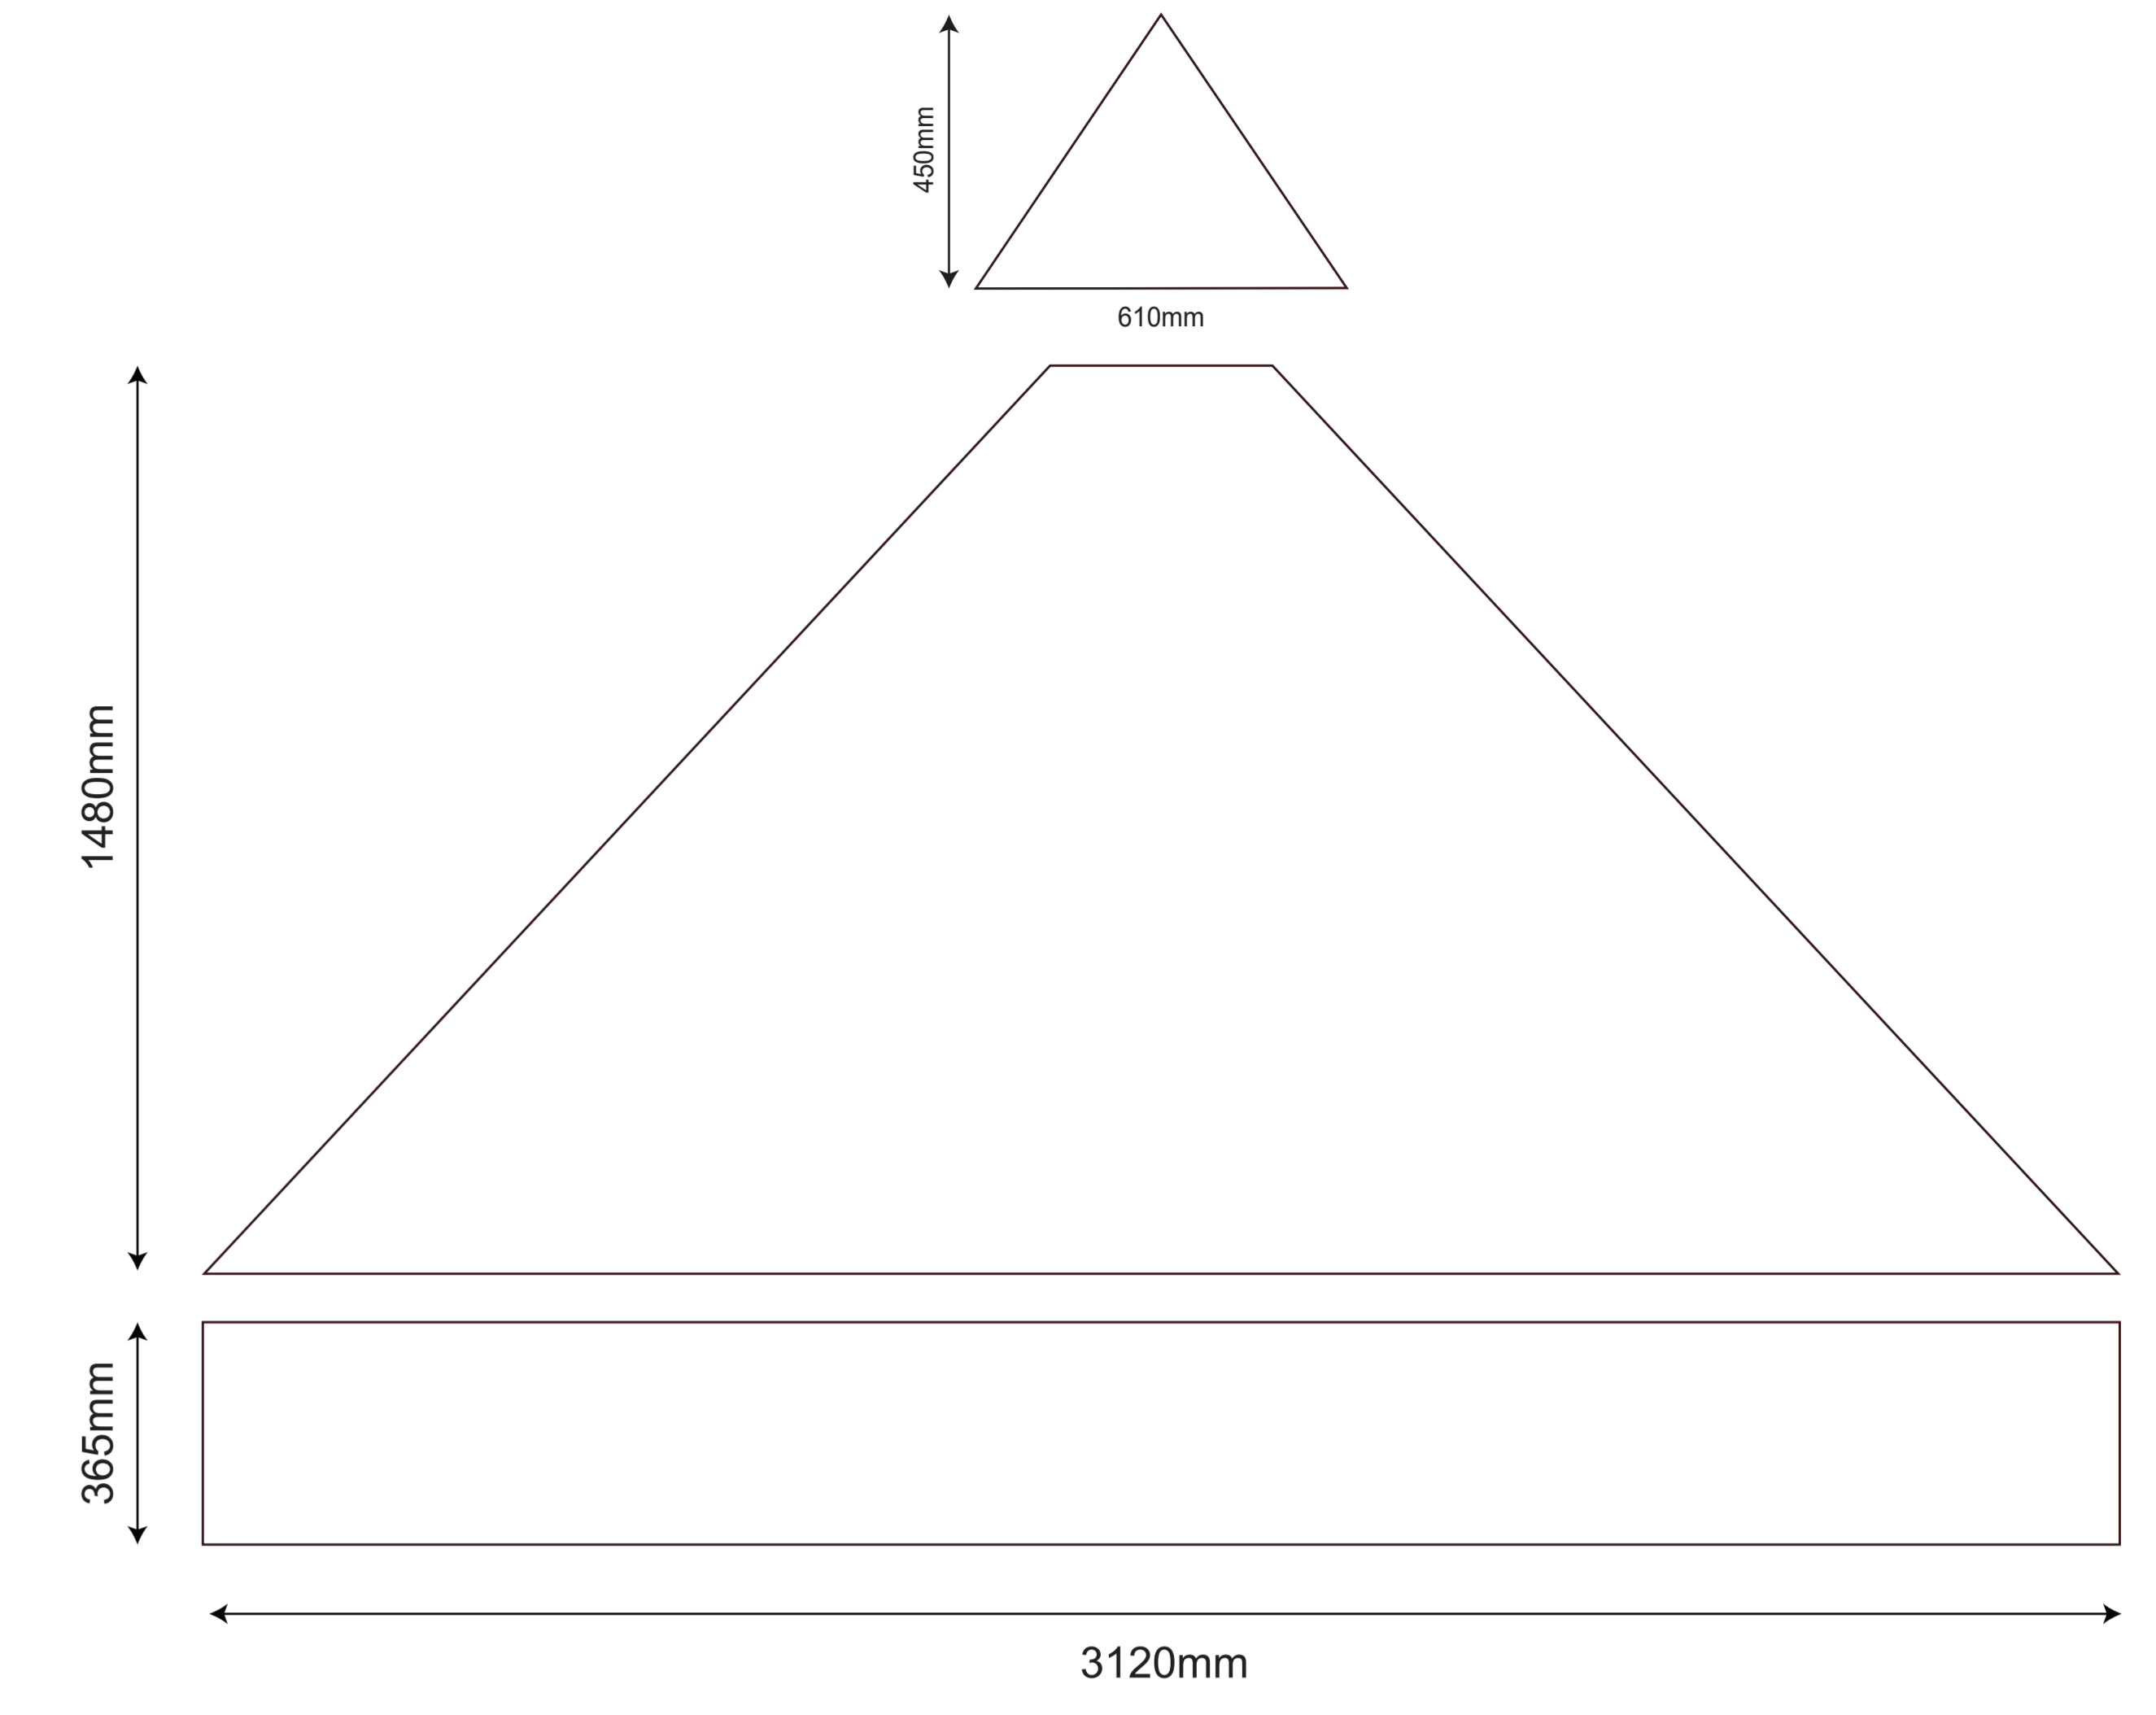

3x3 Rhino Gazebo - Event Kit

OUTSIDE OF THE GAZEBO - LEFT SIDE

OUTSIDE OF THE GAZEBO - RIGHT SIDE

OUTSIDE OF THE GAZEBO - BACK SIDE

OUTSIDE OF THE GAZEBO - FRONT SIDE

INSIDE OF THE GAZEBO - BACK WALL

OUTSIDE OF THE GAZEBO - LEFT SIDE - half wall

OUTSIDE OF THE GAZEBO - RIGHT SIDE - half wall

INSIDE OF THE GAZEBO - LEFT SIDE - half wall

INSIDE OF THE GAZEBO - RIGHT SIDE - half wall