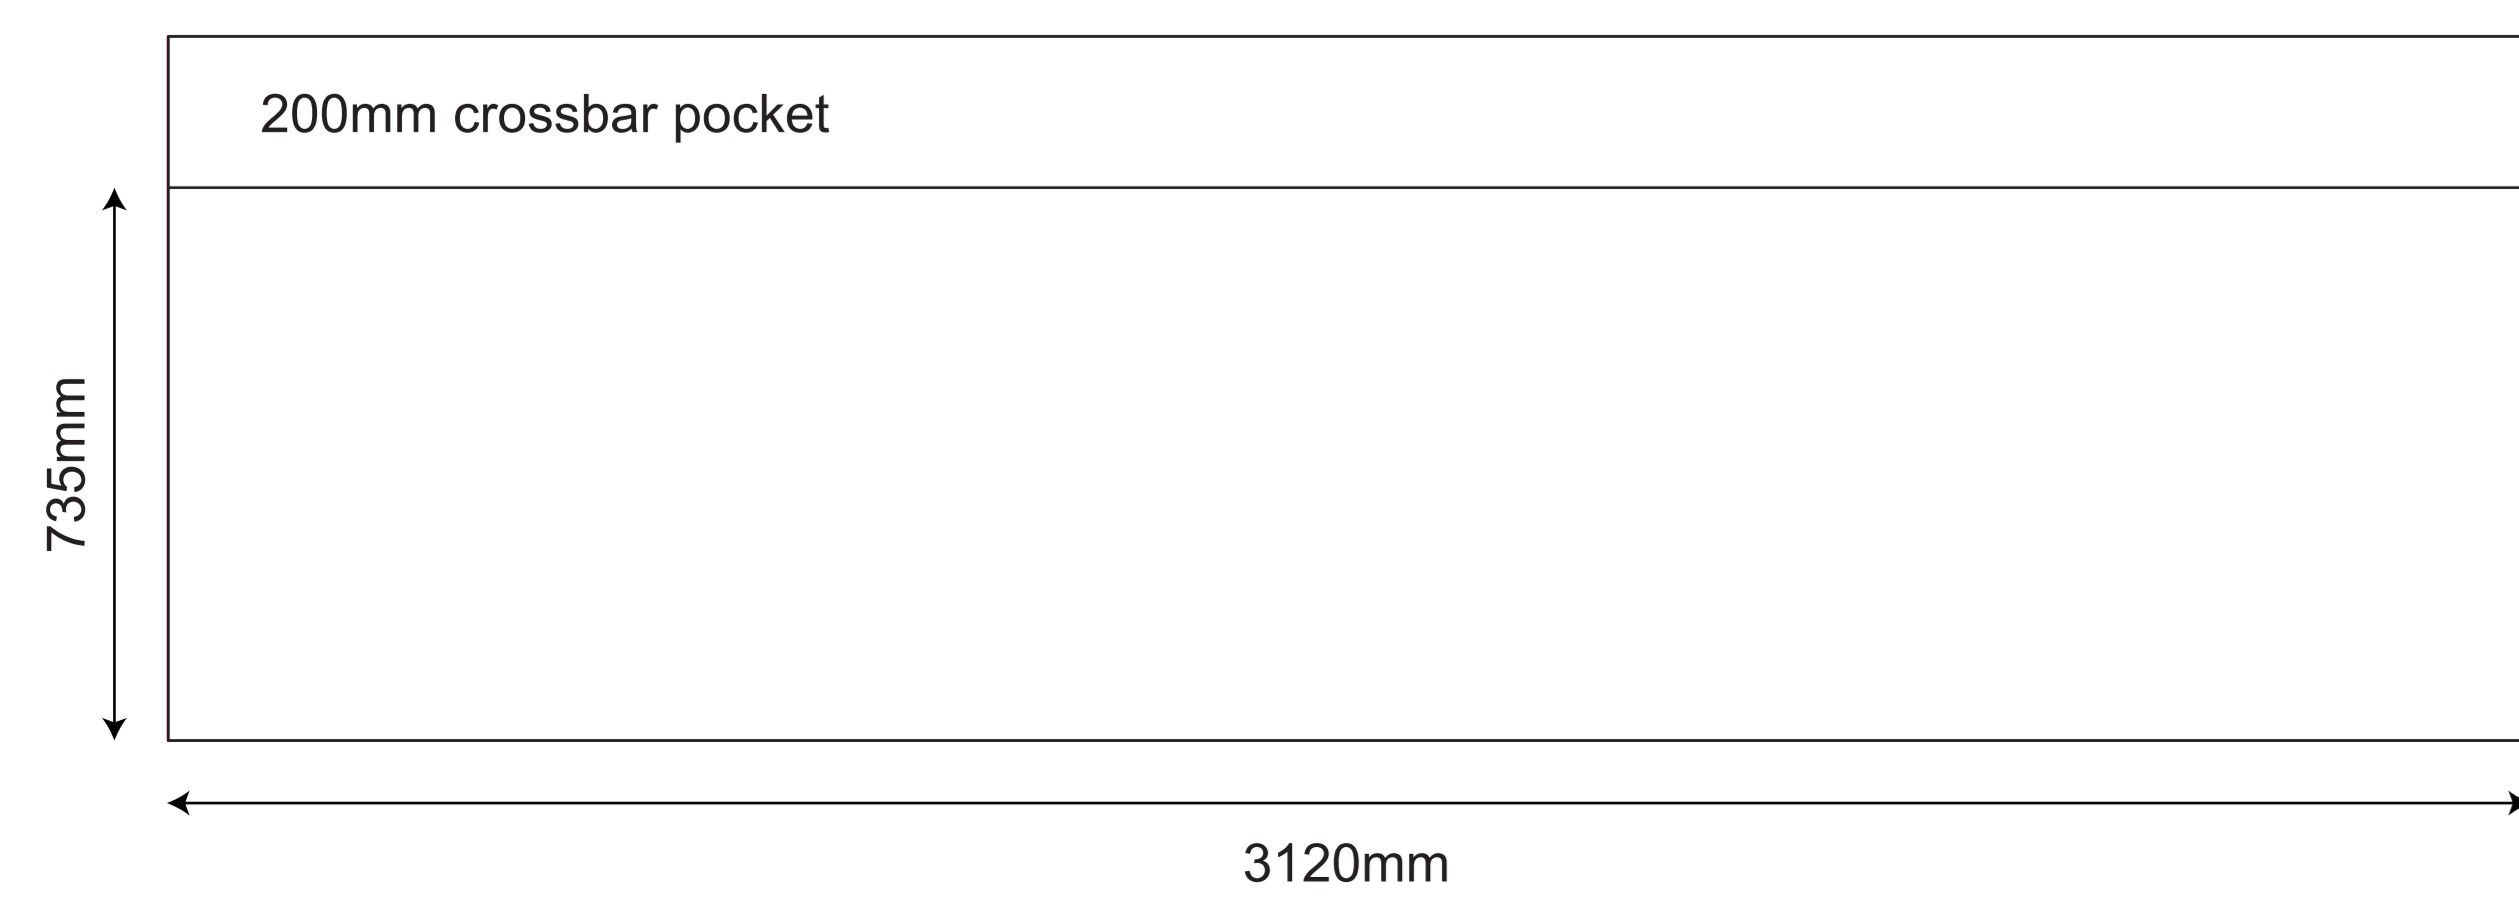

3x3 Rhino Gazebo - Event Kit

OUTSIDE OF THE GAZEBO - LEFT SIDE

OUTSIDE OF THE GAZEBO - RIGHT SIDE

OUTSIDE OF THE GAZEBO - BACK SIDE

OUTSIDE OF THE GAZEBO - FRONT SIDE

INSIDE OF THE GAZEBO - BACK WALL

OUTSIDE OF THE GAZEBO - LEFT SIDE - half wall

OUTSIDE OF THE GAZEBO - RIGHT SIDE - half wall

INSIDE OF THE GAZEBO - LEFT SIDE - half wall

INSIDE OF THE GAZEBO - RIGHT SIDE - half wall