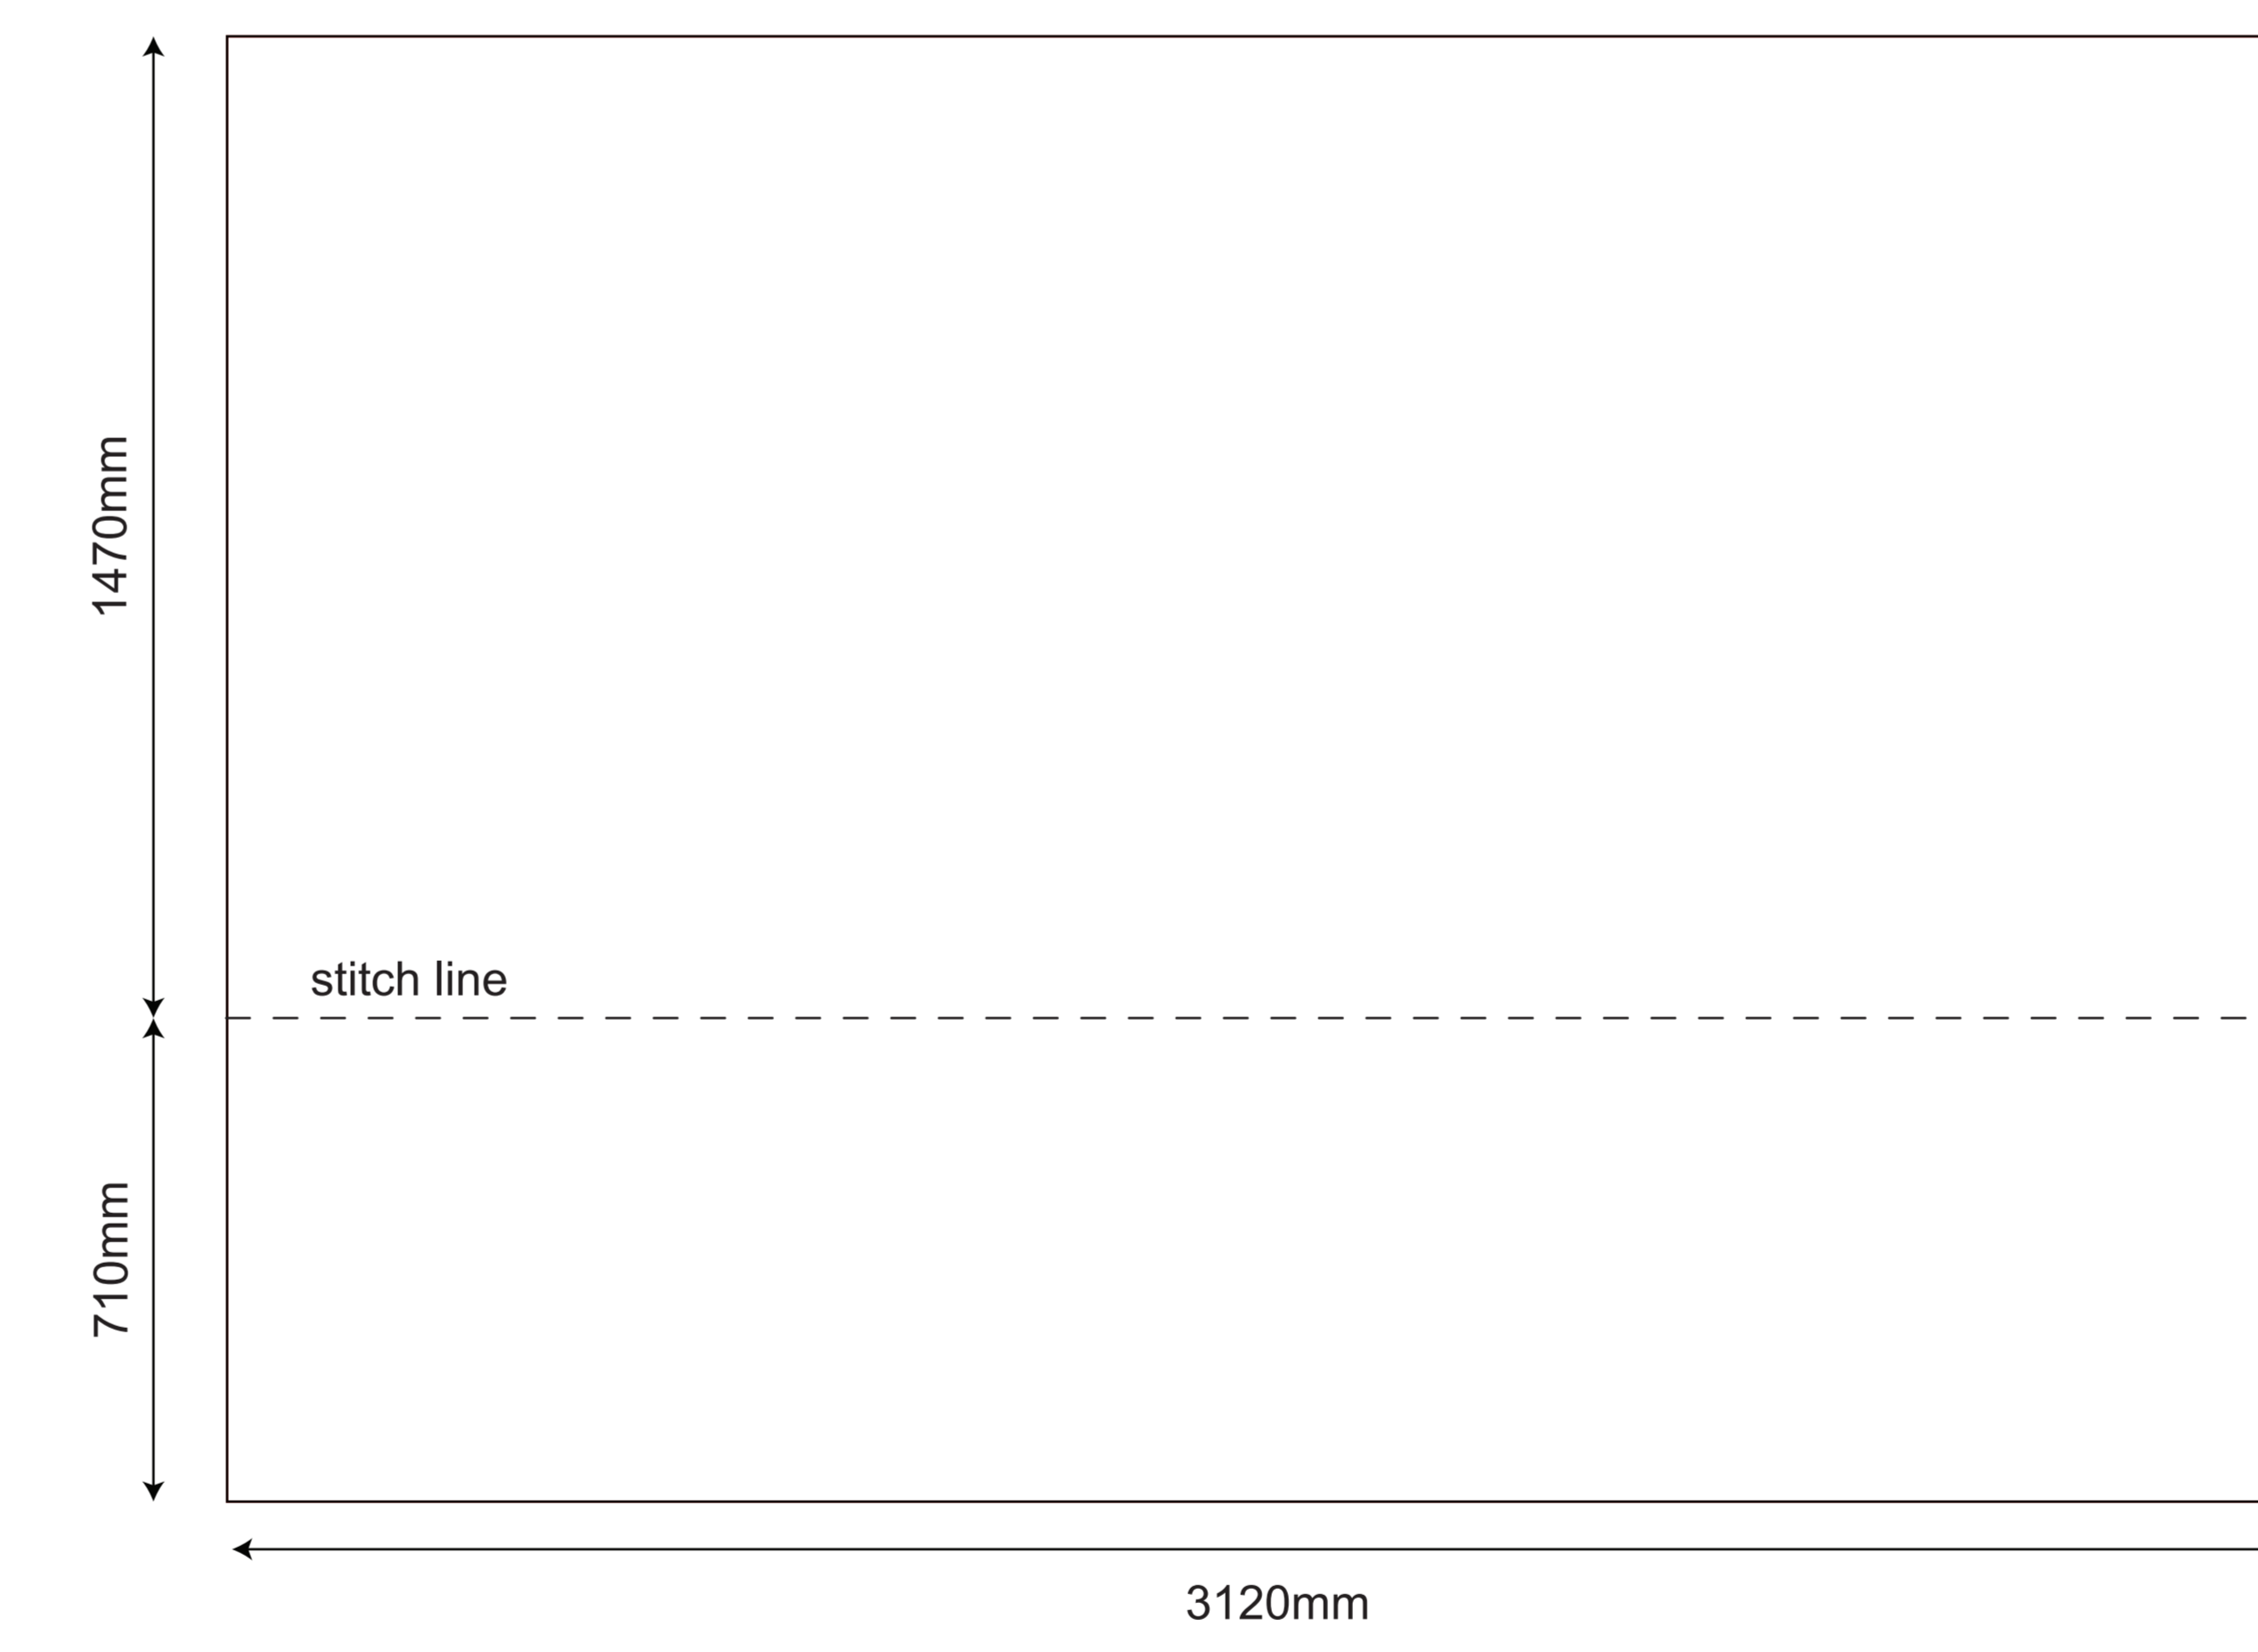

3x3 Rhino Gazebo - Event Kit

OUTSIDE OF THE GAZEBO - LEFT SIDE

OUTSIDE OF THE GAZEBO - RIGHT SIDE

OUTSIDE OF THE GAZEBO - BACK SIDE

OUTSIDE OF THE GAZEBO - FRONT SIDE

INSIDE OF THE GAZEBO - BACK WALL

OUTSIDE OF THE GAZEBO - LEFT SIDE - half wall

OUTSIDE OF THE GAZEBO - RIGHT SIDE - half wall

INSIDE OF THE GAZEBO - LEFT SIDE - half wall

INSIDE OF THE GAZEBO - RIGHT SIDE - half wall