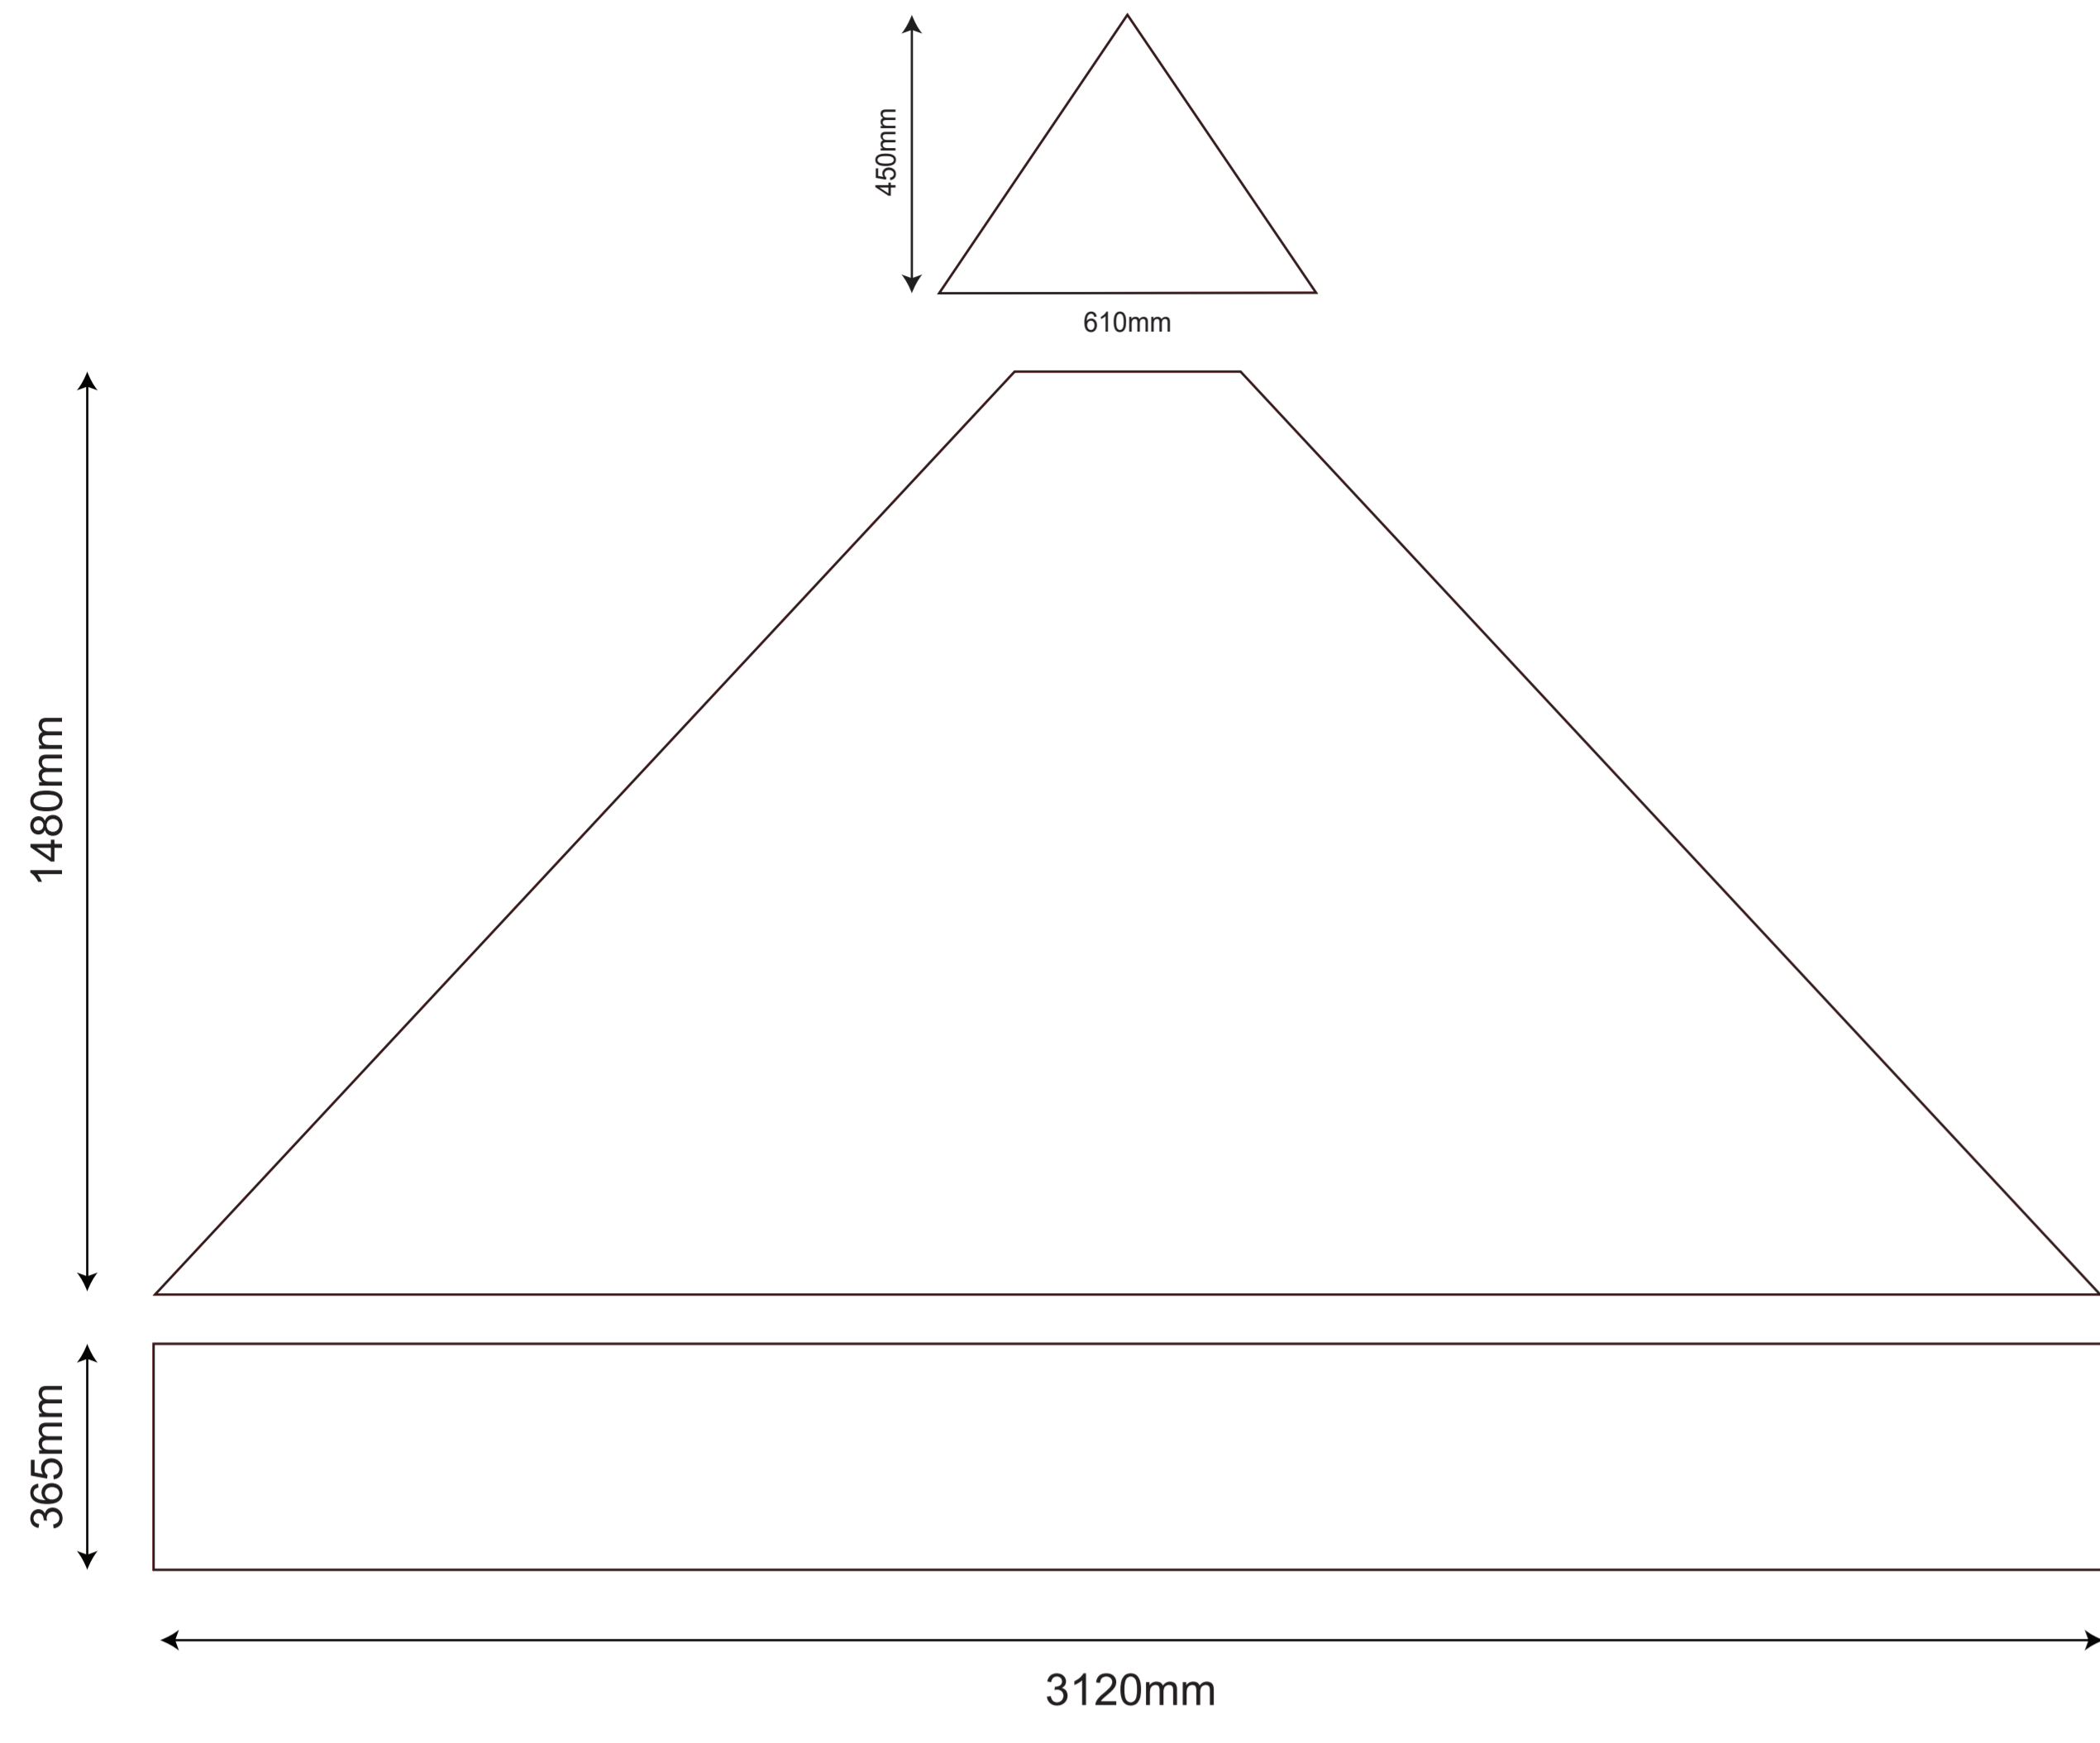

3x3 Rhino Gazebo - Event Kit

OUTSIDE OF THE GAZEBO - LEFT SIDE

OUTSIDE OF THE GAZEBO - RIGHT SIDE

OUTSIDE OF THE GAZEBO - BACK SIDE

OUTSIDE OF THE GAZEBO - FRONT SIDE

INSIDE OF THE GAZEBO - BACK WALL

OUTSIDE OF THE GAZEBO - LEFT SIDE - half wall

OUTSIDE OF THE GAZEBO - RIGHT SIDE - half wall

INSIDE OF THE GAZEBO - LEFT SIDE - half wall

INSIDE OF THE GAZEBO - RIGHT SIDE - half wall