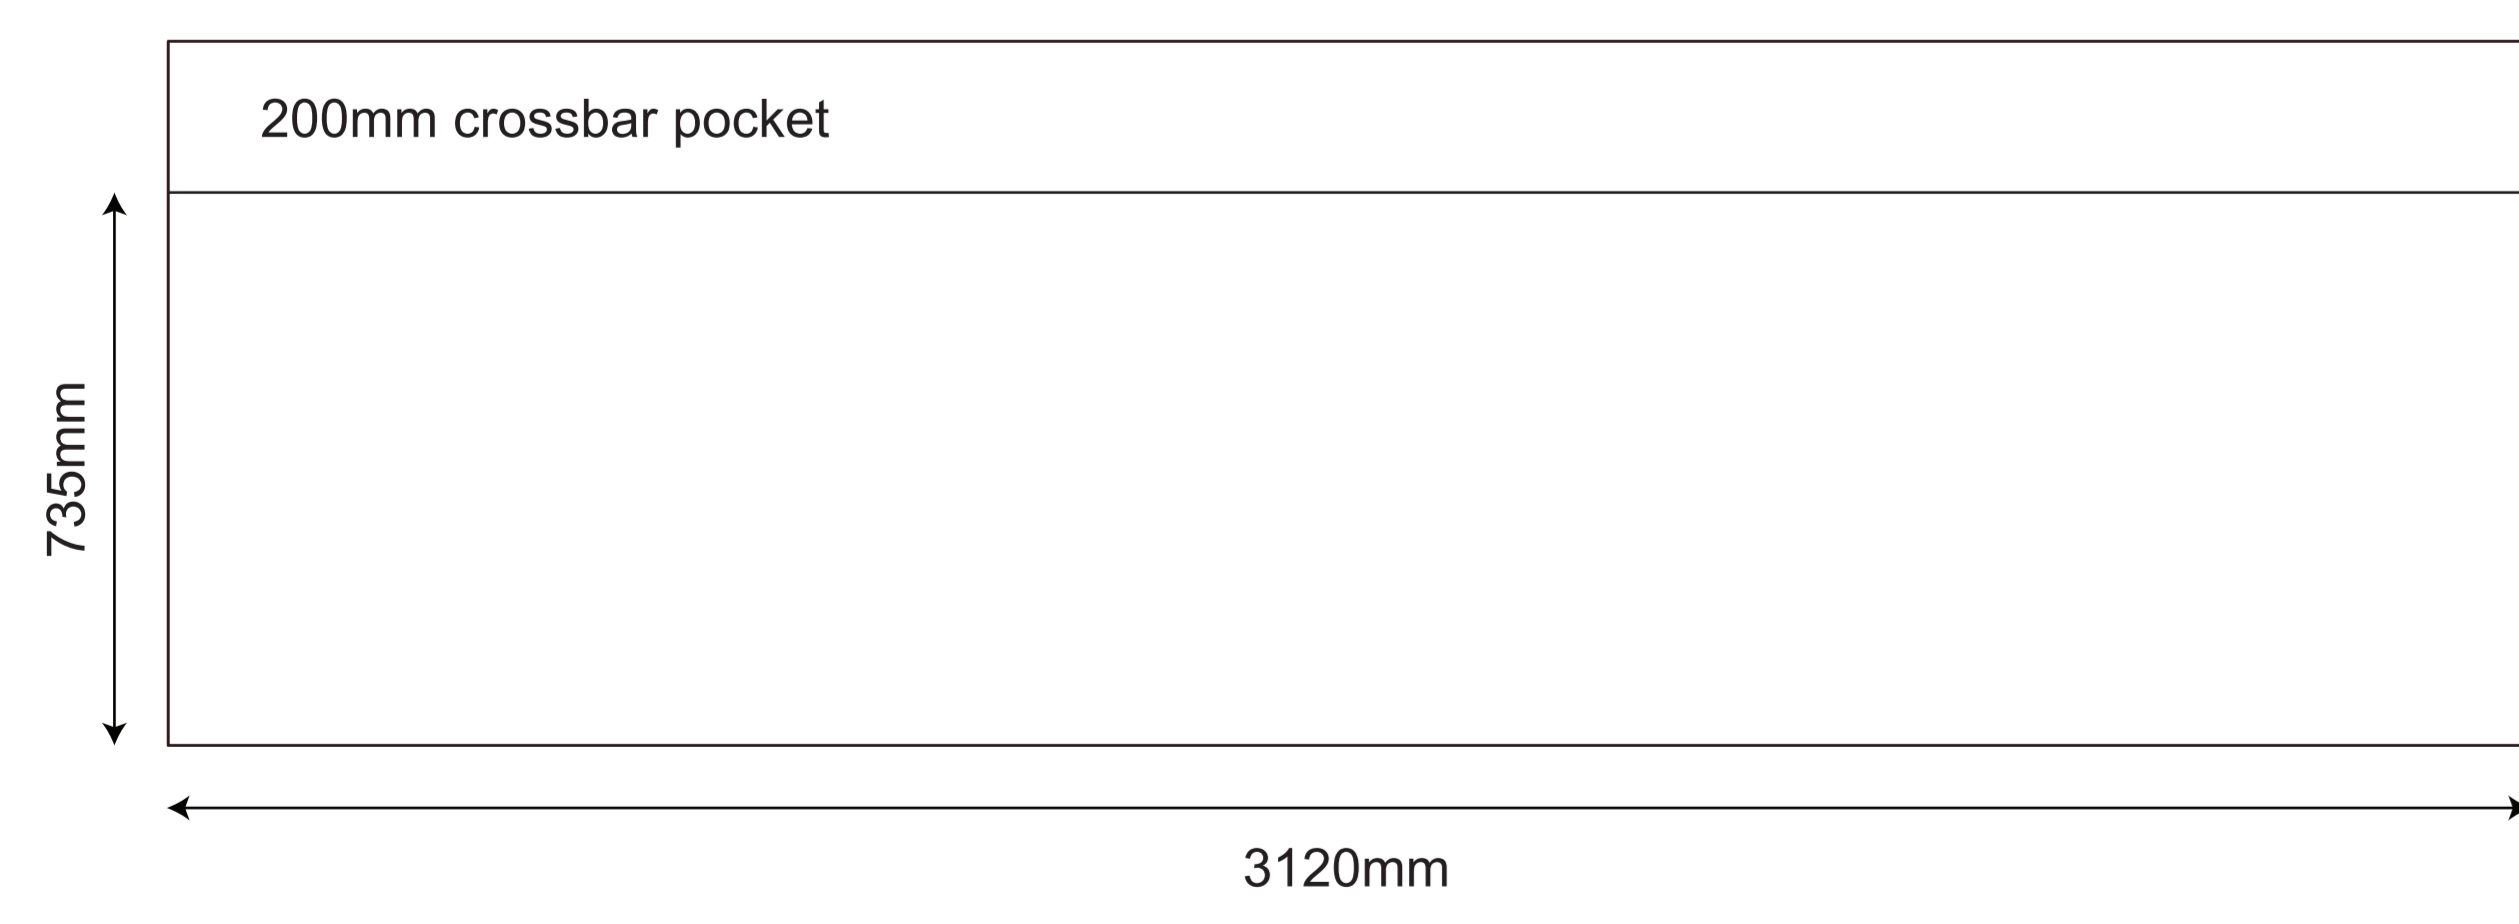

3x3 Rhino Gazebo - Event Kit

OUTSIDE OF THE GAZEBO - LEFT SIDE

OUTSIDE OF THE GAZEBO - RIGHT SIDE

OUTSIDE OF THE GAZEBO - BACK SIDE

OUTSIDE OF THE GAZEBO - FRONT SIDE

INSIDE OF THE GAZEBO - BACK WALL

OUTSIDE OF THE GAZEBO - LEFT SIDE - half wall

OUTSIDE OF THE GAZEBO - RIGHT SIDE - half wall

INSIDE OF THE GAZEBO - LEFT SIDE - half wall

INSIDE OF THE GAZEBO - RIGHT SIDE - half wall