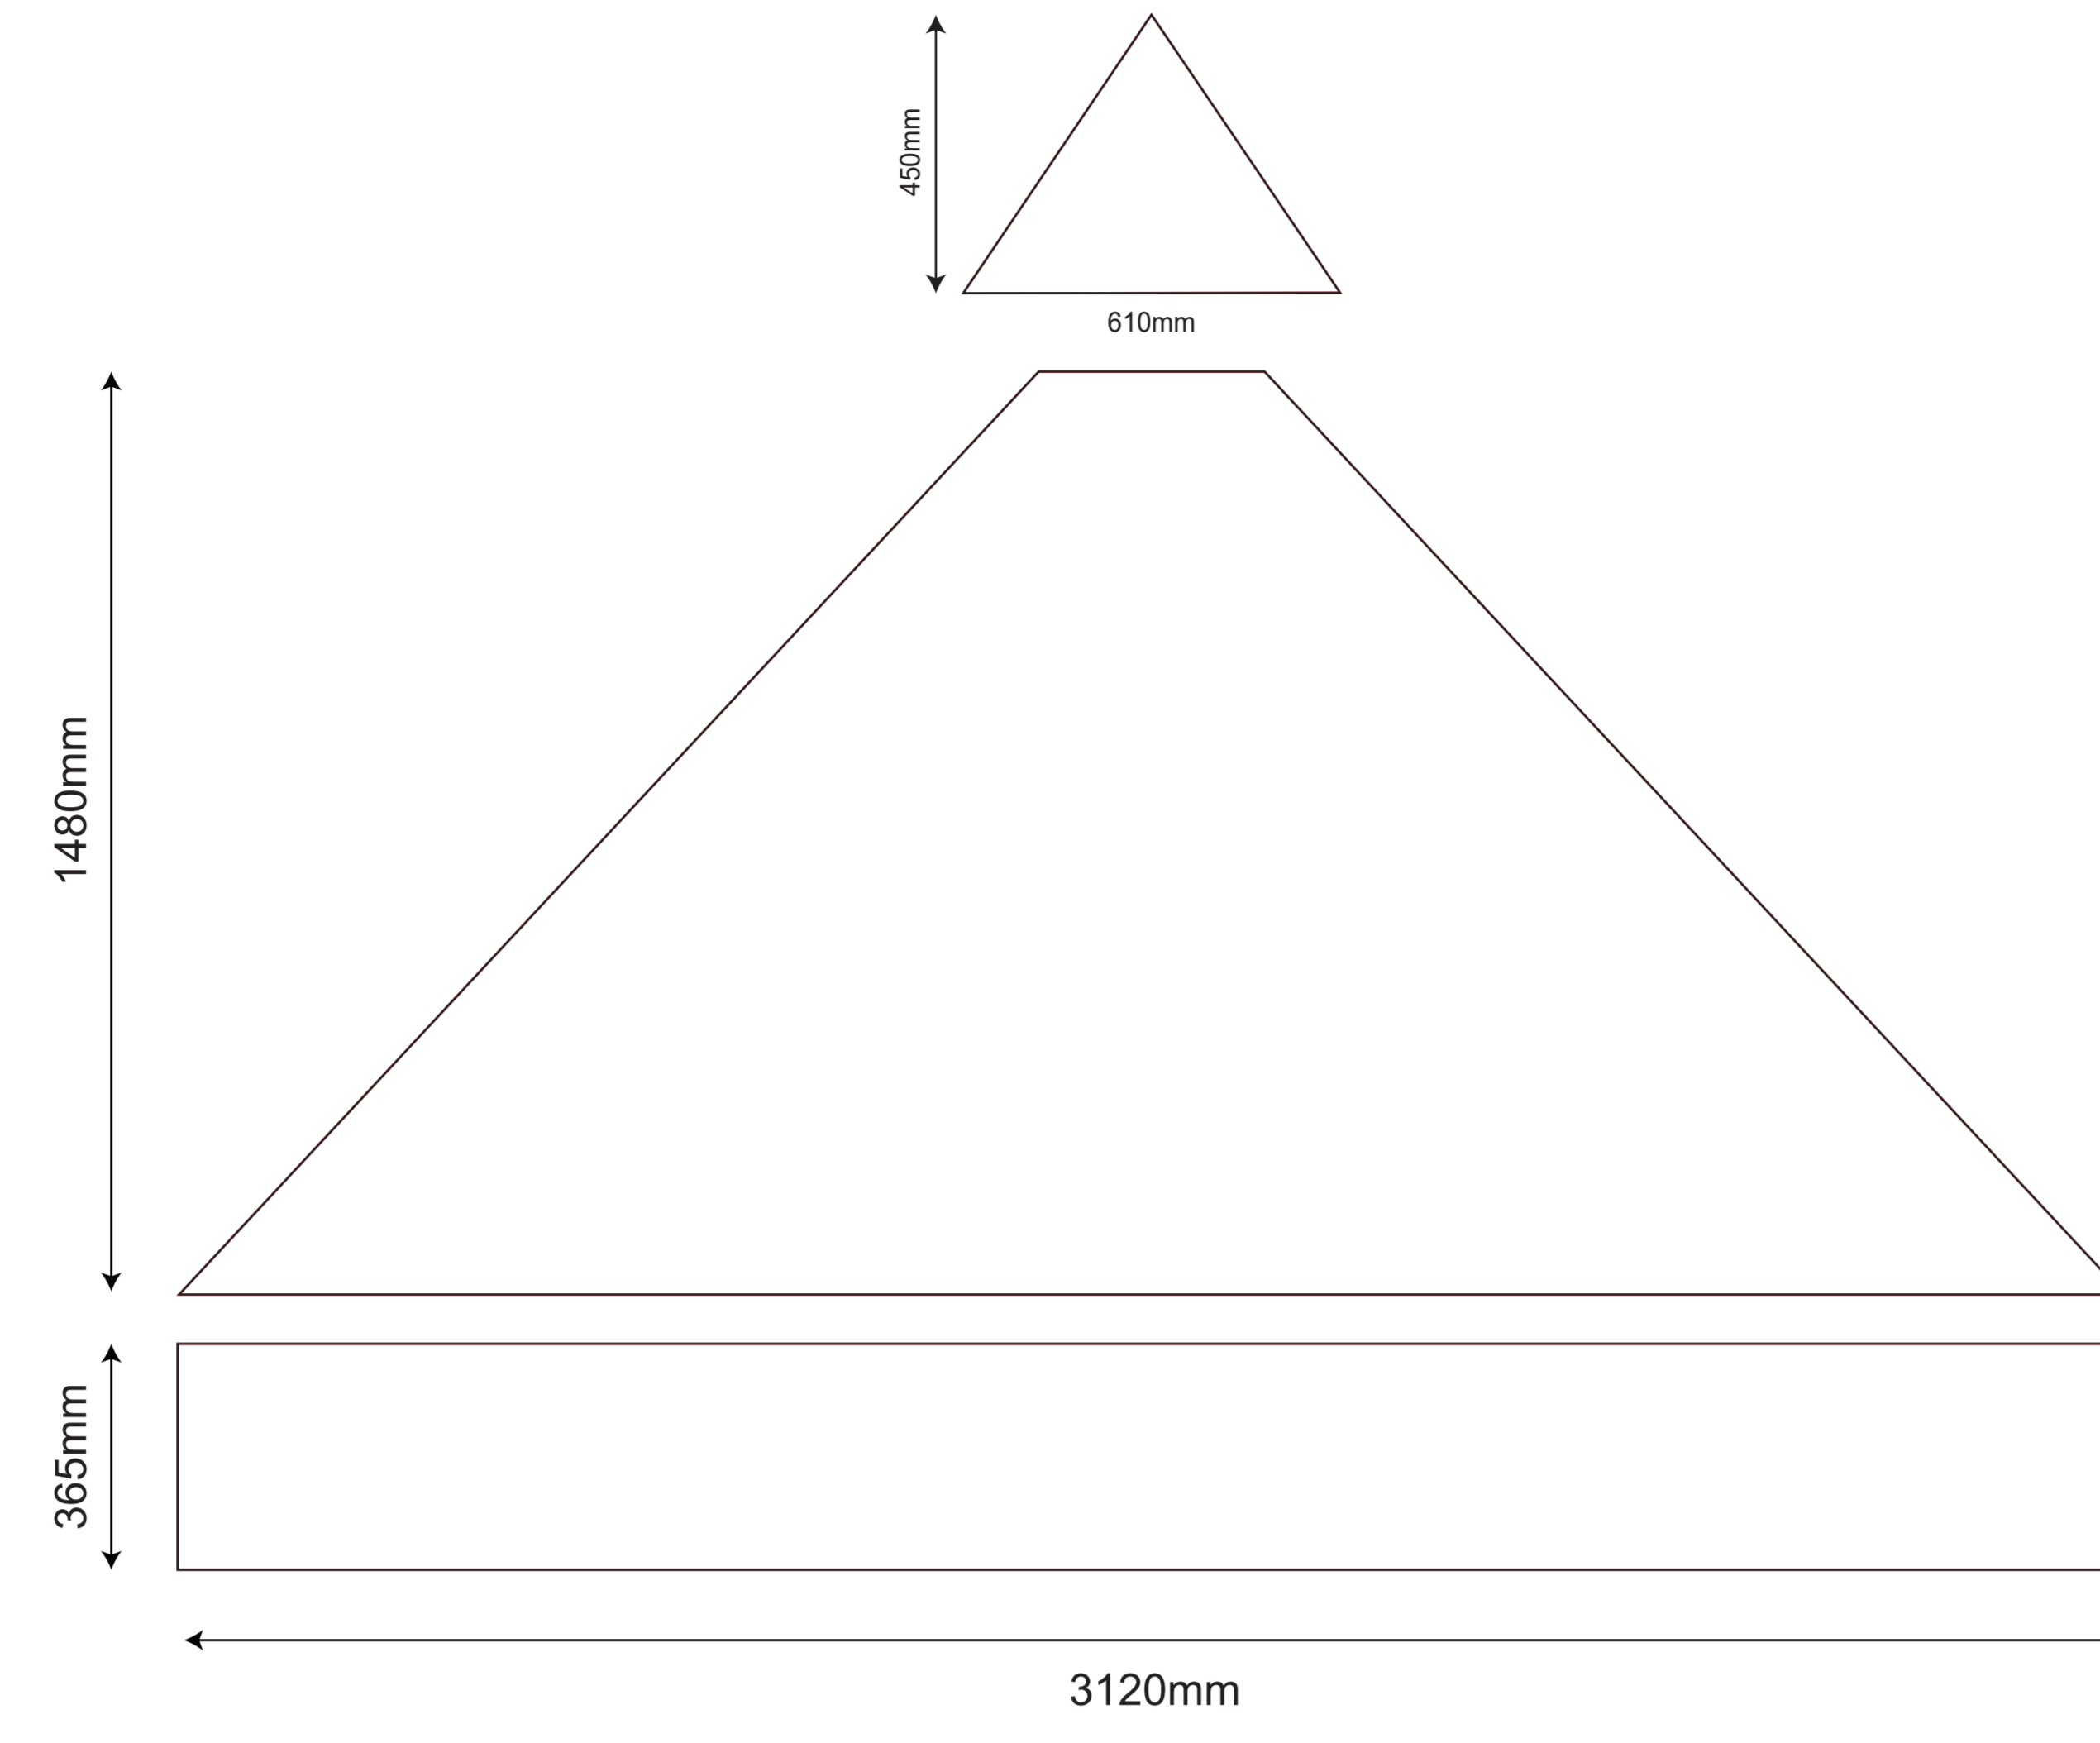

3x3 Rhino Gazebo - Event Kit

OUTSIDE OF THE GAZEBO - LEFT SIDE

OUTSIDE OF THE GAZEBO - RIGHT SIDE

OUTSIDE OF THE GAZEBO - BACK SIDE

OUTSIDE OF THE GAZEBO - FRONT SIDE

INSIDE OF THE GAZEBO - BACK WALL

OUTSIDE OF THE GAZEBO - LEFT SIDE - half wall

OUTSIDE OF THE GAZEBO - RIGHT SIDE - half wall

INSIDE OF THE GAZEBO - LEFT SIDE - half wall

INSIDE OF THE GAZEBO - RIGHT SIDE - half wall