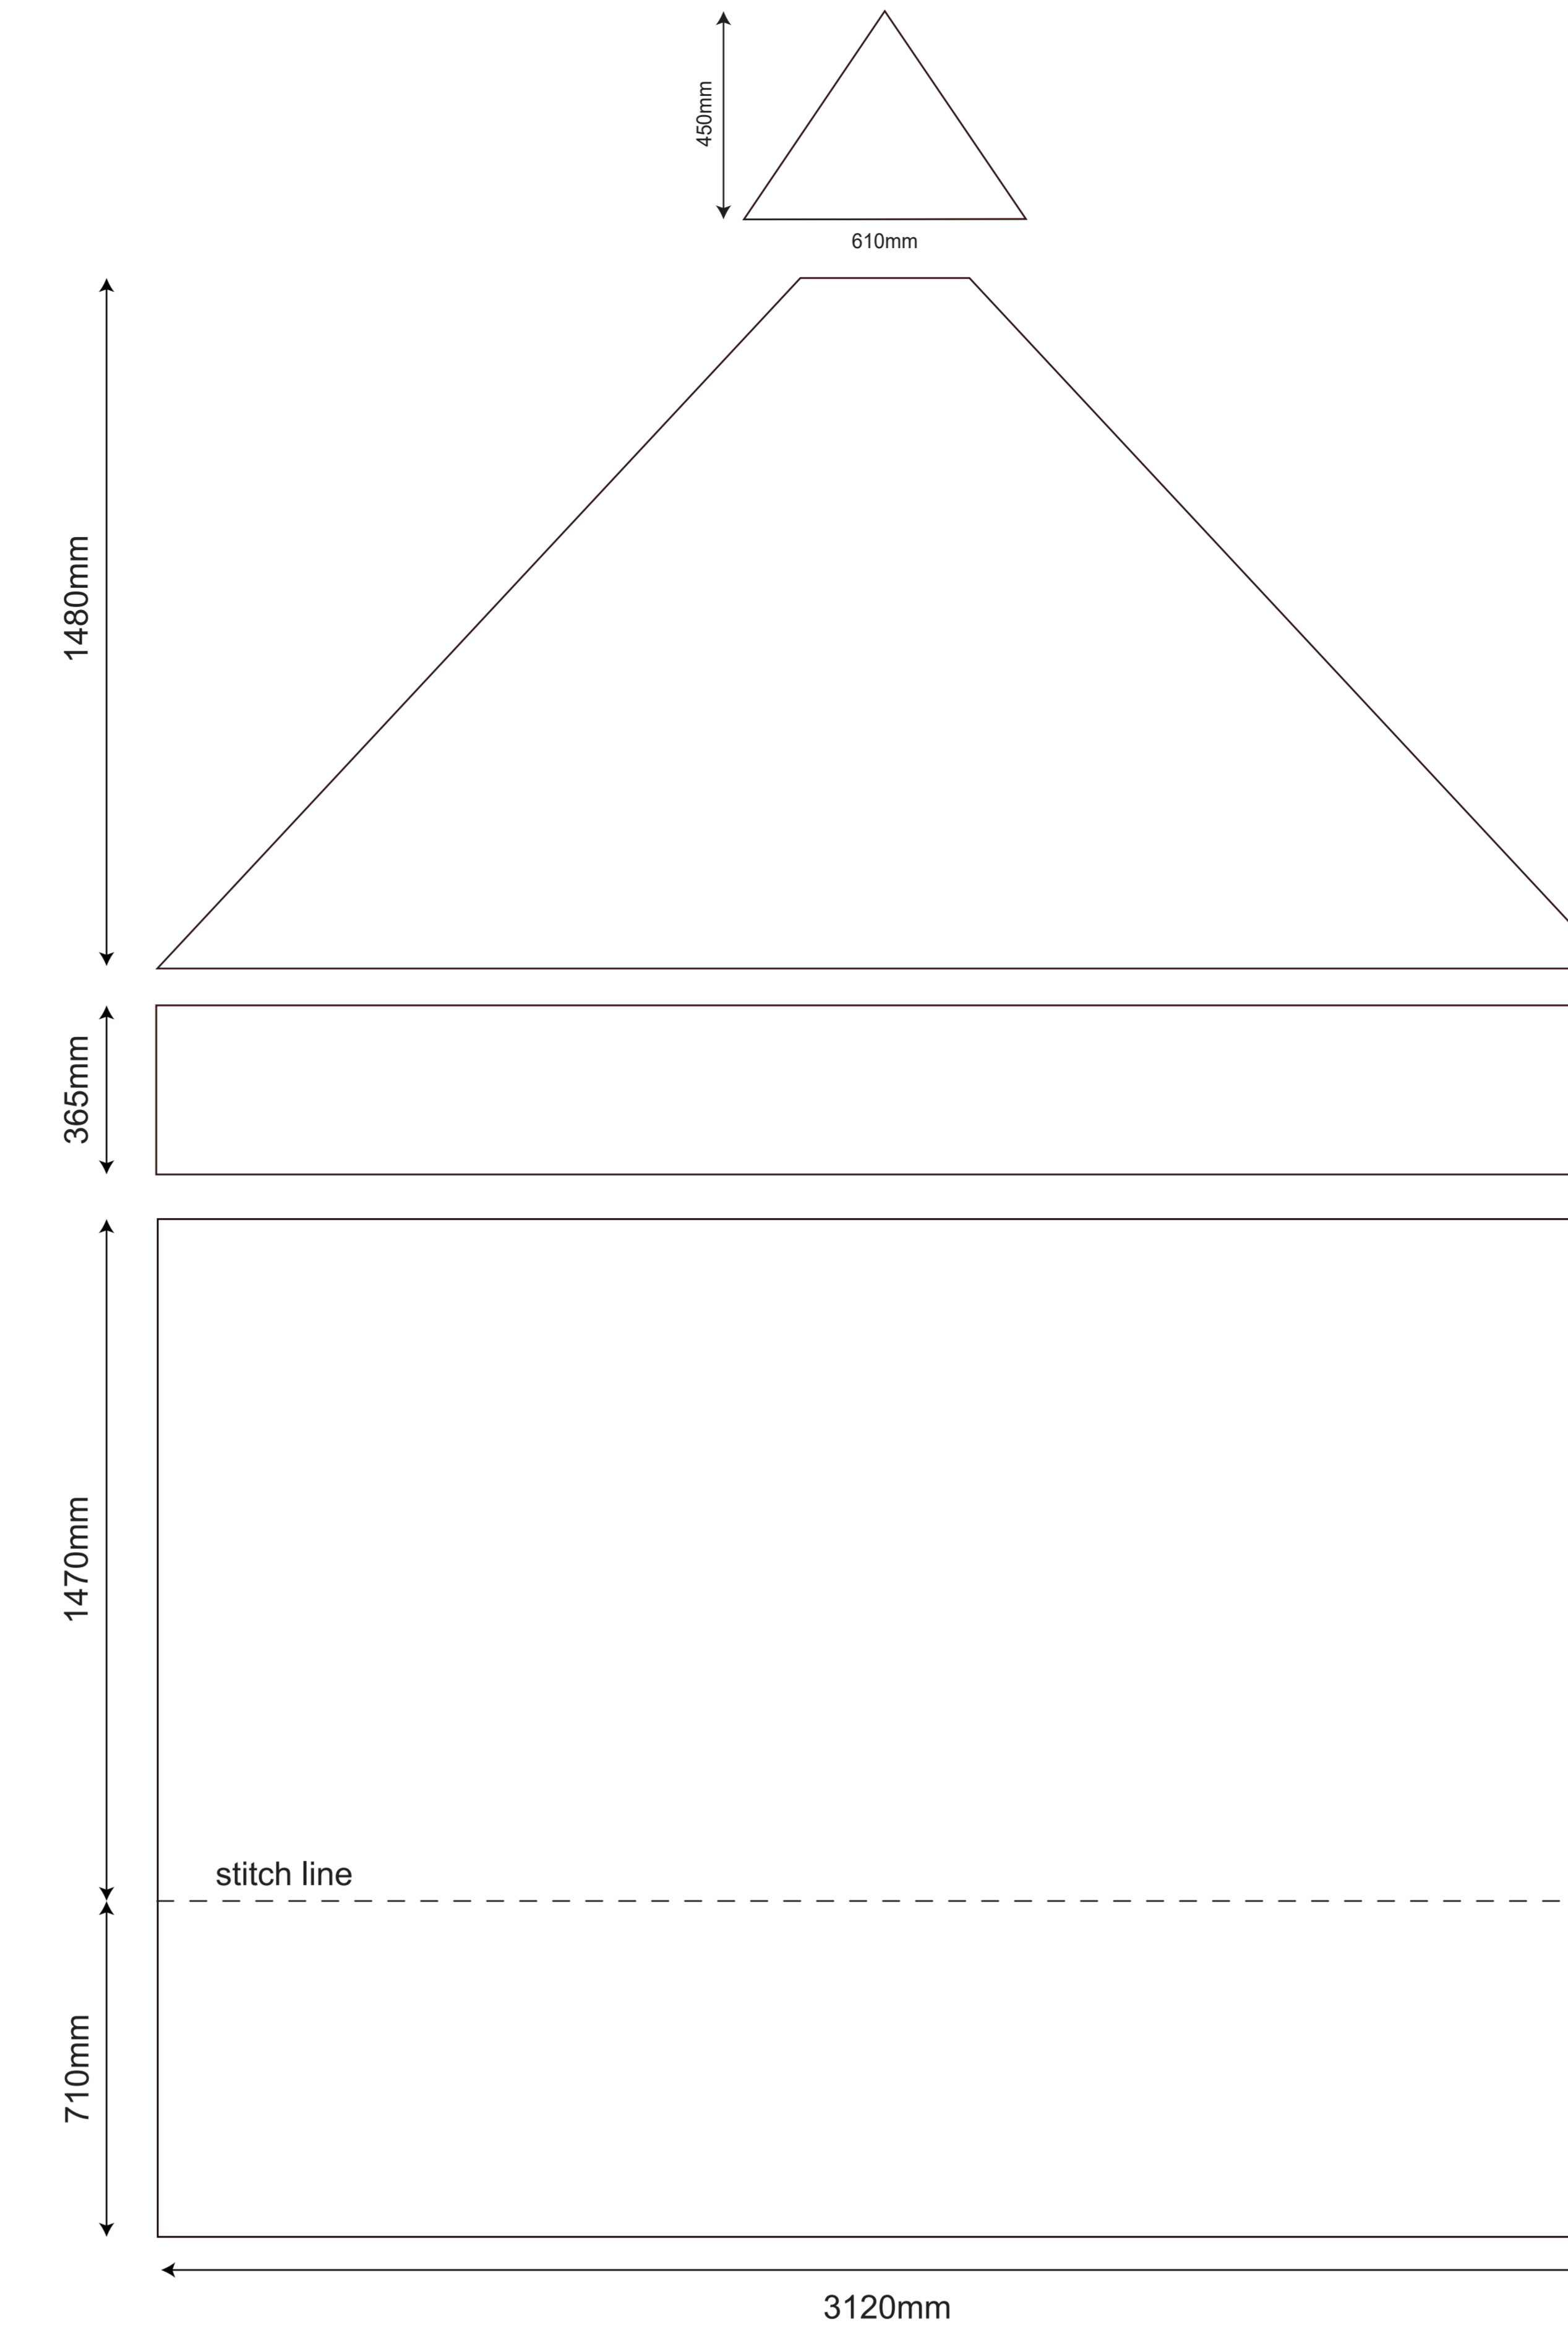

3x3 Rhino Gazebo - Event Kit

OUTSIDE OF THE GAZEBO - LEFT SIDE

OUTSIDE OF THE GAZEBO - RIGHT SIDE

OUTSIDE OF THE GAZEBO - BACK SIDE

OUTSIDE OF THE GAZEBO - FRONT SIDE

INSIDE OF THE GAZEBO - BACK WALL

OUTSIDE OF THE GAZEBO - LEFT SIDE - half wall

OUTSIDE OF THE GAZEBO - RIGHT SIDE - half wall

INSIDE OF THE GAZEBO - LEFT SIDE - half wall

INSIDE OF THE GAZEBO - RIGHT SIDE - half wall