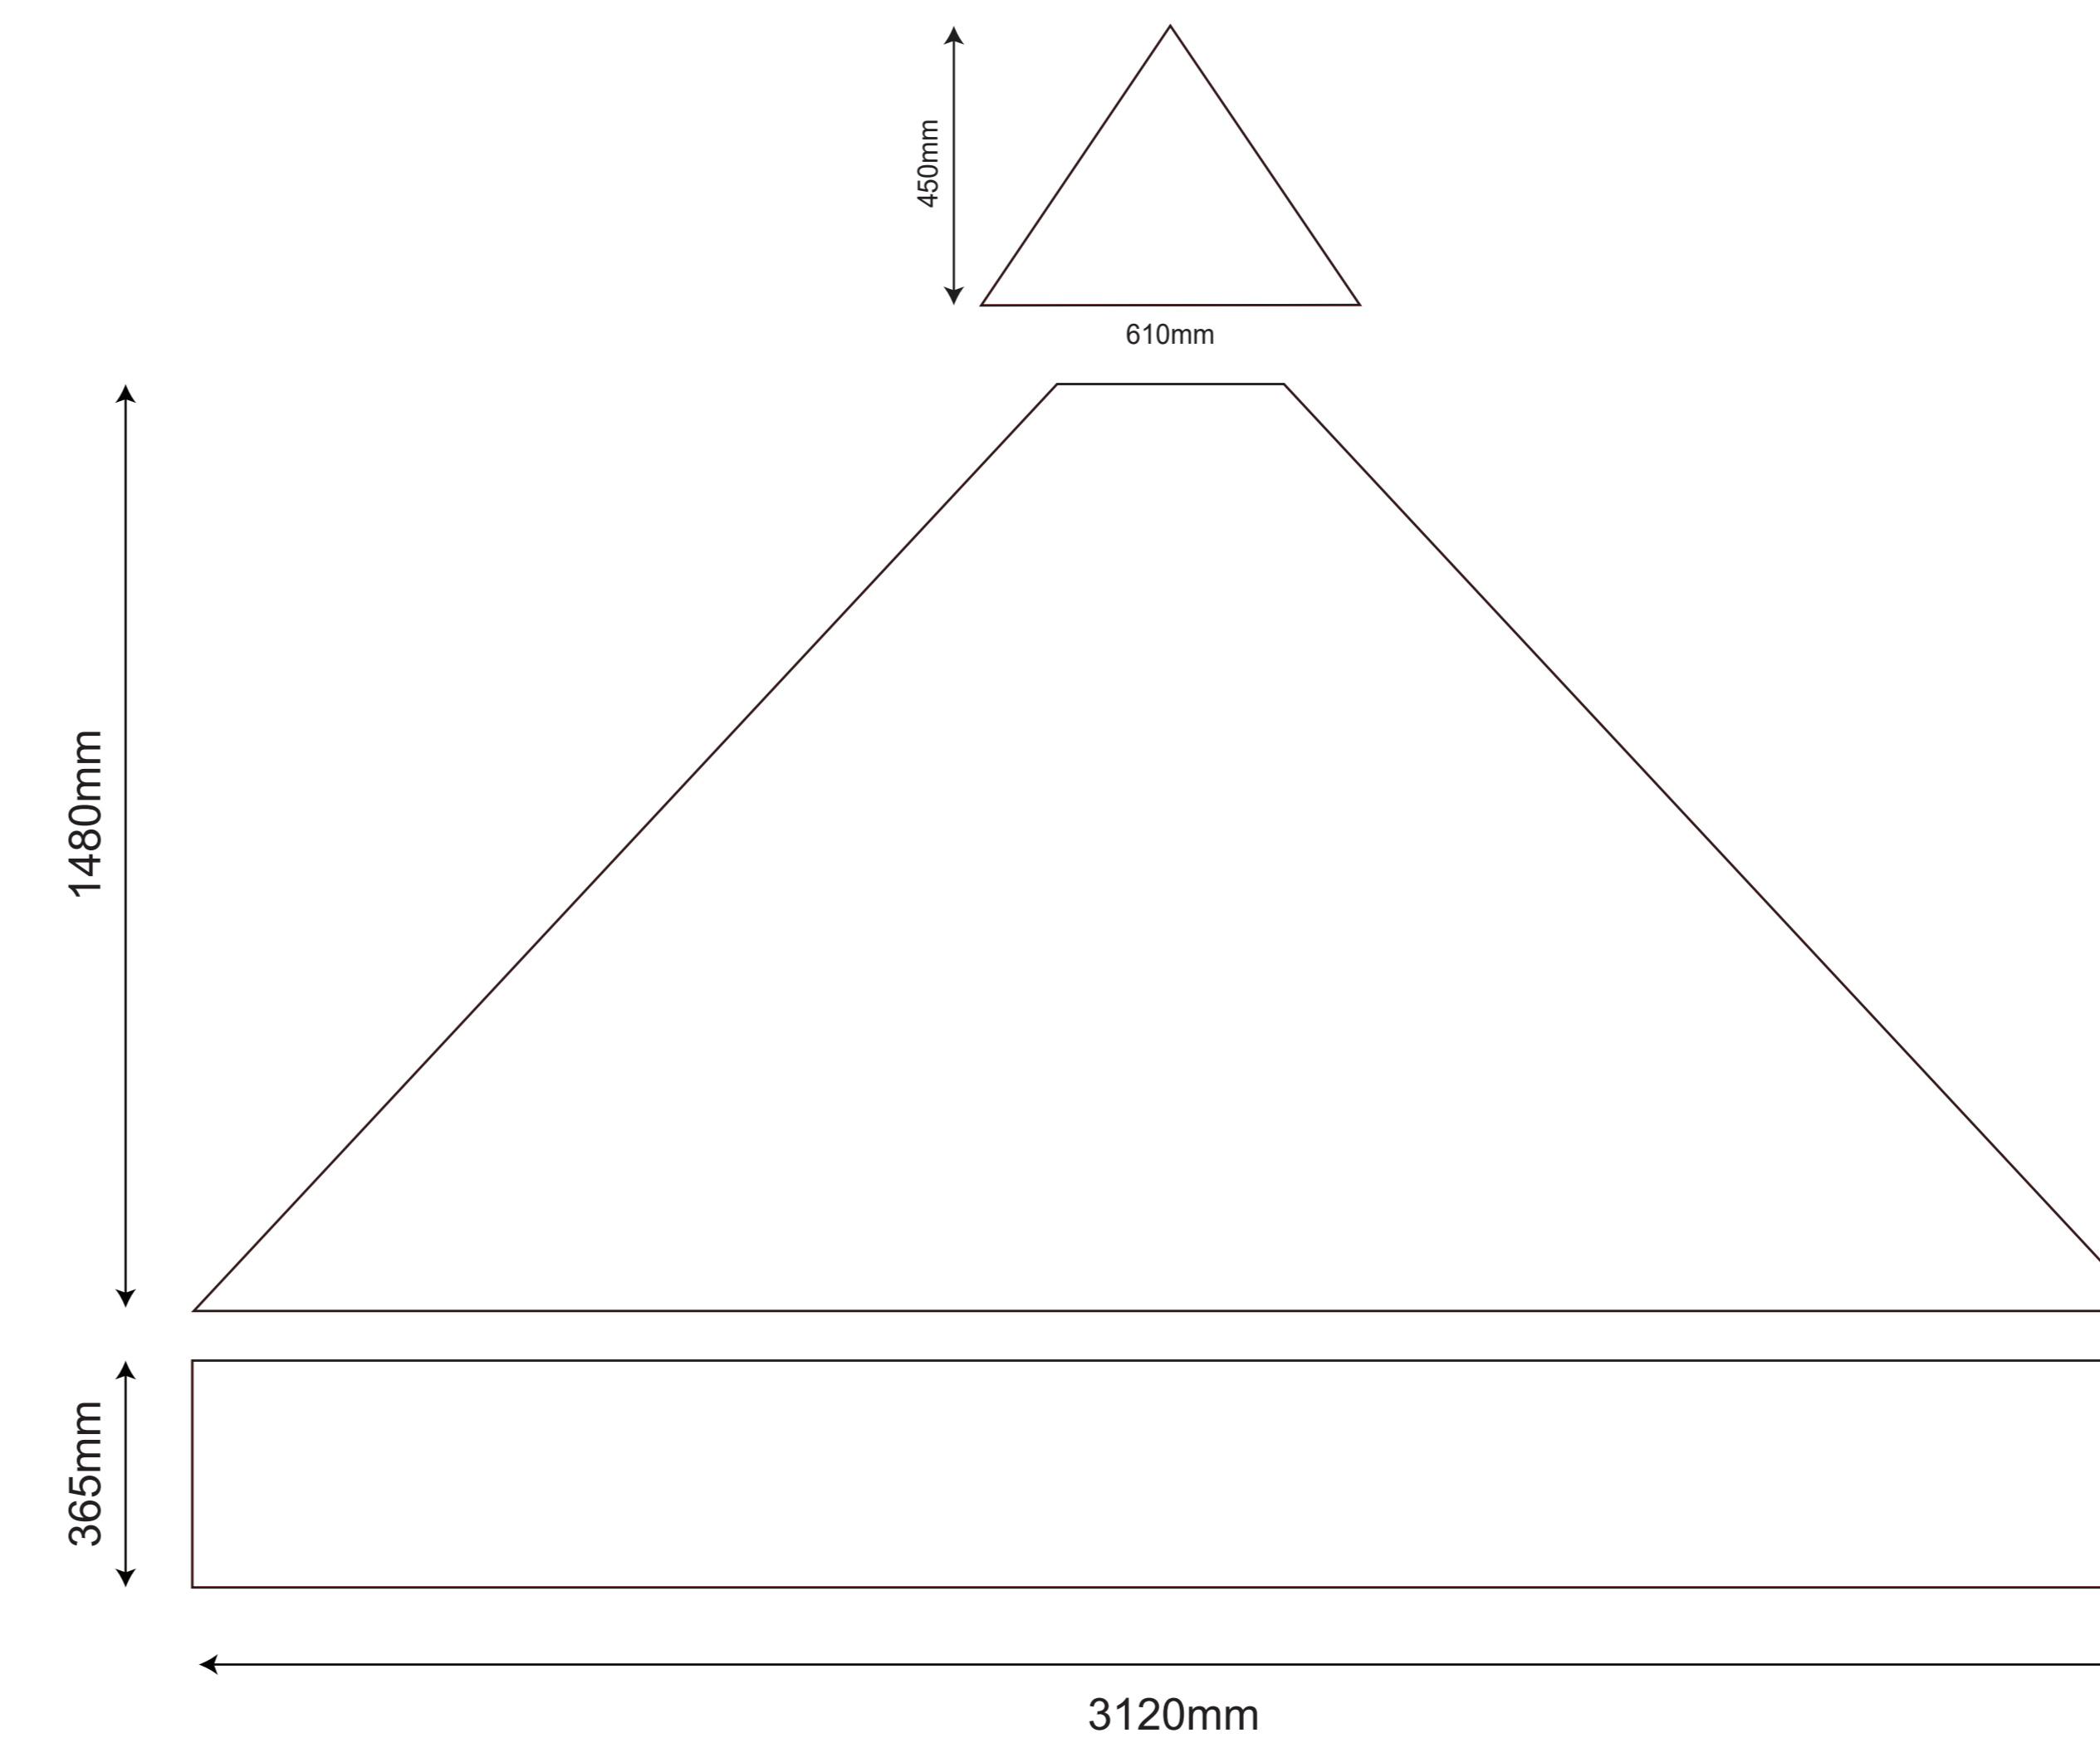

TEMPLATE IS SET AT 10% SCALE

# 3x3 Rhino Gazebo - Standard Pro Kit

TEMPLATE IS SET AT 10% SCALE

OUTSIDE OF THE GAZEBO - LEFT SIDE

OUTSIDE OF THE GAZEBO - RIGHT SIDE

OUTSIDE OF THE GAZEBO - BACK SIDE

OUTSIDE OF THE GAZEBO - FRONT SIDE