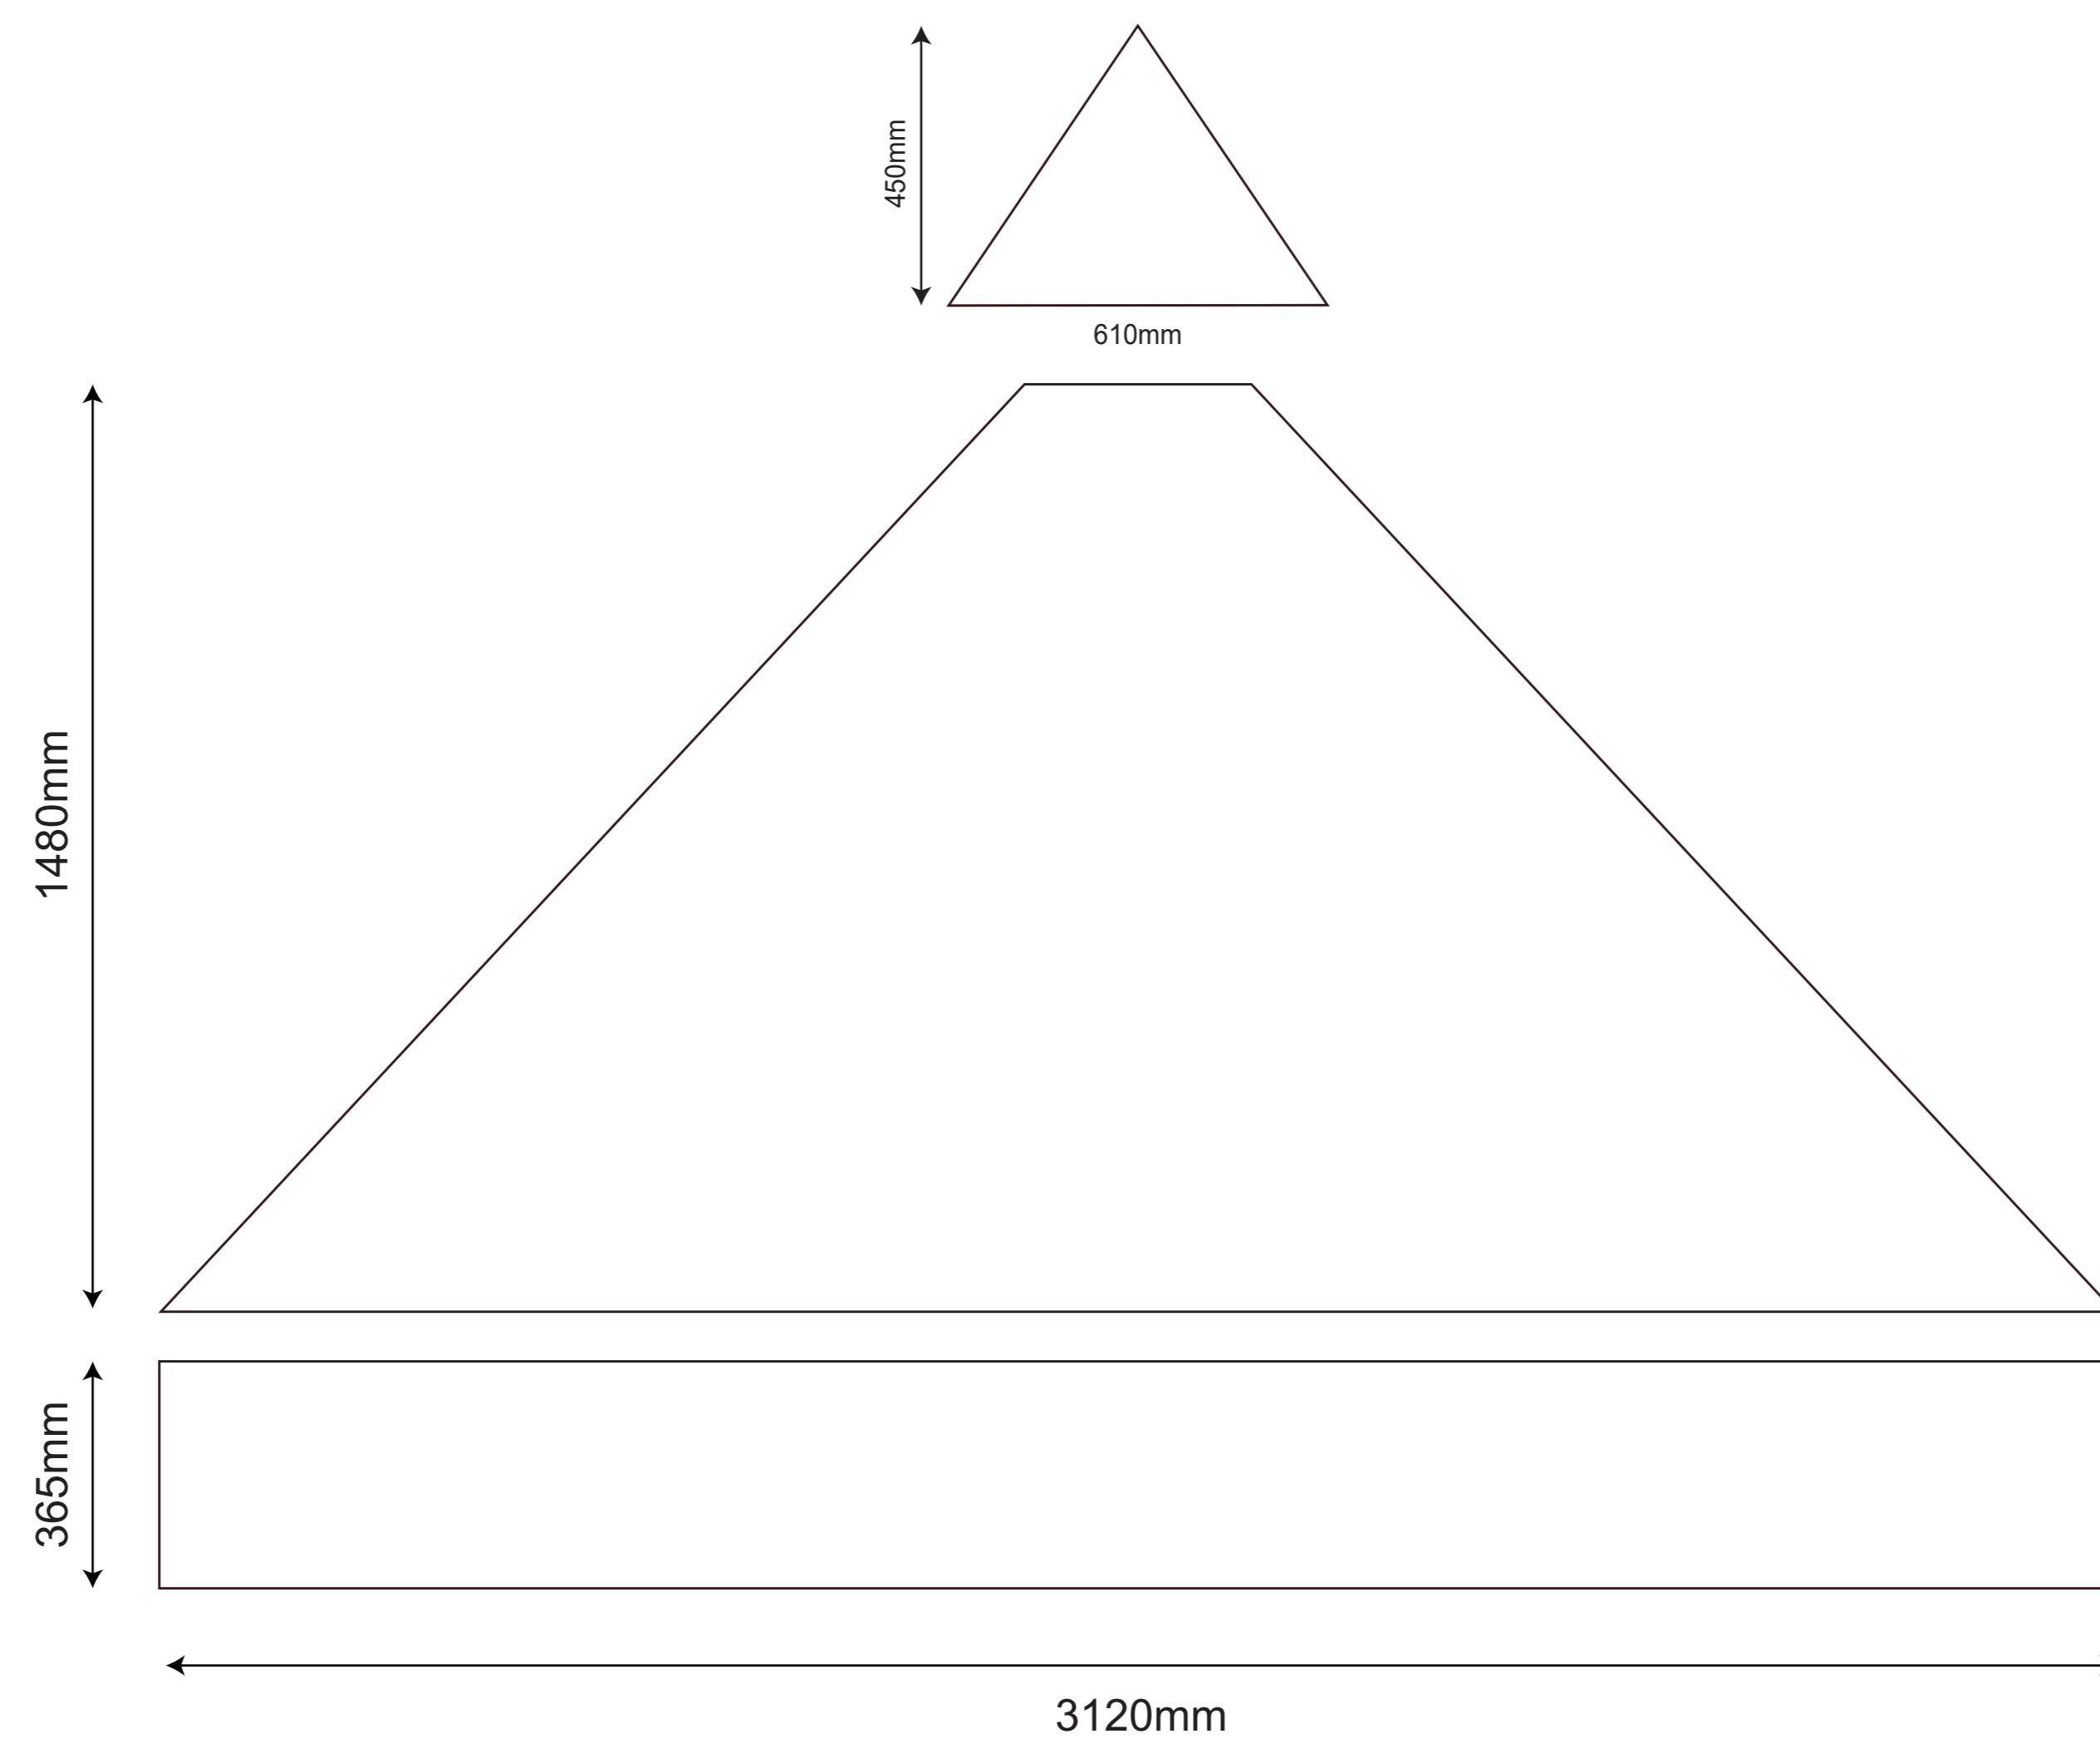

TEMPLATE IS SET AT 10% SCALE

# 3x3 Rhino Gazebo - Standard Pro Kit

TEMPLATE IS SET AT 10% SCALE

OUTSIDE OF THE GAZEBO - LEFT SIDE

OUTSIDE OF THE GAZEBO - RIGHT SIDE

OUTSIDE OF THE GAZEBO - BACK SIDE

OUTSIDE OF THE GAZEBO - FRONT SIDE