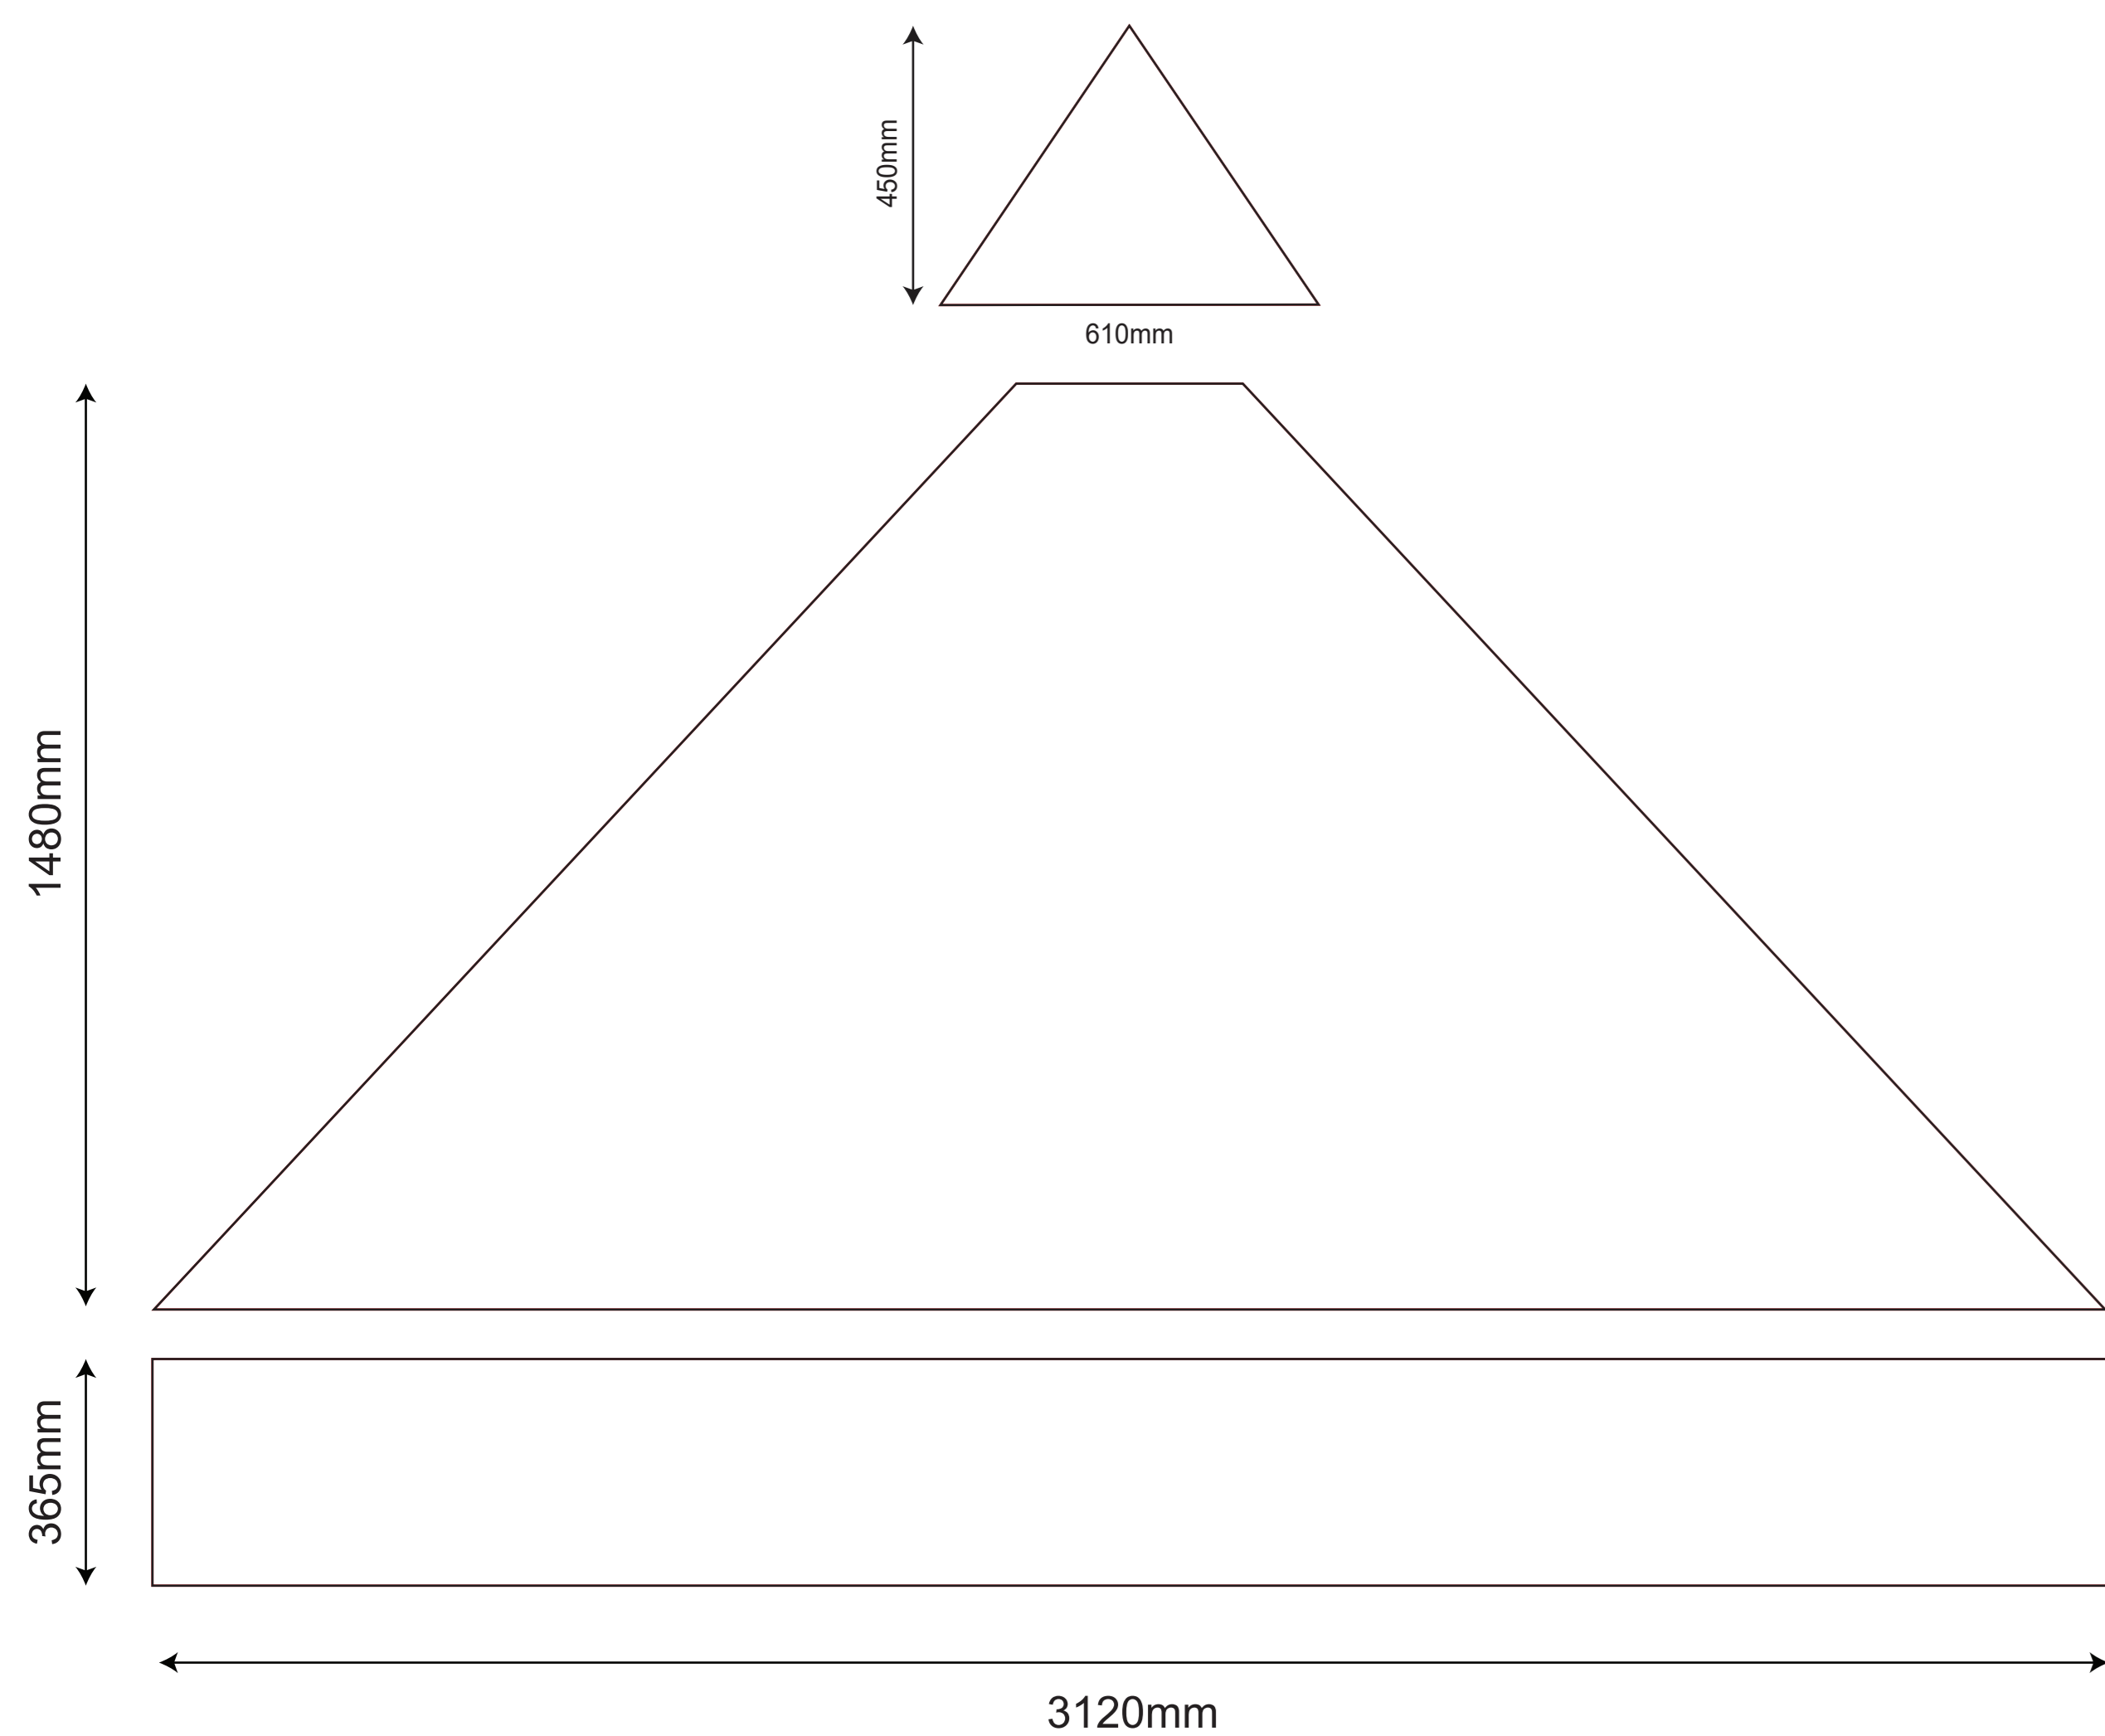

TEMPLATE IS SET AT 10% SCALE

# 3x3 Rhino Gazebo - Standard Pro Kit

TEMPLATE IS SET AT 10% SCALE

OUTSIDE OF THE GAZEBO - LEFT SIDE

OUTSIDE OF THE GAZEBO - RIGHT SIDE

OUTSIDE OF THE GAZEBO - BACK SIDE

OUTSIDE OF THE GAZEBO - FRONT SIDE