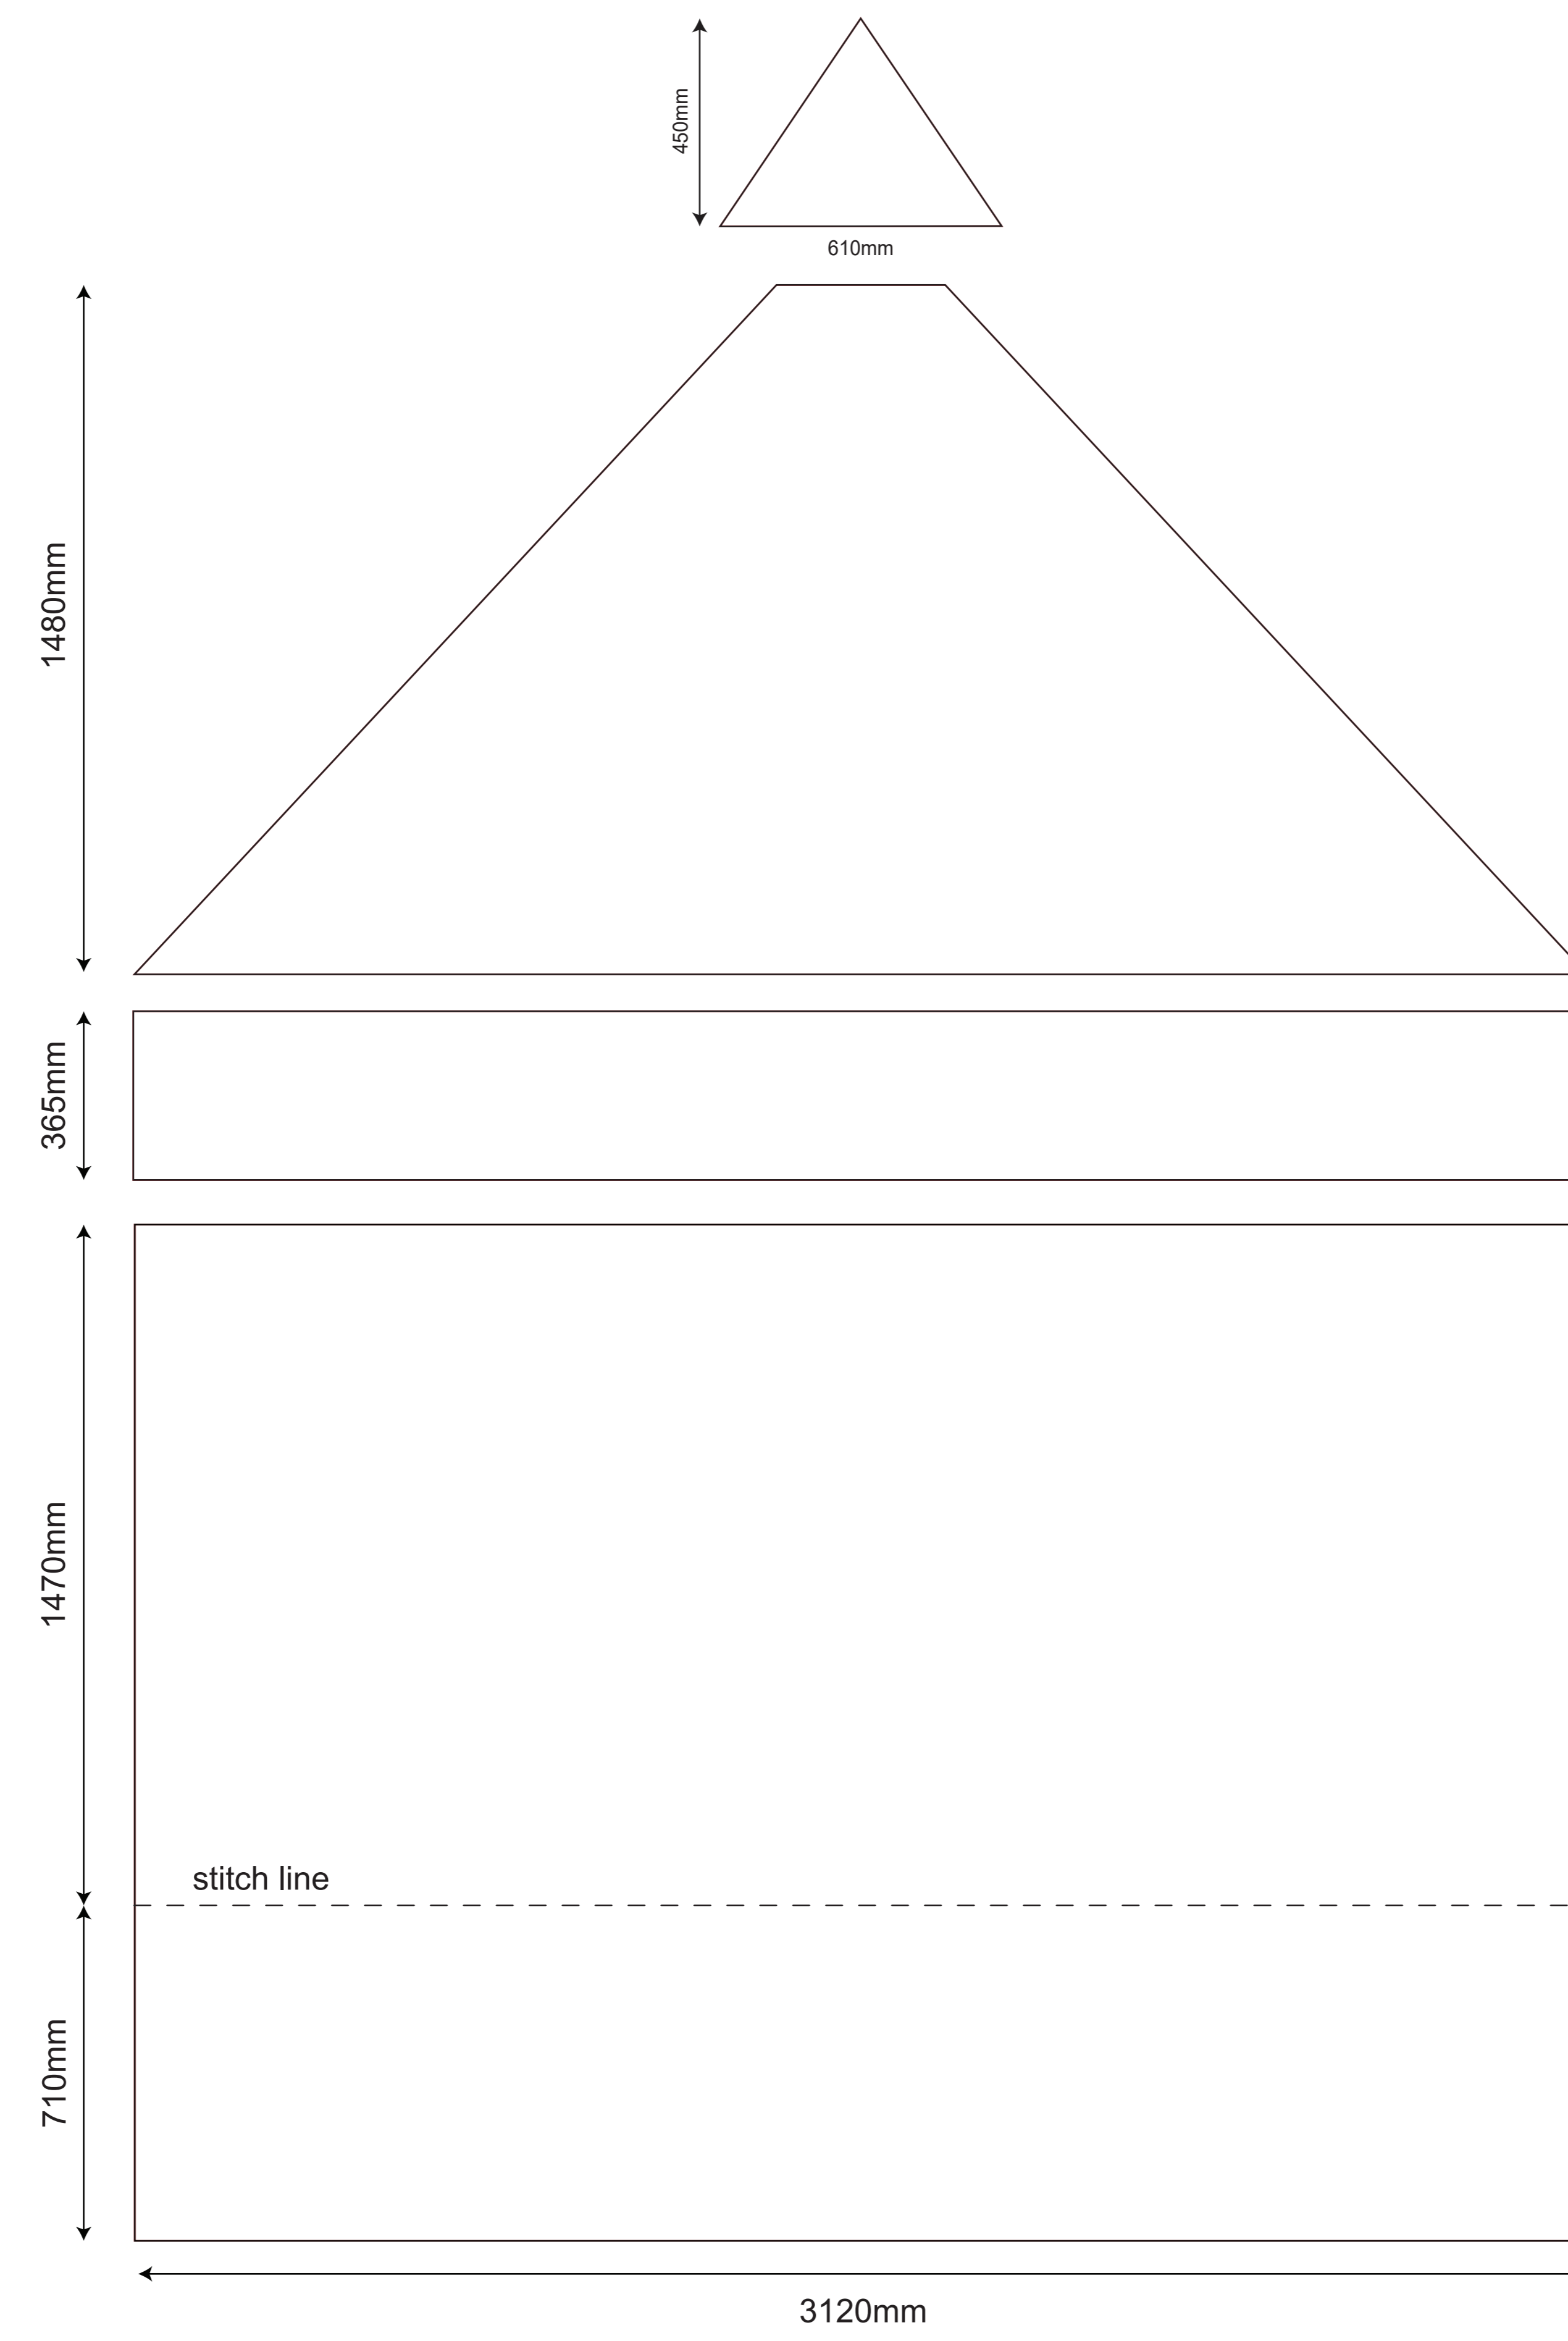

3x3 Rhino Gazebo - Ultimate Kit

OUTSIDE OF THE GAZEBO - LEFT SIDE

OUTSIDE OF THE GAZEBO - RIGHT SIDE

OUTSIDE OF THE GAZEBO - BACK SIDE

OUTSIDE OF THE GAZEBO - FRONT SIDE

INSIDE OF THE GAZEBO - LEFT WALL

INSIDE OF THE GAZEBO - RIGHT WALL

INSIDE OF THE GAZEBO - BACK WALL