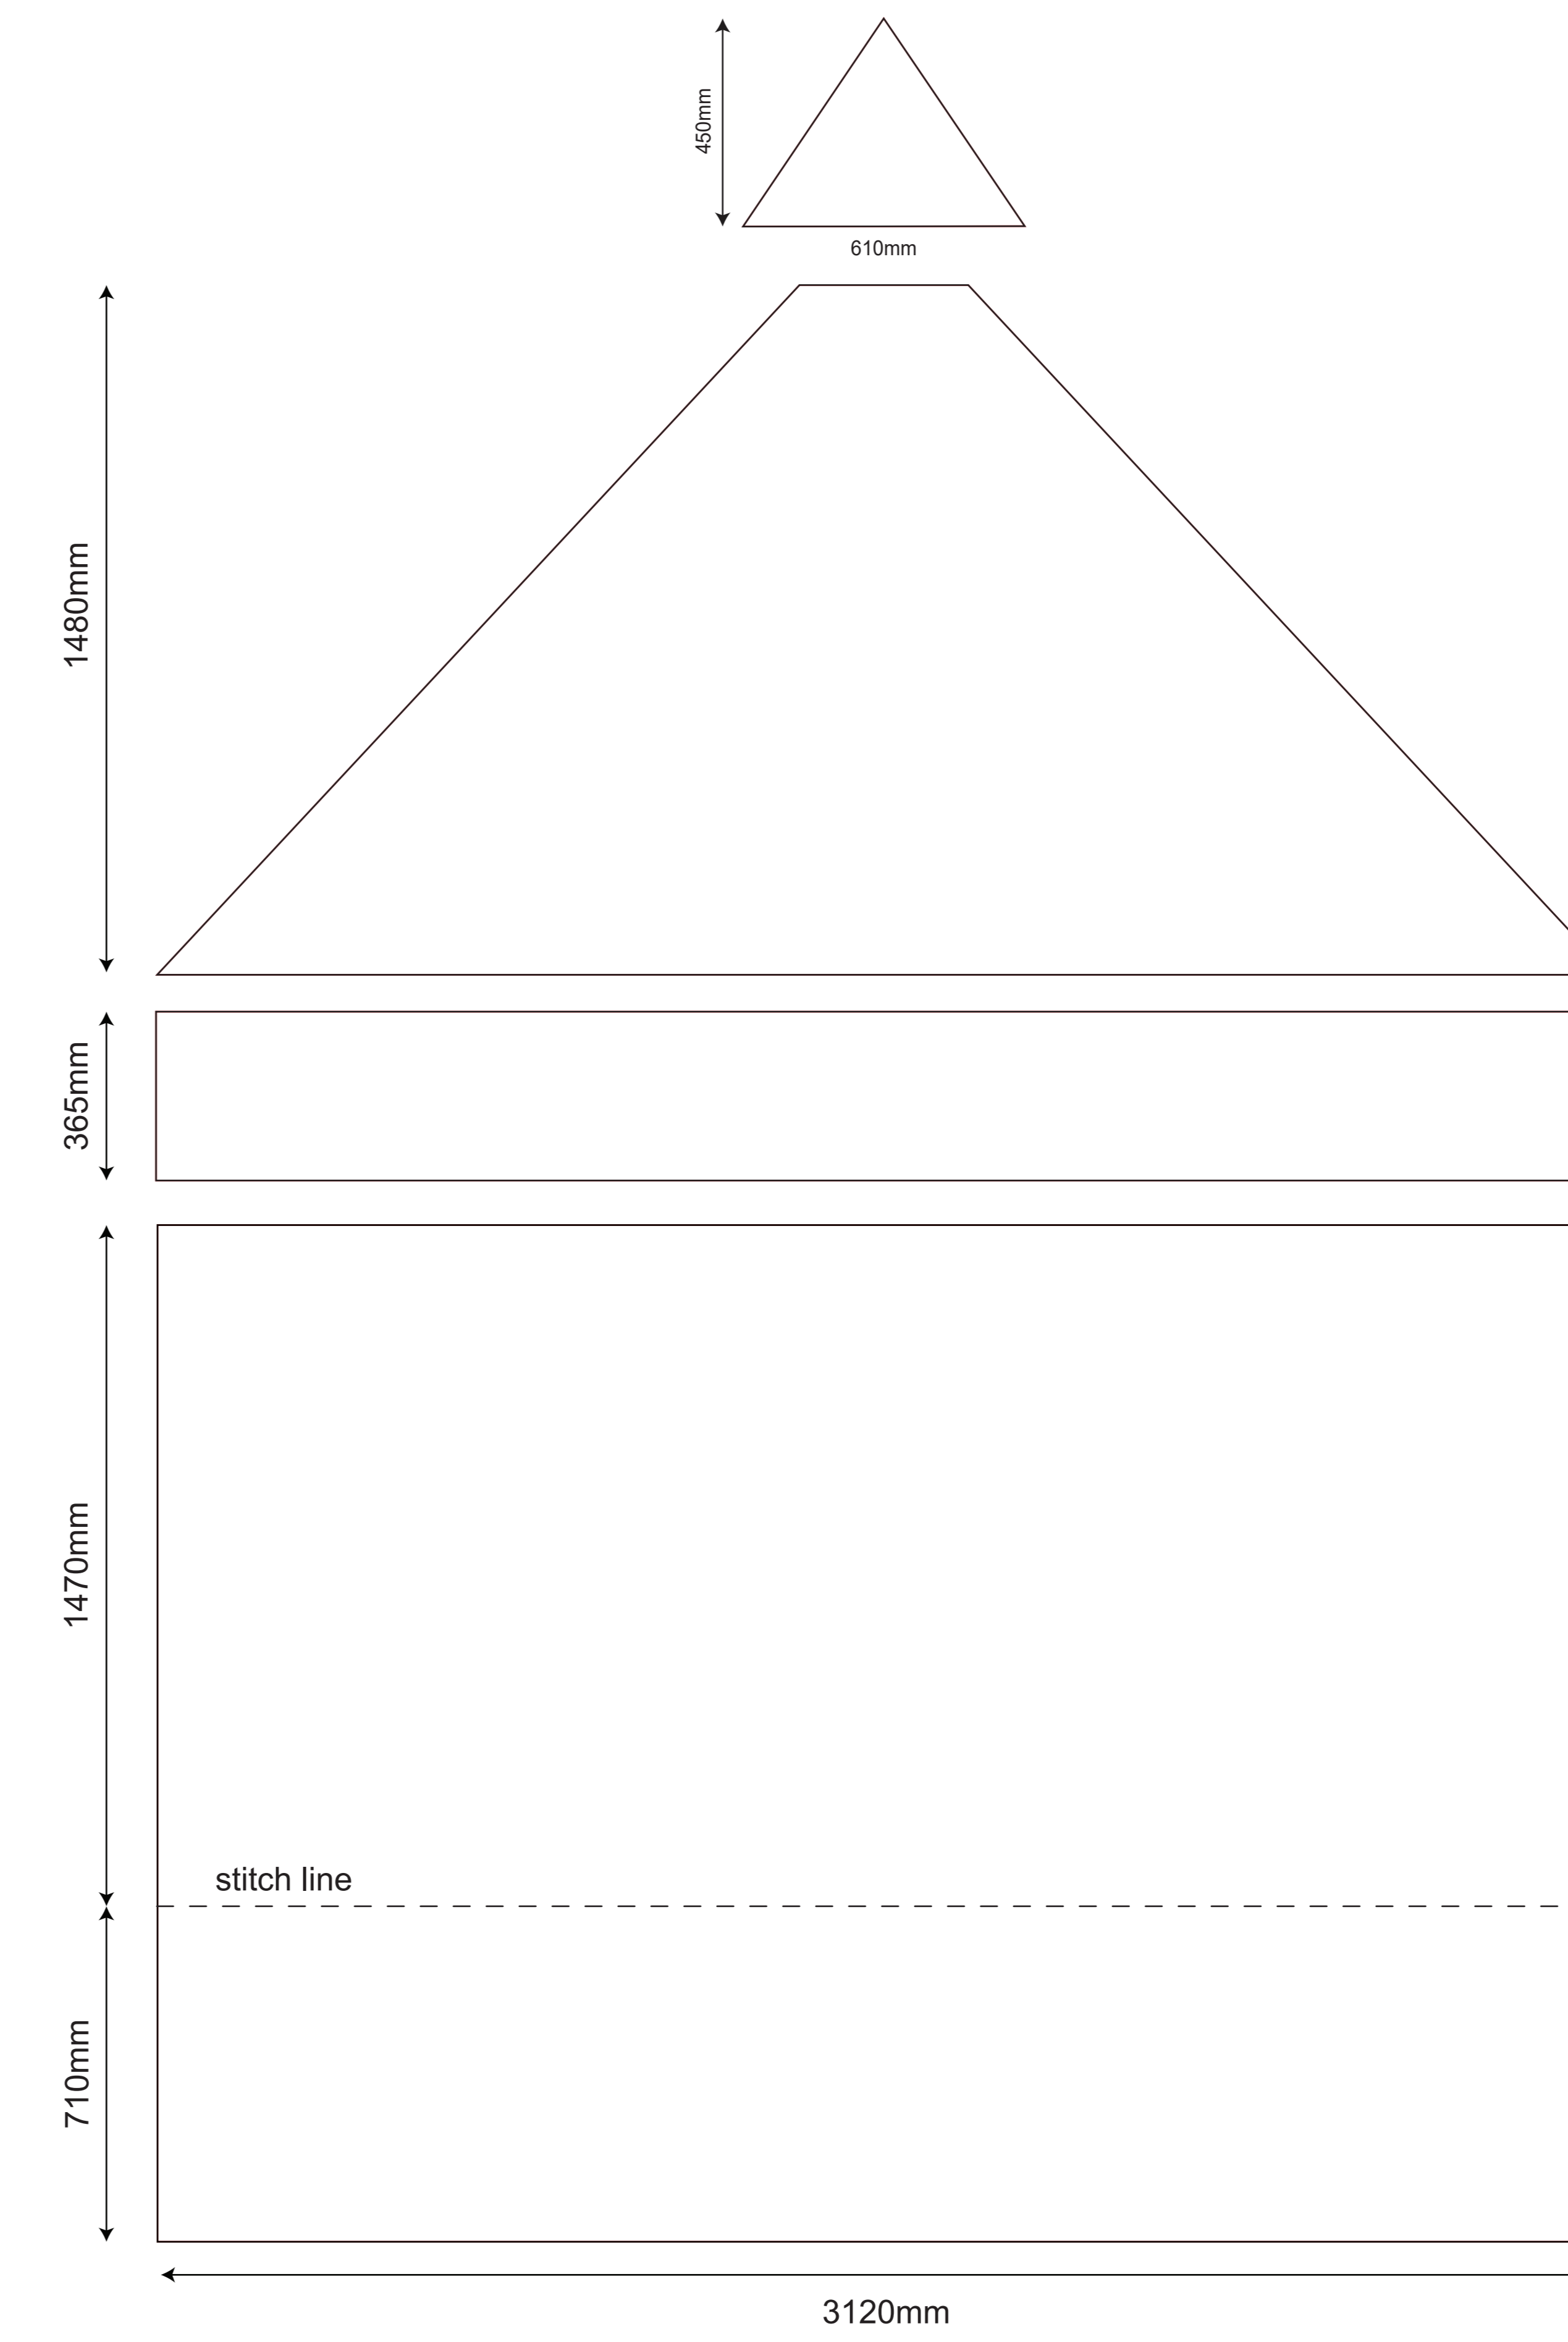

3x3 Rhino Gazebo - Ultimate Kit

OUTSIDE OF THE GAZEBO - LEFT SIDE

OUTSIDE OF THE GAZEBO - RIGHT SIDE

OUTSIDE OF THE GAZEBO - BACK SIDE

OUTSIDE OF THE GAZEBO - FRONT SIDE

INSIDE OF THE GAZEBO - LEFT WALL

INSIDE OF THE GAZEBO - RIGHT WALL

INSIDE OF THE GAZEBO - BACK WALL