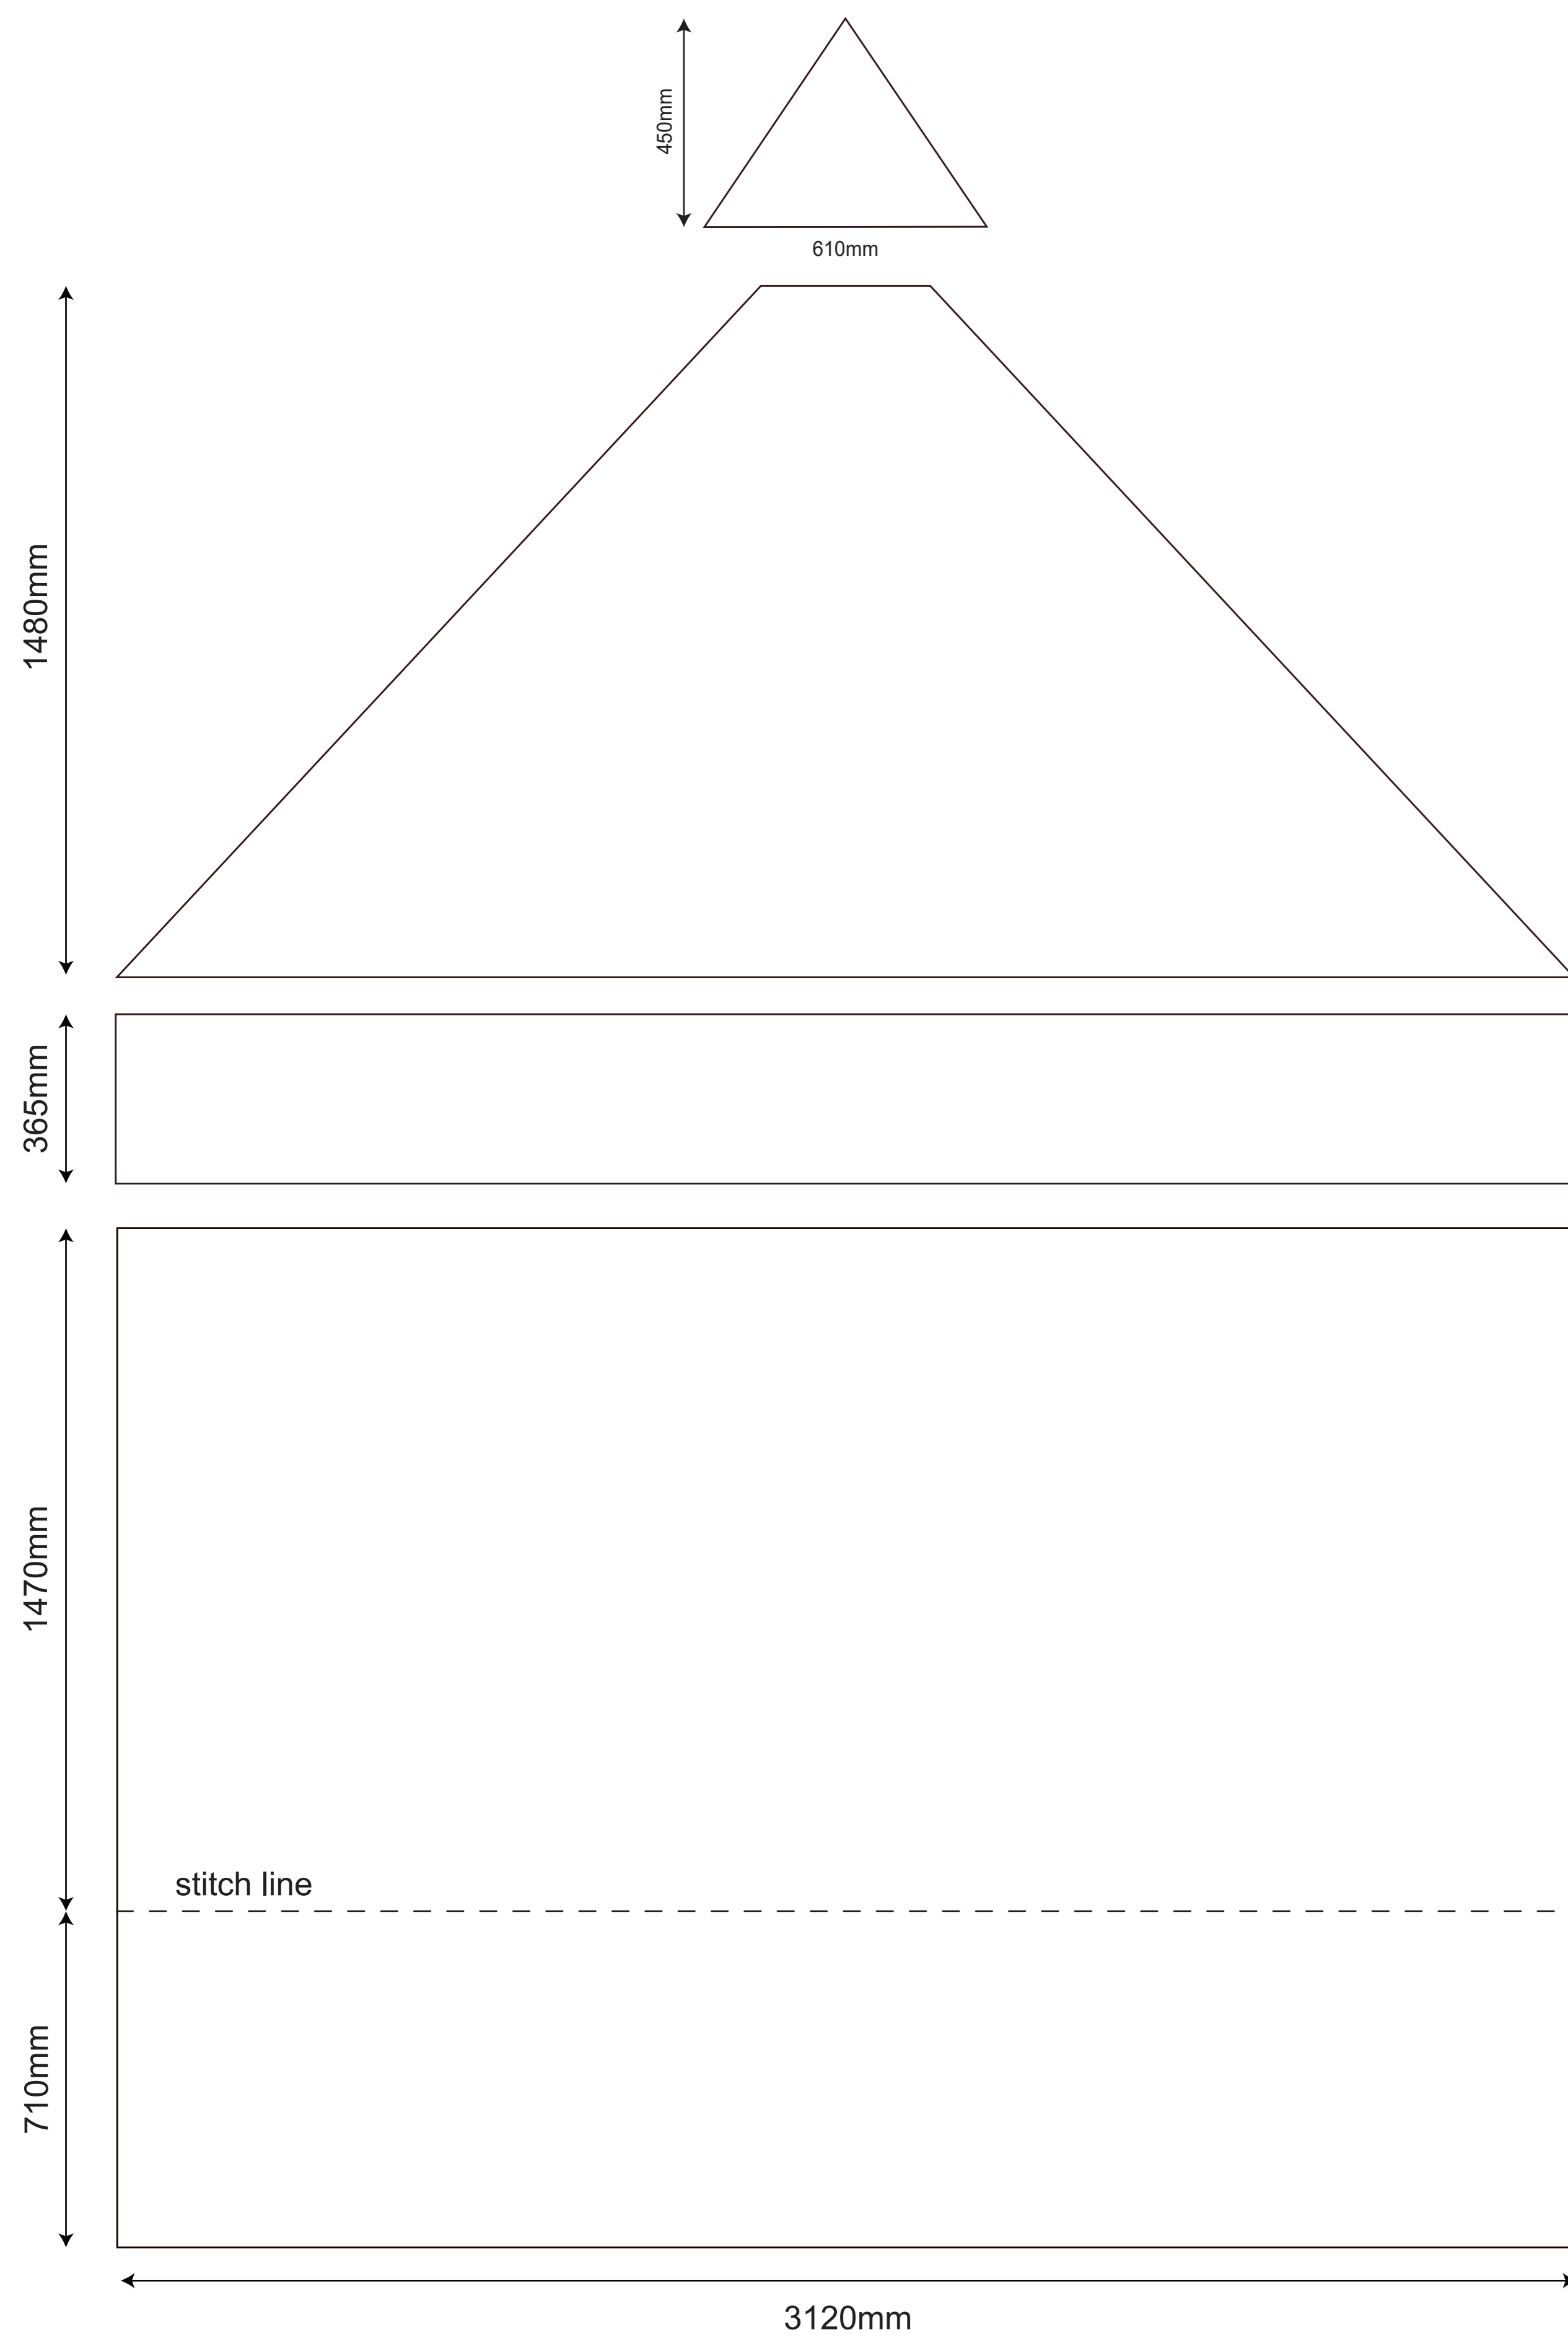

3x3 Rhino Gazebo - Ultimate Kit

OUTSIDE OF THE GAZEBO - LEFT SIDE

OUTSIDE OF THE GAZEBO - RIGHT SIDE

OUTSIDE OF THE GAZEBO - BACK SIDE

OUTSIDE OF THE GAZEBO - FRONT SIDE

INSIDE OF THE GAZEBO - LEFT WALL

INSIDE OF THE GAZEBO - RIGHT WALL

INSIDE OF THE GAZEBO - BACK WALL