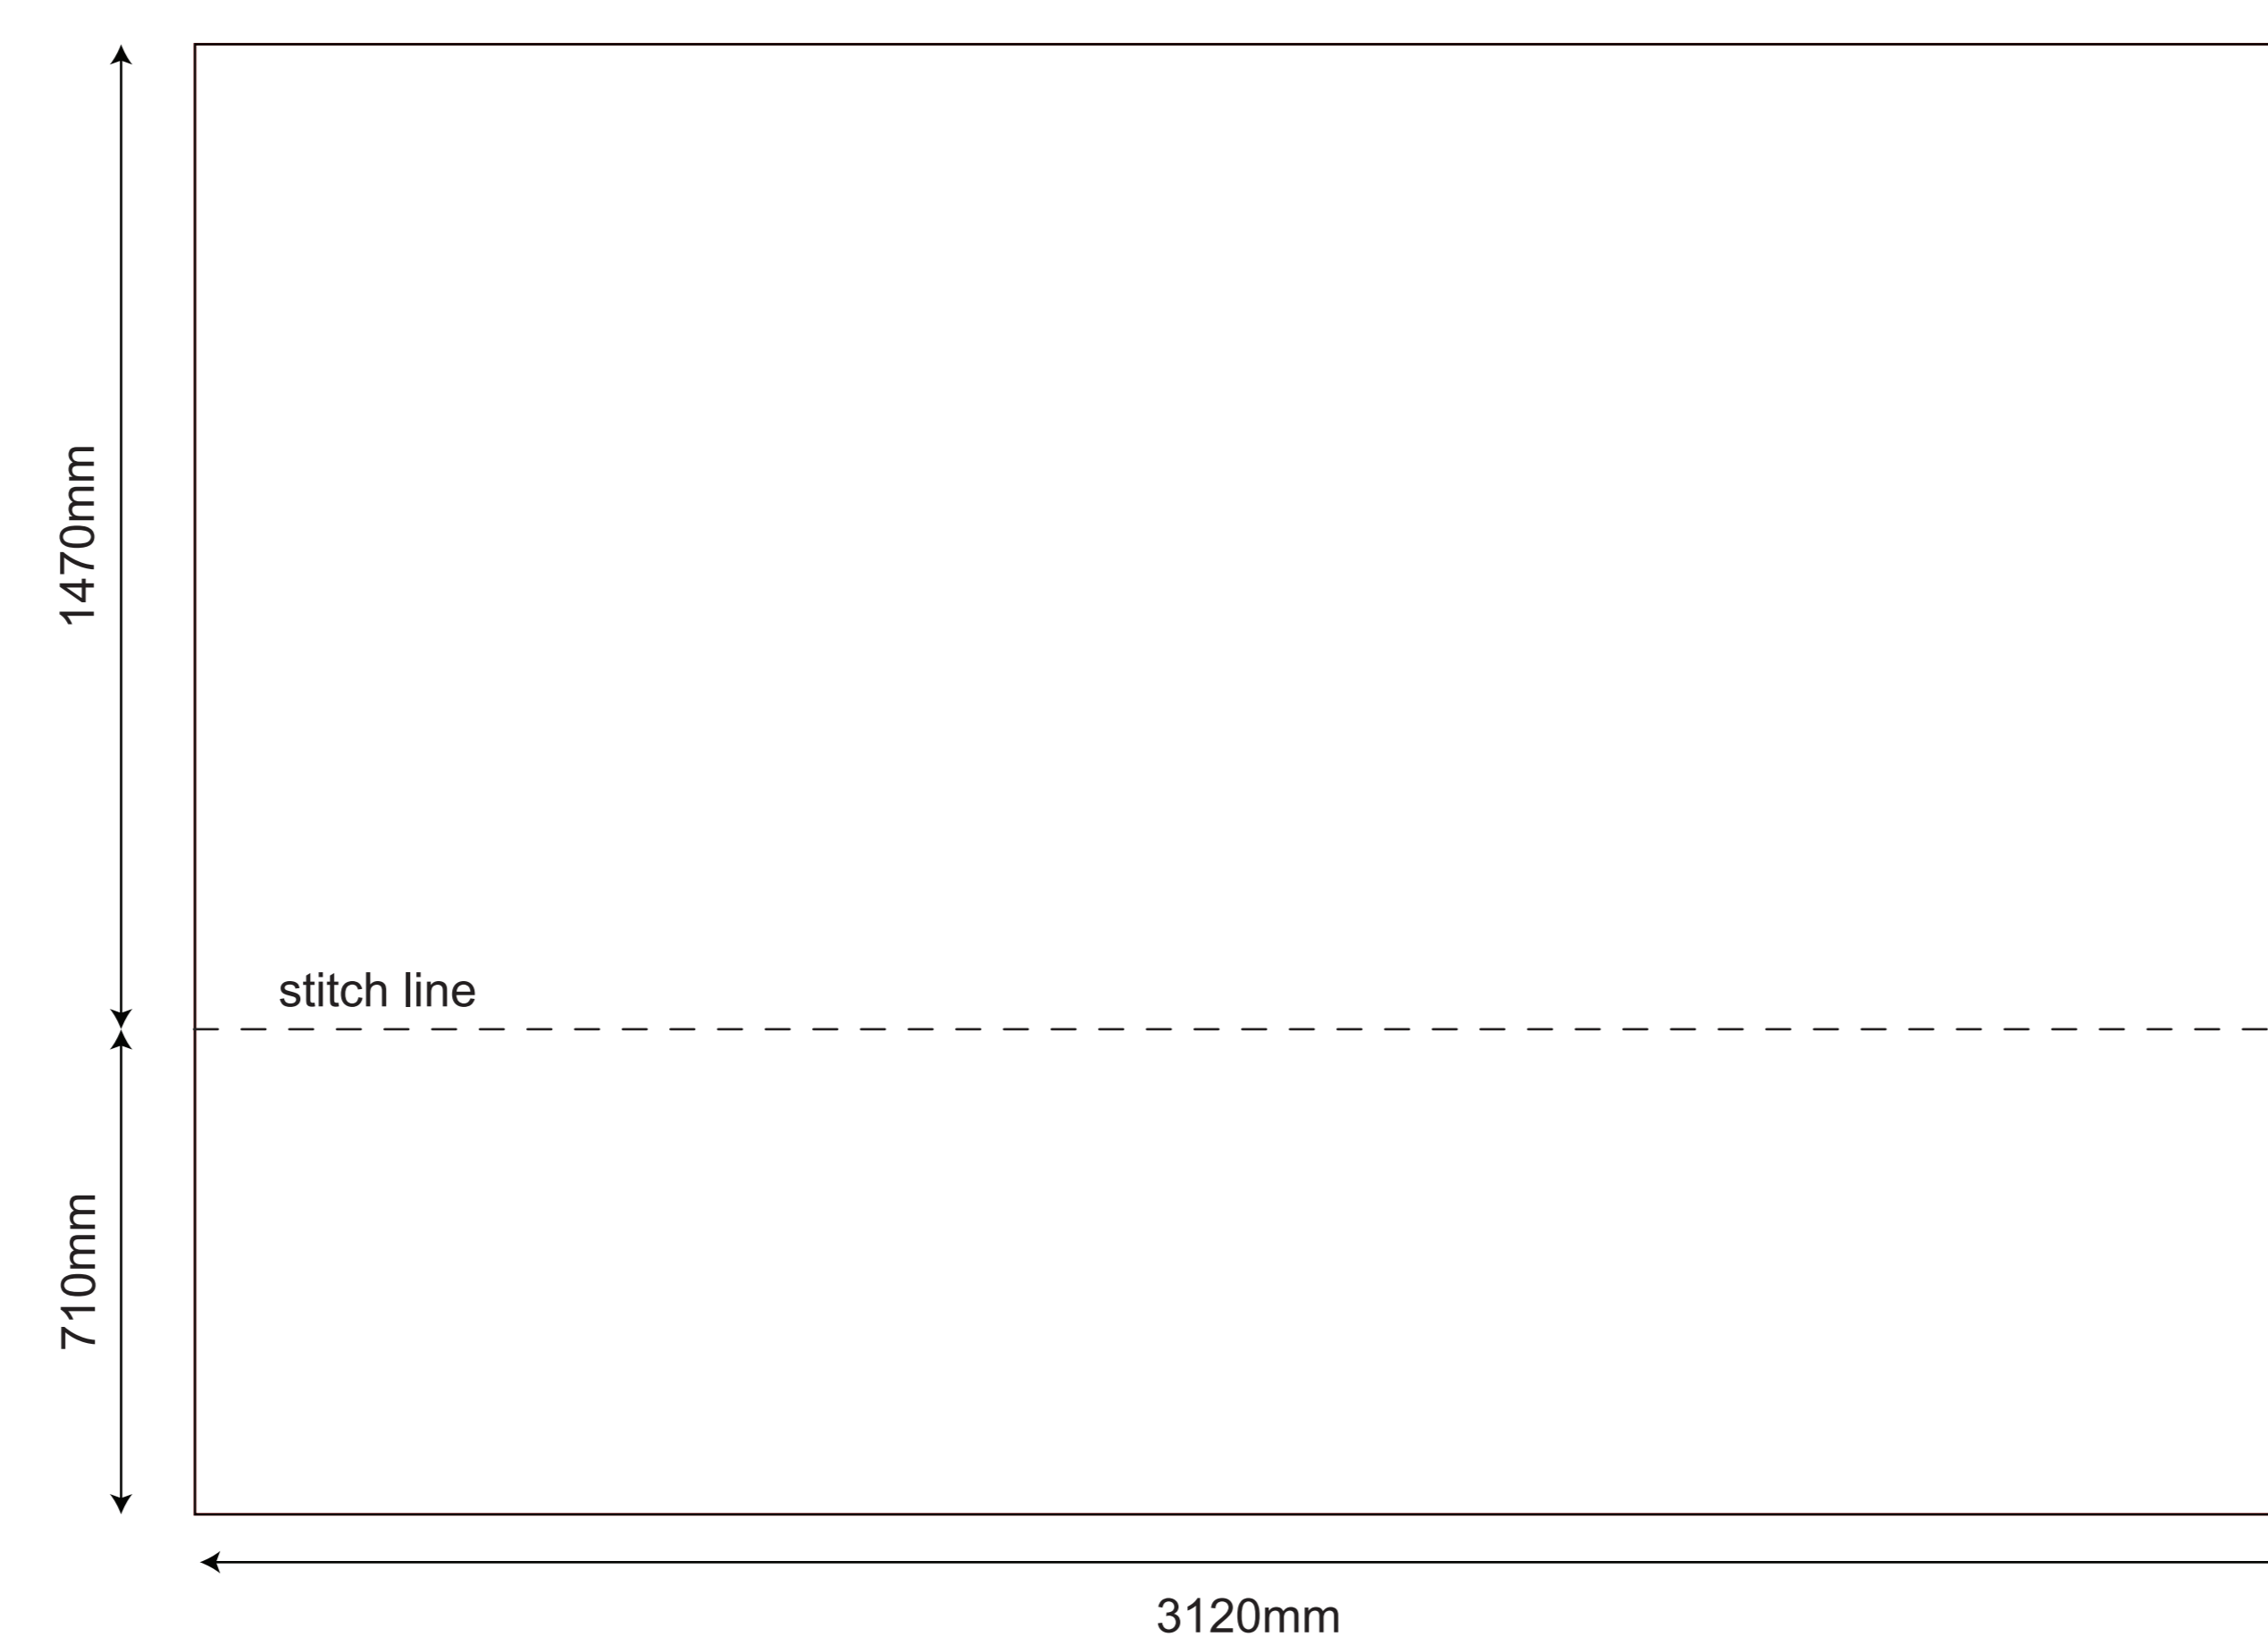

3x3 Rhino Gazebo - Ultimate Kit

OUTSIDE OF THE GAZEBO - LEFT SIDE

OUTSIDE OF THE GAZEBO - RIGHT SIDE

OUTSIDE OF THE GAZEBO - BACK SIDE

OUTSIDE OF THE GAZEBO - FRONT SIDE

INSIDE OF THE GAZEBO - LEFT WALL

INSIDE OF THE GAZEBO - RIGHT WALL

INSIDE OF THE GAZEBO - BACK WALL