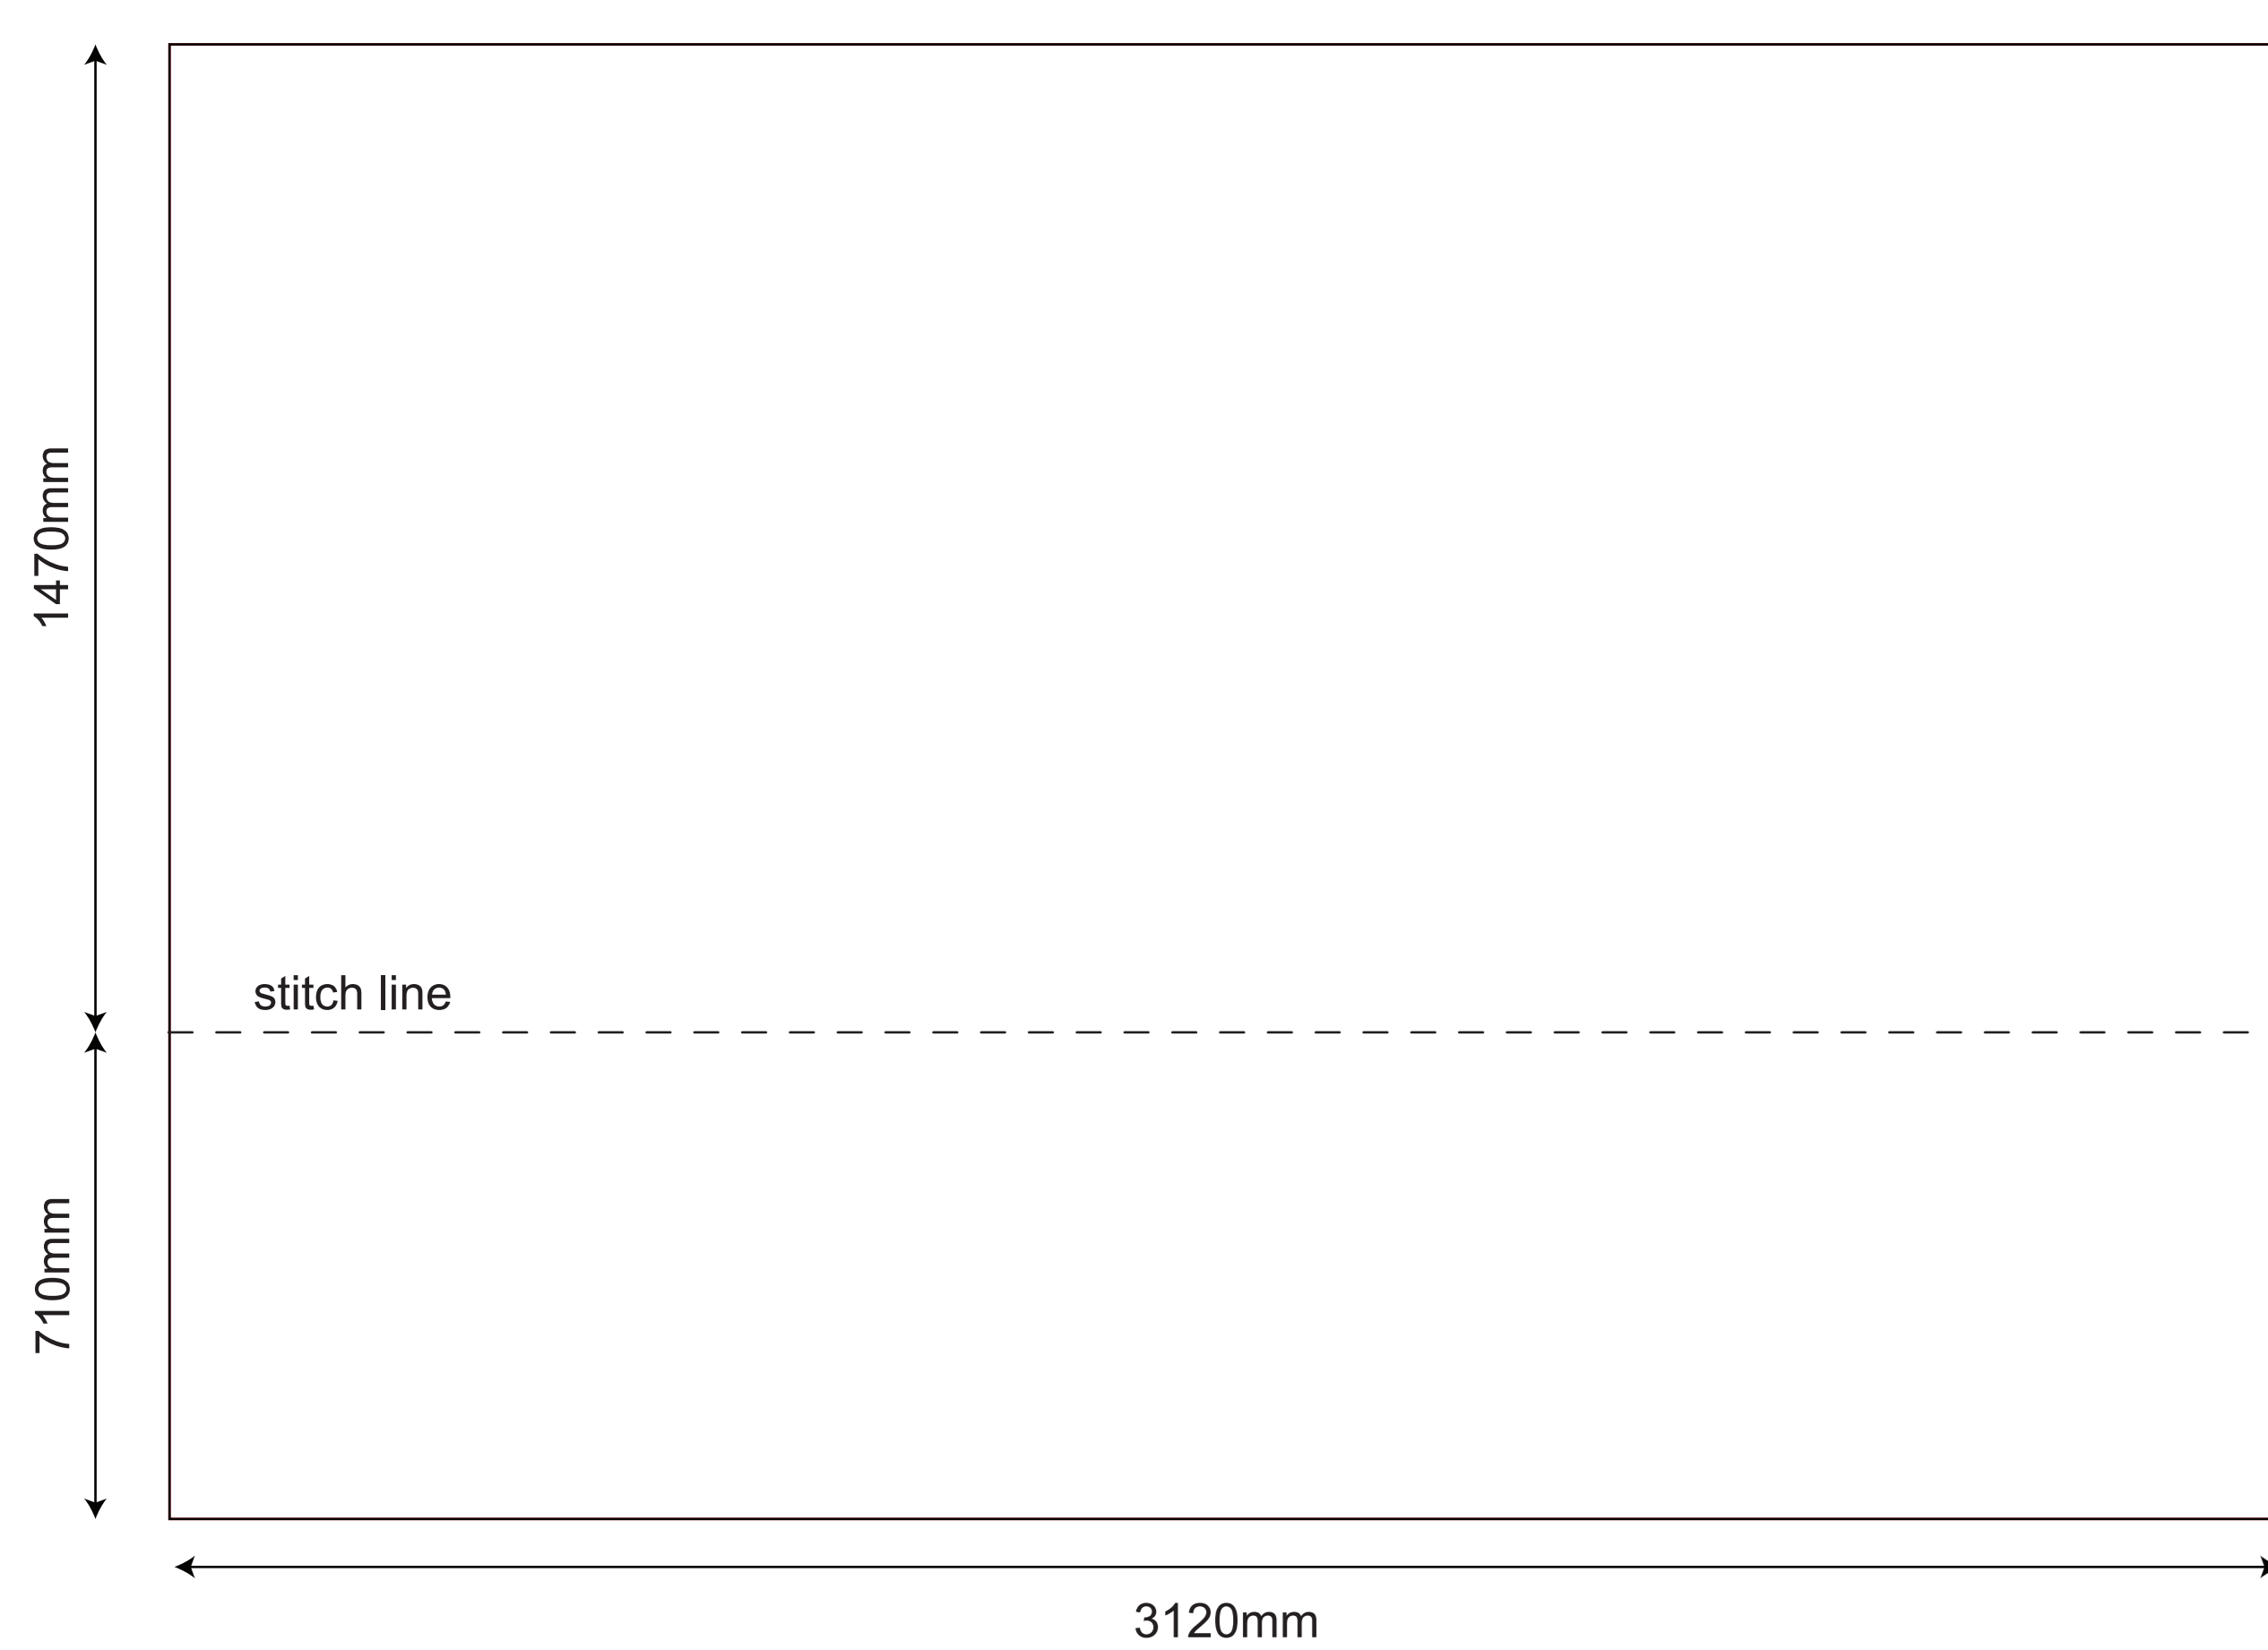

3x3 Rhino Gazebo - Ultimate Kit

OUTSIDE OF THE GAZEBO - LEFT SIDE

OUTSIDE OF THE GAZEBO - RIGHT SIDE

OUTSIDE OF THE GAZEBO - BACK SIDE

OUTSIDE OF THE GAZEBO - FRONT SIDE

INSIDE OF THE GAZEBO - LEFT WALL

INSIDE OF THE GAZEBO - RIGHT WALL

INSIDE OF THE GAZEBO - BACK WALL