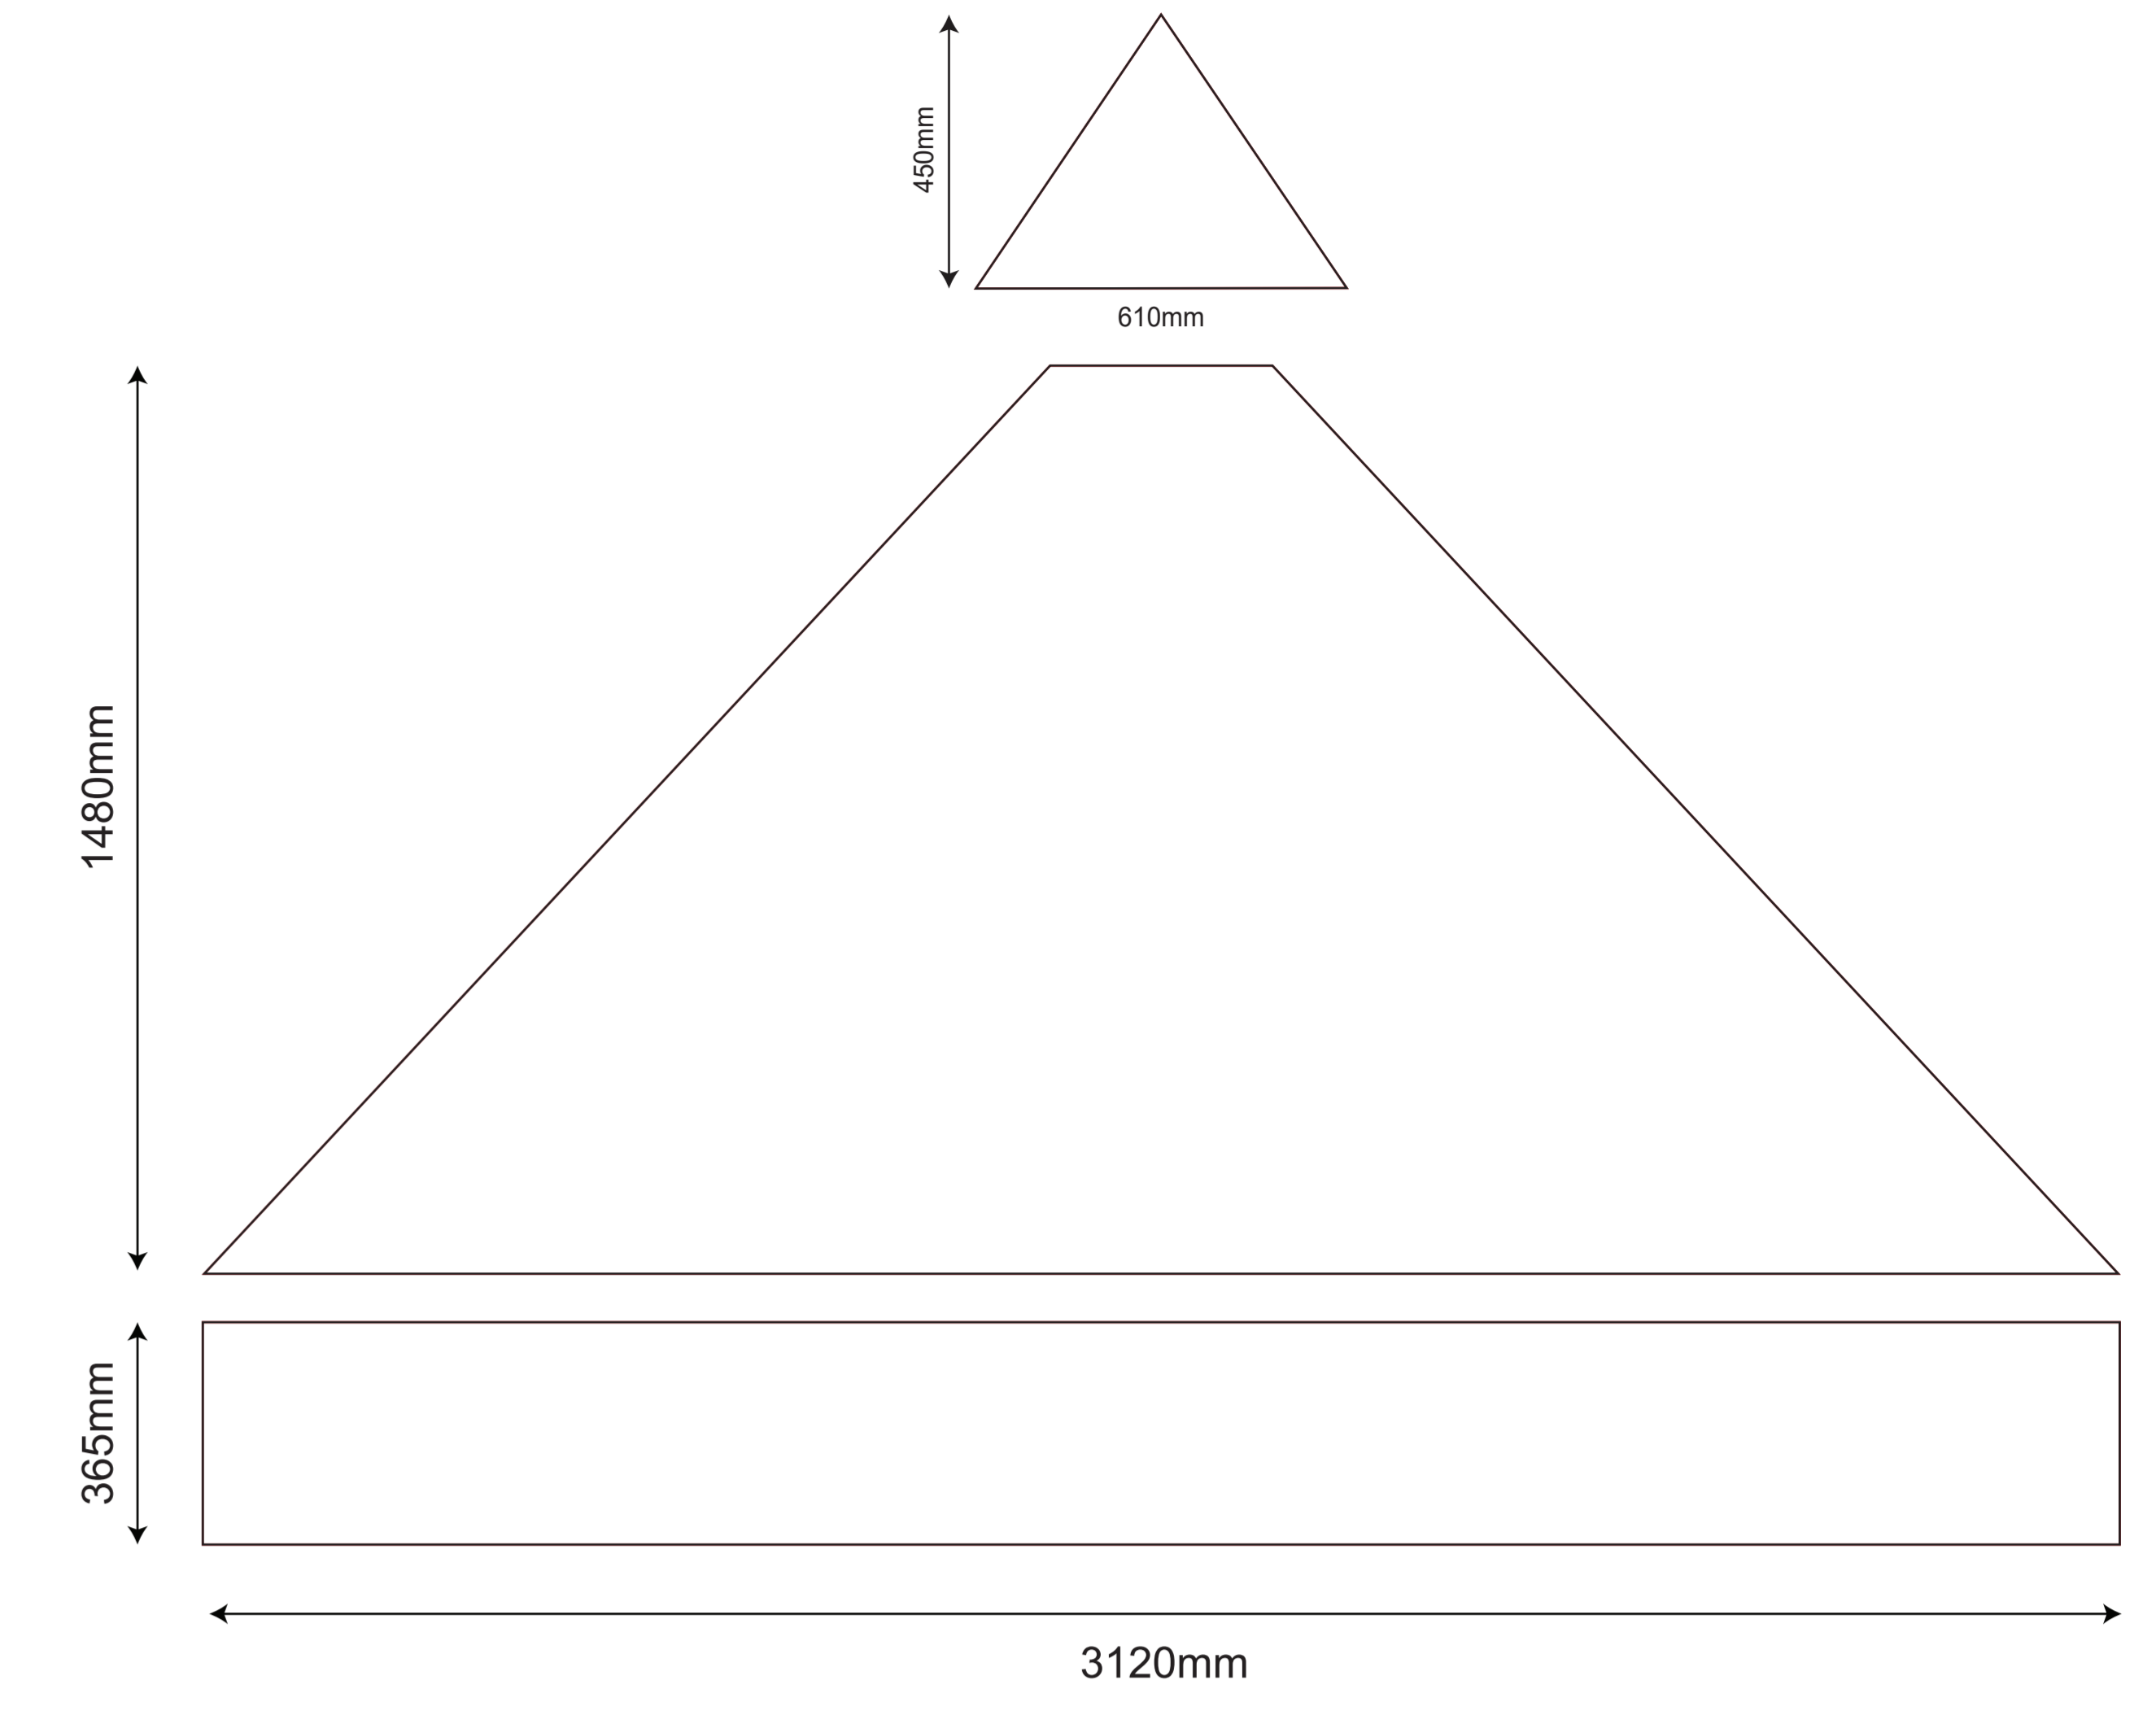

# 3x3 Rhino Gazebo - Vision Plus Kit

OUTSIDE OF THE GAZEBO - LEFT SIDE

OUTSIDE OF THE GAZEBO - RIGHT SIDE

OUTSIDE OF THE GAZEBO - BACK SIDE

OUTSIDE OF THE GAZEBO - FRONT SIDE

INSIDE OF THE GAZEBO - BACK WALL

OUTSIDE OF THE GAZEBO - LEFT SIDE - half wall

OUTSIDE OF THE GAZEBO - RIGHT SIDE - half wall

INSIDE OF THE GAZEBO - LEFT SIDE - half wall

INSIDE OF THE GAZEBO - RIGHT SIDE - half wall