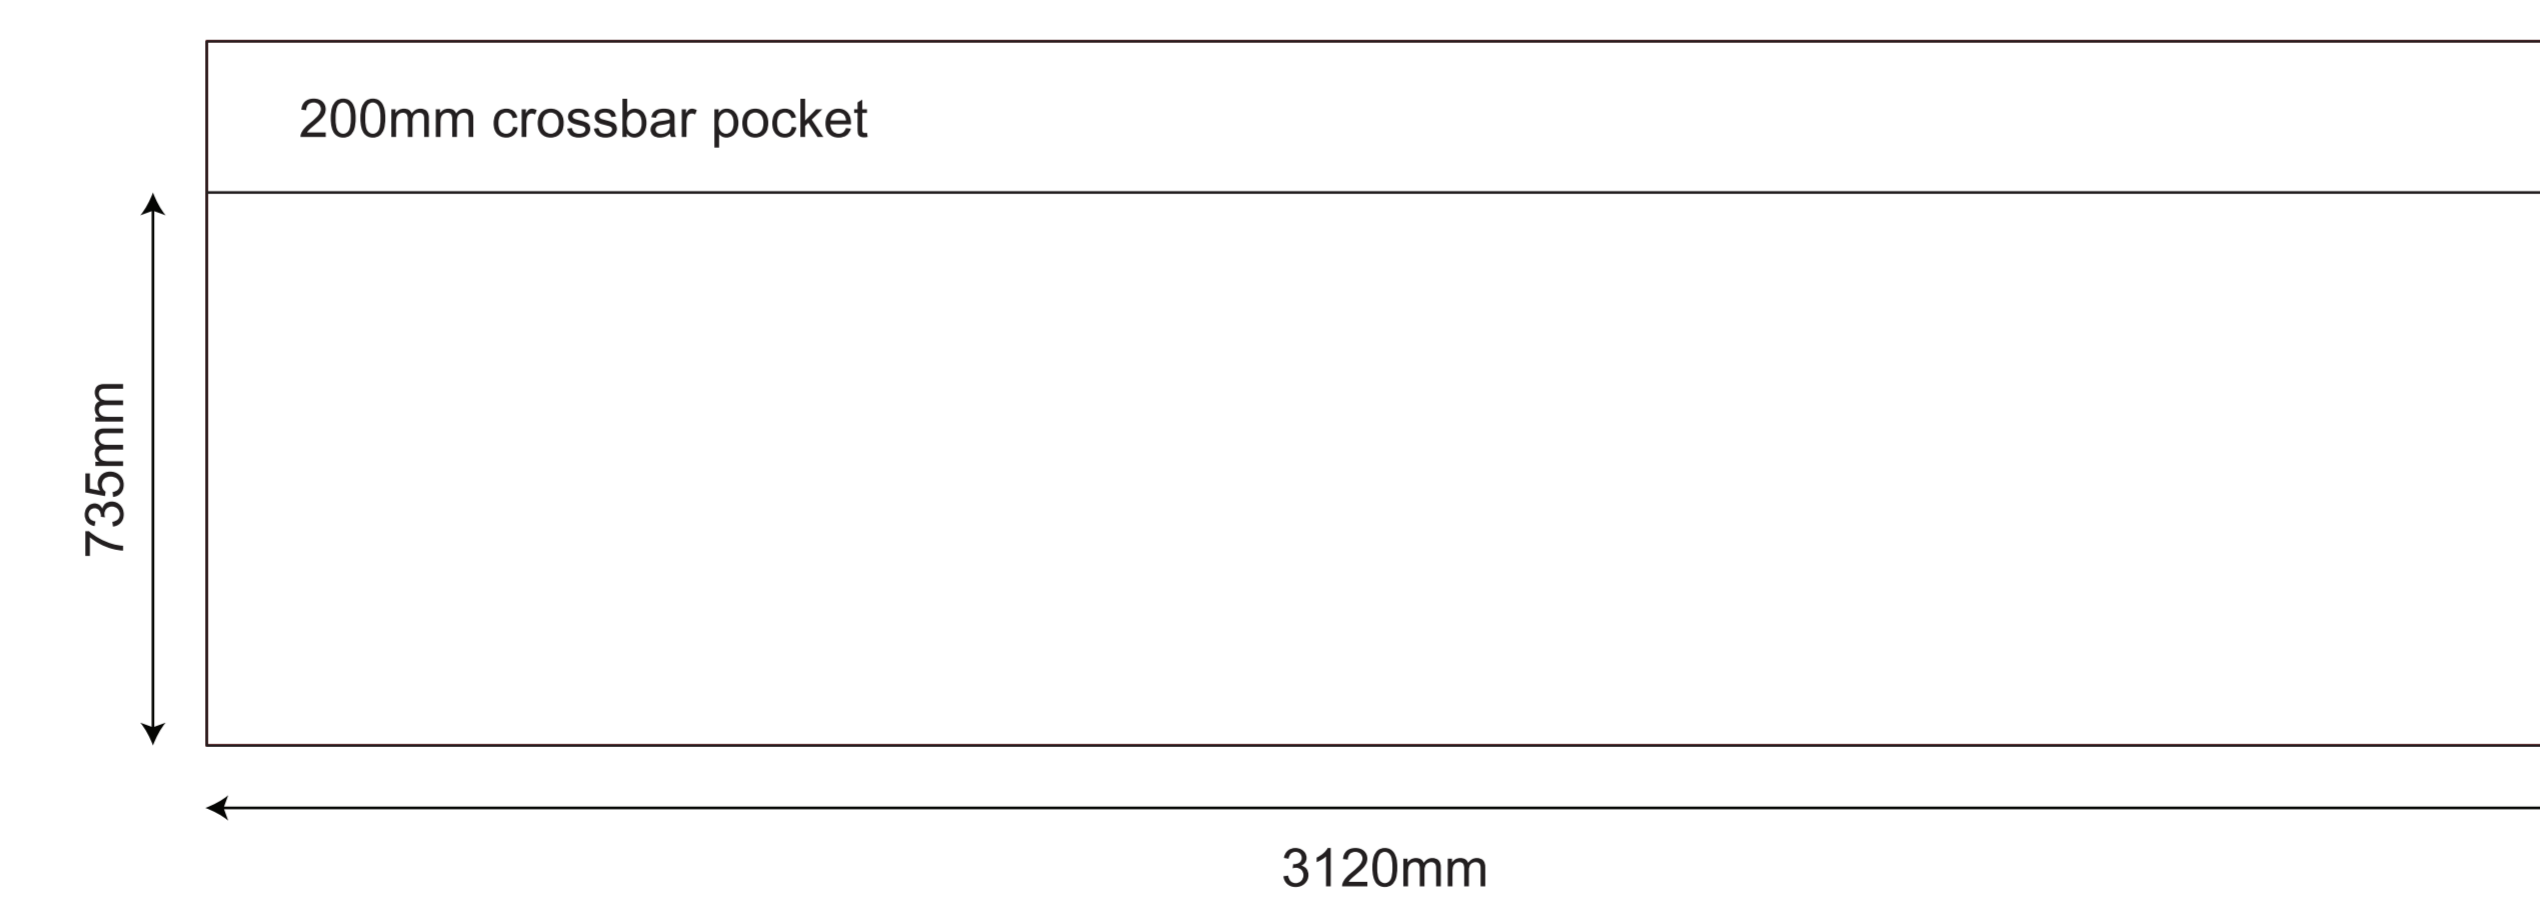

# 3x3 Rhino Gazebo - Vision Plus Kit

OUTSIDE OF THE GAZEBO - LEFT SIDE

OUTSIDE OF THE GAZEBO - RIGHT SIDE

OUTSIDE OF THE GAZEBO - BACK SIDE

OUTSIDE OF THE GAZEBO - FRONT SIDE

INSIDE OF THE GAZEBO - BACK WALL

OUTSIDE OF THE GAZEBO - LEFT SIDE - half wall

OUTSIDE OF THE GAZEBO - RIGHT SIDE - half wall

INSIDE OF THE GAZEBO - LEFT SIDE - half wall

INSIDE OF THE GAZEBO - RIGHT SIDE - half wall