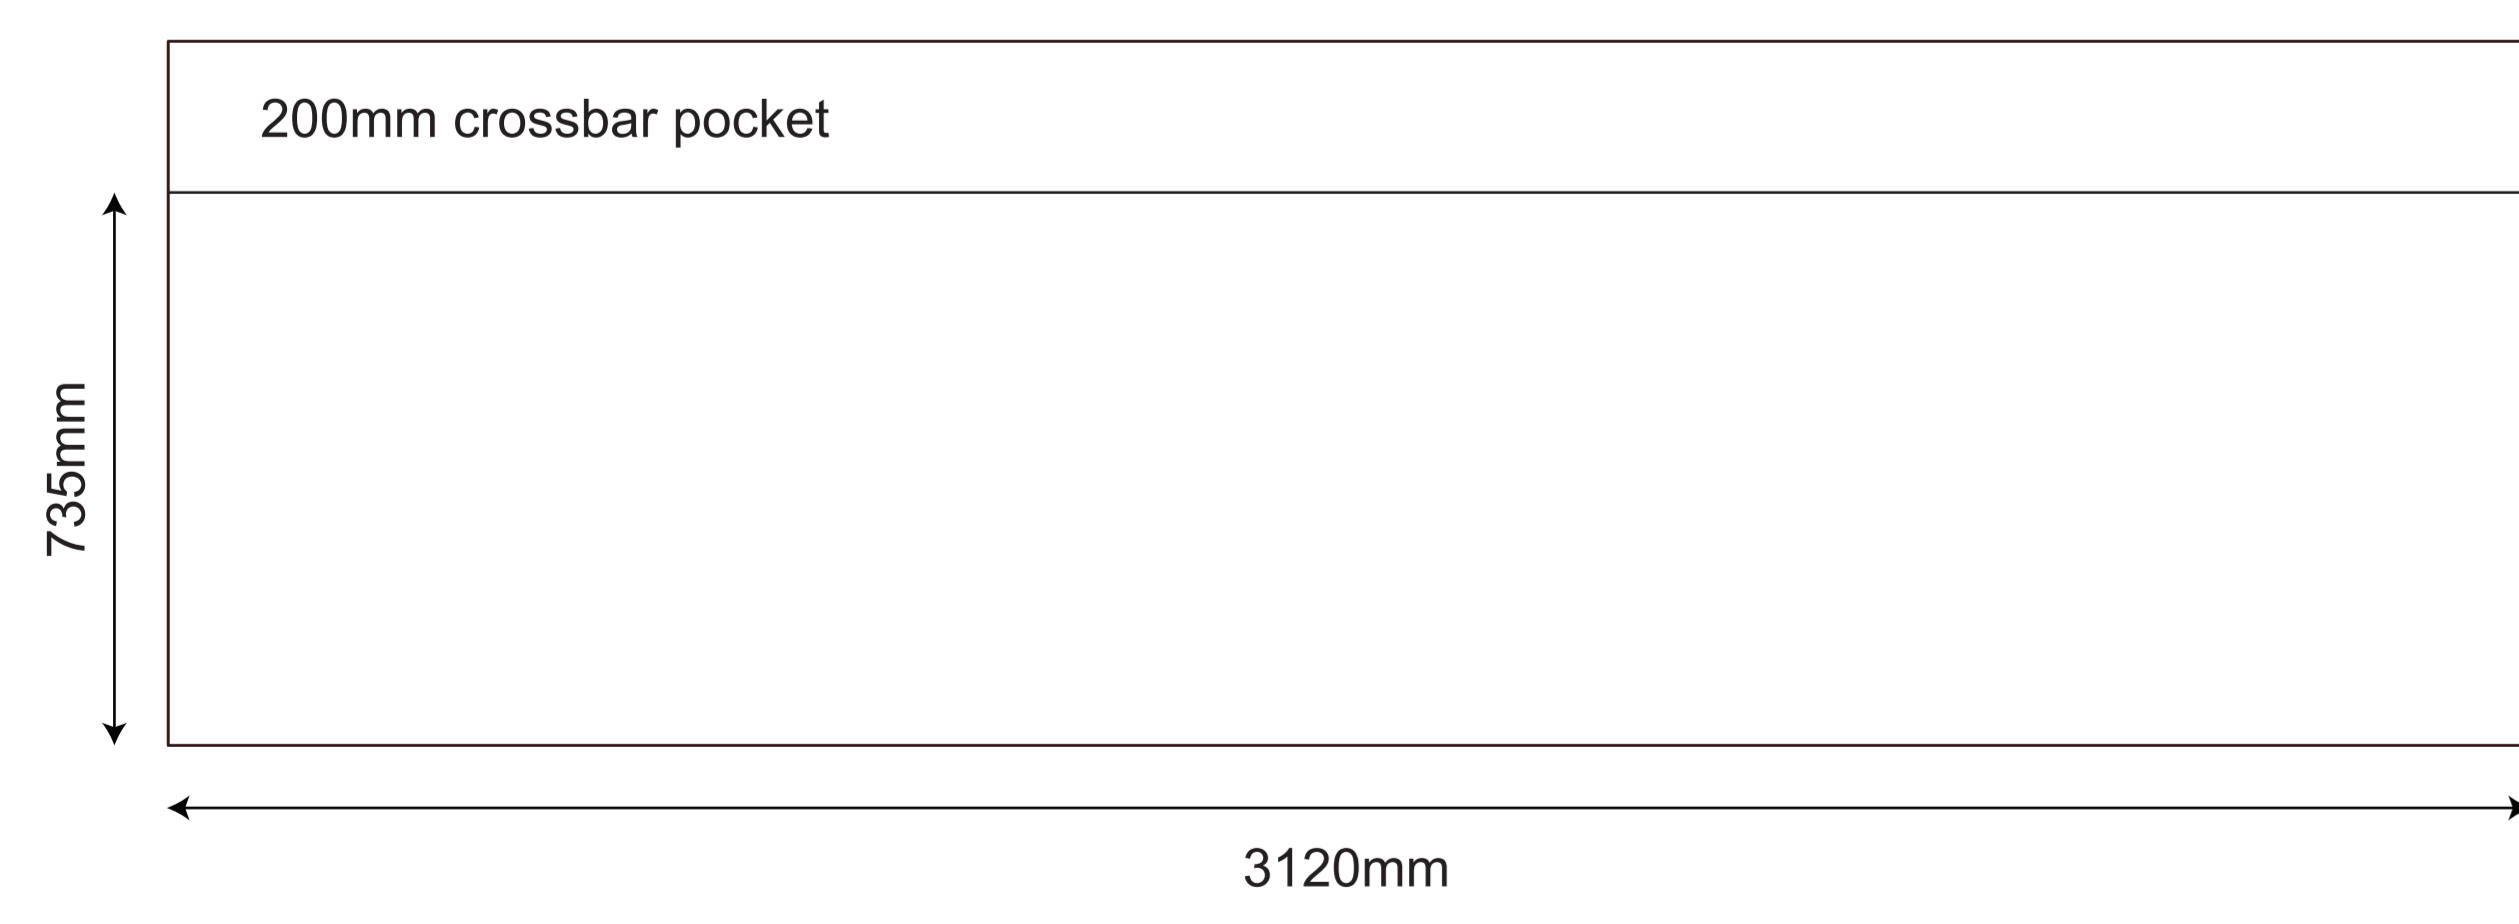

# 3x3 Rhino Gazebo - Vision Plus Kit

OUTSIDE OF THE GAZEBO - LEFT SIDE

OUTSIDE OF THE GAZEBO - RIGHT SIDE

OUTSIDE OF THE GAZEBO - BACK SIDE

OUTSIDE OF THE GAZEBO - FRONT SIDE

INSIDE OF THE GAZEBO - BACK WALL

OUTSIDE OF THE GAZEBO - LEFT SIDE - half wall

OUTSIDE OF THE GAZEBO - RIGHT SIDE - half wall

INSIDE OF THE GAZEBO - LEFT SIDE - half wall

INSIDE OF THE GAZEBO - RIGHT SIDE - half wall