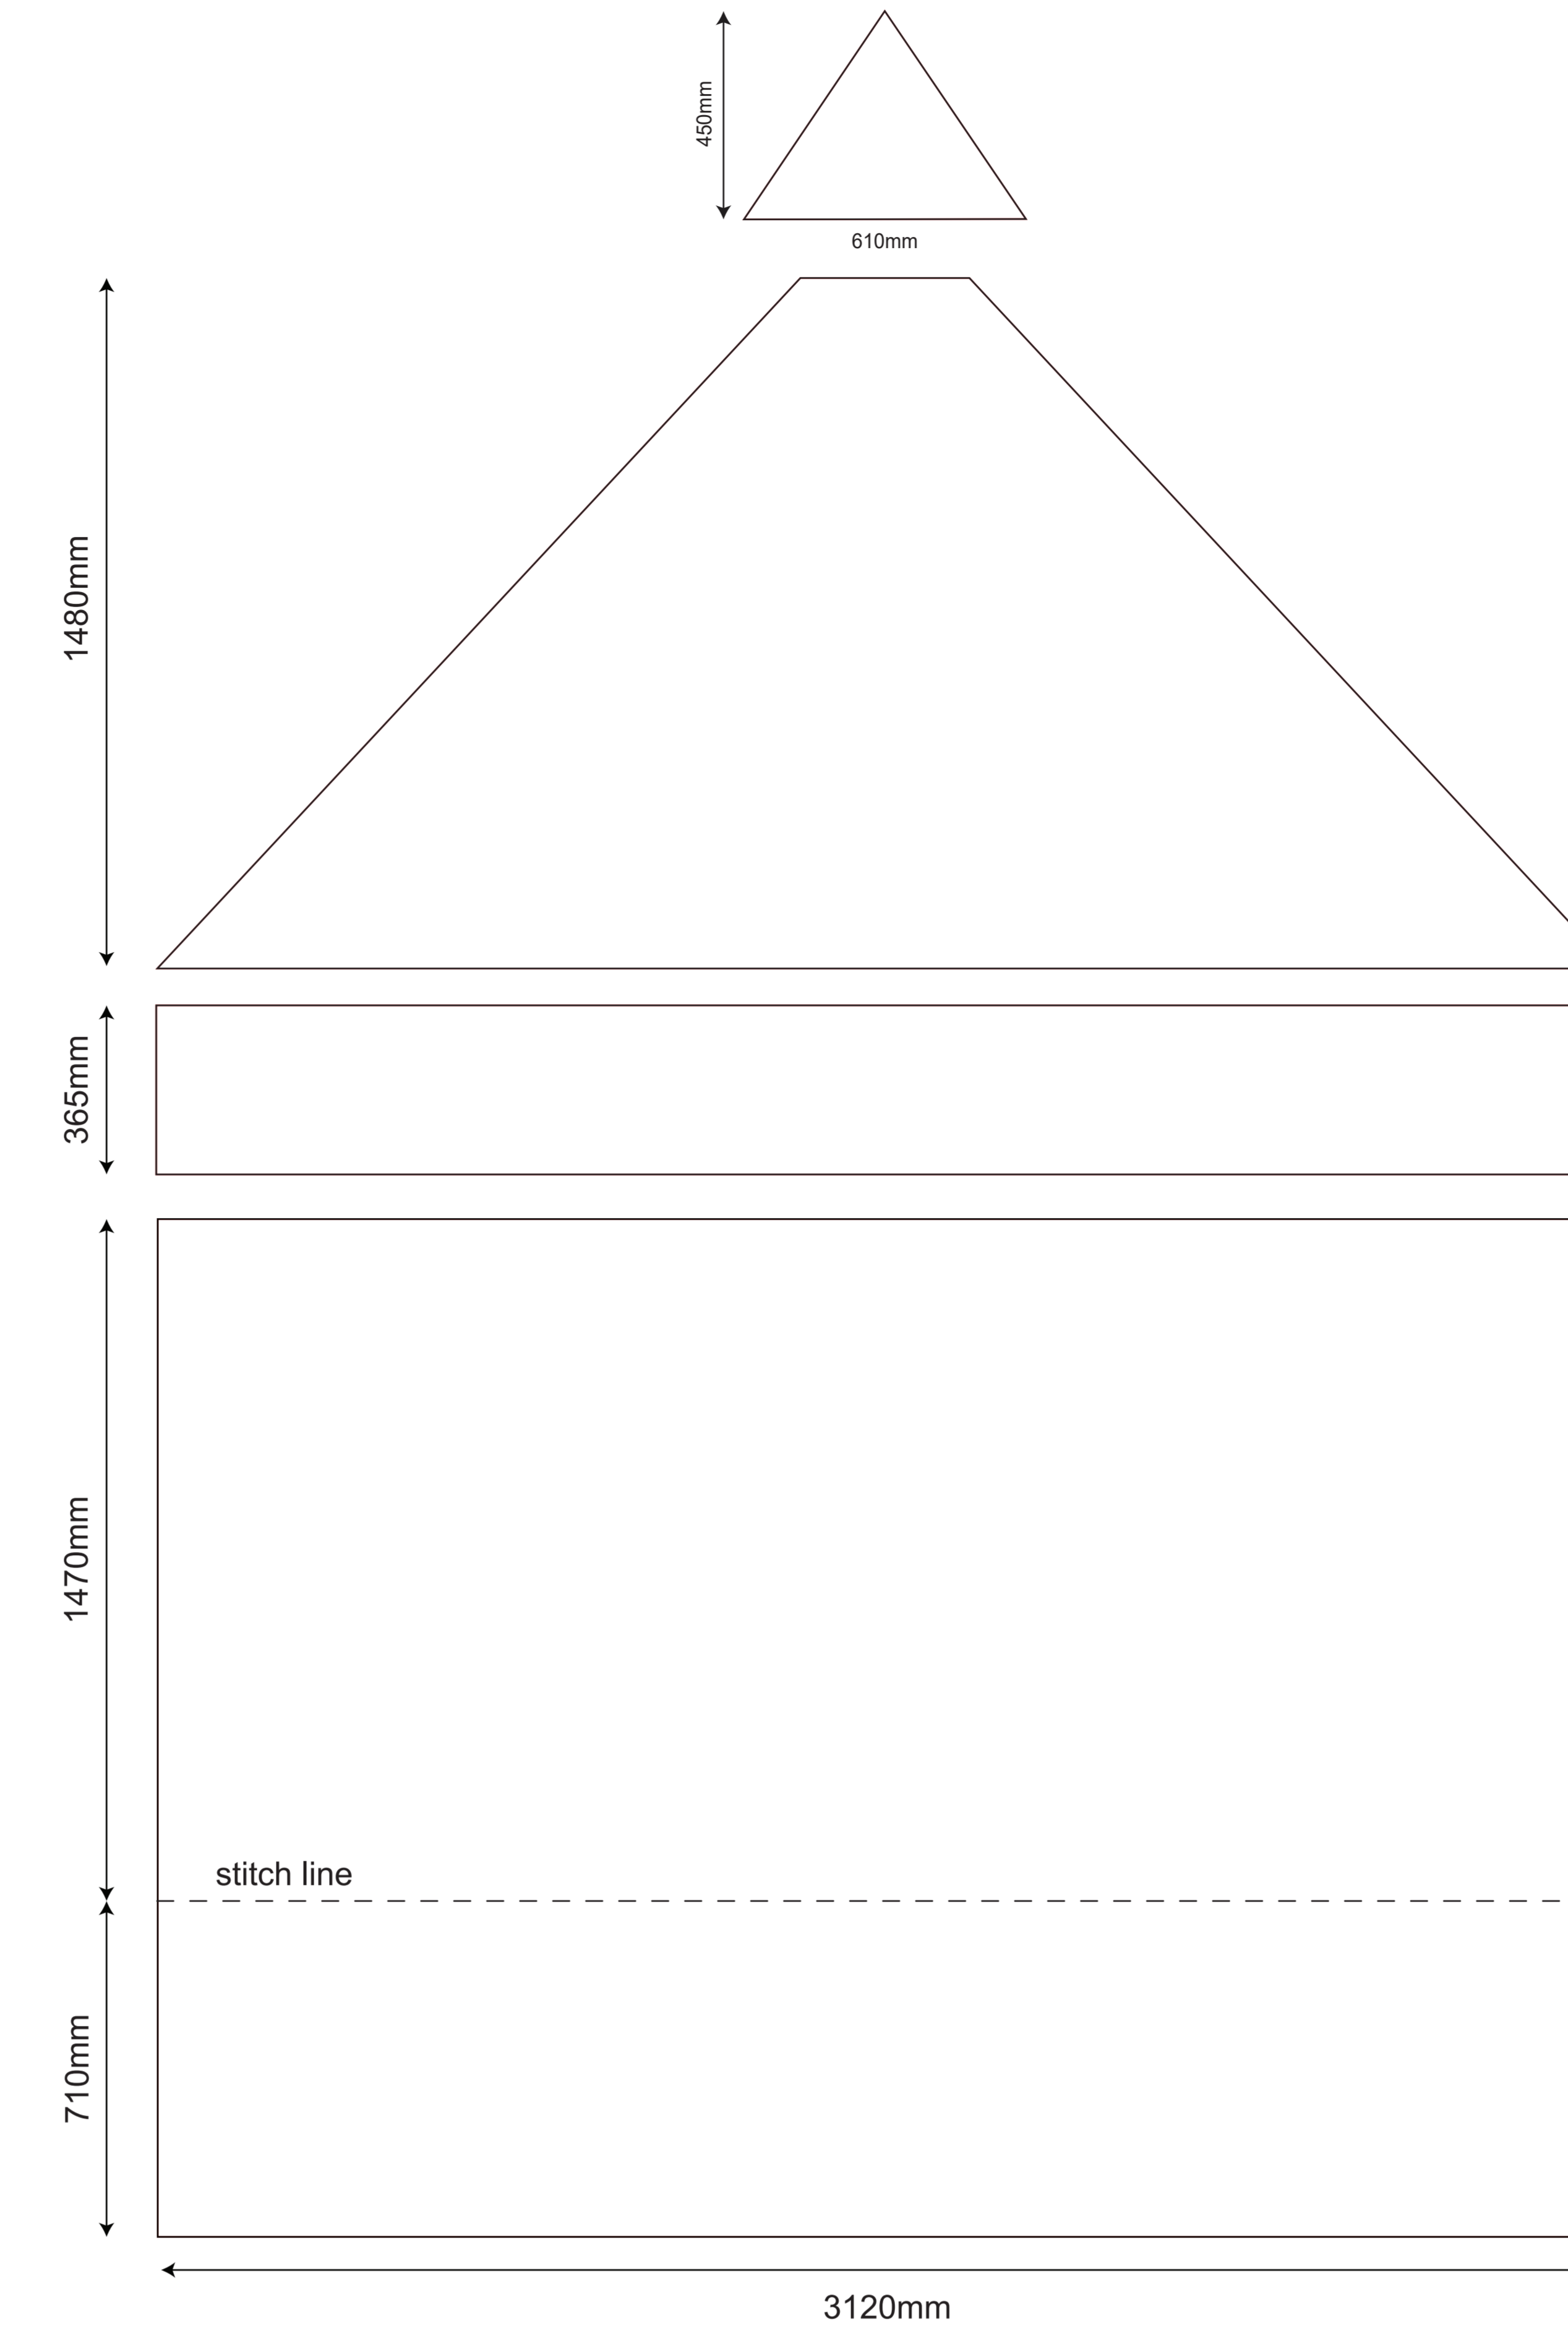

# 3x3 Rhino Gazebo - Vision Plus Kit

OUTSIDE OF THE GAZEBO - LEFT SIDE

OUTSIDE OF THE GAZEBO - RIGHT SIDE

OUTSIDE OF THE GAZEBO - BACK SIDE

OUTSIDE OF THE GAZEBO - FRONT SIDE

INSIDE OF THE GAZEBO - BACK WALL

OUTSIDE OF THE GAZEBO - LEFT SIDE - half wall

OUTSIDE OF THE GAZEBO - RIGHT SIDE - half wall

INSIDE OF THE GAZEBO - LEFT SIDE - half wall

INSIDE OF THE GAZEBO - RIGHT SIDE - half wall