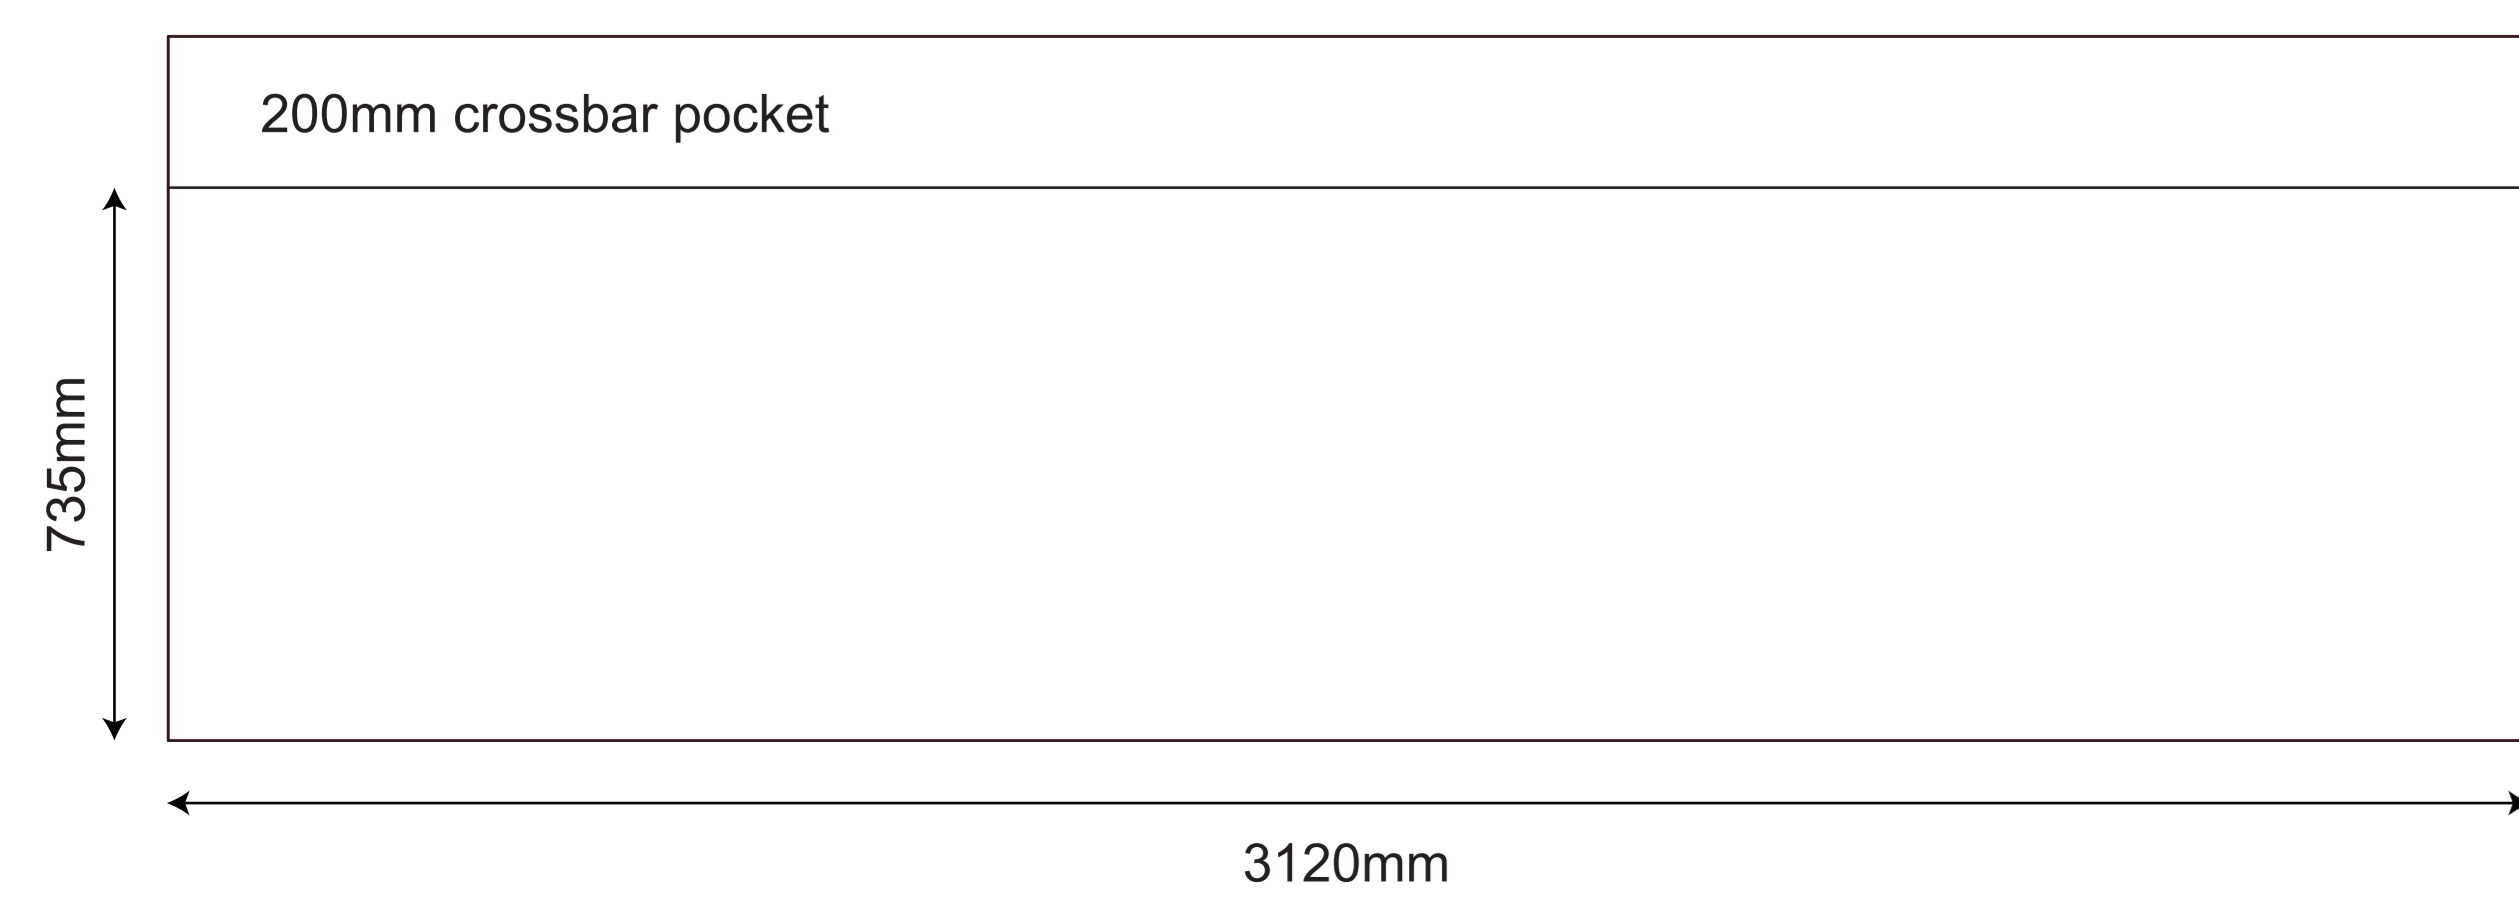

# 3x3 Rhino Gazebo - Vision Plus Kit

OUTSIDE OF THE GAZEBO - LEFT SIDE

OUTSIDE OF THE GAZEBO - RIGHT SIDE

OUTSIDE OF THE GAZEBO - BACK SIDE

OUTSIDE OF THE GAZEBO - FRONT SIDE

INSIDE OF THE GAZEBO - BACK WALL

OUTSIDE OF THE GAZEBO - LEFT SIDE - half wall

OUTSIDE OF THE GAZEBO - RIGHT SIDE - half wall

INSIDE OF THE GAZEBO - LEFT SIDE - half wall

INSIDE OF THE GAZEBO - RIGHT SIDE - half wall