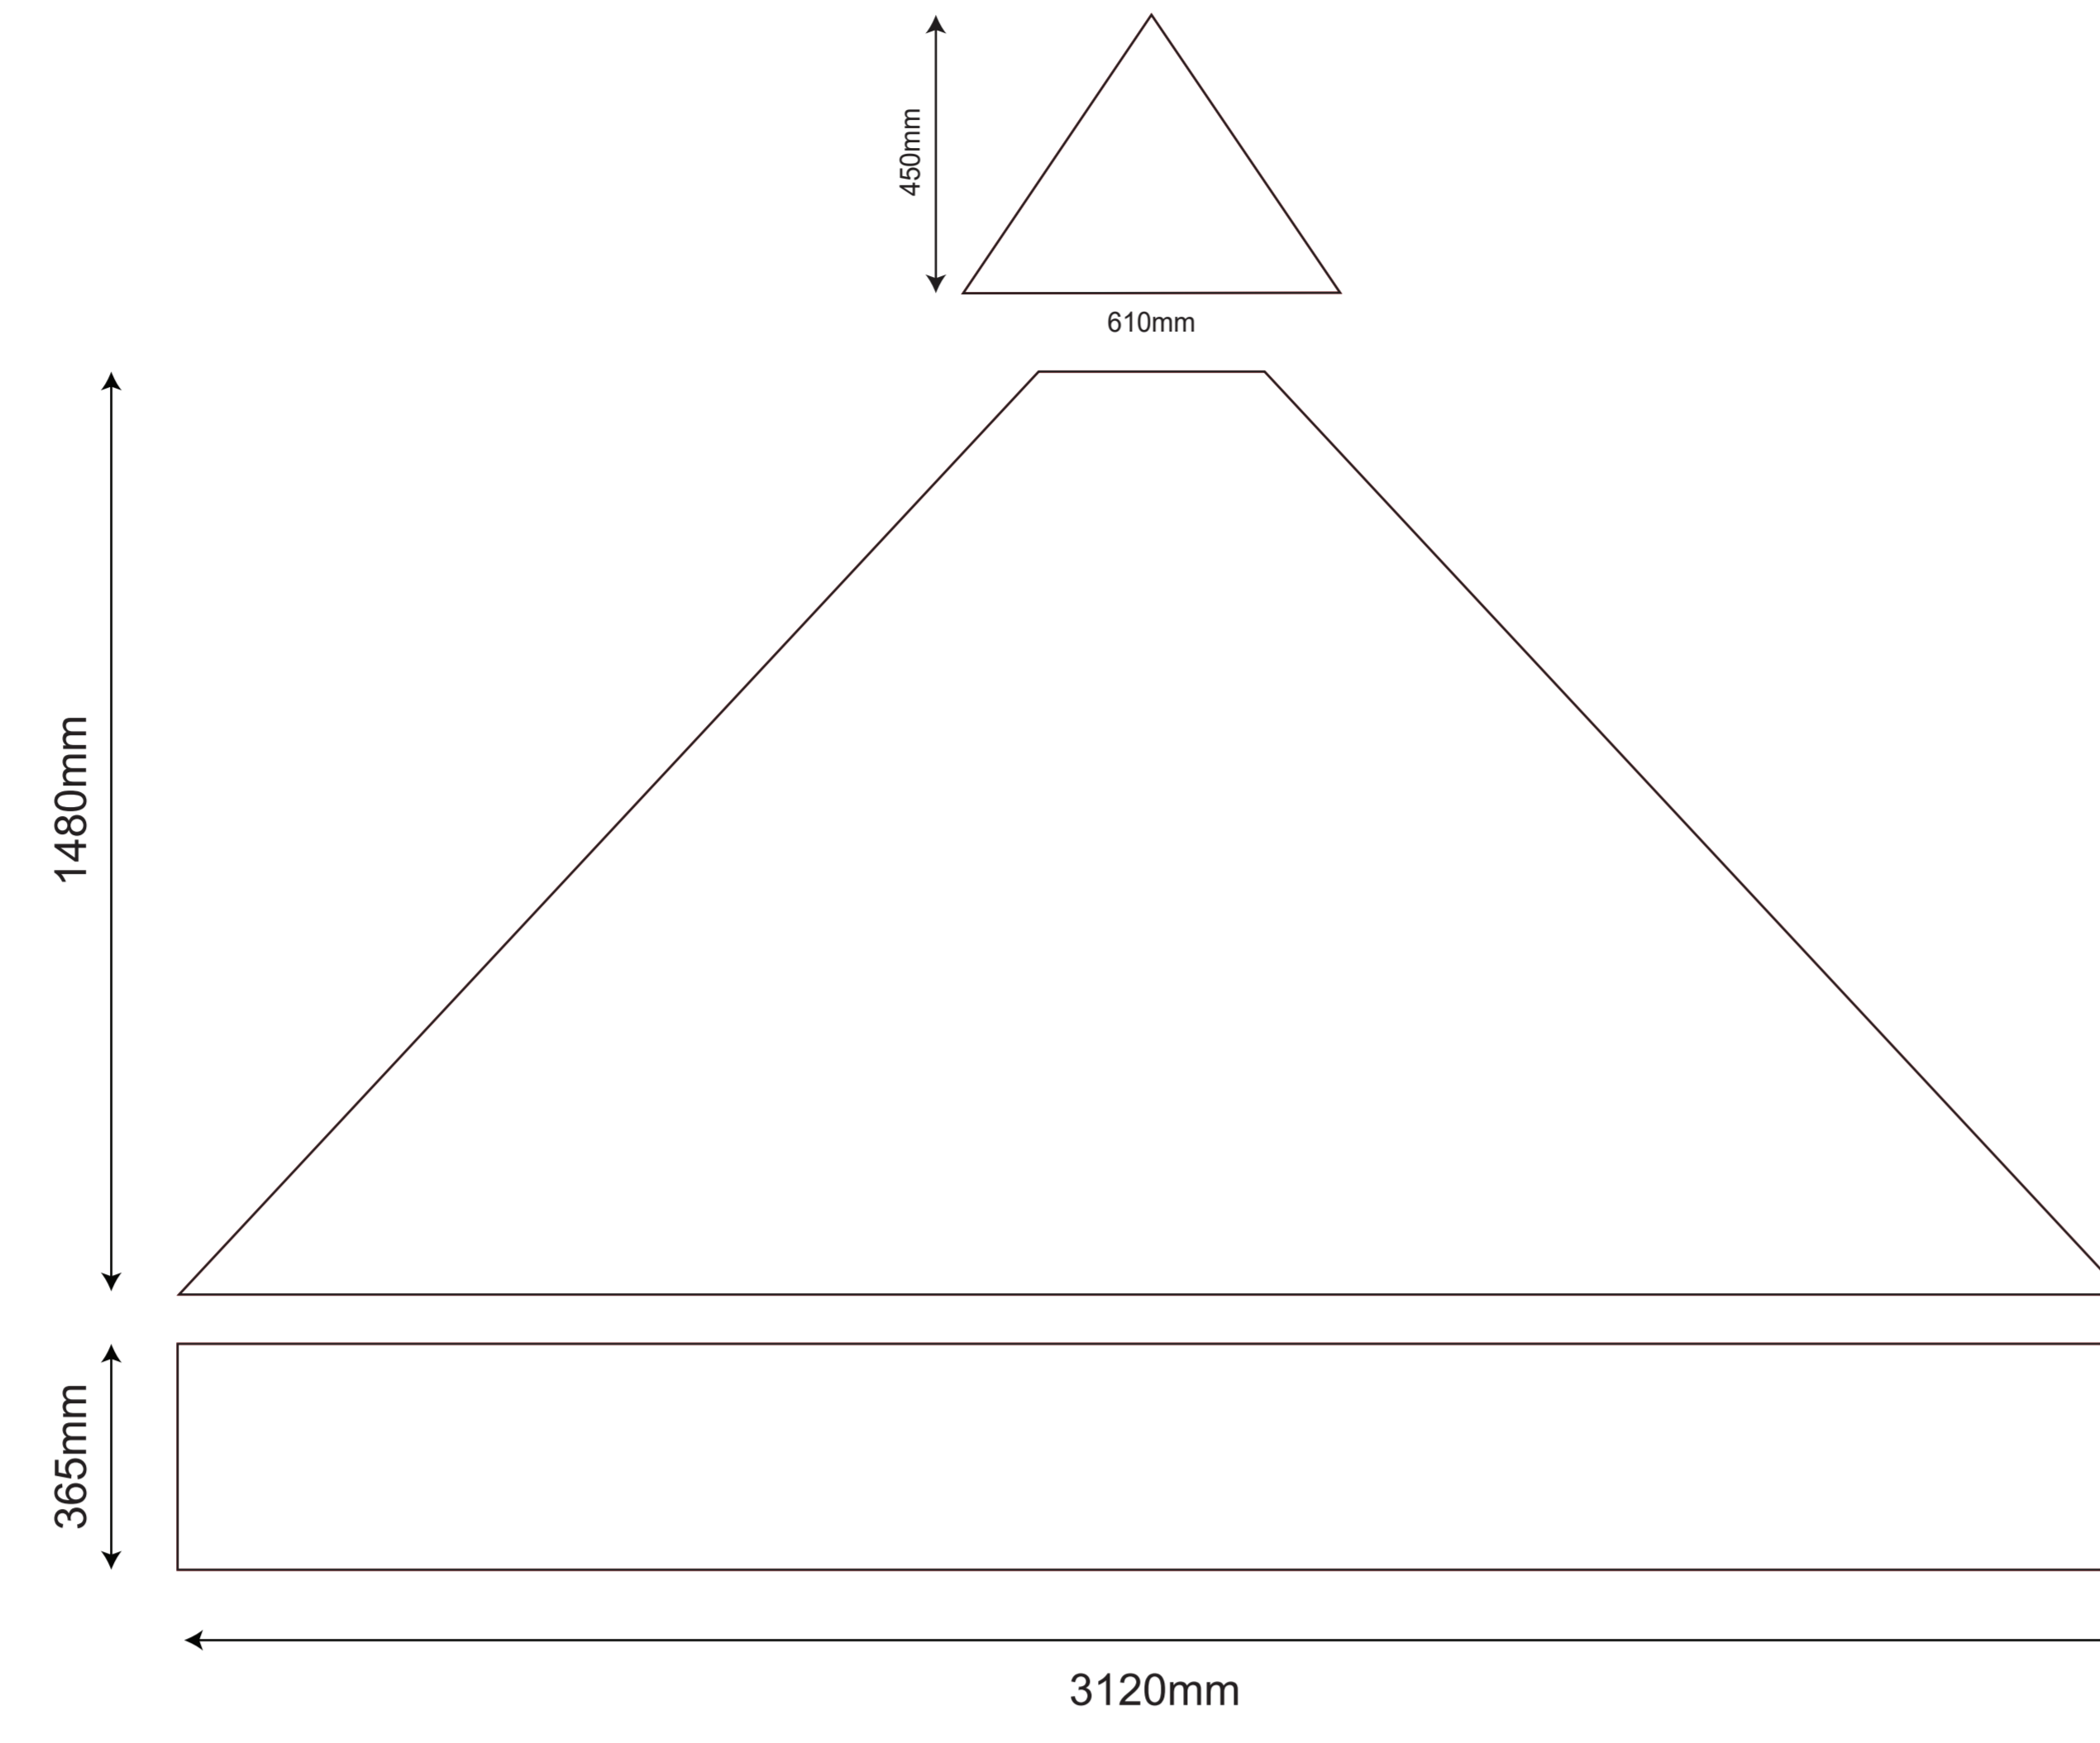

# 3x3 Rhino Gazebo - Vision Plus Kit

OUTSIDE OF THE GAZEBO - LEFT SIDE

OUTSIDE OF THE GAZEBO - RIGHT SIDE

OUTSIDE OF THE GAZEBO - BACK SIDE

OUTSIDE OF THE GAZEBO - FRONT SIDE

INSIDE OF THE GAZEBO - BACK WALL

OUTSIDE OF THE GAZEBO - LEFT SIDE - half wall

OUTSIDE OF THE GAZEBO - RIGHT SIDE - half wall

INSIDE OF THE GAZEBO - LEFT SIDE - half wall

INSIDE OF THE GAZEBO - RIGHT SIDE - half wall