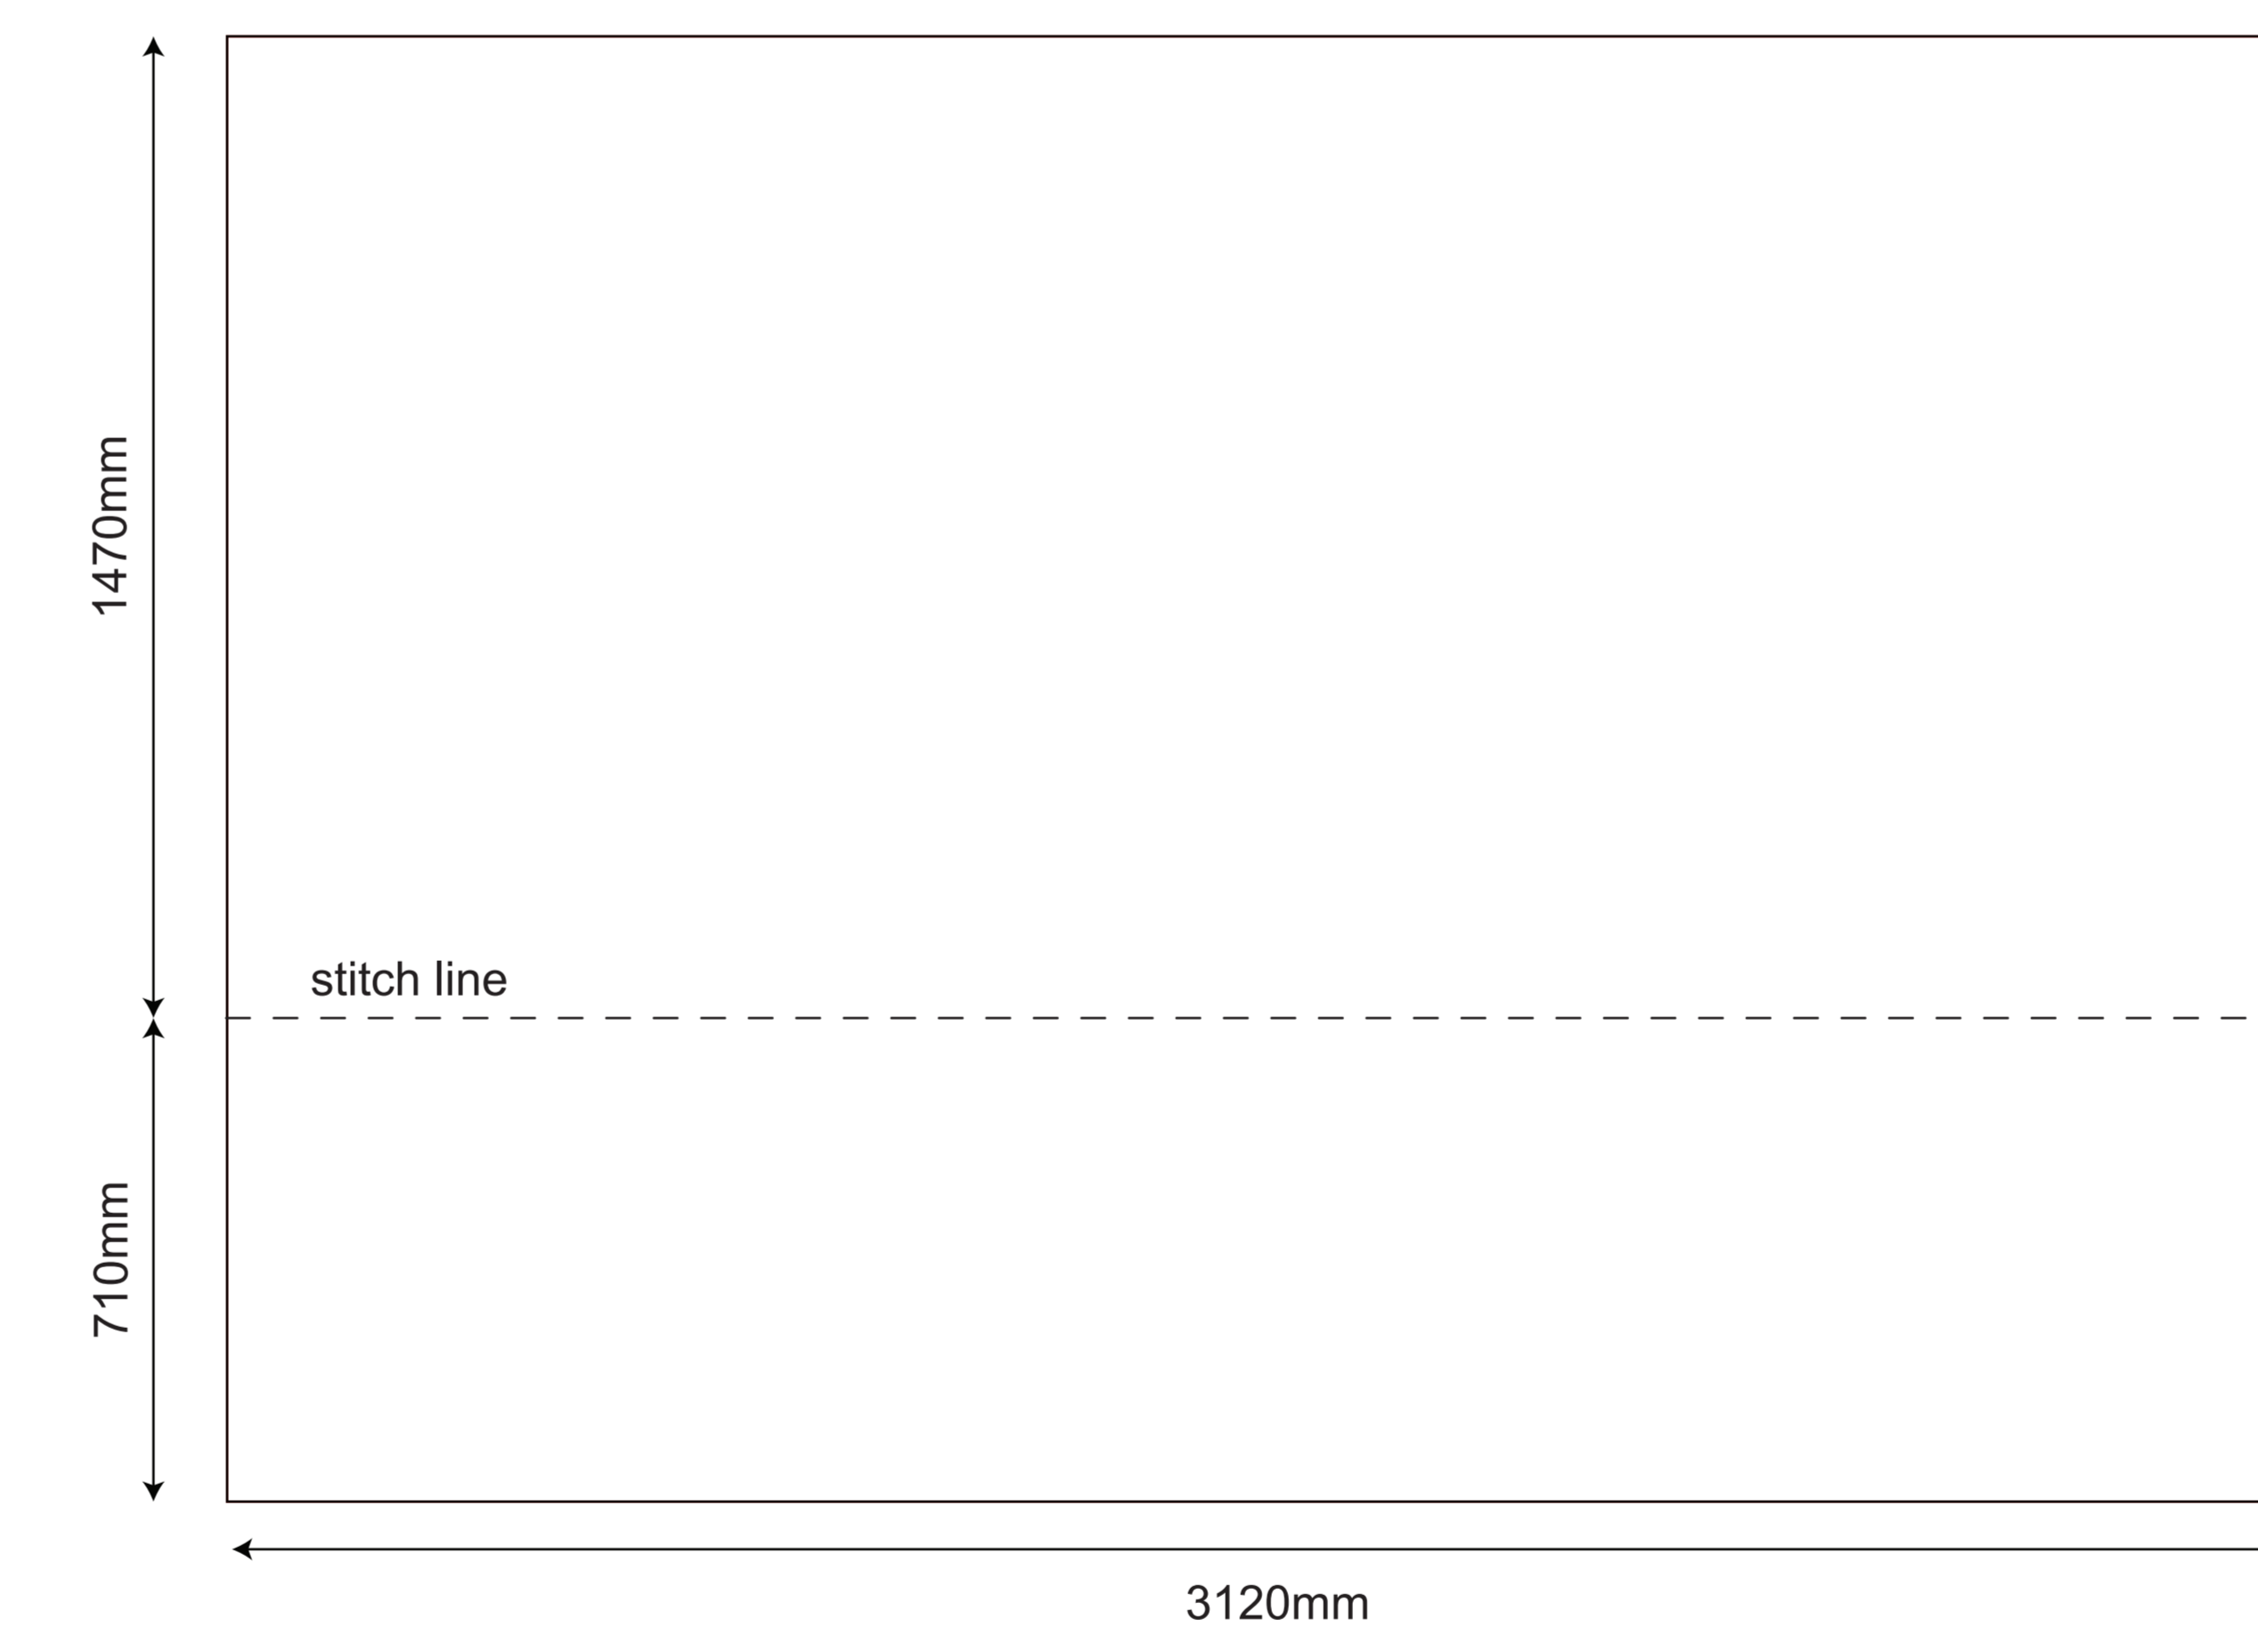

# 3x3 Rhino Gazebo - Vision Plus Kit

OUTSIDE OF THE GAZEBO - LEFT SIDE

OUTSIDE OF THE GAZEBO - RIGHT SIDE

OUTSIDE OF THE GAZEBO - BACK SIDE

OUTSIDE OF THE GAZEBO - FRONT SIDE

INSIDE OF THE GAZEBO - BACK WALL

OUTSIDE OF THE GAZEBO - LEFT SIDE - half wall

OUTSIDE OF THE GAZEBO - RIGHT SIDE - half wall

INSIDE OF THE GAZEBO - LEFT SIDE - half wall

INSIDE OF THE GAZEBO - RIGHT SIDE - half wall