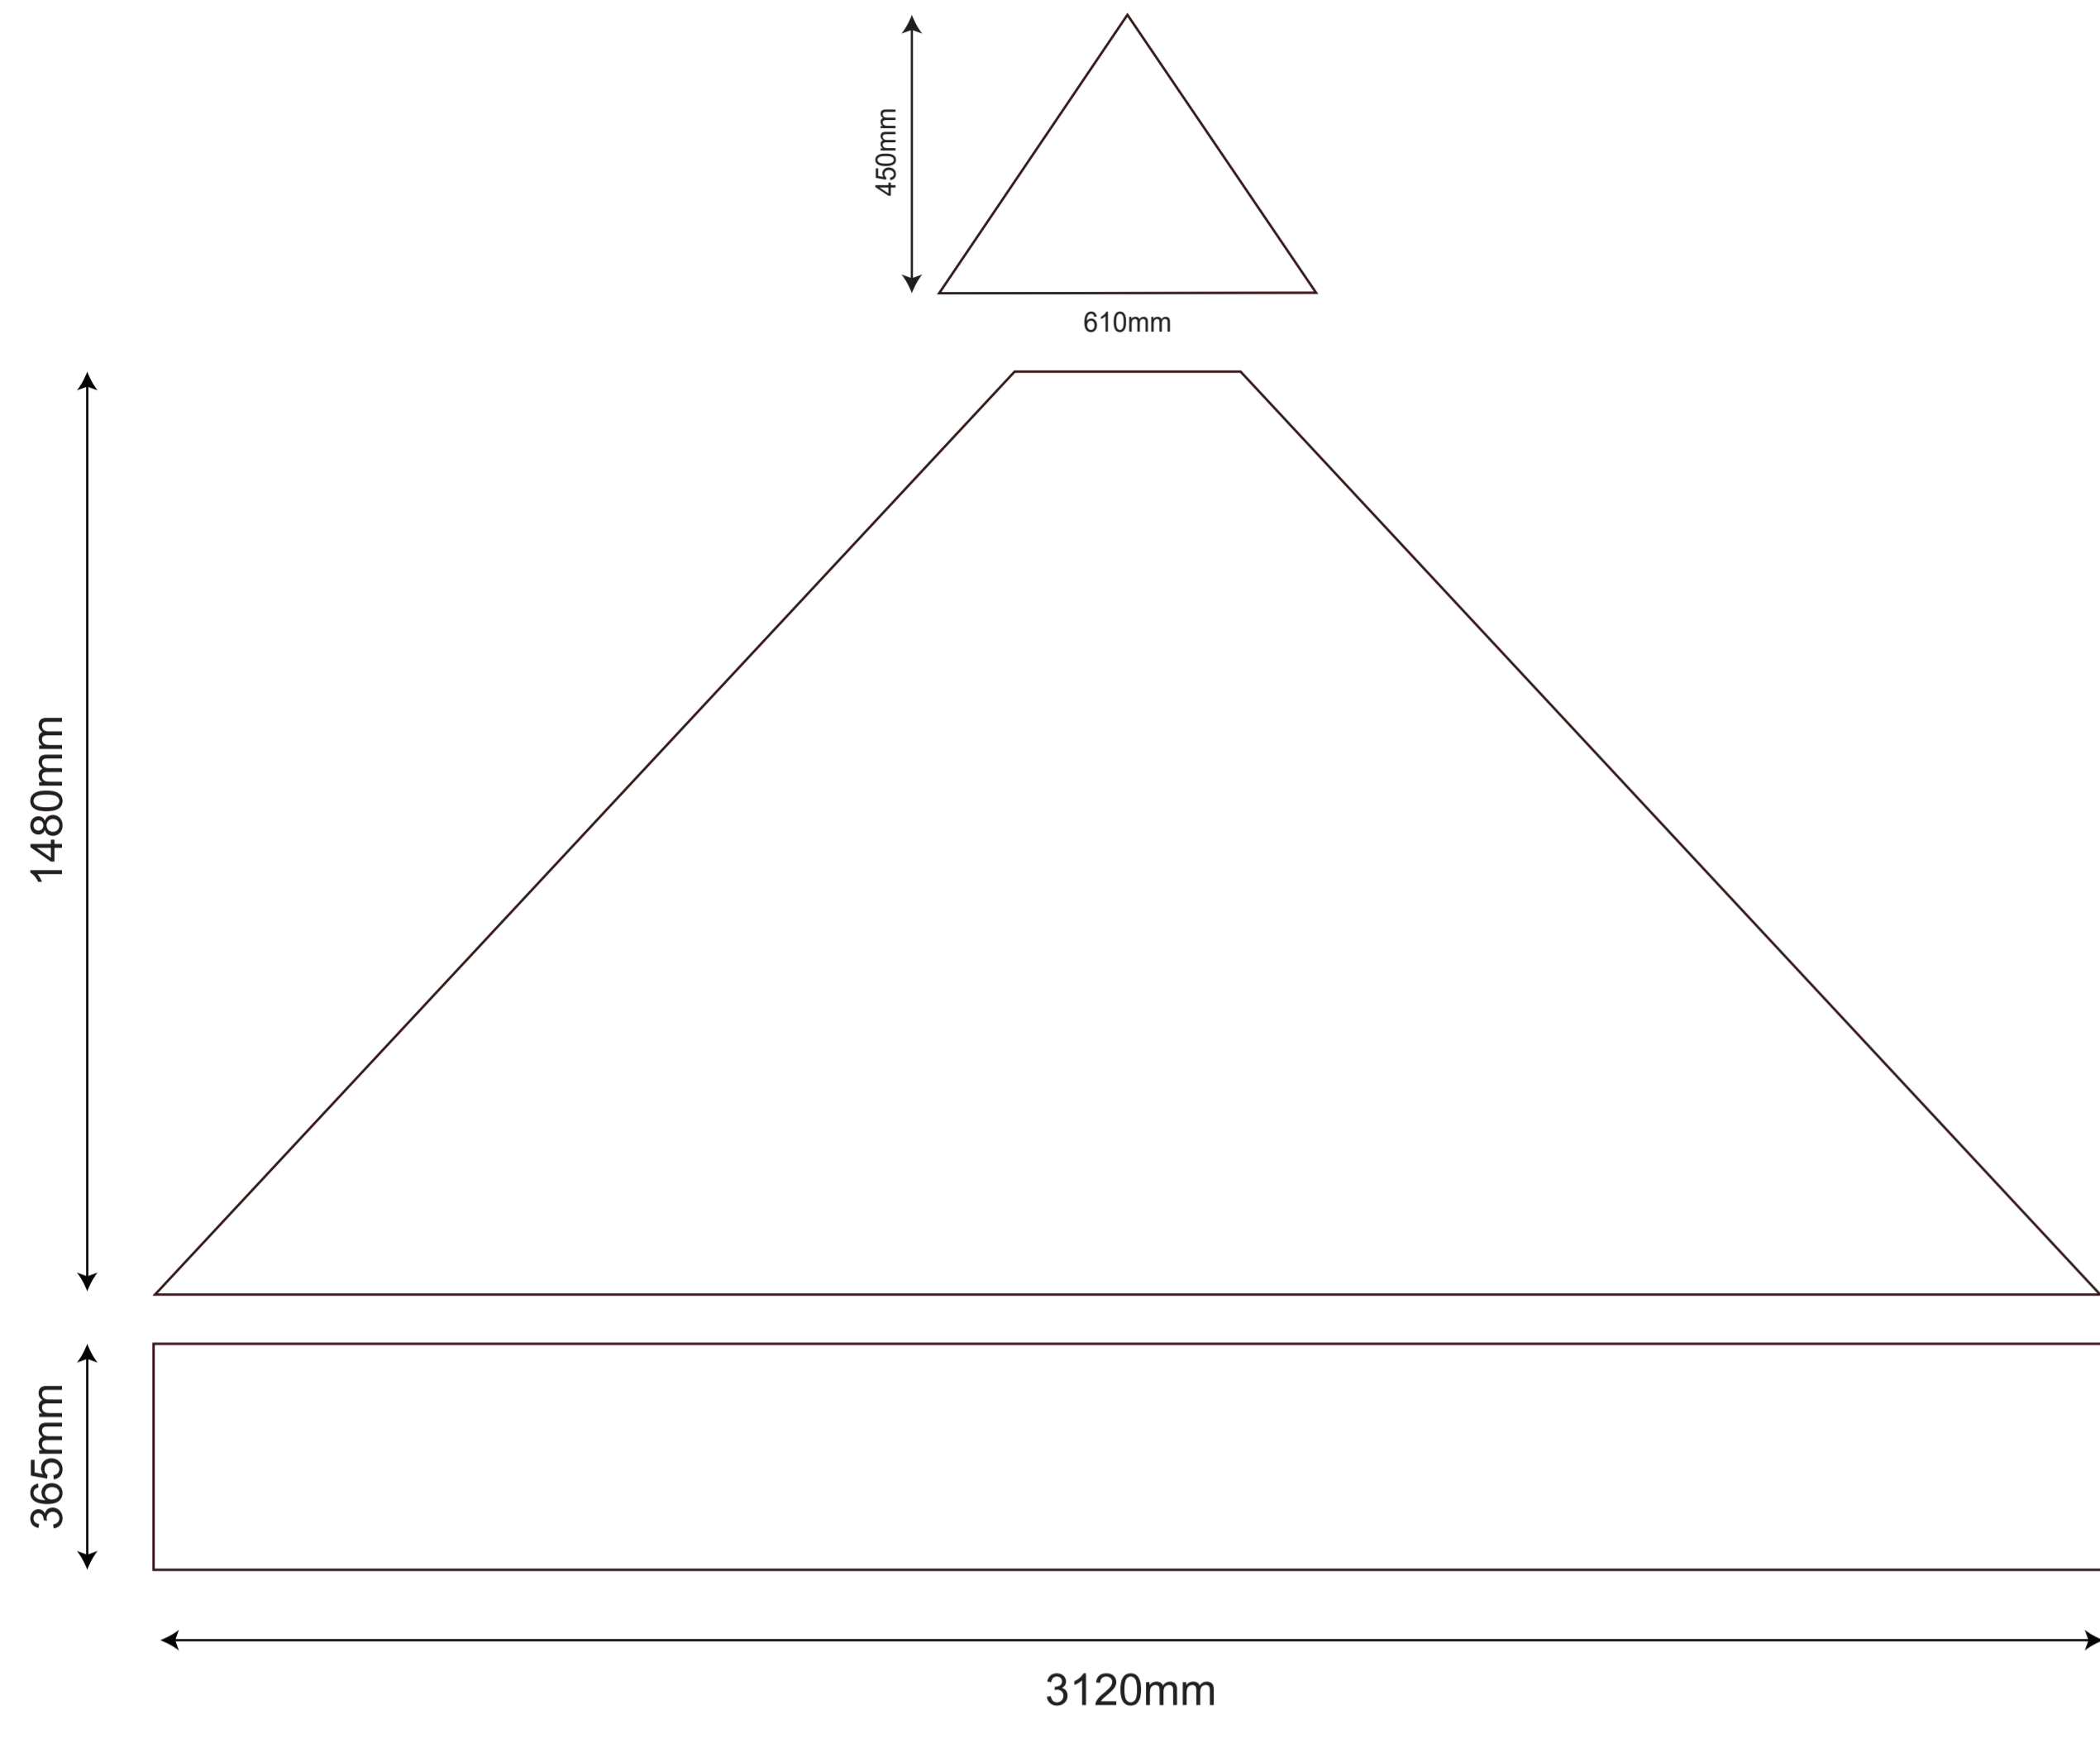

# 3x3 Rhino Gazebo - Vision Plus Kit

OUTSIDE OF THE GAZEBO - LEFT SIDE

OUTSIDE OF THE GAZEBO - RIGHT SIDE

OUTSIDE OF THE GAZEBO - BACK SIDE

OUTSIDE OF THE GAZEBO - FRONT SIDE

INSIDE OF THE GAZEBO - BACK WALL

OUTSIDE OF THE GAZEBO - LEFT SIDE - half wall

OUTSIDE OF THE GAZEBO - RIGHT SIDE - half wall

INSIDE OF THE GAZEBO - LEFT SIDE - half wall

INSIDE OF THE GAZEBO - RIGHT SIDE - half wall